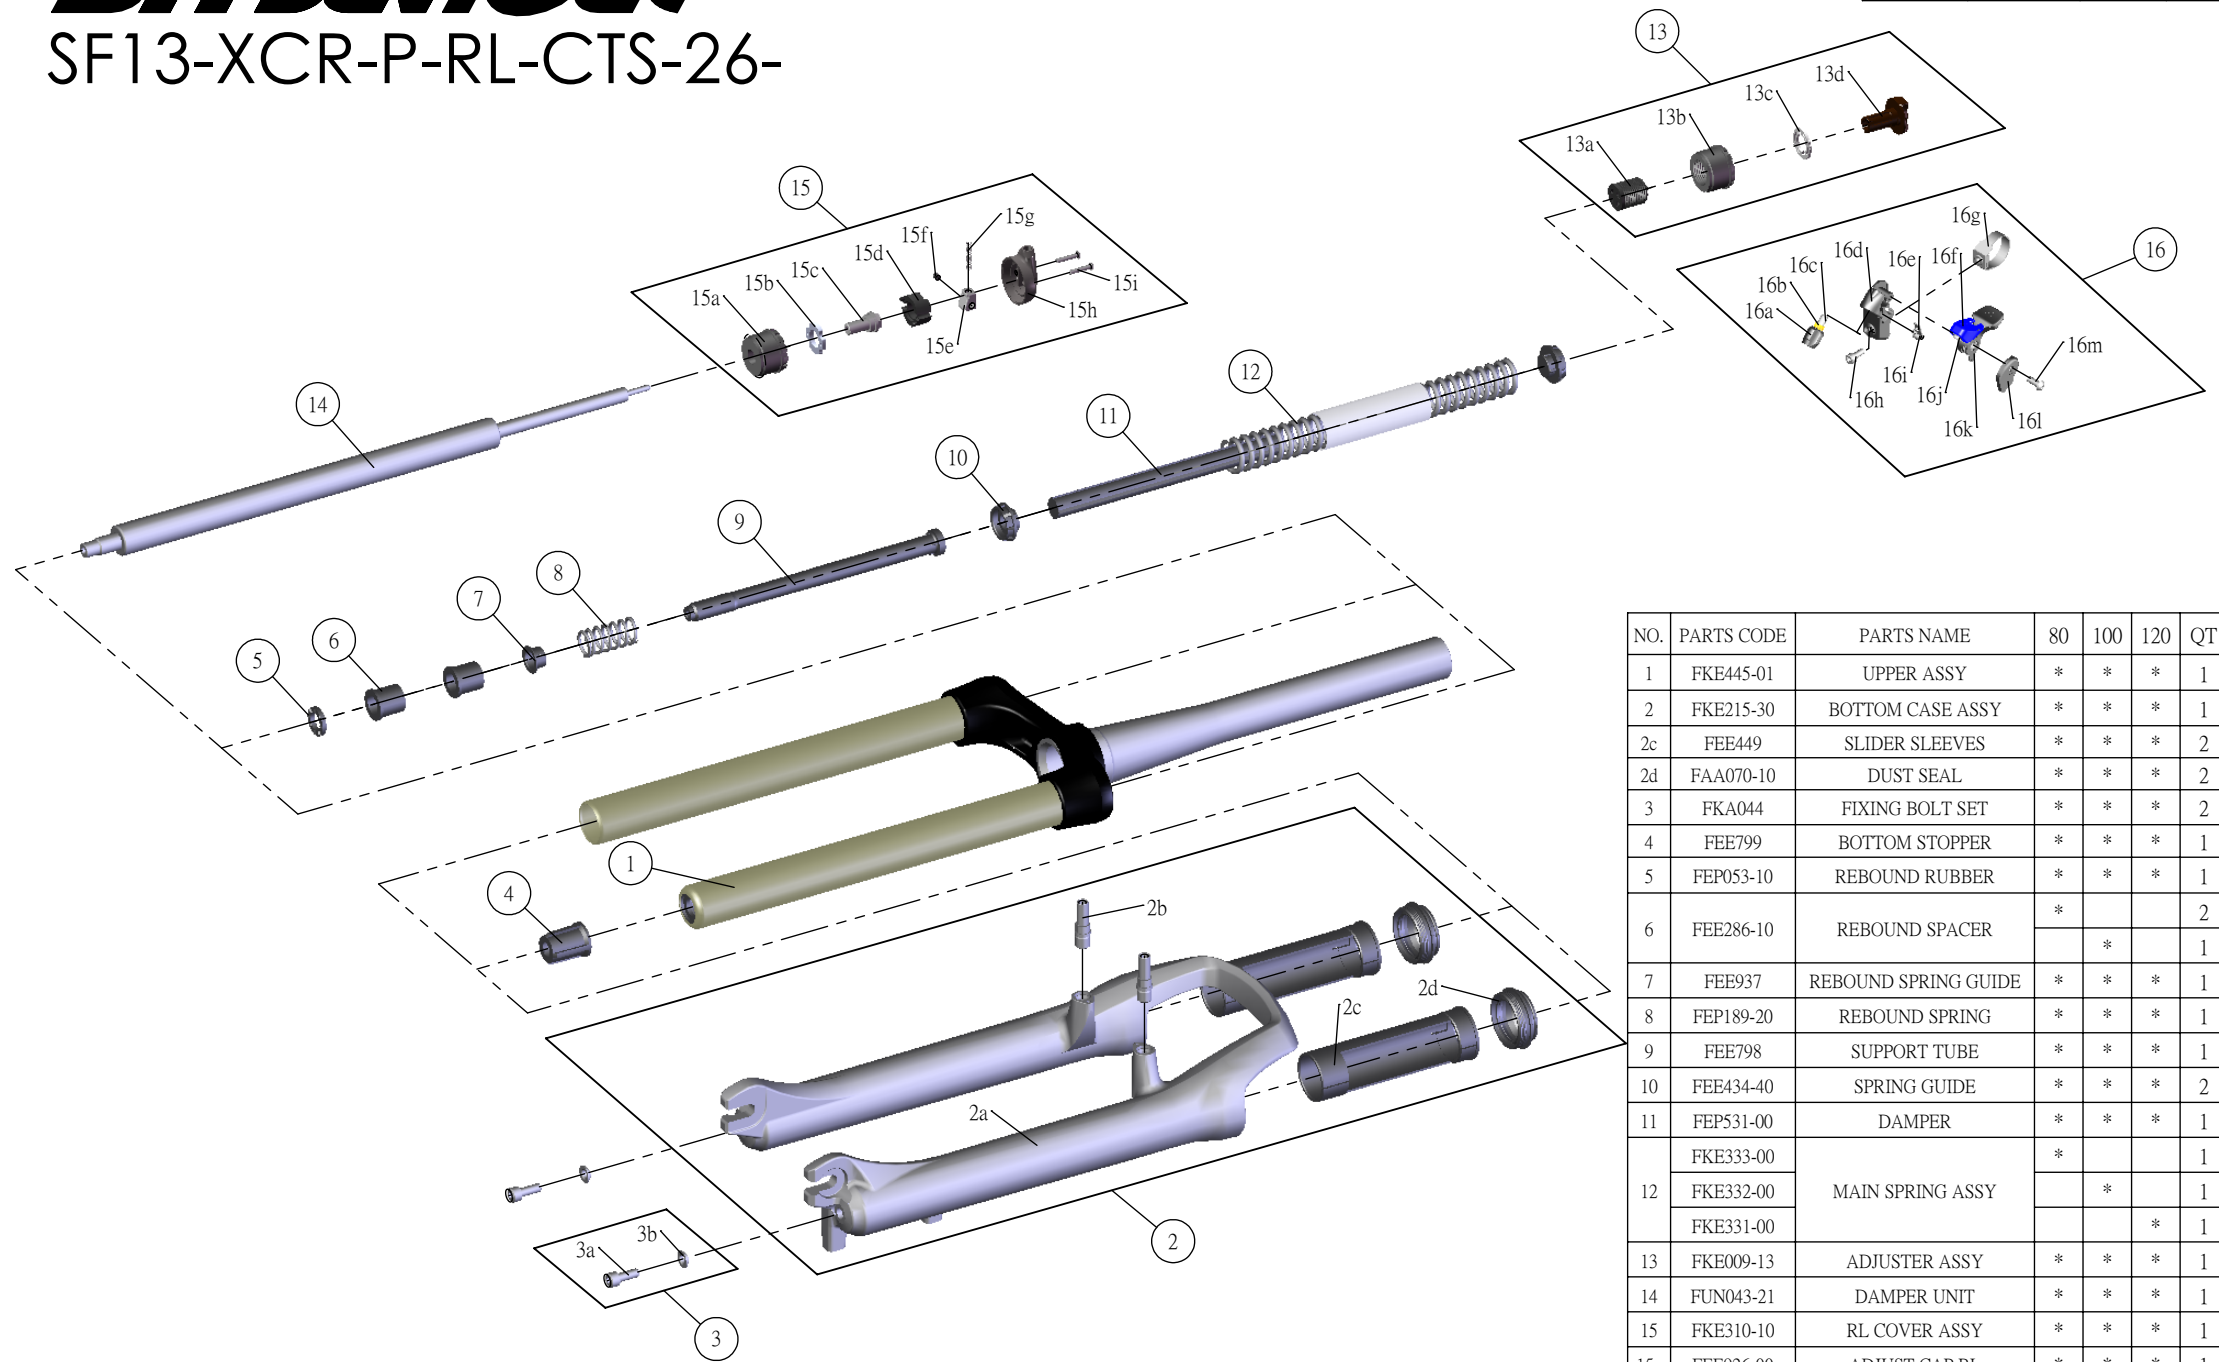

SUNTOUR

SF13-XCR-P-RL-CTS-26-

Date	2013.07.11	Version	1
Amended			

NO.	PARTS CODE	PARTS NAME	80	100	120	QT
1	FKE445-01	UPPER ASSY	*	*	*	1
2	FKE215-30	BOTTOM CASE ASSY	*	*	*	1
2c	FEE449	SLIDER SLEEVES	*	*	*	2
2d	FAA070-10	DUST SEAL	*	*	*	2
3	FKA044	FIXING BOLT SET	*	*	*	2
4	FEE799	BOTTOM STOPPER	*	*	*	1
5	FEP053-10	REBOUND RUBBER	*	*	*	1
6	FEE286-10	REBOUND SPACER	*			2
				*		1
7	FEE937	REBOUND SPRING GUIDE	*	*	*	1
8	FEP189-20	REBOUND SPRING	*	*	*	1
9	FEE798	SUPPORT TUBE	*	*	*	1
10	FEE434-40	SPRING GUIDE	*	*	*	2
11	FEP531-00	DAMPER	*	*	*	1
	FKE333-00	MAIN SPRING ASSY	*			1
12	FKE332-00			*		1
	FKE331-00				*	1
13	FKE009-13	ADJUSTER ASSY	*	*	*	1
14	FUN043-21	DAMPER UNIT	*	*	*	1
15	FKE310-10	RL COVER ASSY	*	*	*	1
15a	FEE926-00	ADJUST CAP RL	*	*	*	1
15h	FEE939	RL COVER	*	*	*	1
16	SL9SC-RLO	REMOTE LEVER ASSY	*	*	*	1