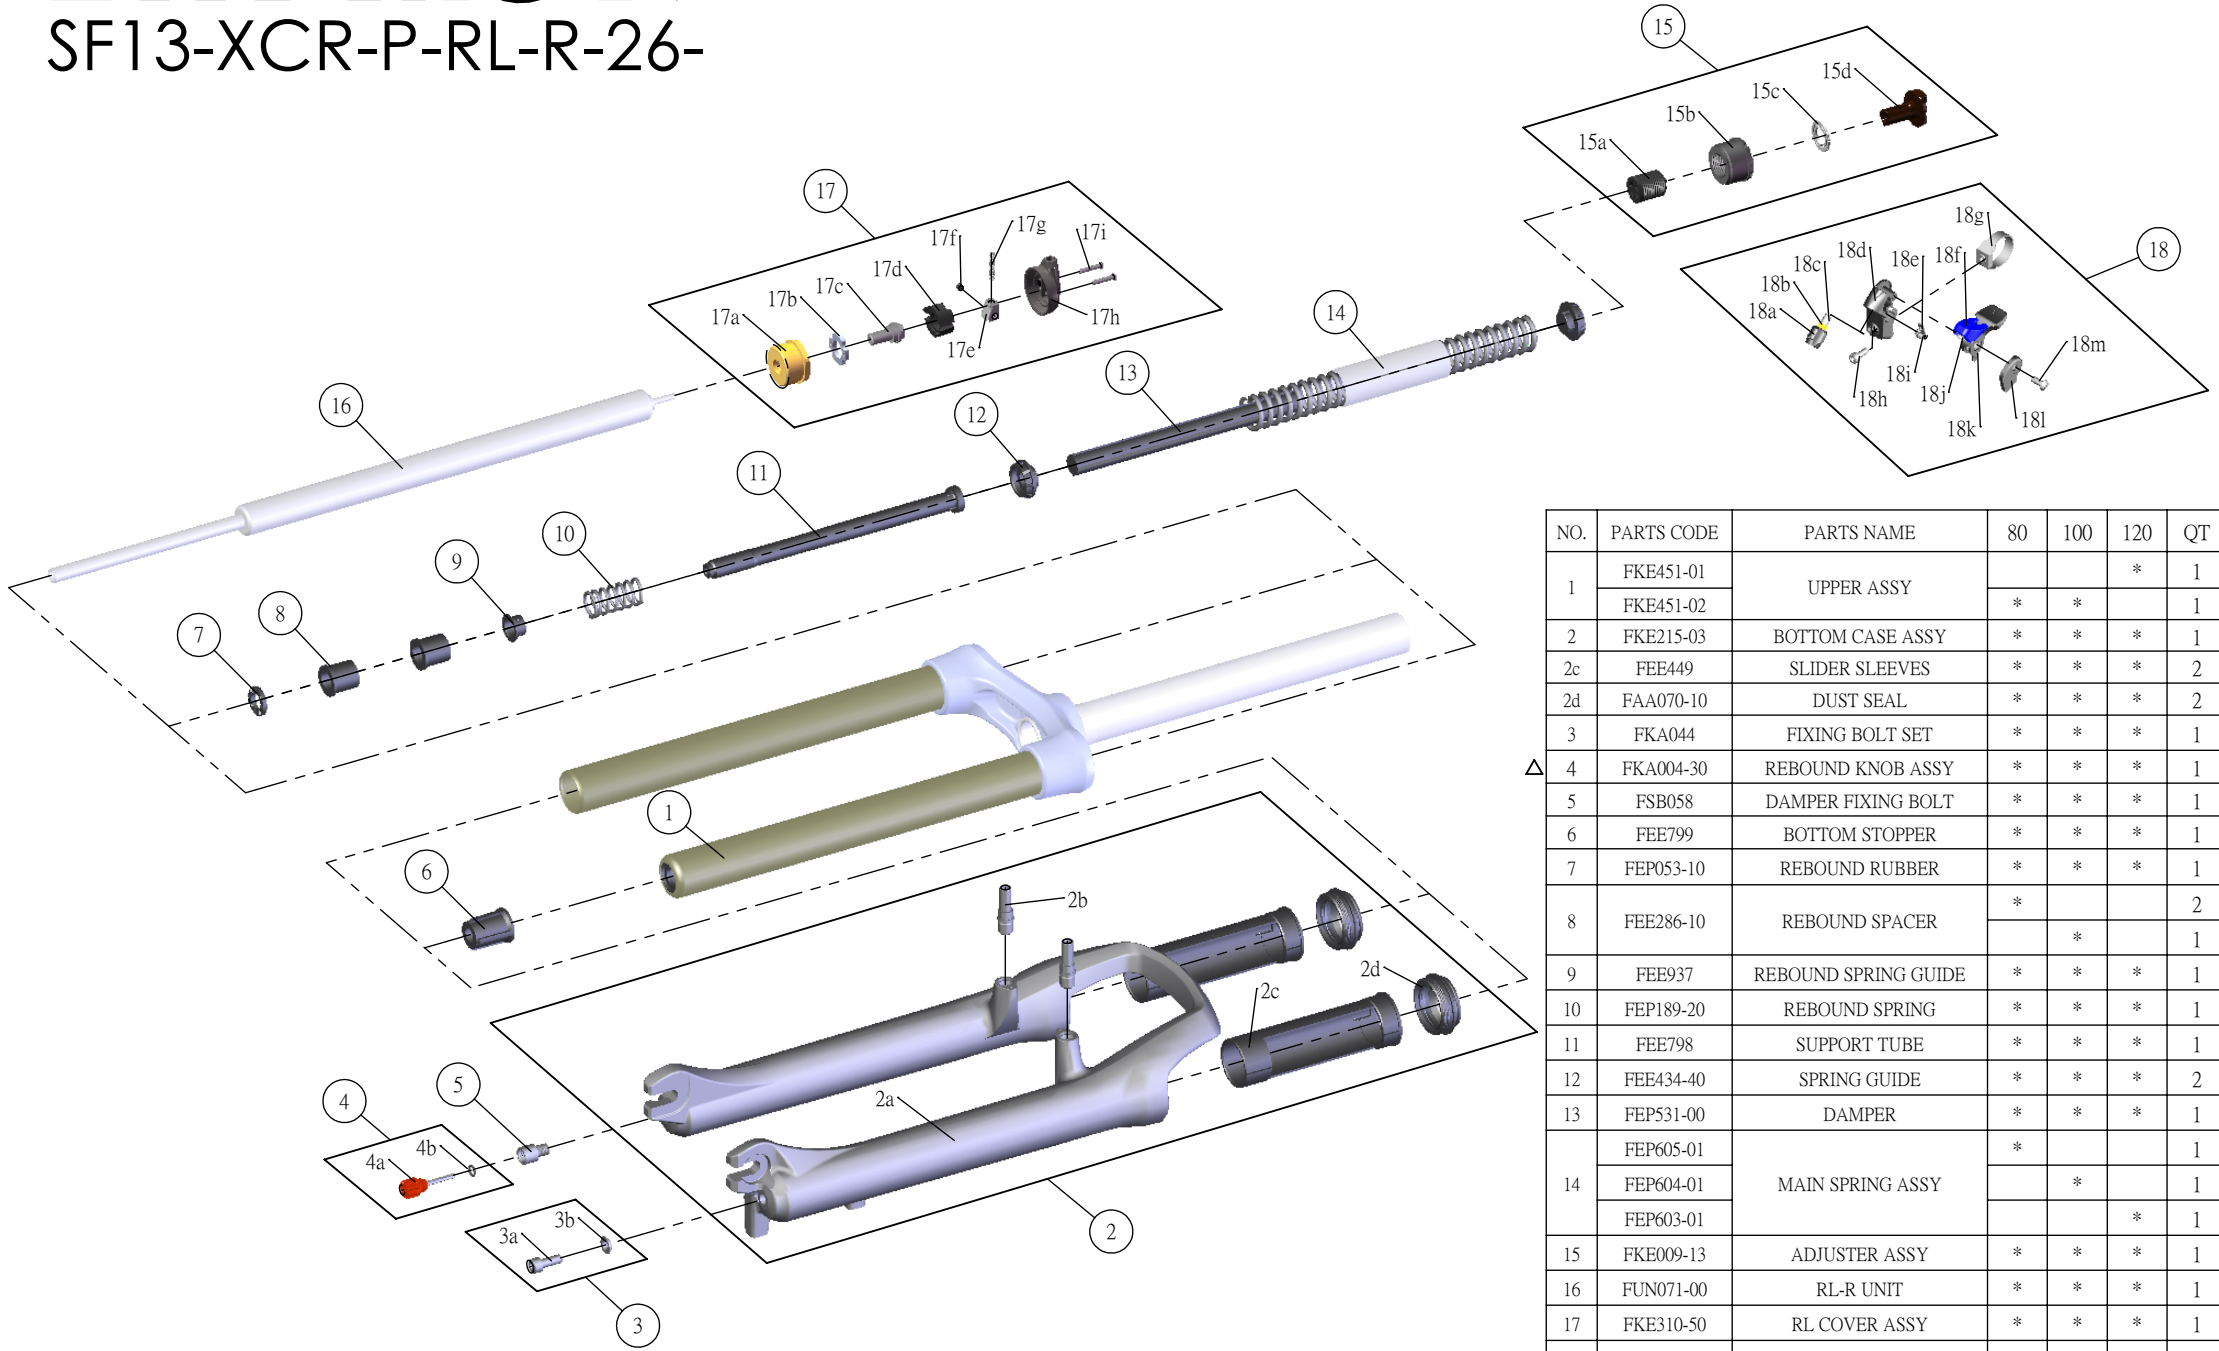

SUNTOUR

SF13-XCR-P-RL-R-26-

Date	2013.01.02	Version	3
Amended	2014.03.19		

NO.	PARTS CODE	PARTS NAME	80	100	120	QT
1	FKE451-01	UPPER ASSY			*	1
	FKE451-02		*	*		1
2	FKE215-03	BOTTOM CASE ASSY	*	*	*	1
2c	FEE449	SLIDER SLEEVES	*	*	*	2
2d	FAA070-10	DUST SEAL	*	*	*	2
3	FKA044	FIXING BOLT SET	*	*	*	1
△ 4	FKA004-30	REBOUND KNOB ASSY	*	*	*	1
5	FSB058	DAMPER FIXING BOLT	*	*	*	1
6	FEE799	BOTTOM STOPPER	*	*	*	1
7	FEP053-10	REBOUND RUBBER	*	*	*	1
8	FEE286-10	REBOUND SPACER	*			2
				*		1
9	FEE937	REBOUND SPRING GUIDE	*	*	*	1
10	FEP189-20	REBOUND SPRING	*	*	*	1
11	FEE798	SUPPORT TUBE	*	*	*	1
12	FEE434-40	SPRING GUIDE	*	*	*	2
13	FEP531-00	DAMPER	*	*	*	1
14	FEP605-01	MAIN SPRING ASSY	*			1
	FEP604-01			*		1
	FEP603-01				*	1
15	FKE009-13	ADJUSTER ASSY	*	*	*	1
16	FUN071-00	RL-R UNIT	*	*	*	1
17	FKE310-50	RL COVER ASSY	*	*	*	1
17a	FEE418-20	ADJUST CAP	*	*	*	1
17h	FEE939	RL COVER	*	*	*	1
18	SL9SC-RLO	REMOTE LEVER ASSY	*	*	*	1