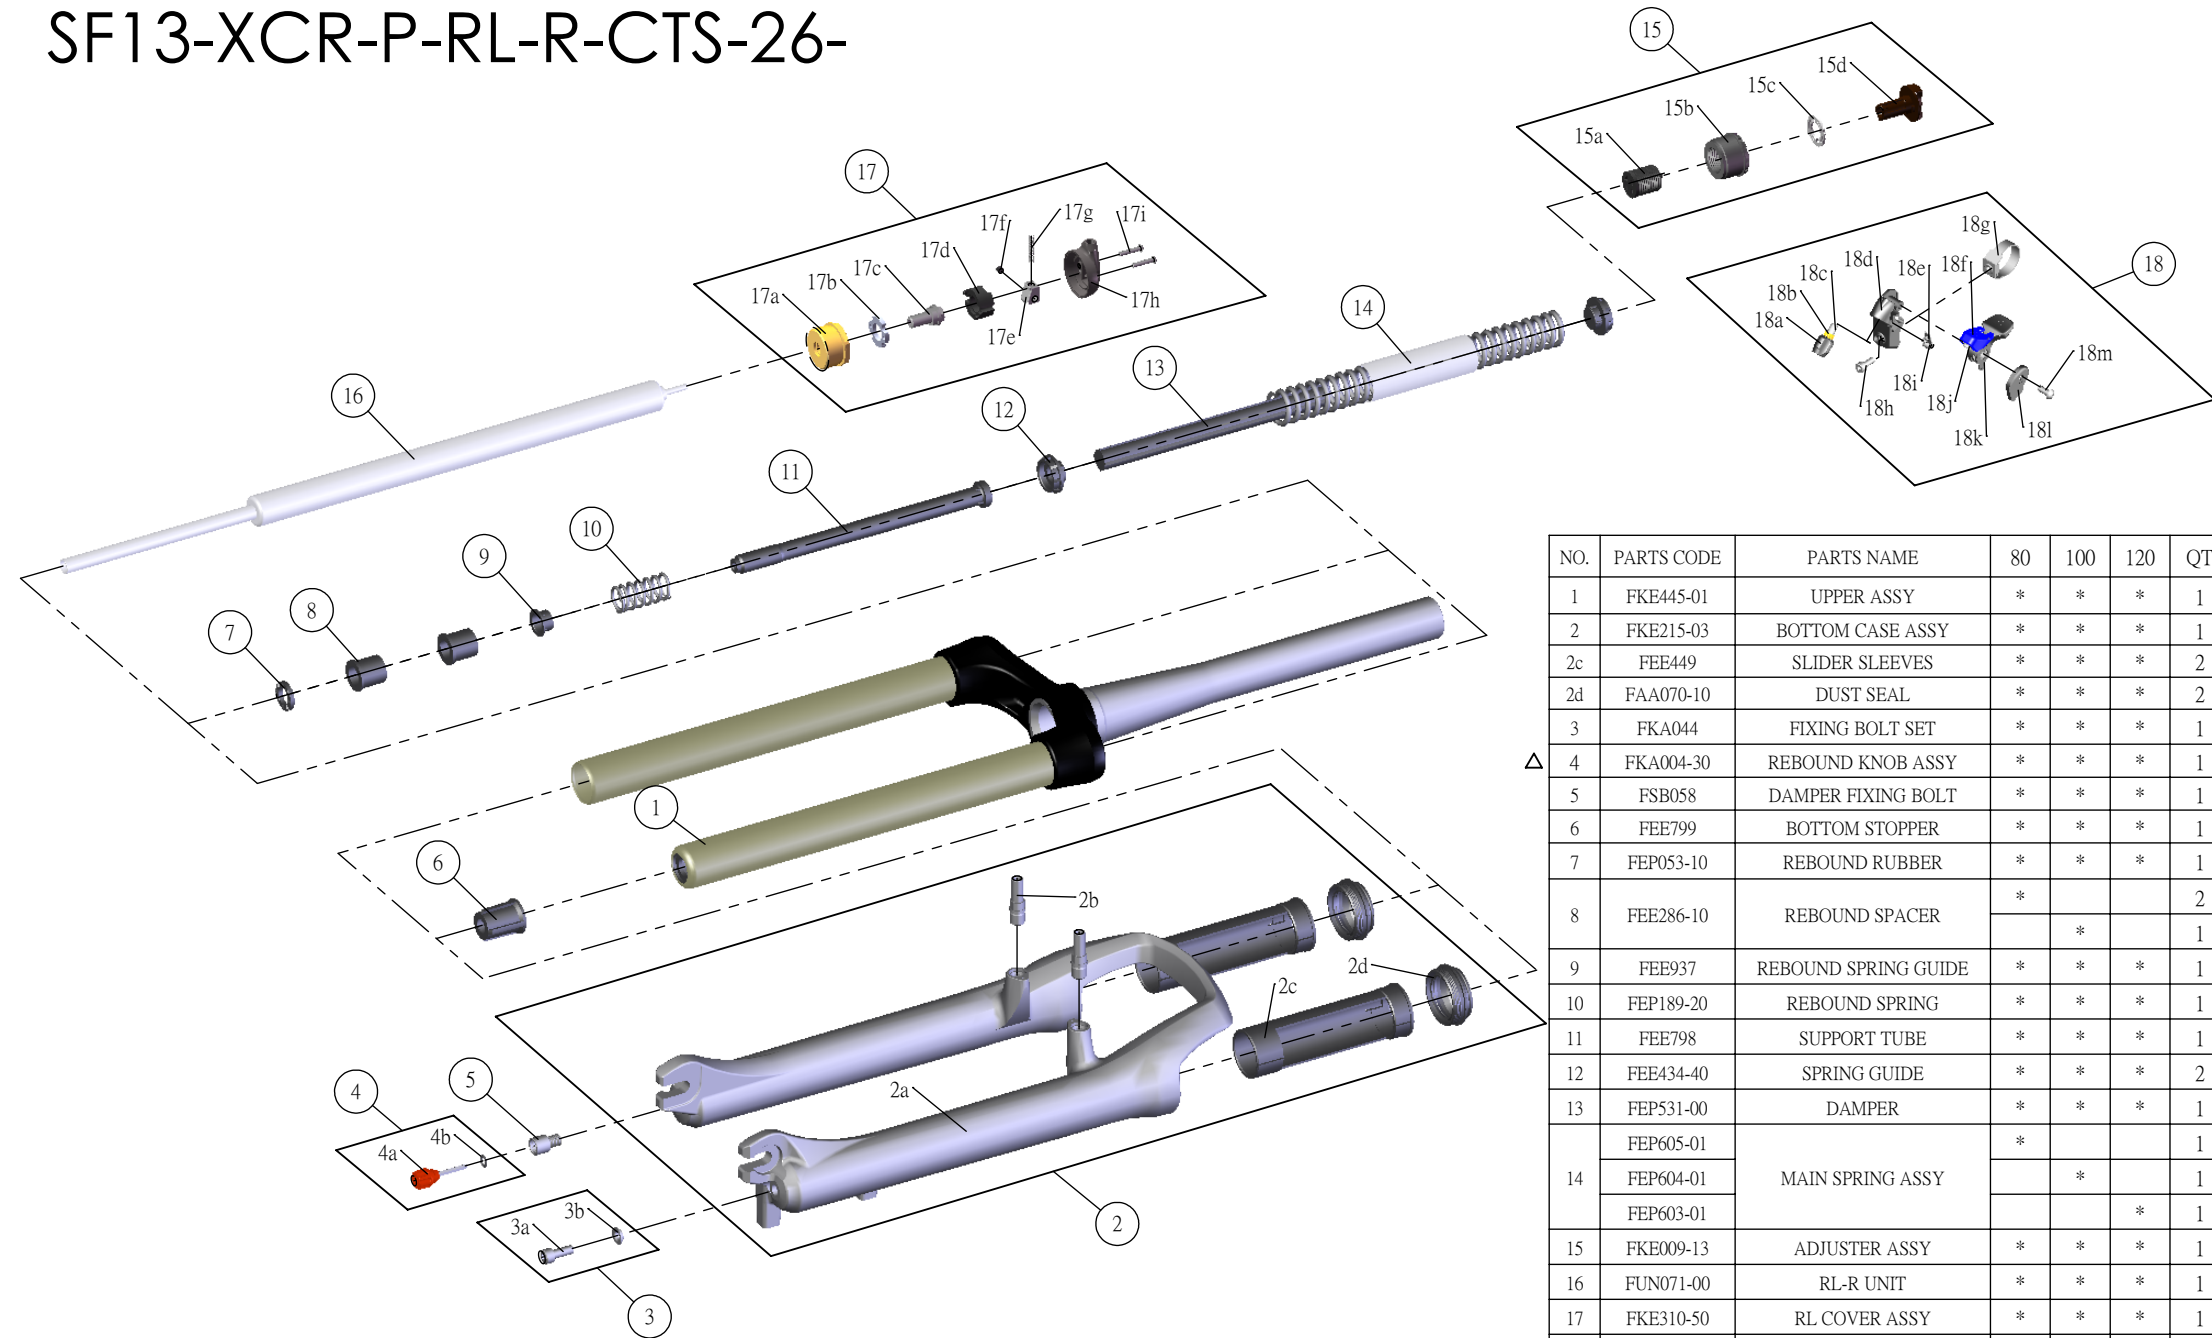

SR SUNTOUR

SF13-XCR-P-RL-R-CTS-26-

Date	2013.01.02	Version	3
Amended	2014.03.20		

NO.	PARTS CODE	PARTS NAME	80	100	120	QT
1	FKE445-01	UPPER ASSY	*	*	*	1
2	FKE215-03	BOTTOM CASE ASSY	*	*	*	1
2c	FEE449	SLIDER SLEEVES	*	*	*	2
2d	FAA070-10	DUST SEAL	*	*	*	2
3	FKA044	FIXING BOLT SET	*	*	*	1
△ 4	FKA004-30	REBOUND KNOB ASSY	*	*	*	1
5	FSB058	DAMPER FIXING BOLT	*	*	*	1
6	FEE799	BOTTOM STOPPER	*	*	*	1
7	FEP053-10	REBOUND RUBBER	*	*	*	1
8	FEE286-10	REBOUND SPACER	*	*	*	2
9	FEE937	REBOUND SPRING GUIDE	*	*	*	1
10	FEP189-20	REBOUND SPRING	*	*	*	1
11	FEE798	SUPPORT TUBE	*	*	*	1
12	FEE434-40	SPRING GUIDE	*	*	*	2
13	FEP531-00	DAMPER	*	*	*	1
14	FEP605-01	MAIN SPRING ASSY	*			1
	FEP604-01			*		1
	FEP603-01				*	1
15	FKE009-13	ADJUSTER ASSY	*	*	*	1
16	FUN071-00	RL-R UNIT	*	*	*	1
17	FKE310-50	RL COVER ASSY	*	*	*	1
17a	FEE418-20	ADJUST CAP	*	*	*	1
17h	FEE939	RL COVER	*	*	*	1
18	SL9SC-RLO	REMOTE LEVER ASSY	*	*	*	1