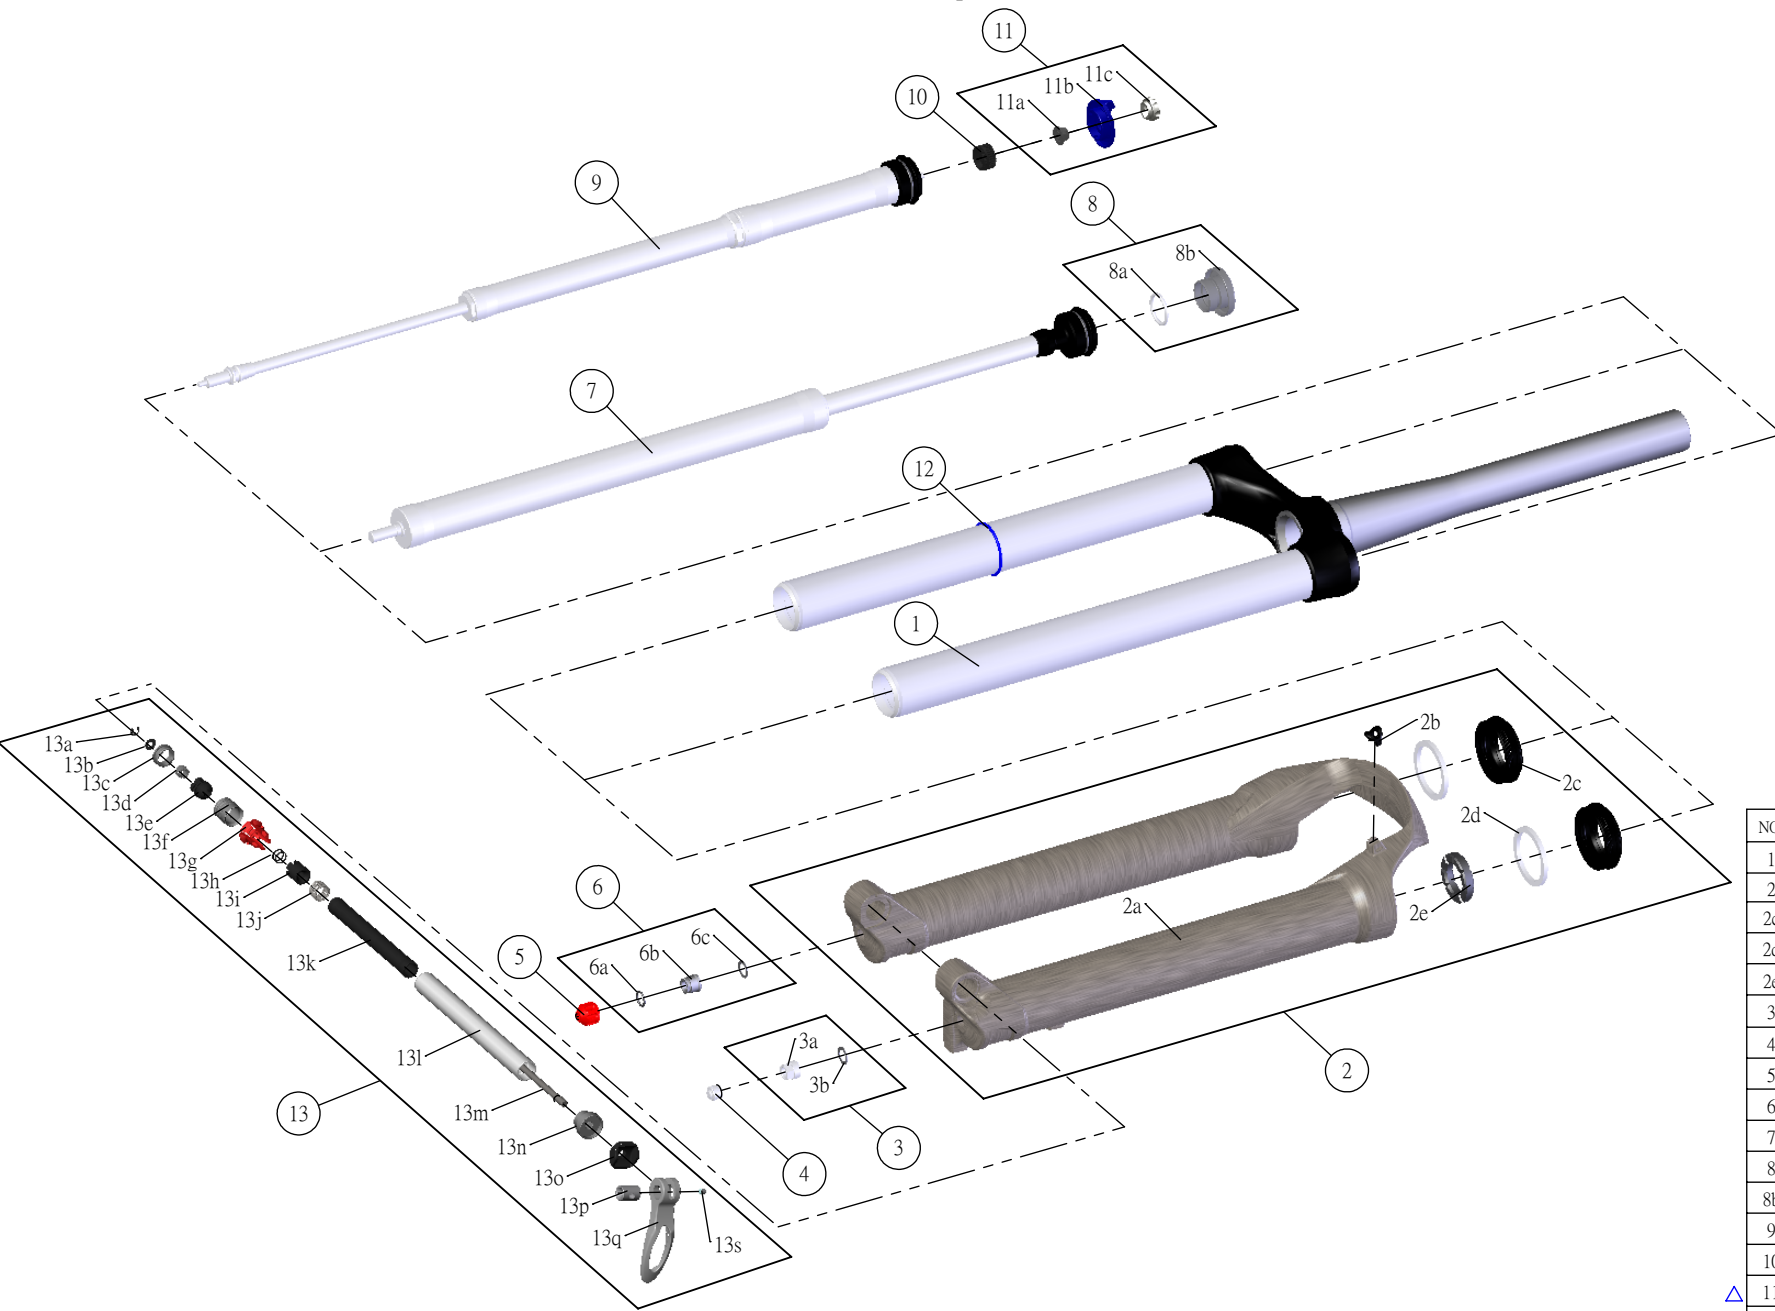

Date	2013.06.28	Version	4
Amended	2014.10.01		

NO.	PARTS CODE	PARTS NAME	160	QT
1	FKE487-01	UPPER ASSY	*	1
2	FKE488-05	BOTTOM CASE ASSY	*	1
2c	FAA390	DUST SEAL 34	*	2
2d	FAA388	OIL WIPER 34	*	2
2e	FEP233-10	BOTTOM BUMPER	*	1
3	FKA063-02	FIXING NUT SET	*	1
4	FAA150	VALVE CAP	*	1
5	FEG201	REBOUND KNOB	*	1
6	FKE436	FIXING NUT SET	*	1
7	FUN038-30	TA UNIT	*	1
8	FKE026-02	PUSH BUTTON ASSY	*	1
8b	FEG016-10	PUSH BUTTON	*	1
9	FUN074-35	RC2 UNIT	*	1
10	FEE256-30	ADJUST CORE	*	1
11	FKE427-02	RC2 KNOB ASSY	*	1
12	FAA397-30	O RING	*	1
13	FKA069-15	QLC Ti 15AXLE SET	*	1