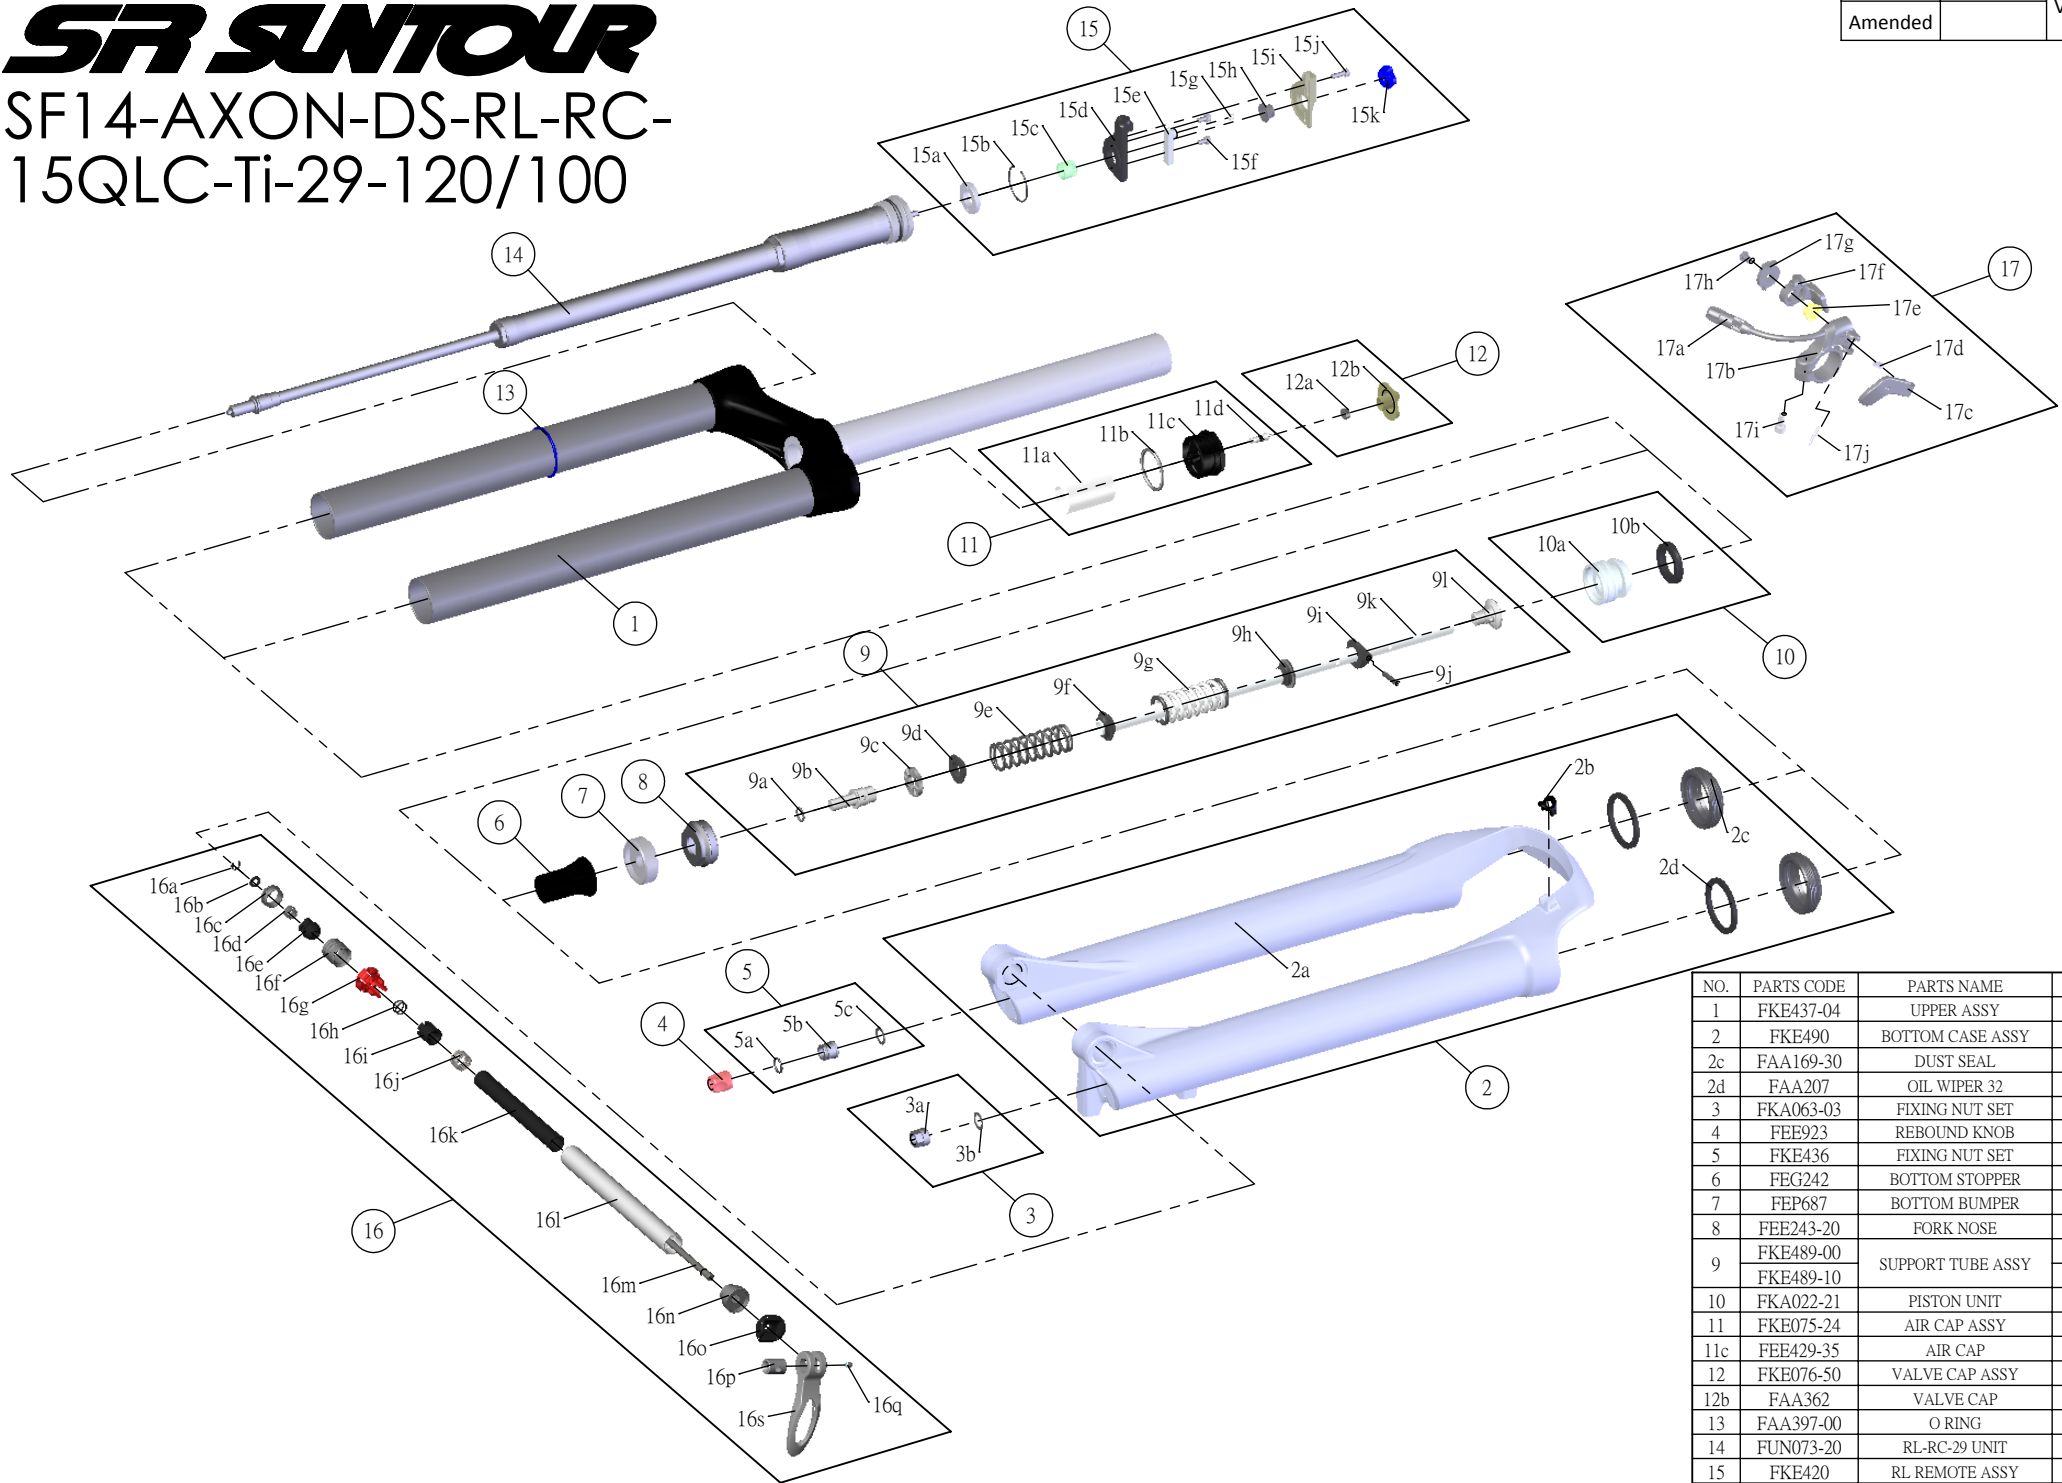

SF SUNTOUR

SF1 4-AXON-DS-RL-RC-15QLC-Ti-29-120/100

Date	2013.06.28	Version	1
Amended			

NO.	PARTS CODE	PARTS NAME	120	100	QT
1	FKE437-04	UPPER ASSY	*	*	1
2	FKE490	BOTTOM CASE ASSY	*	*	1
2c	FAA169-30	DUST SEAL	*	*	2
2d	FAA207	OIL WIPER 32	*	*	2
3	FKA063-03	FIXING NUT SET	*	*	1
4	FEE923	REBOUND KNOB	*	*	1
5	FKE436	FIXING NUT SET	*	*	1
6	FEG242	BOTTOM STOPPER	*	*	1
7	FEP687	BOTTOM BUMPER	*	*	1
8	FEE243-20	FORK NOSE	*	*	1
9	FKE489-00 FKE489-10	SUPPORT TUBE ASSY	*	*	1
10	FKA022-21	PISTON UNIT	*	*	1
11	FKE075-24	AIR CAP ASSY	*	*	1
11c	FEE429-35	AIR CAP	*	*	1
12	FKE076-50	VALVE CAP ASSY	*	*	1
12b	FAA362	VALVE CAP	*	*	1
13	FAA397-00	O RING	*	*	1
14	FUN073-20	RL-RC-29 UNIT	*	*	1
15	FKE420	RL REMOTE ASSY	*	*	1
16	FKA069-15	QLC Ti 15AXLE SET	*	*	1
17	SL12SC-RLO	REMOTE LEVER ASSY	*	*	1