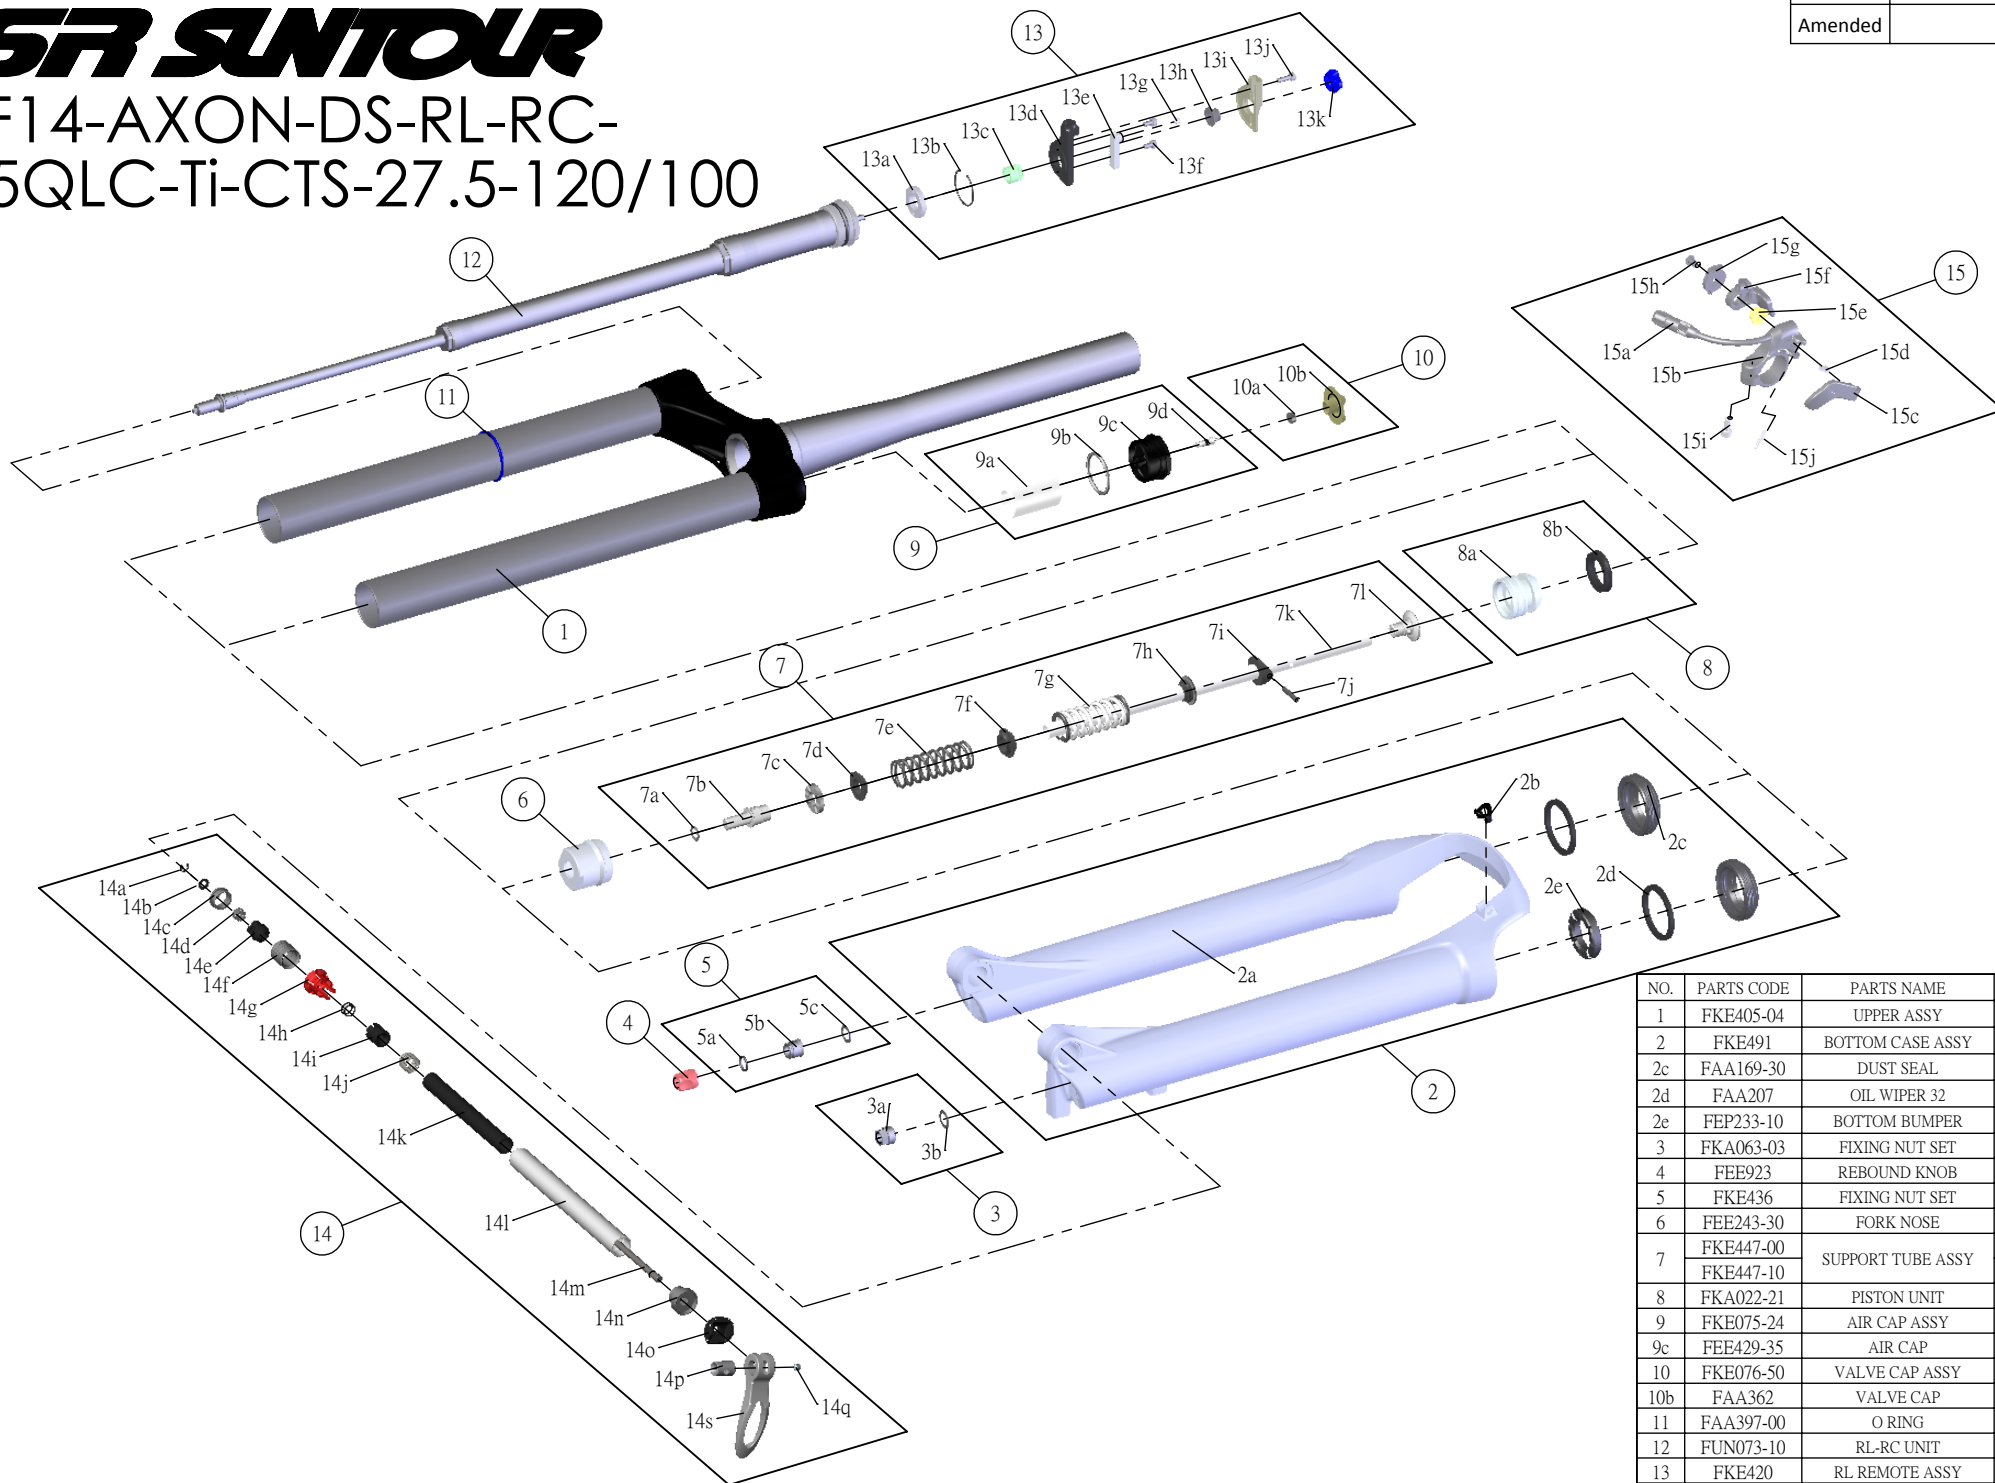

# SR SUNTOUR

SF1 4-AXON-DS-RL-RC-  
15QLC-Ti-CTS-27.5-120/100

Date	2013.06.28	Version	1
Amended			

NO.	PARTS CODE	PARTS NAME	120	100	QT
1	FKE405-04	UPPER ASSY	*	*	1
2	FKE491	BOTTOM CASE ASSY	*	*	1
2c	FAA169-30	DUST SEAL	*	*	2
2d	FAA207	OIL WIPER 32	*	*	2
2e	FEP233-10	BOTTOM BUMPER	*	*	1
3	FKA063-03	FIXING NUT SET	*	*	1
4	FEE923	REBOUND KNOB	*	*	1
5	FKE436	FIXING NUT SET	*	*	1
6	FEE243-30	FORK NOSE	*	*	1
7	FKE447-00	SUPPORT TUBE ASSY	*		1
	FKE447-10			*	1
8	FKA022-21	PISTON UNIT	*	*	1
9	FKE075-24	AIR CAP ASSY	*	*	1
9c	FEE429-35	AIR CAP	*	*	1
10	FKE076-50	VALVE CAP ASSY	*	*	1
10b	FAA362	VALVE CAP	*	*	1
11	FAA397-00	O RING	*	*	1
12	FUN073-10	RL-RC UNIT	*	*	1
13	FKE420	RL REMOTE ASSY	*	*	1
14	FKA069-15	QLC Ti 15AXLE SET	*	*	1
15	SL12SC-RLO	REMOTE LEVER ASSY	*	*	1