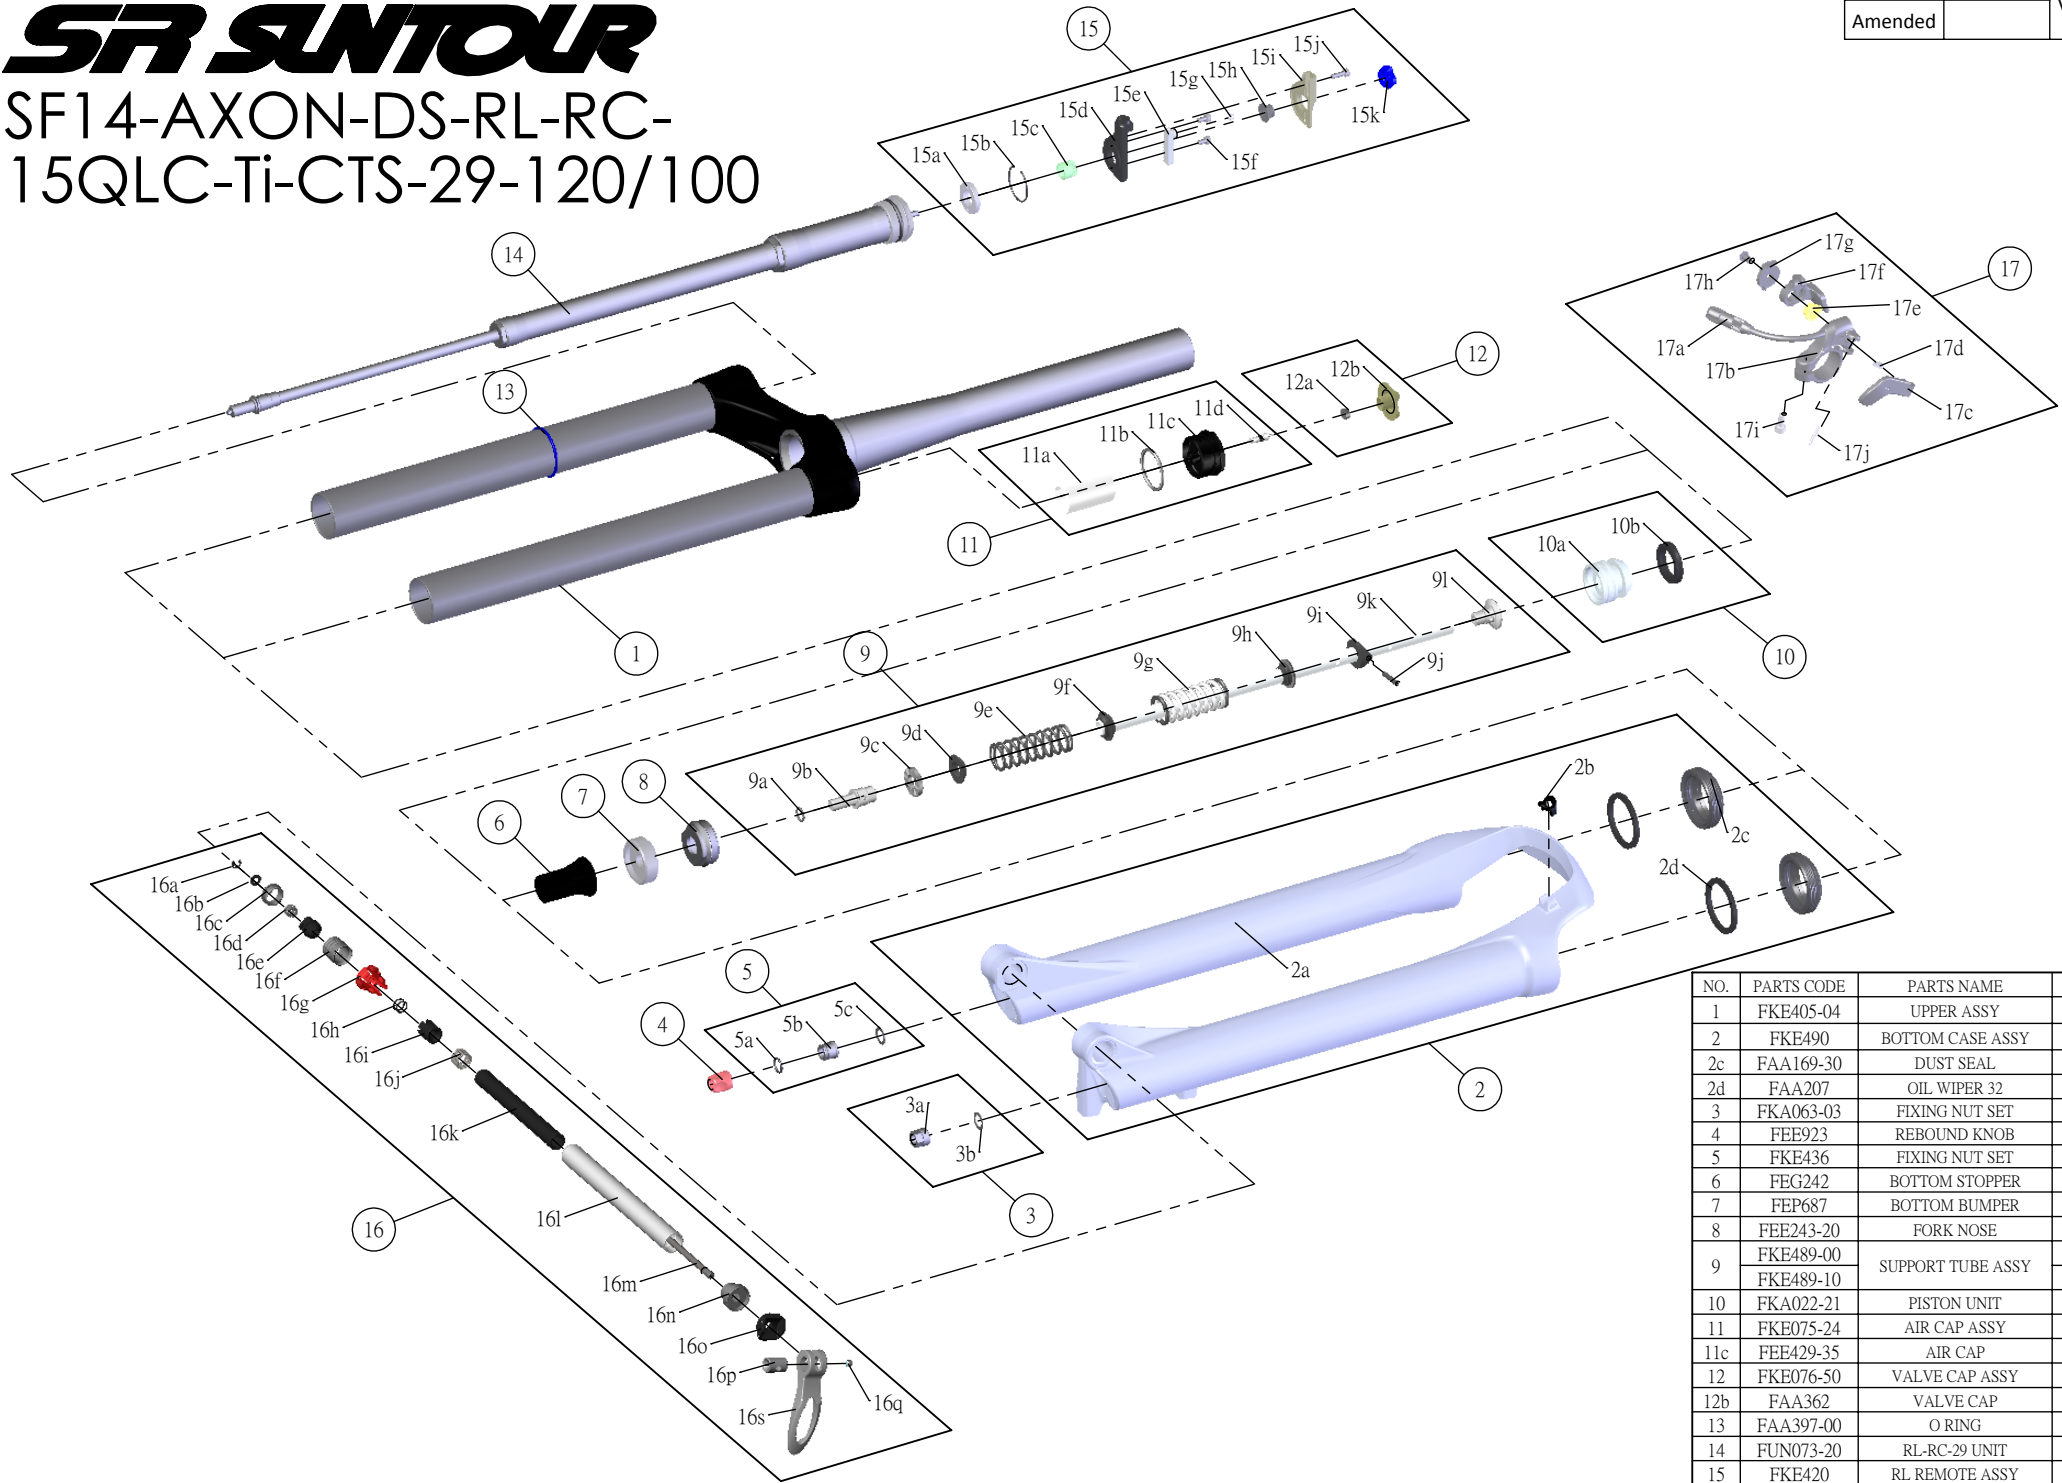

# SUNTOUR

## SF14-AXON-DS-RL-RC-15QLC-Ti-CTS-29-120/100

Date	2013.06.28	Version	1
Amended			

NO.	PARTS CODE	PARTS NAME	120	100	QT
1	FKE405-04	UPPER ASSY	*	*	1
2	FKE490	BOTTOM CASE ASSY	*	*	1
2c	FAA169-30	DUST SEAL	*	*	2
2d	FAA207	OIL WIPER 32	*	*	2
3	FKA063-03	FIXING NUT SET	*	*	1
4	FEE923	REBOUND KNOB	*	*	1
5	FKE436	FIXING NUT SET	*	*	1
6	FEG242	BOTTOM STOPPER	*	*	1
7	FEP687	BOTTOM BUMPER	*	*	1
8	FEE243-20	FORK NOSE	*	*	1
9	FKE489-00	SUPPORT TUBE ASSY	*	*	1
	FKE489-10			*	1
10	FKA022-21	PISTON UNIT	*	*	1
11	FKE075-24	AIR CAP ASSY	*	*	1
11c	FEE429-35	AIR CAP	*	*	1
12	FKE076-50	VALVE CAP ASSY	*	*	1
12b	FAA362	VALVE CAP	*	*	1
13	FAA397-00	O RING	*	*	1
14	FUN073-20	RL-RC-29 UNIT	*	*	1
15	FKE420	RL REMOTE ASSY	*	*	1
16	FKA069-15	QLC Ti 15AXLE SET	*	*	1
17	SL12SC-RLO	REMOTE LEVER ASSY	*	*	1