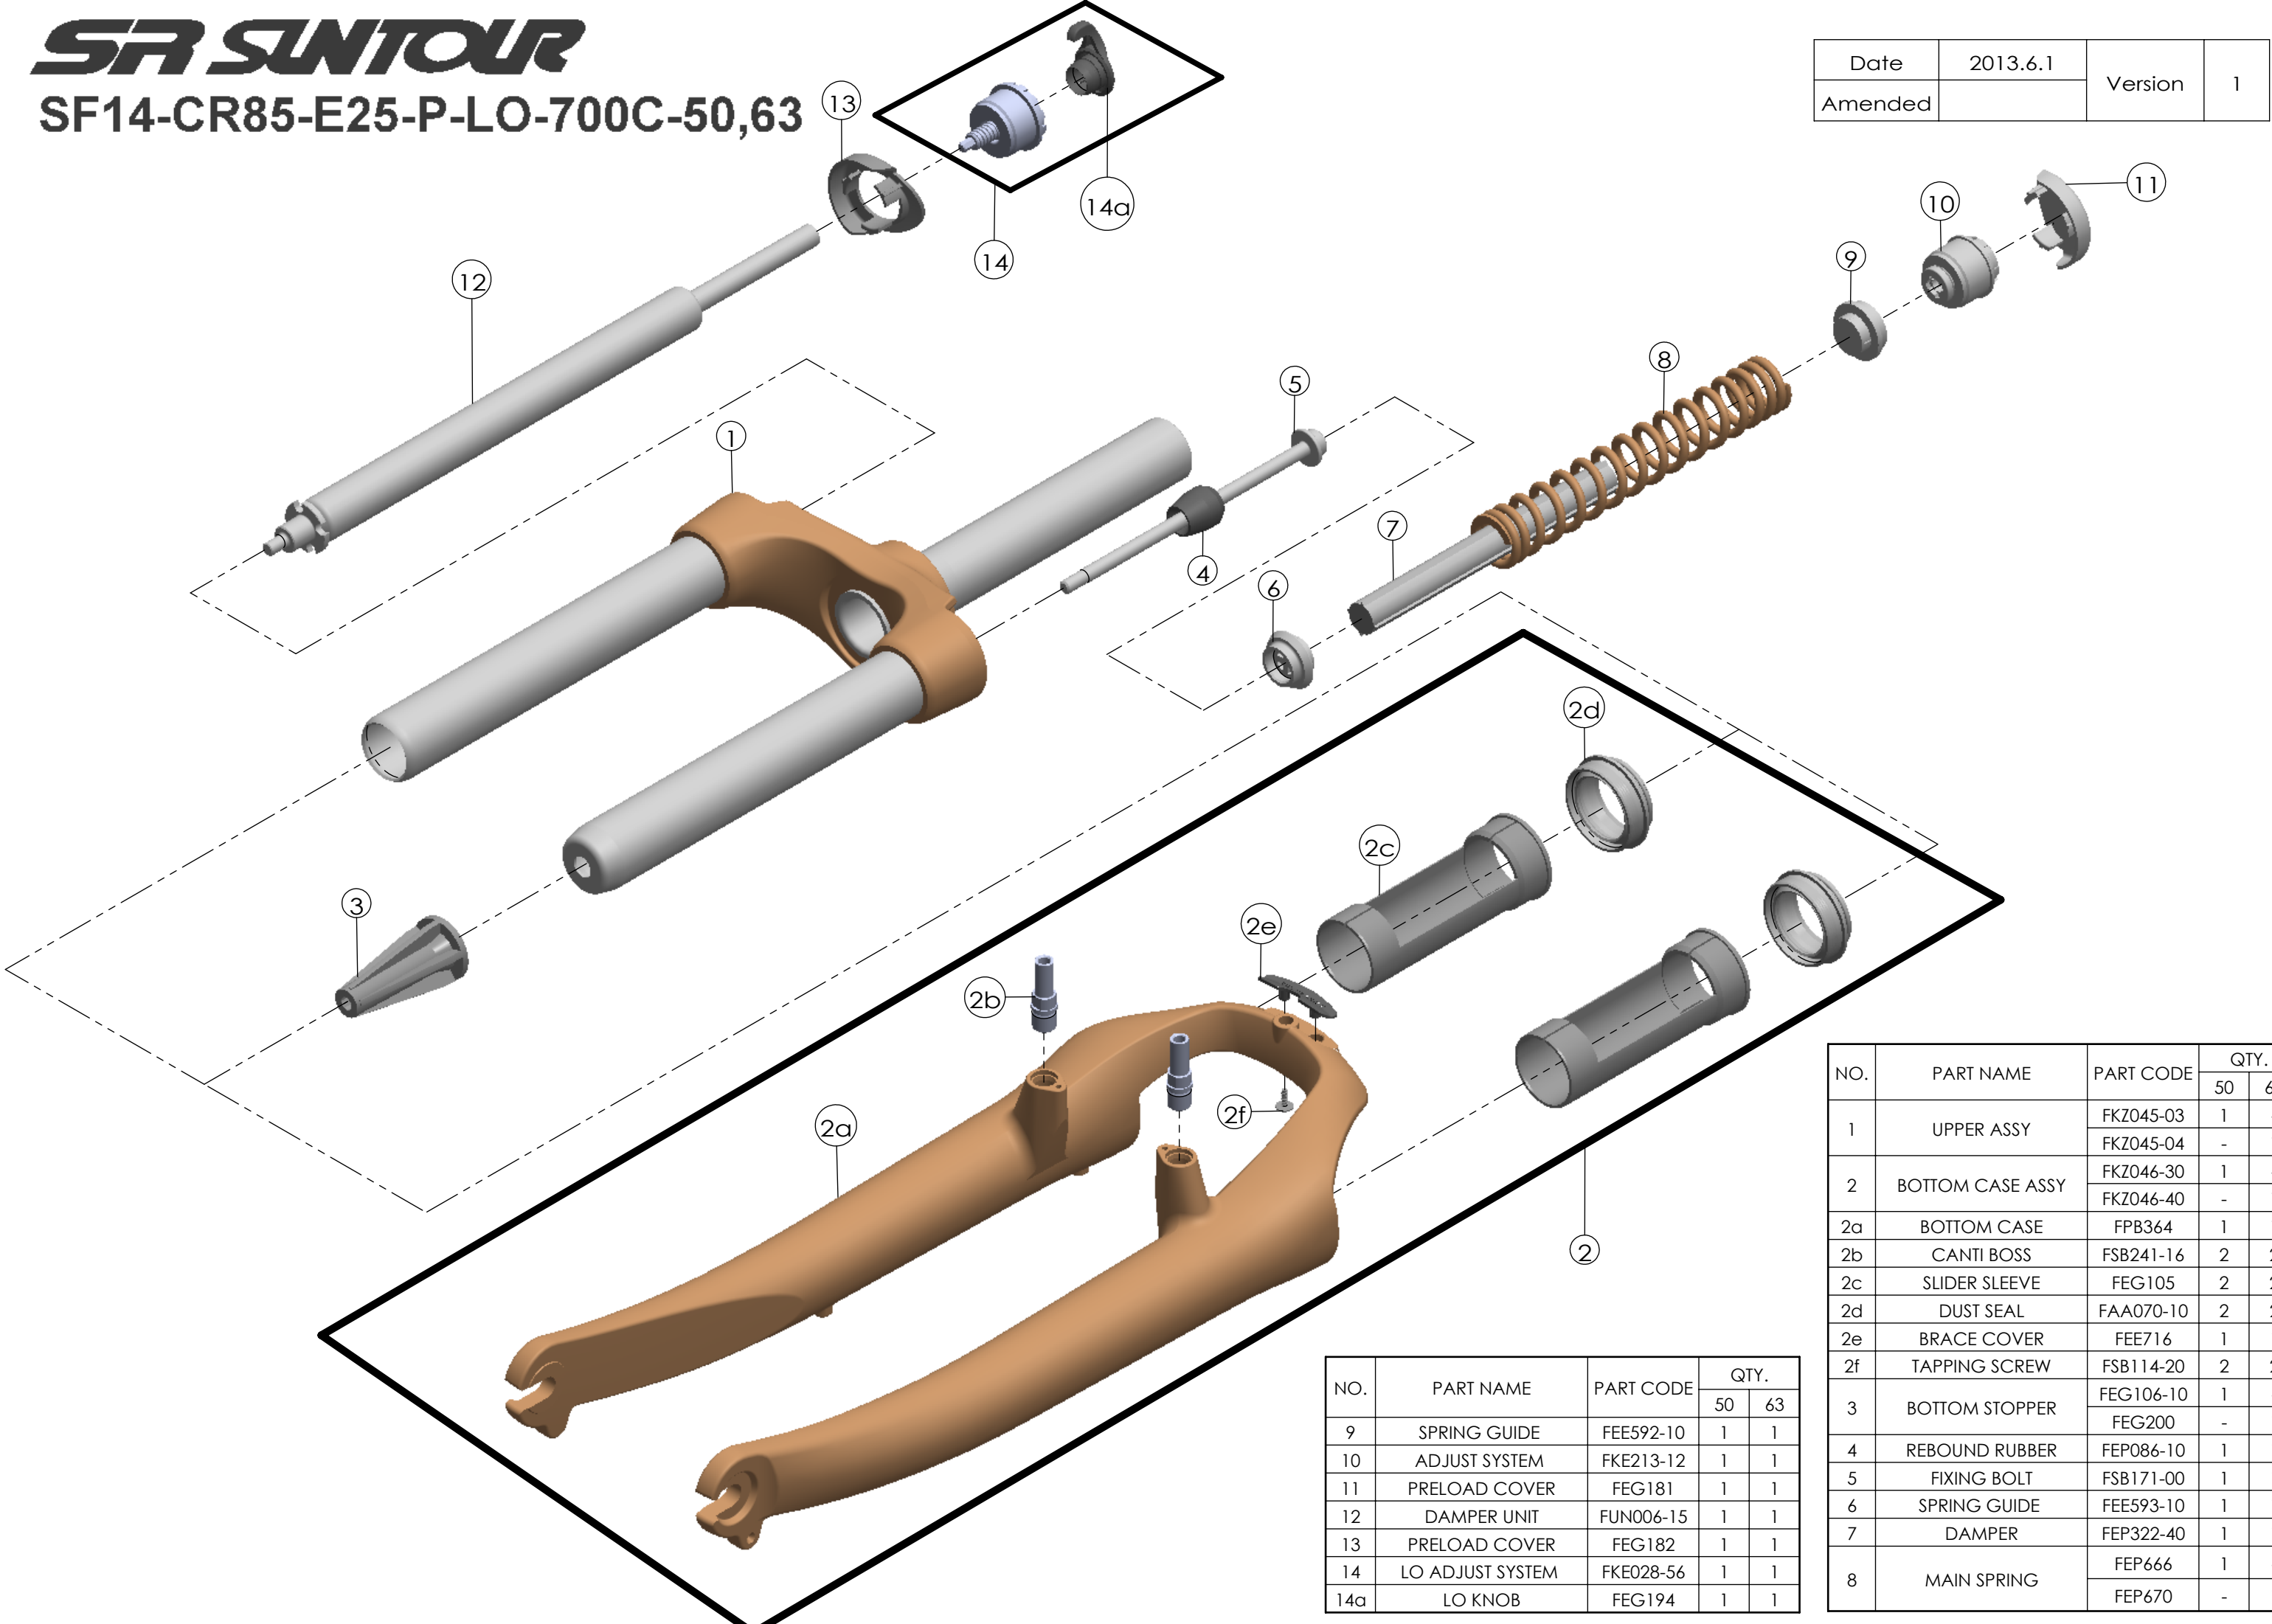

SF SUNTOUR

SF14-CR85-E25-P-LO-700C-50,63

Date	2013.6.1	Version	1
Amended			

NO.	PART NAME	PART CODE	QTY.	
			50	63
9	SPRING GUIDE	FEE592-10	1	1
10	ADJUST SYSTEM	FKE213-12	1	1
11	PRELOAD COVER	FEG181	1	1
12	DAMPER UNIT	FUN006-15	1	1
13	PRELOAD COVER	FEG182	1	1
14	LO ADJUST SYSTEM	FKE028-56	1	1
14a	LO KNOB	FEG194	1	1

NO.	PART NAME	PART CODE	QTY.	
			50	63
1	UPPER ASSY	FKZ045-03	1	-
		FKZ045-04	-	1
2	BOTTOM CASE ASSY	FKZ046-30	1	-
		FKZ046-40	-	1
2a	BOTTOM CASE	FPB364	1	1
2b	CANTI BOSS	FSB241-16	2	2
2c	SLIDER SLEEVE	FEG105	2	2
2d	DUST SEAL	FAA070-10	2	2
2e	BRACE COVER	FEE716	1	1
2f	TAPPING SCREW	FSB114-20	2	2
3	BOTTOM STOPPER	FEG106-10	1	-
		FEG200	-	1
4	REBOUND RUBBER	FEP086-10	1	1
5	FIXING BOLT	FSB171-00	1	1
6	SPRING GUIDE	FEE593-10	1	1
7	DAMPER	FEP322-40	1	1
8	MAIN SPRING	FEP666	1	-
		FEP670	-	1