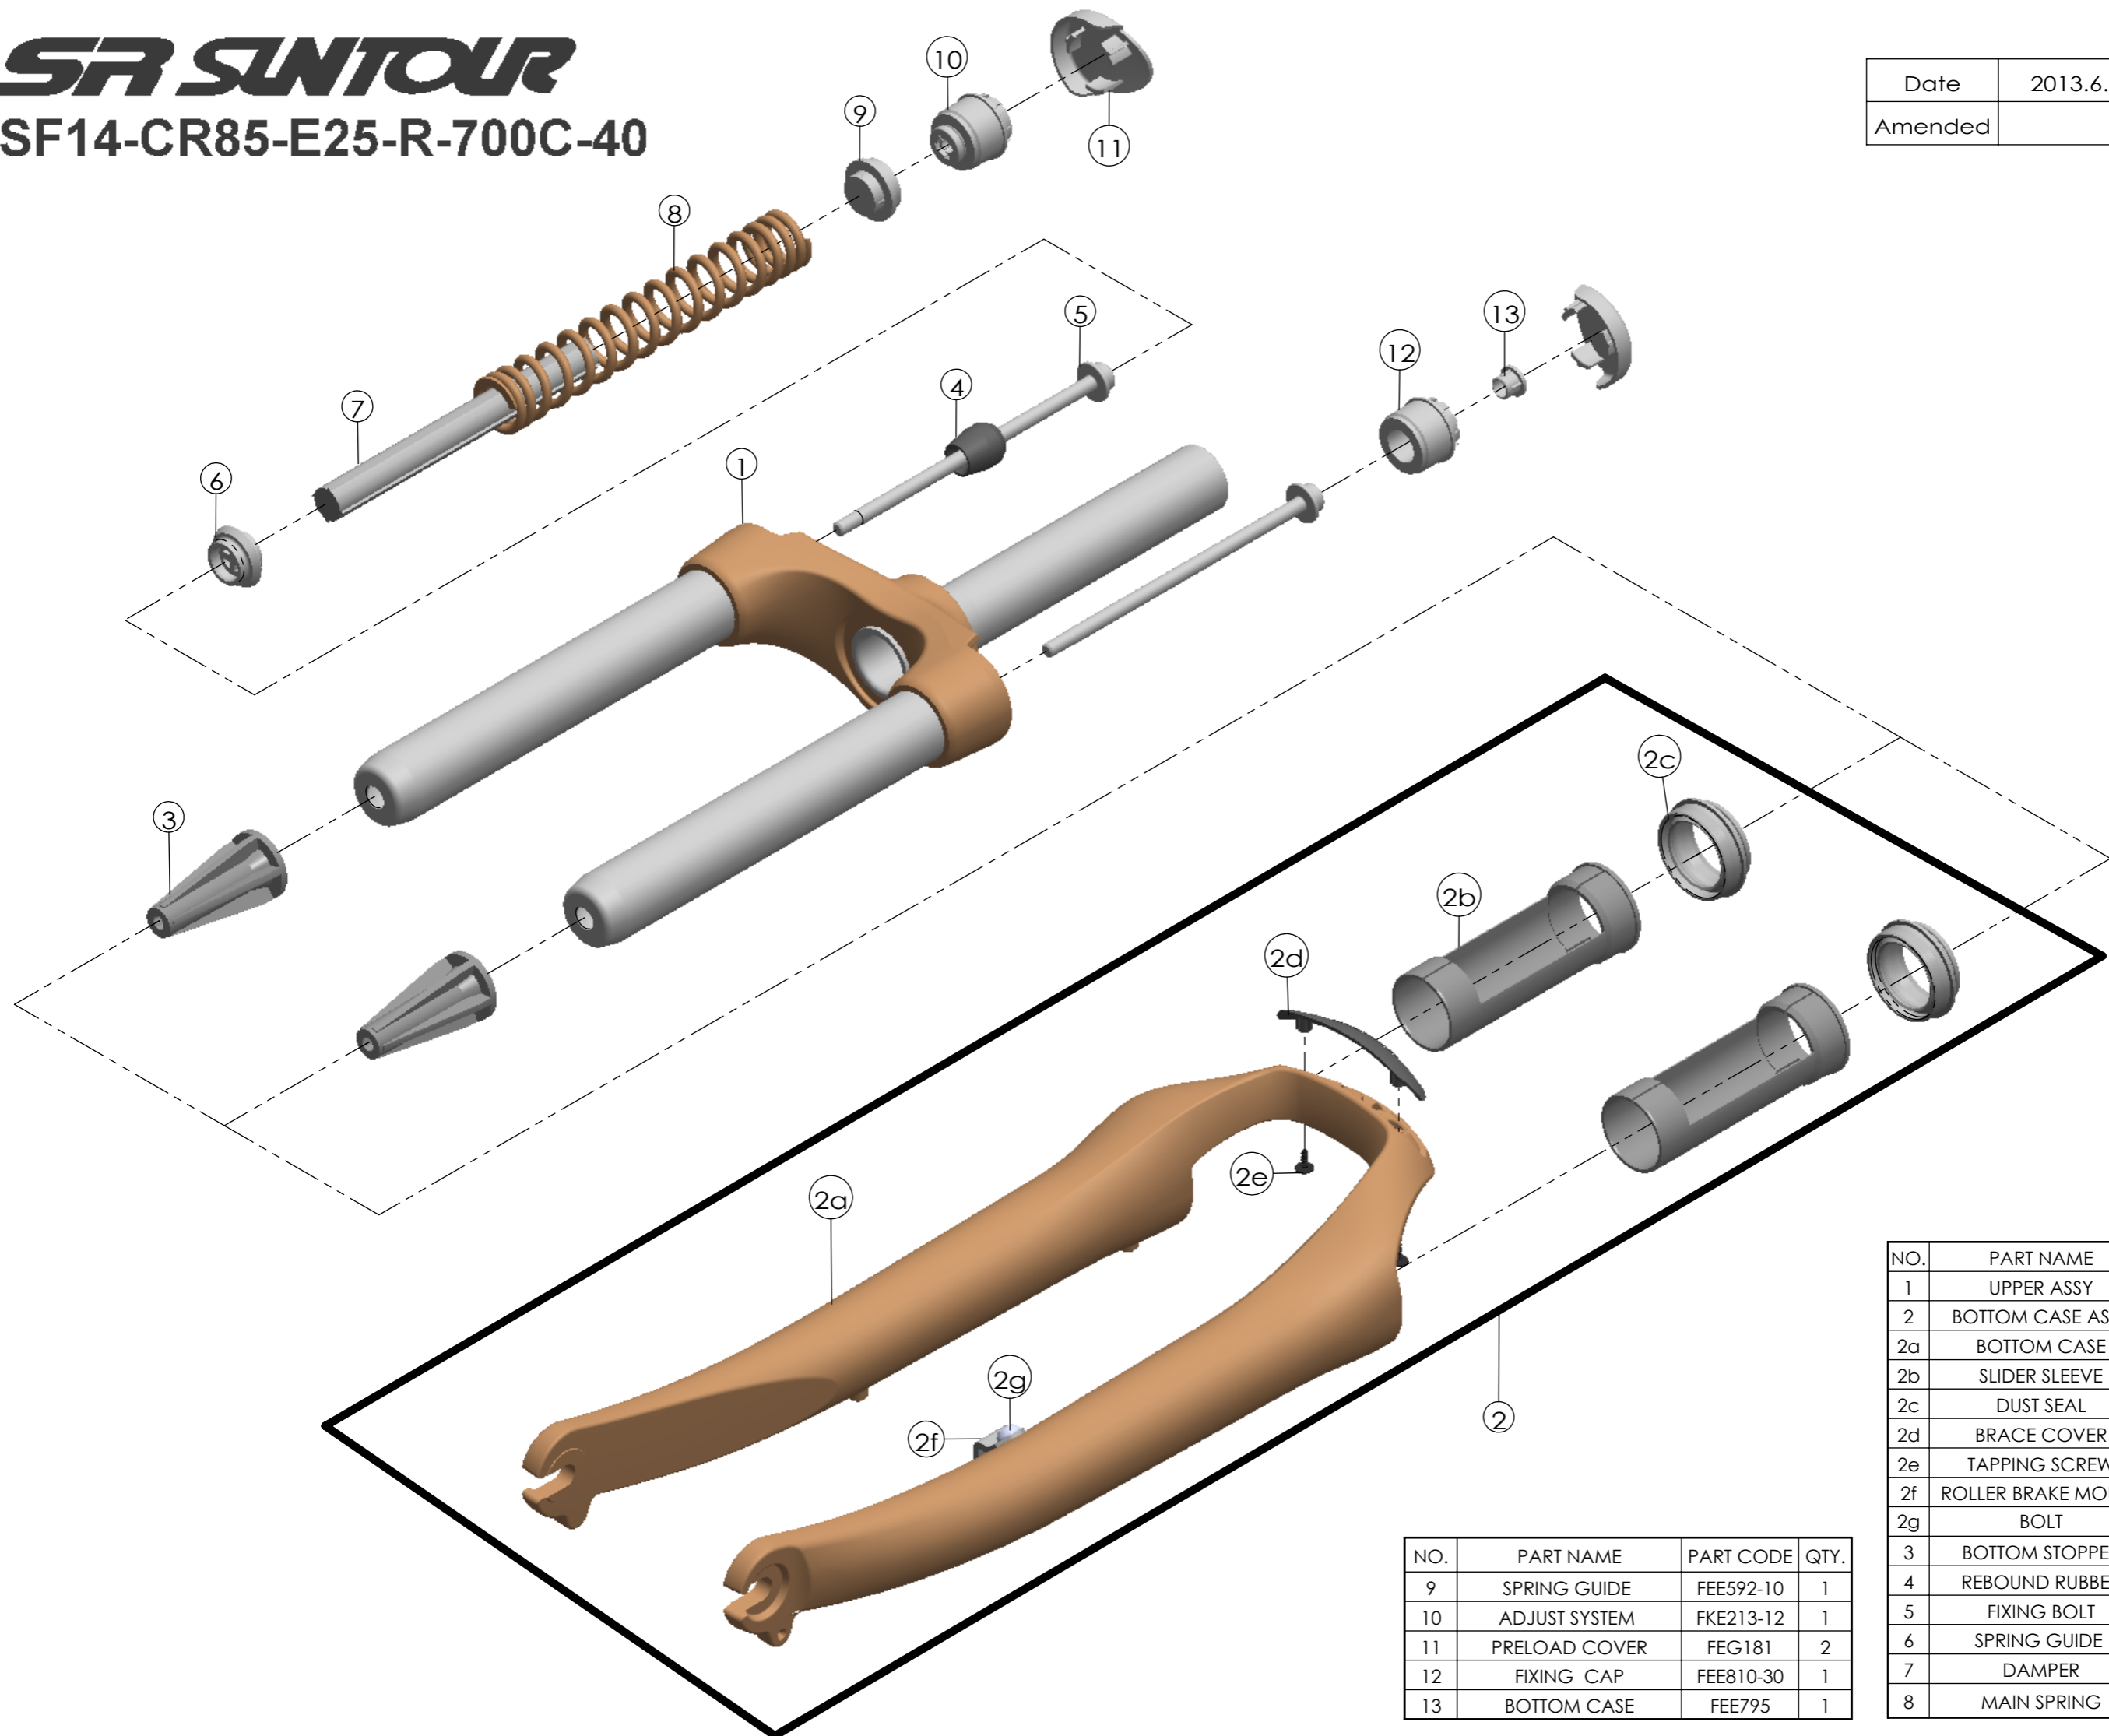

SUNTOUR

SF14-CR85-E25-R-700C-40

Date	2013.6.3	Version	1
Amended			

NO.	PART NAME	PART CODE	QTY.
9	SPRING GUIDE	FEE592-10	1
10	ADJUST SYSTEM	FKE213-12	1
11	PRELOAD COVER	FEG181	2
12	FIXING CAP	FEE810-30	1
13	BOTTOM CASE	FEE795	1

NO.	PART NAME	PART CODE	QTY.
1	UPPER ASSY	FKZ045-01	1
2	BOTTOM CASE ASSY	FKZ047-10	1
2a	BOTTOM CASE	FPB369	1
2b	SLIDER SLEEVE	FEG105	2
2c	DUST SEAL	FAA070-10	2
2d	BRACE COVER	FEE801	1
2e	TAPPING SCREW	FSB124	2
2f	ROLLER BRAKE MOUNT	FAA087	1
2g	BOLT	FSB061-10	2
3	BOTTOM STOPPER	FEG106-10	2
4	REBOUND RUBBER	FEP086-10	1
5	FIXING BOLT	FSB171-02	2
6	SPRING GUIDE	FEE593-10	1
7	DAMPER	FEP322-40	1
8	MAIN SPRING	FEP667	1