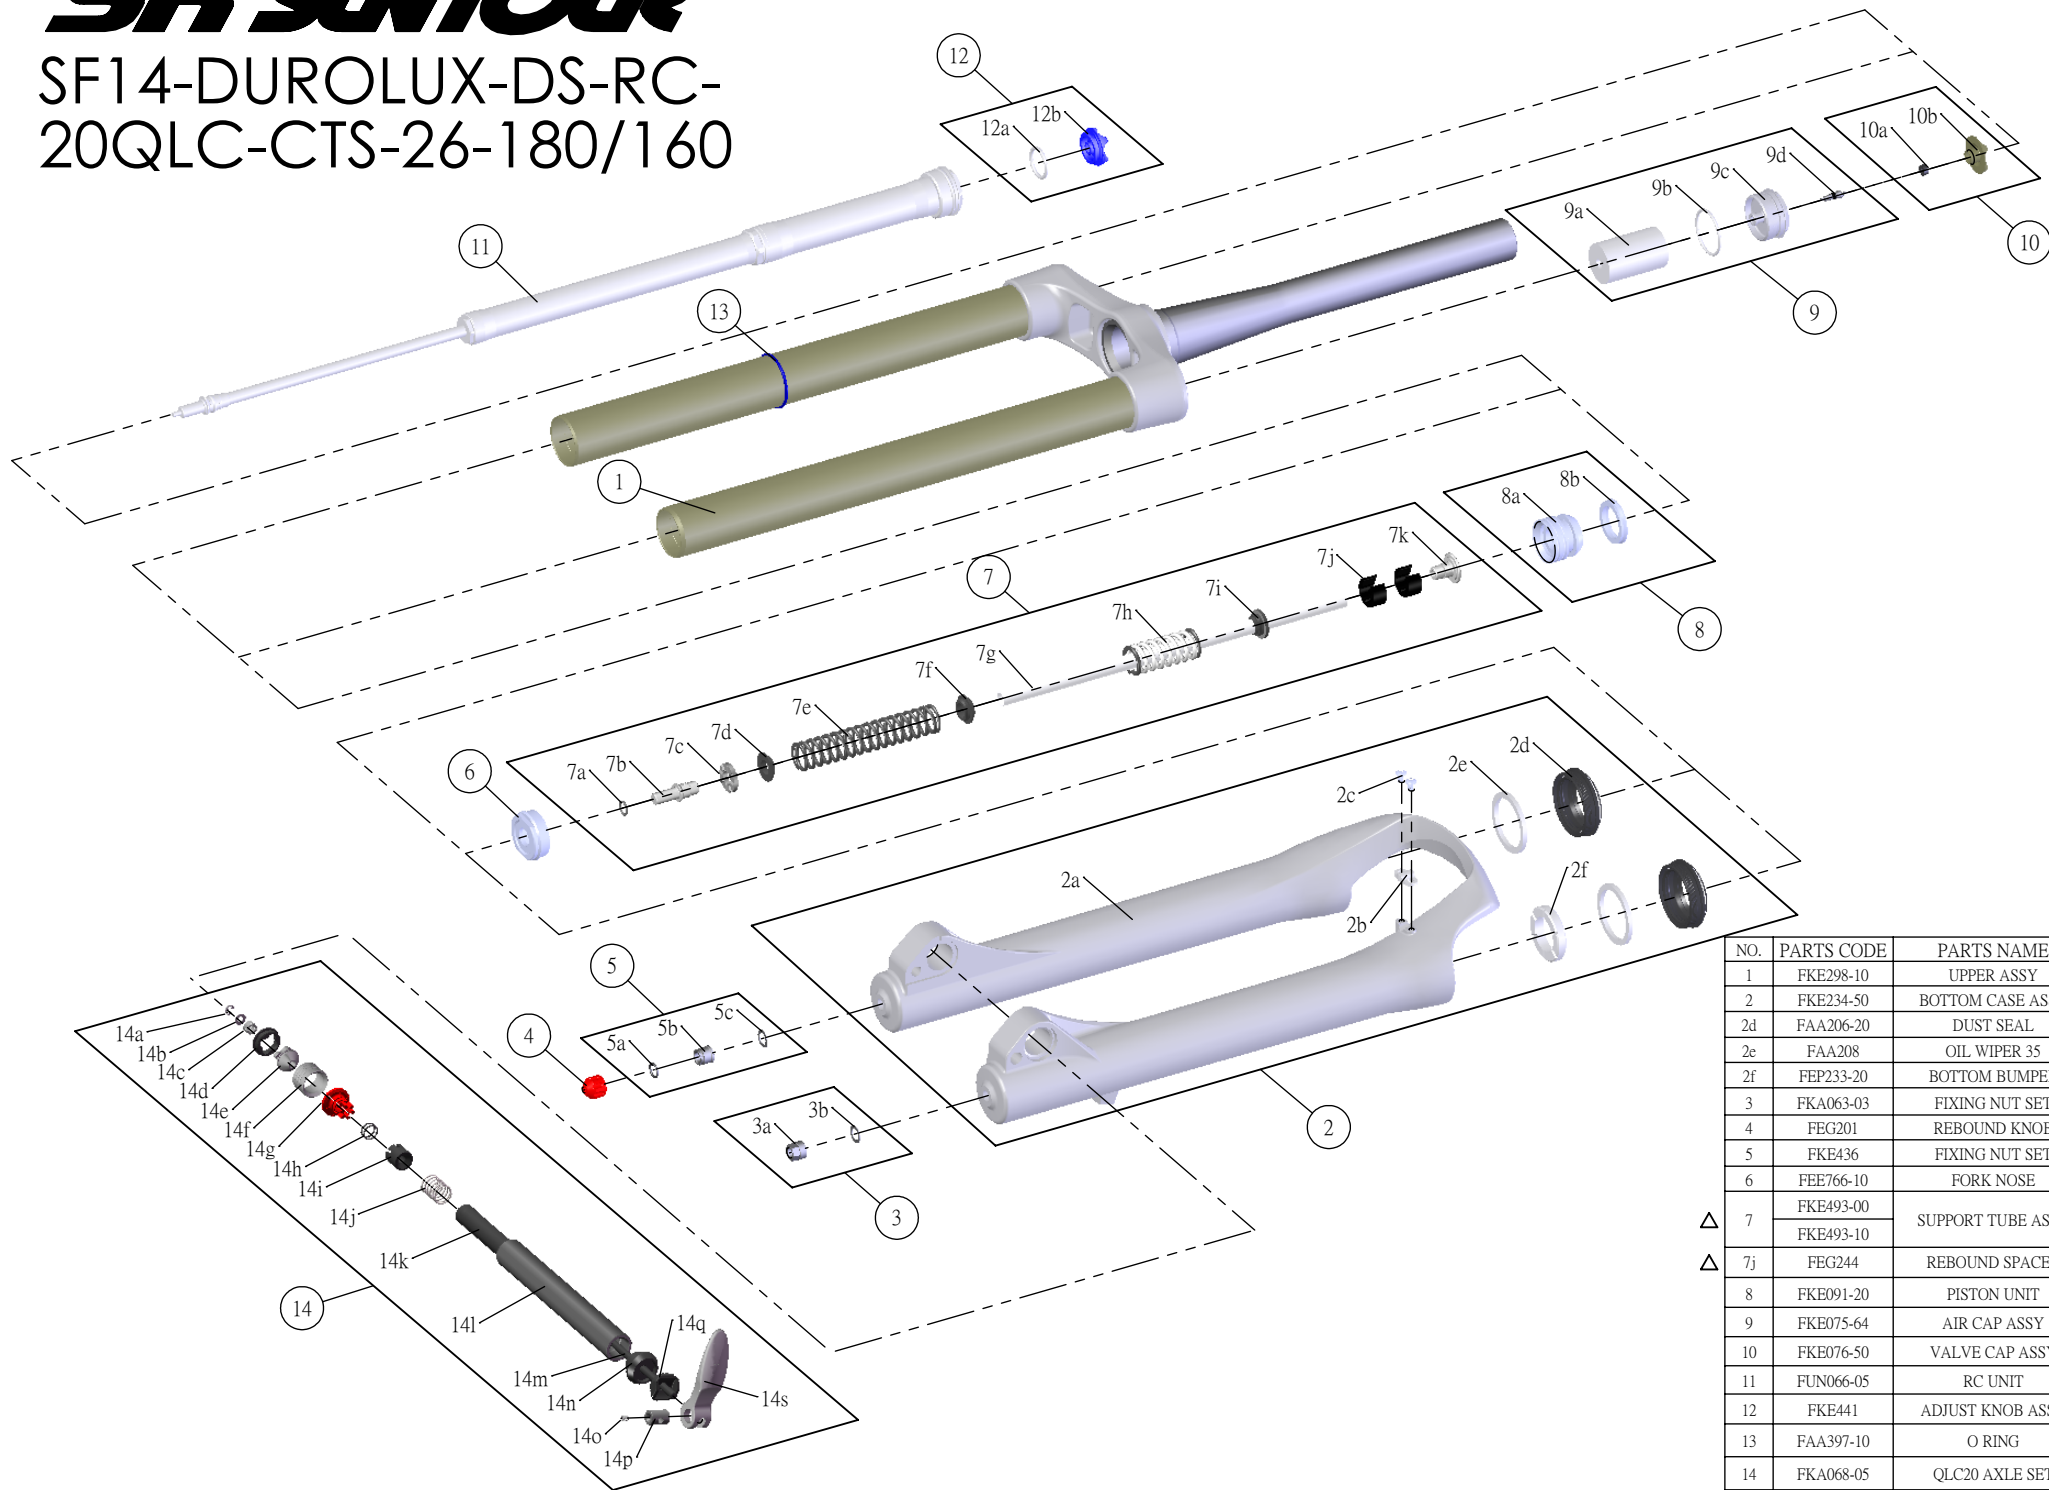

SR SUNTOUR

SF14-DUROLUX-DS-RC-
20QLC-CTS-26-180/160

Date	2013.06.28	Version	2
Amended	2013.10.11		

NO.	PARTS CODE	PARTS NAME	160	180	QT
1	FKE298-10	UPPER ASSY	*	*	1
2	FKE234-50	BOTTOM CASE ASSY	*	*	1
2d	FAA206-20	DUST SEAL	*	*	2
2e	FAA208	OIL WIPER 35	*	*	2
2f	FEP233-20	BOTTOM BUMPER	*	*	1
3	FKA063-03	FIXING NUT SET	*	*	1
4	FEG201	REBOUND KNOB	*	*	1
5	FKE436	FIXING NUT SET	*	*	1
6	FEE766-10	FORK NOSE	*	*	1
7	FKE493-00	SUPPORT TUBE ASSY		*	1
	FKE493-10		*	1	
7j	FEG244	REBOUND SPACER	*		2
8	FKE091-20	PISTON UNIT	*	*	1
9	FKE075-64	AIR CAP ASSY	*	*	1
10	FKE076-50	VALVE CAP ASSY	*	*	1
11	FUN066-05	RC UNIT	*	*	1
12	FKE441	ADJUST KNOB ASSY	*	*	1
13	FAA397-10	O RING	*	*	1
14	FKA068-05	QLC20 AXLE SET	*	*	1