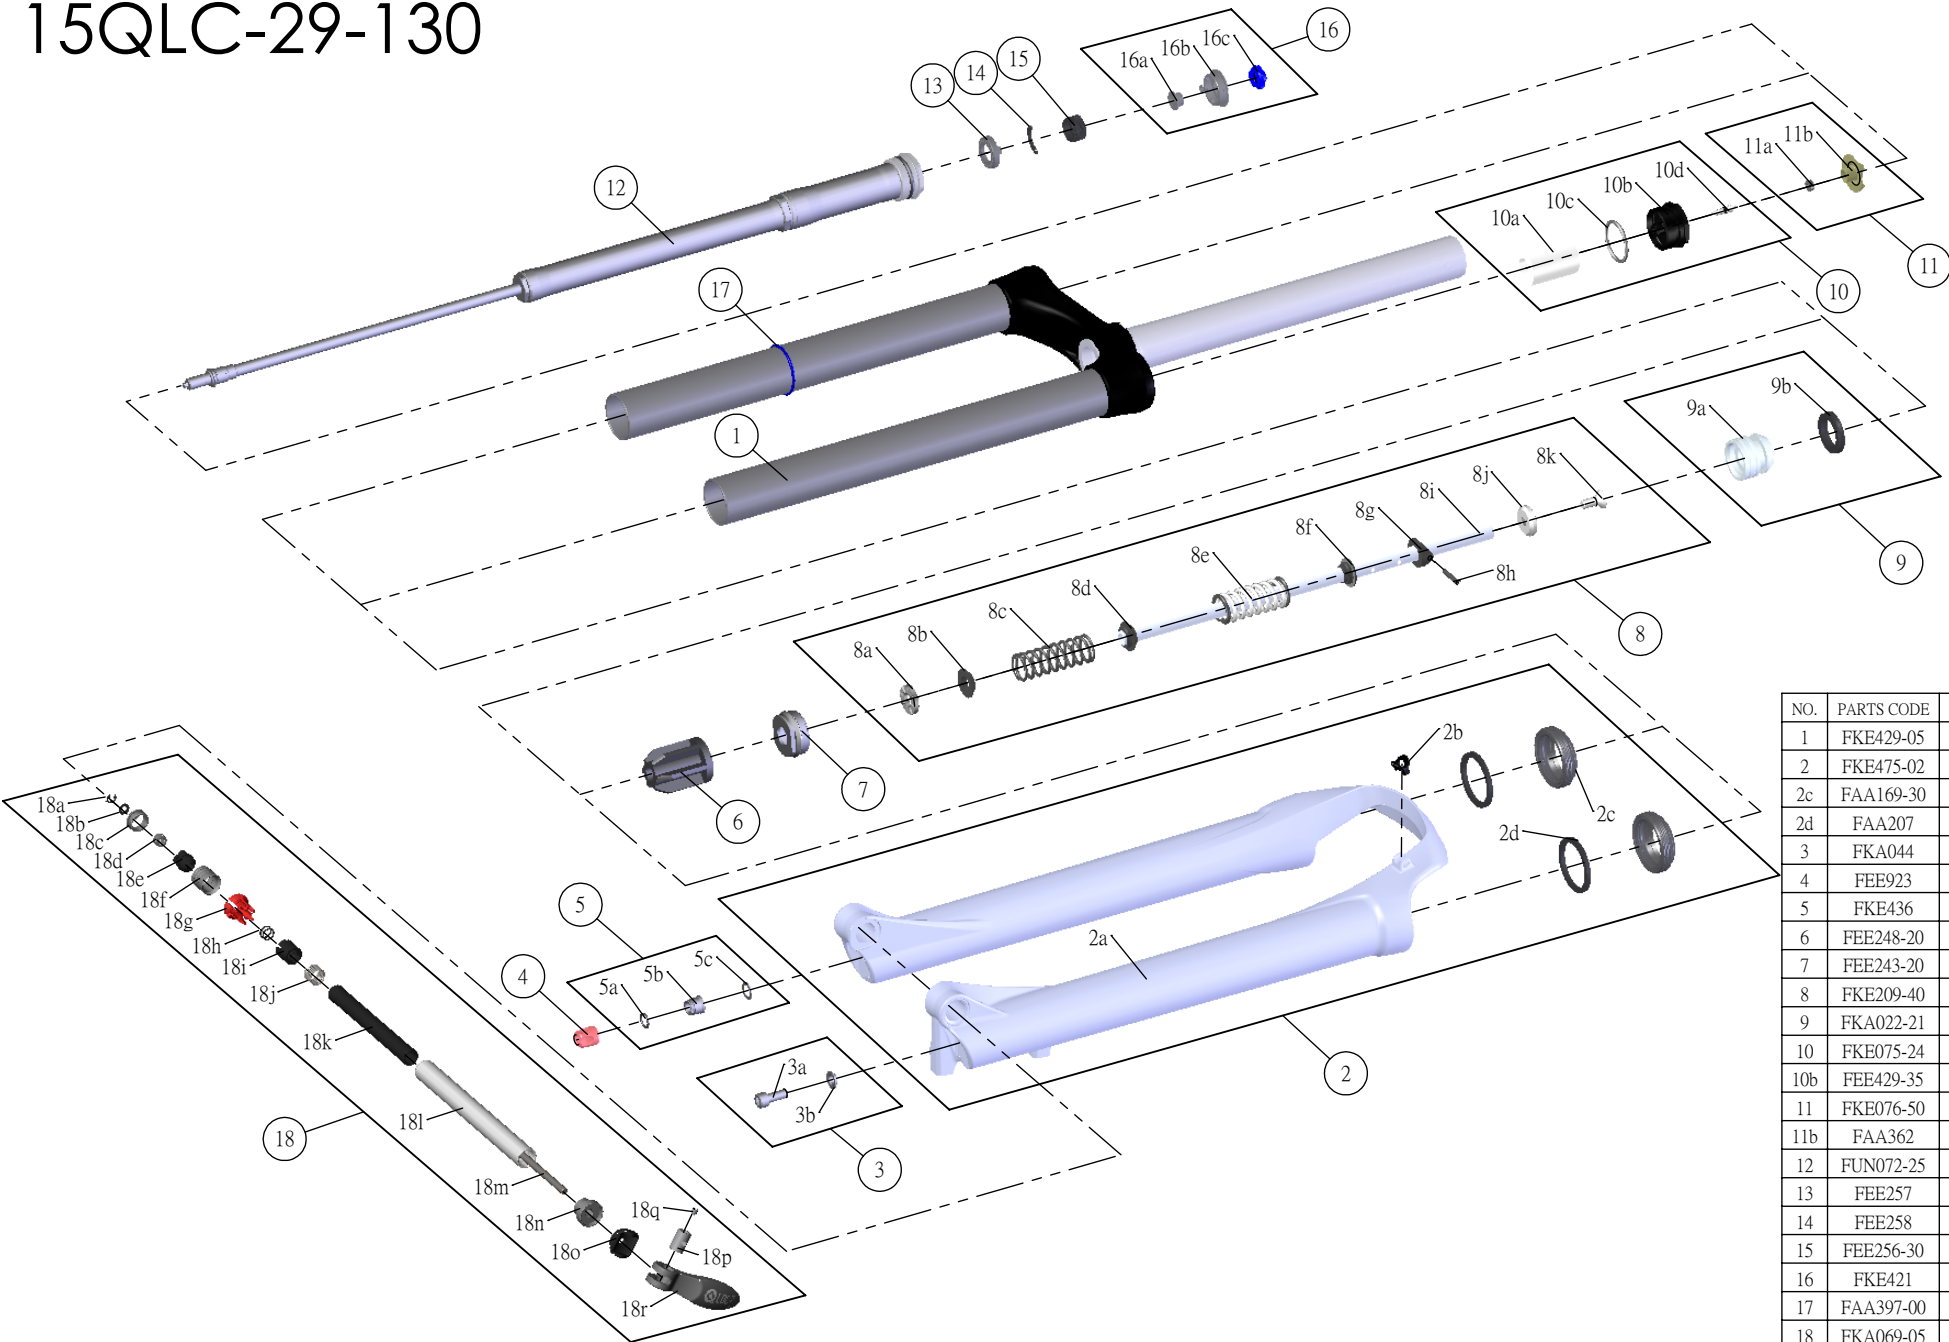

# SR SUNTOUR

Date	2013.07.09	Version	1
Amended			

## SF14-EPICON-TR-DS-LO-RC-15QLC-29-130

NO.	PARTS CODE	PARTS NAME	130	QT
1	FKE429-05	UPPER ASSY	*	1
2	FKE475-02	BOTTOM CASE ASSY	*	1
2c	FAA169-30	DUST SEAL	*	2
2d	FAA207	OIL WIPER 32	*	2
3	FKA044	FIXING BOLT SET	*	1
4	FEE923	REBOUND KNOB	*	1
5	FKE436	FIXING NUT SET	*	1
6	FEE248-20	BOTTOM STOPPER	*	1
7	FEE243-20	FORK NOSE	*	1
8	FKE209-40	SUPPORT TUBE ASSY	*	1
9	FKA022-21	PISTON UNIT	*	1
10	FKE075-24	AIR CAP ASSY	*	1
10b	FEE429-35	AIR CAP	*	1
11	FKE076-50	VALVE CAP ASSY	*	1
11b	FAA362	VALVE CAP	*	1
12	FUN072-25	LO-RC-29 UNIT	*	1
13	FEE257	CLICK HOLDER	*	1
14	FEE258	ADJUST CLICK	*	1
15	FEE256-30	ADJUST CORE	*	1
16	FKE421	LO-RC KNOB ASSY	*	1
17	FAA397-00	O RING	*	1
18	FKA069-05	QLC15 AXLE SET	*	1