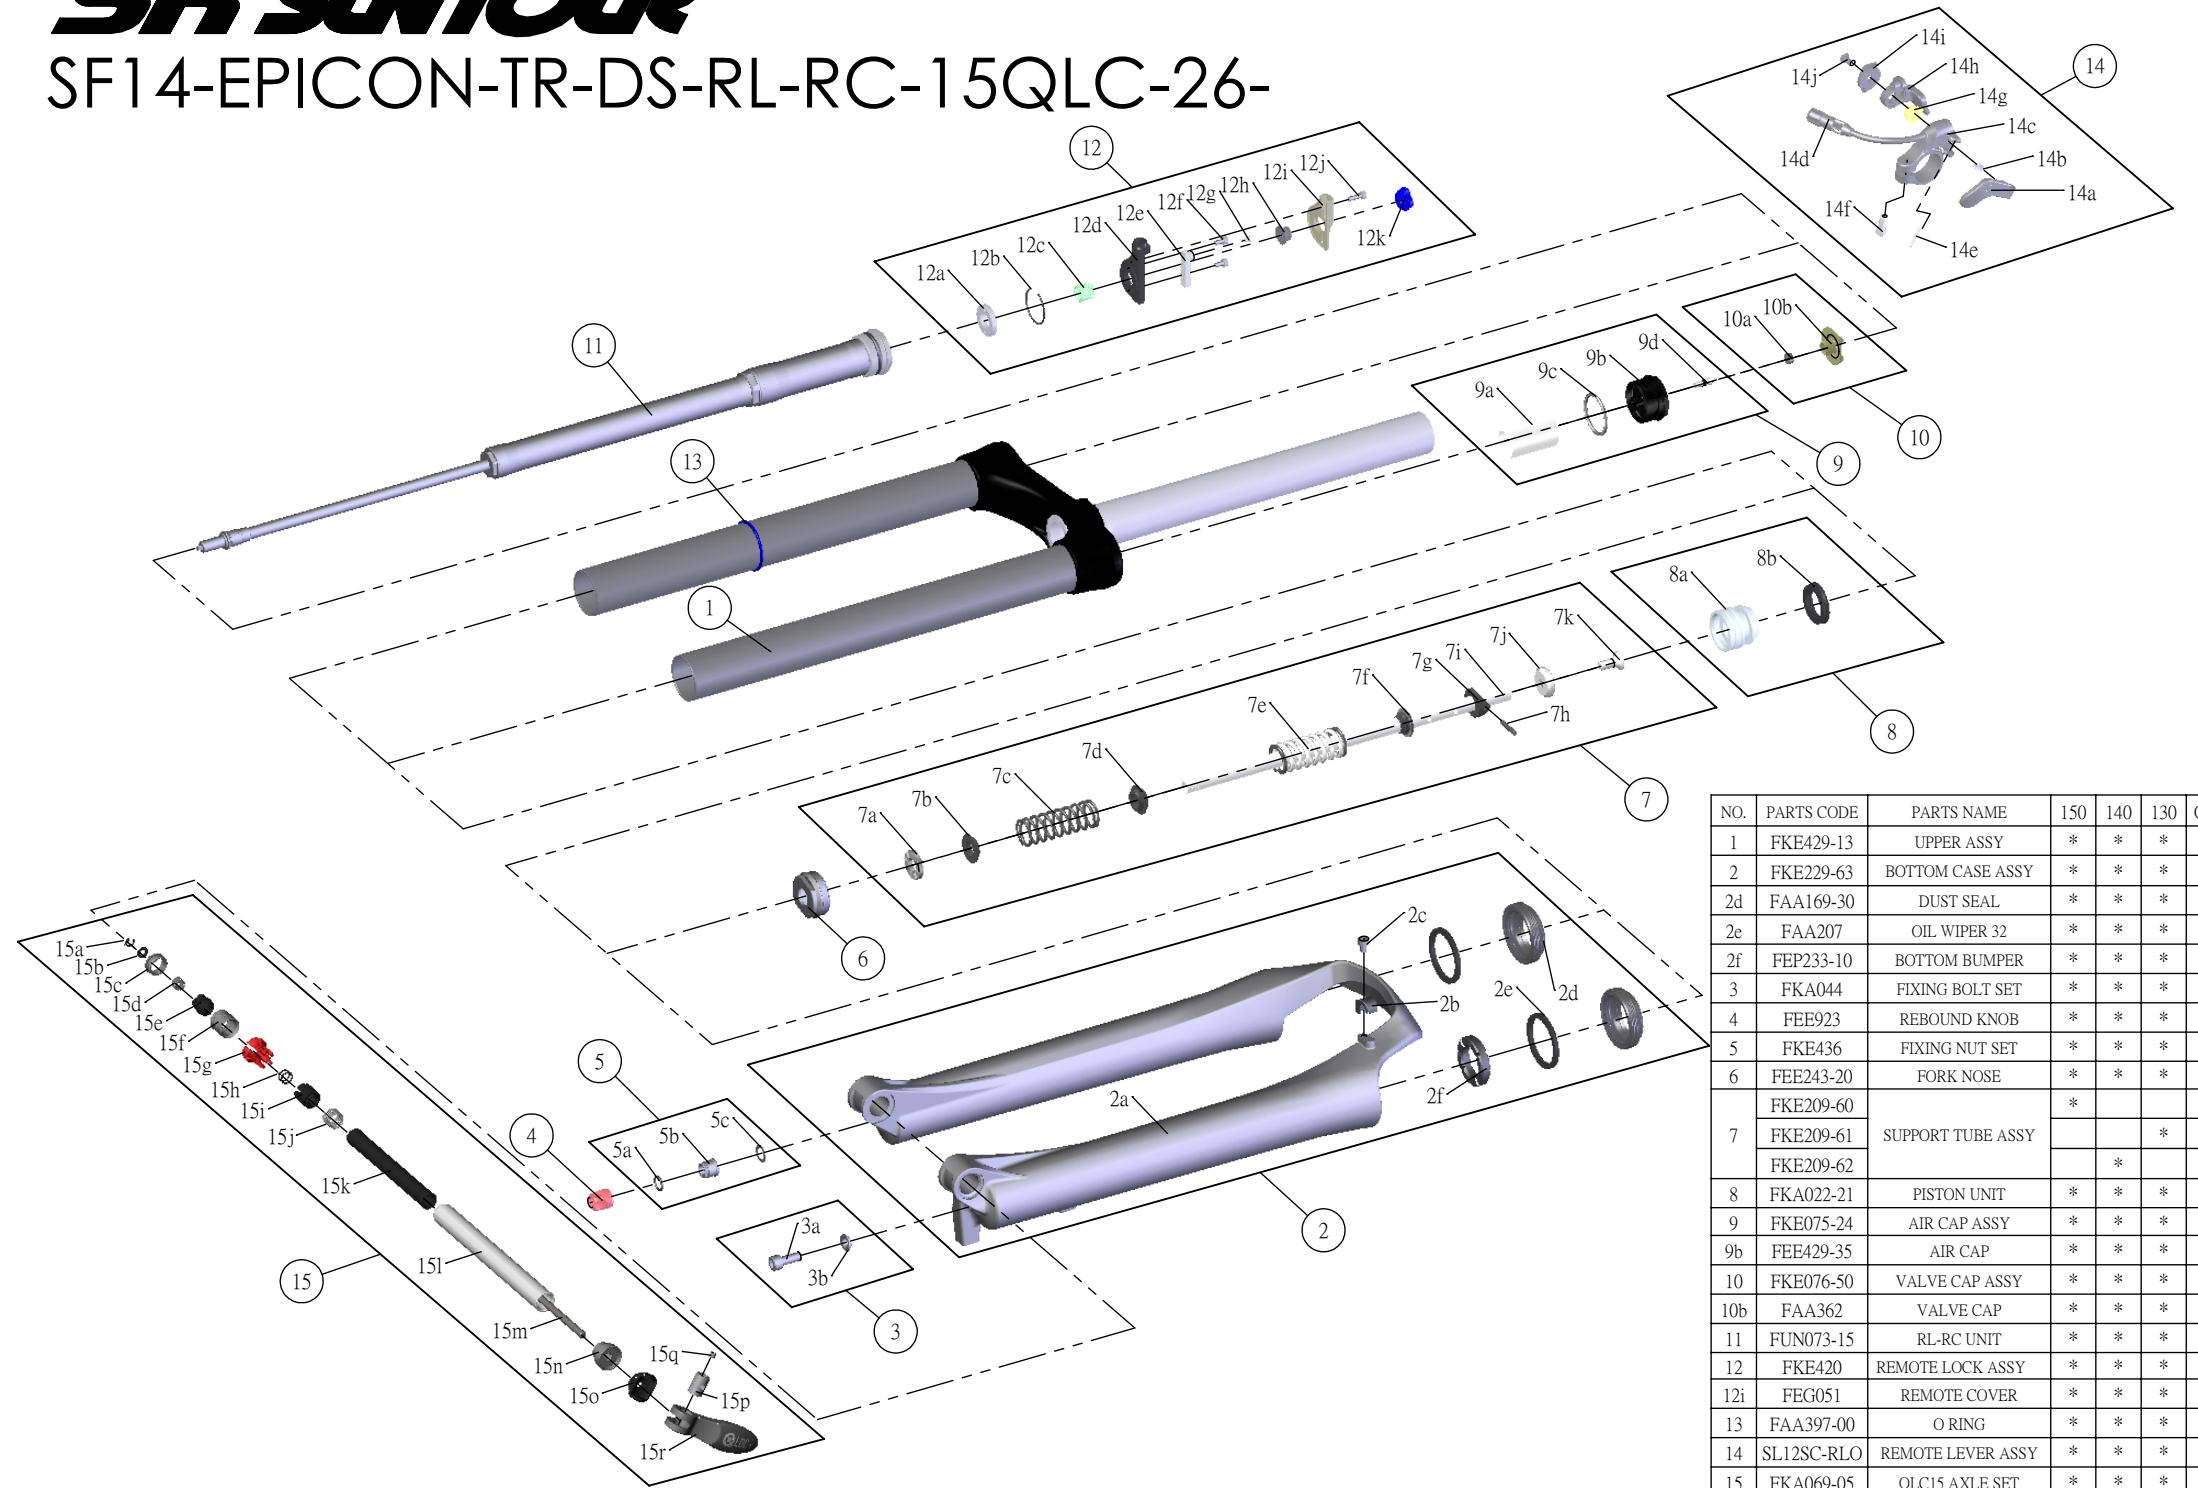

SR SUNTOUR

SF14-EPICON-TR-DS-RL-RC-15QLC-26-

Date	2013.07.04	Version	1
Amended			

NO.	PARTS CODE	PARTS NAME	150	140	130	QT
1	FKE429-13	UPPER ASSY	*	*	*	1
2	FKE229-63	BOTTOM CASE ASSY	*	*	*	1
2d	FAA169-30	DUST SEAL	*	*	*	2
2e	FAA207	OIL WIPER 32	*	*	*	2
2f	FEP233-10	BOTTOM BUMPER	*	*	*	1
3	FKA044	FIXING BOLT SET	*	*	*	1
4	FEE923	REBOUND KNOB	*	*	*	1
5	FKE436	FIXING NUT SET	*	*	*	1
6	FEE243-20	FORK NOSE	*	*	*	1
7	FKE209-60	SUPPORT TUBE ASSY	*			1
	FKE209-61				*	1
	FKE209-62			*		1
8	FKA022-21	PISTON UNIT	*	*	*	1
9	FKE075-24	AIR CAP ASSY	*	*	*	1
9b	FEE429-35	AIR CAP	*	*	*	1
10	FKE076-50	VALVE CAP ASSY	*	*	*	1
10b	FAA362	VALVE CAP	*	*	*	1
11	FUN073-15	RL-RC UNIT	*	*	*	1
12	FKE420	REMOTE LOCK ASSY	*	*	*	1
12i	FEG051	REMOTE COVER	*	*	*	1
13	FAA397-00	O RING	*	*	*	1
14	SL12SC-RLO	REMOTE LEVER ASSY	*	*	*	1
15	FKA069-05	QLC15 AXLE SET	*	*	*	1