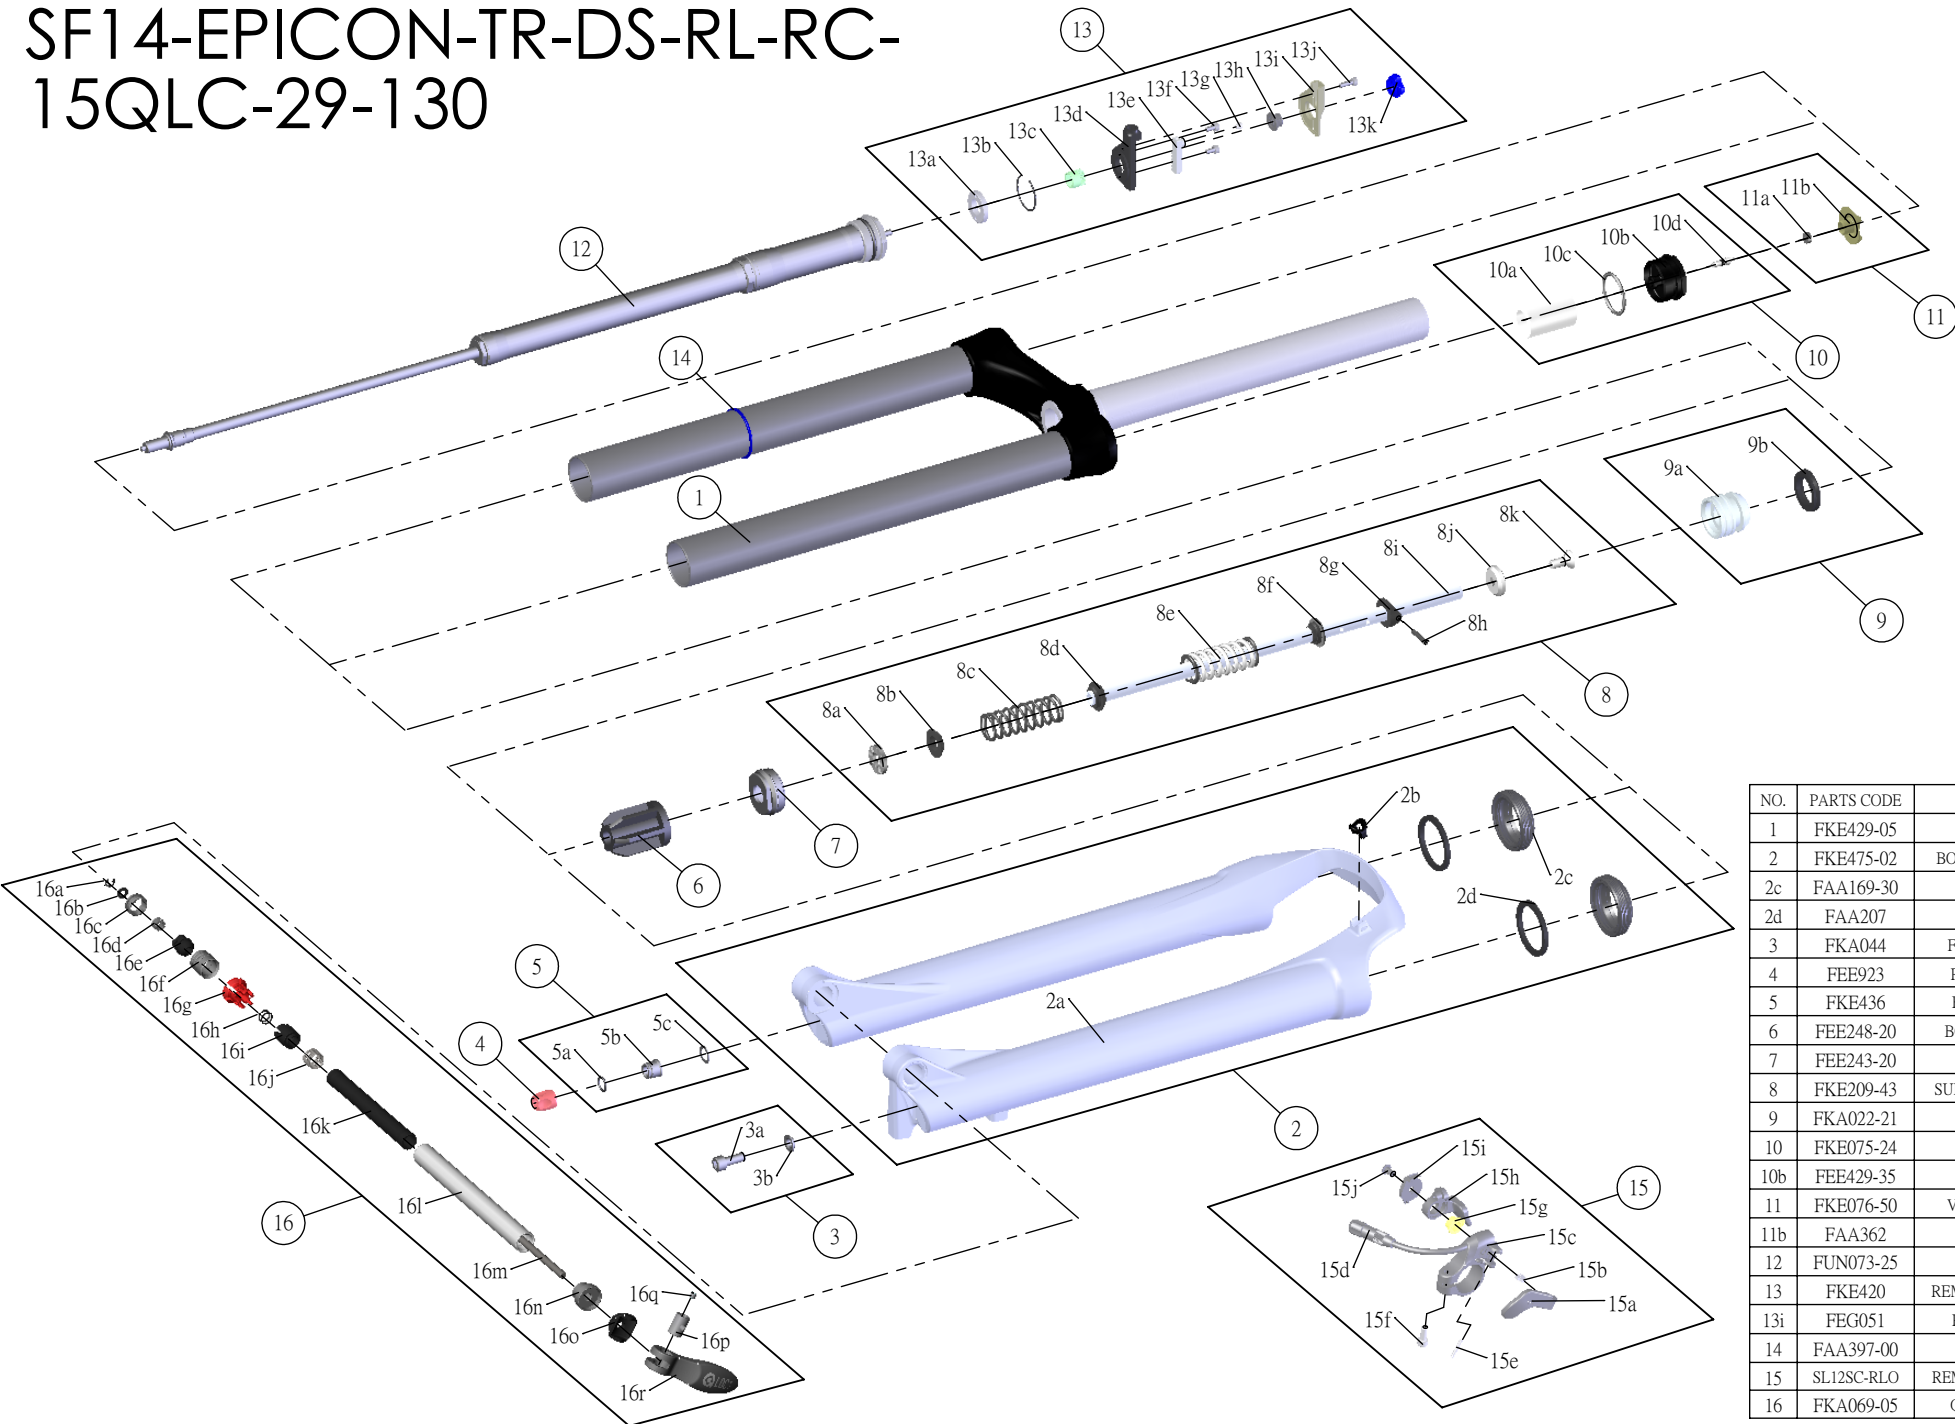

SR SUNTOUR

SF14-EPICON-TR-DS-RL-RC- 15QLC-29-130

Date	2013.07.09	Version	1
Amended			

NO.	PARTS CODE	PARTS NAME	130	QT
1	FKE429-05	UPPER ASSY	*	1
2	FKE475-02	BOTTOM CASE ASSY	*	1
2c	FAA169-30	DUST SEAL	*	2
2d	FAA207	OIL WIPER 32	*	2
3	FKA044	FIXING BOLT SET	*	1
4	FEE923	REBOUND KNOB	*	1
5	FKE436	FIXING NUT SET	*	1
6	FEE248-20	BOTTOM STOPPER	*	1
7	FEE243-20	FORK NOSE	*	1
8	FKE209-43	SUPPORT TUBE ASSY	*	1
9	FKA022-21	PISTON UNIT	*	1
10	FKE075-24	AIR CAP ASSY	*	1
10b	FEE429-35	AIR CAP	*	1
11	FKE076-50	VALVE CAP ASSY	*	1
11b	FAA362	VALVE CAP	*	1
12	FUN073-25	RL-RC-29 UNIT	*	1
13	FKE420	REMOTE LOCK ASSY	*	1
13i	FEG051	REMOTE COVER	*	1
14	FAA397-00	O RING	*	1
15	SL12SC-RLO	REMOTE LEVER ASSY	*	1
16	FKA069-05	QLC15 AXLE SET	*	1