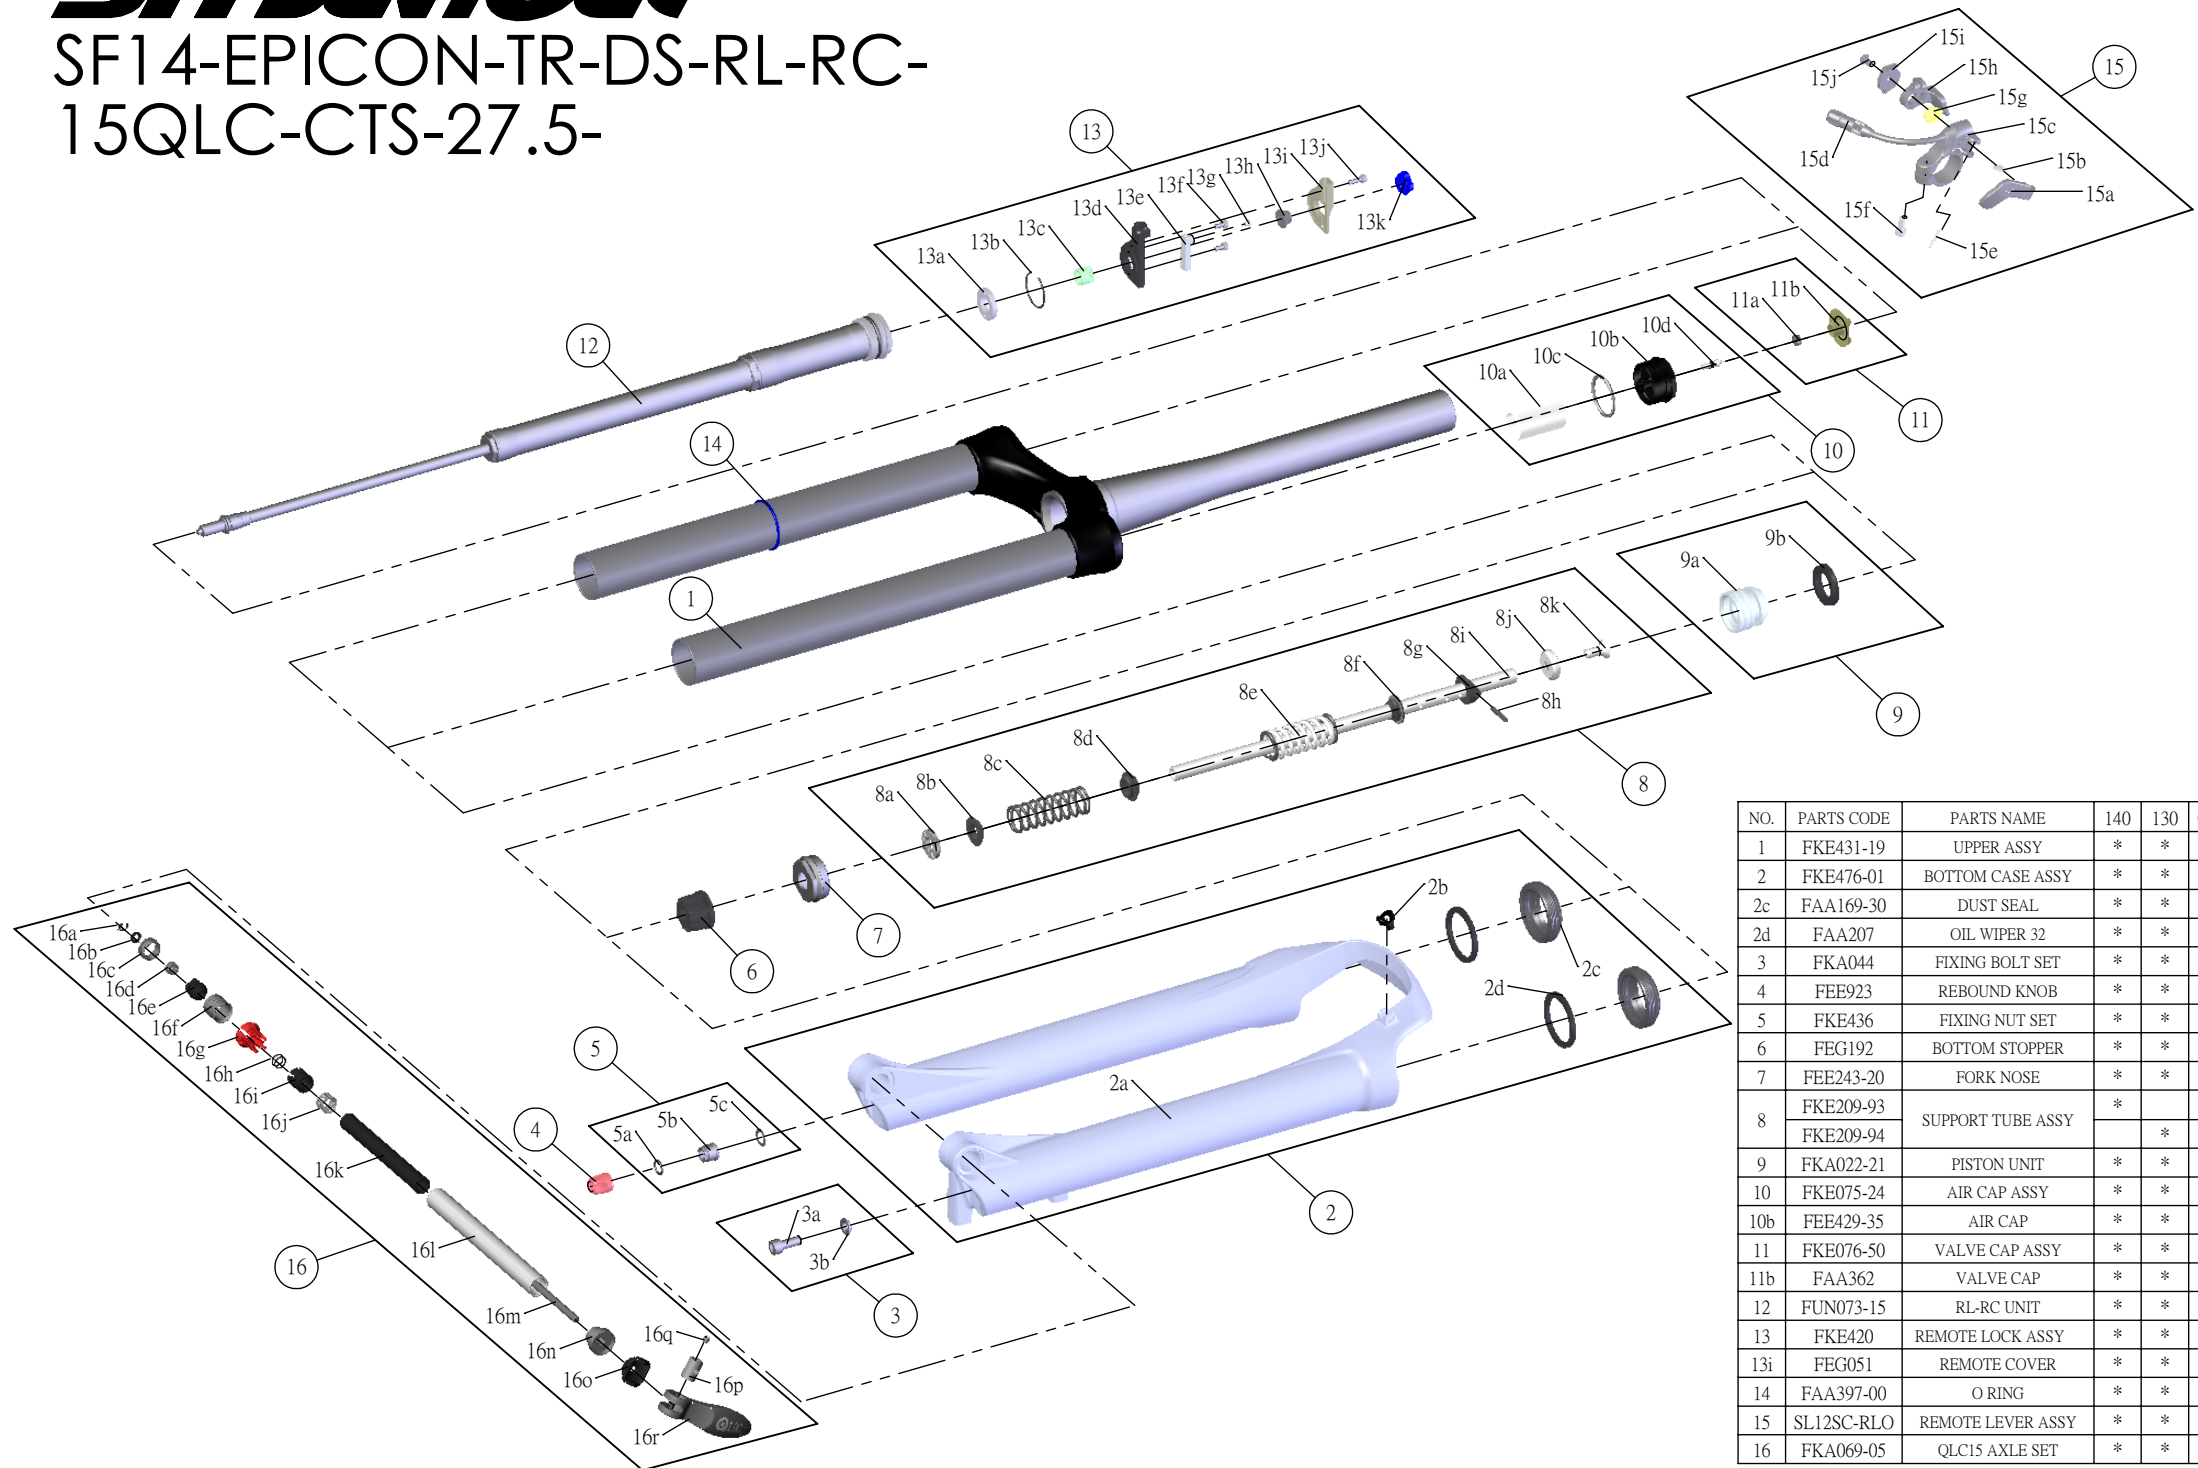

SUNTOUR

SF14-EPICON-TR-DS-RL-RC- 15QLC-CTS-27.5-

Date	2013.07.08	Version	1
Amended			

NO.	PARTS CODE	PARTS NAME	140	130	QT
1	FKE431-19	UPPER ASSY	*	*	1
2	FKE476-01	BOTTOM CASE ASSY	*	*	1
2c	FAA169-30	DUST SEAL	*	*	2
2d	FAA207	OIL WIPER 32	*	*	2
3	FKA044	FIXING BOLT SET	*	*	1
4	FEE923	REBOUND KNOB	*	*	1
5	FKE436	FIXING NUT SET	*	*	1
6	FEG192	BOTTOM STOPPER	*	*	1
7	FEE243-20	FORK NOSE	*	*	1
8	FKE209-93	SUPPORT TUBE ASSY	*		1
	FKE209-94			*	1
9	FKA022-21	PISTON UNIT	*	*	1
10	FKE075-24	AIR CAP ASSY	*	*	1
10b	FEE429-35	AIR CAP	*	*	1
11	FKE076-50	VALVE CAP ASSY	*	*	1
11b	FAA362	VALVE CAP	*	*	1
12	FUN073-15	RL-RC UNIT	*	*	1
13	FKE420	REMOTE LOCK ASSY	*	*	1
13i	FEG051	REMOTE COVER	*	*	1
14	FAA397-00	O RING	*	*	1
15	SL12SC-RLO	REMOTE LEVER ASSY	*	*	1
16	FKA069-05	QLC15 AXLE SET	*	*	1