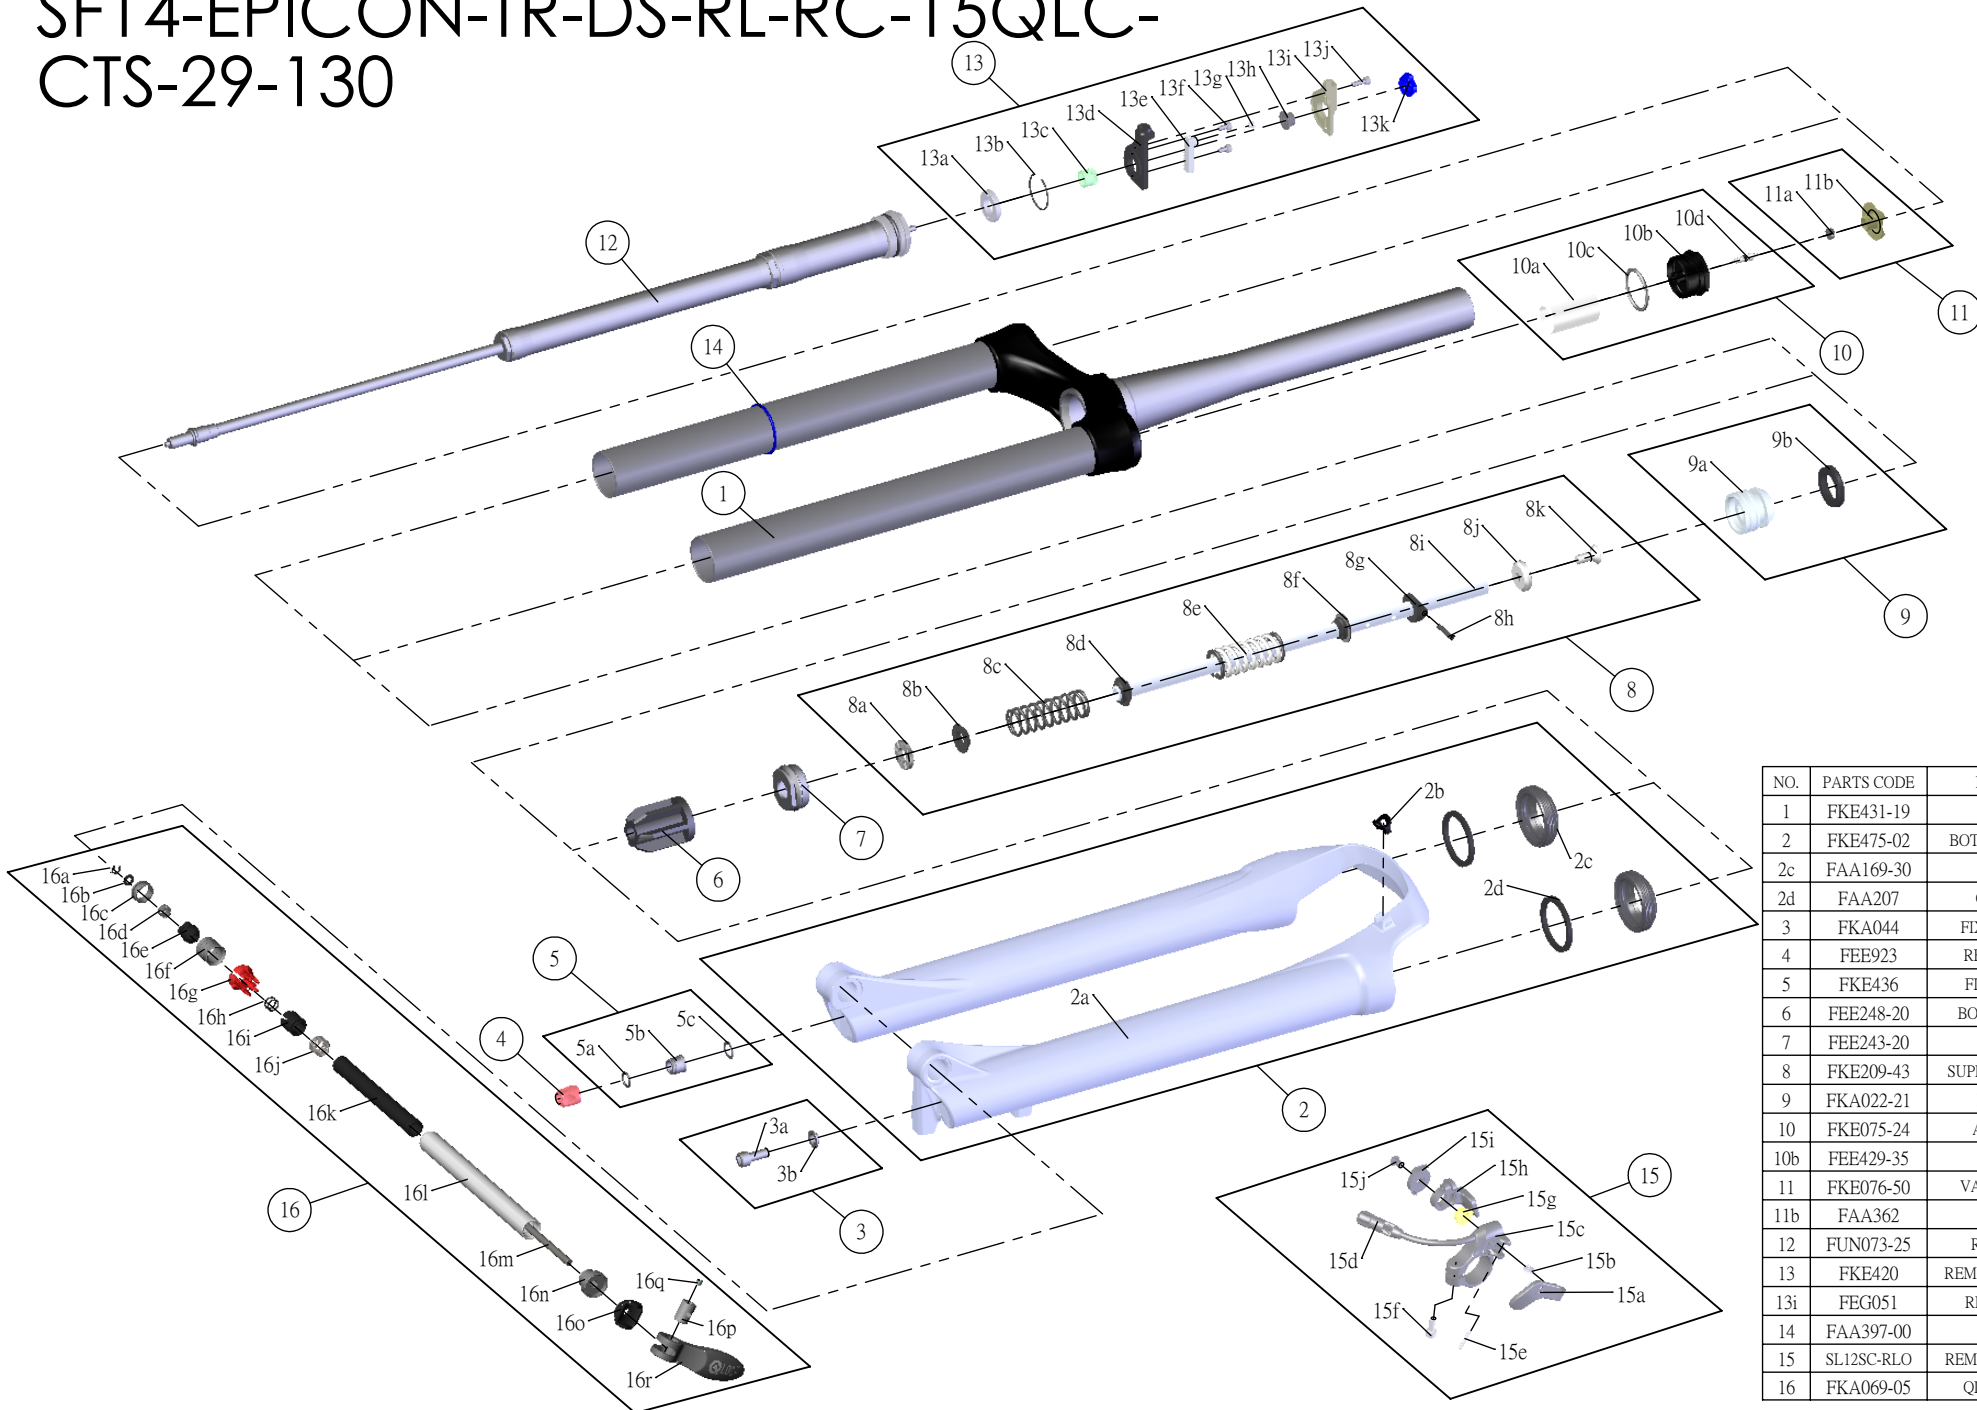

# SR SUNTOUR

## SF14-EPICON-TR-DS-RL-RC-15QLC- CTS-29-130

Date	2013.07.09	Version	1
Amended			

NO.	PARTS CODE	PARTS NAME	130	QT
1	FKE431-19	UPPER ASSY	*	1
2	FKE475-02	BOTTOM CASE ASSY	*	1
2c	FAA169-30	DUST SEAL	*	2
2d	FAA207	OIL WIPER 32	*	2
3	FKA044	FIXING BOLT SET	*	1
4	FEE923	REBOUND KNOB	*	1
5	FKE436	FIXING NUT SET	*	1
6	FEE248-20	BOTTOM STOPPER	*	1
7	FEE243-20	FORK NOSE	*	1
8	FKE209-43	SUPPORT TUBE ASSY	*	1
9	FKA022-21	PISTON UNIT	*	1
10	FKE075-24	AIR CAP ASSY	*	1
10b	FEE429-35	AIR CAP	*	1
11	FKE076-50	VALVE CAP ASSY	*	1
11b	FAA362	VALVE CAP	*	1
12	FUN073-25	RL-RC-29 UNIT	*	1
13	FKE420	REMOTE LOCK ASSY	*	1
13i	FEG051	REMOTE COVER	*	1
14	FAA397-00	O RING	*	1
15	SL12SC-RLO	REMOTE LEVER ASSY	*	1
16	FKA069-05	QLC15 AXLE SET	*	1