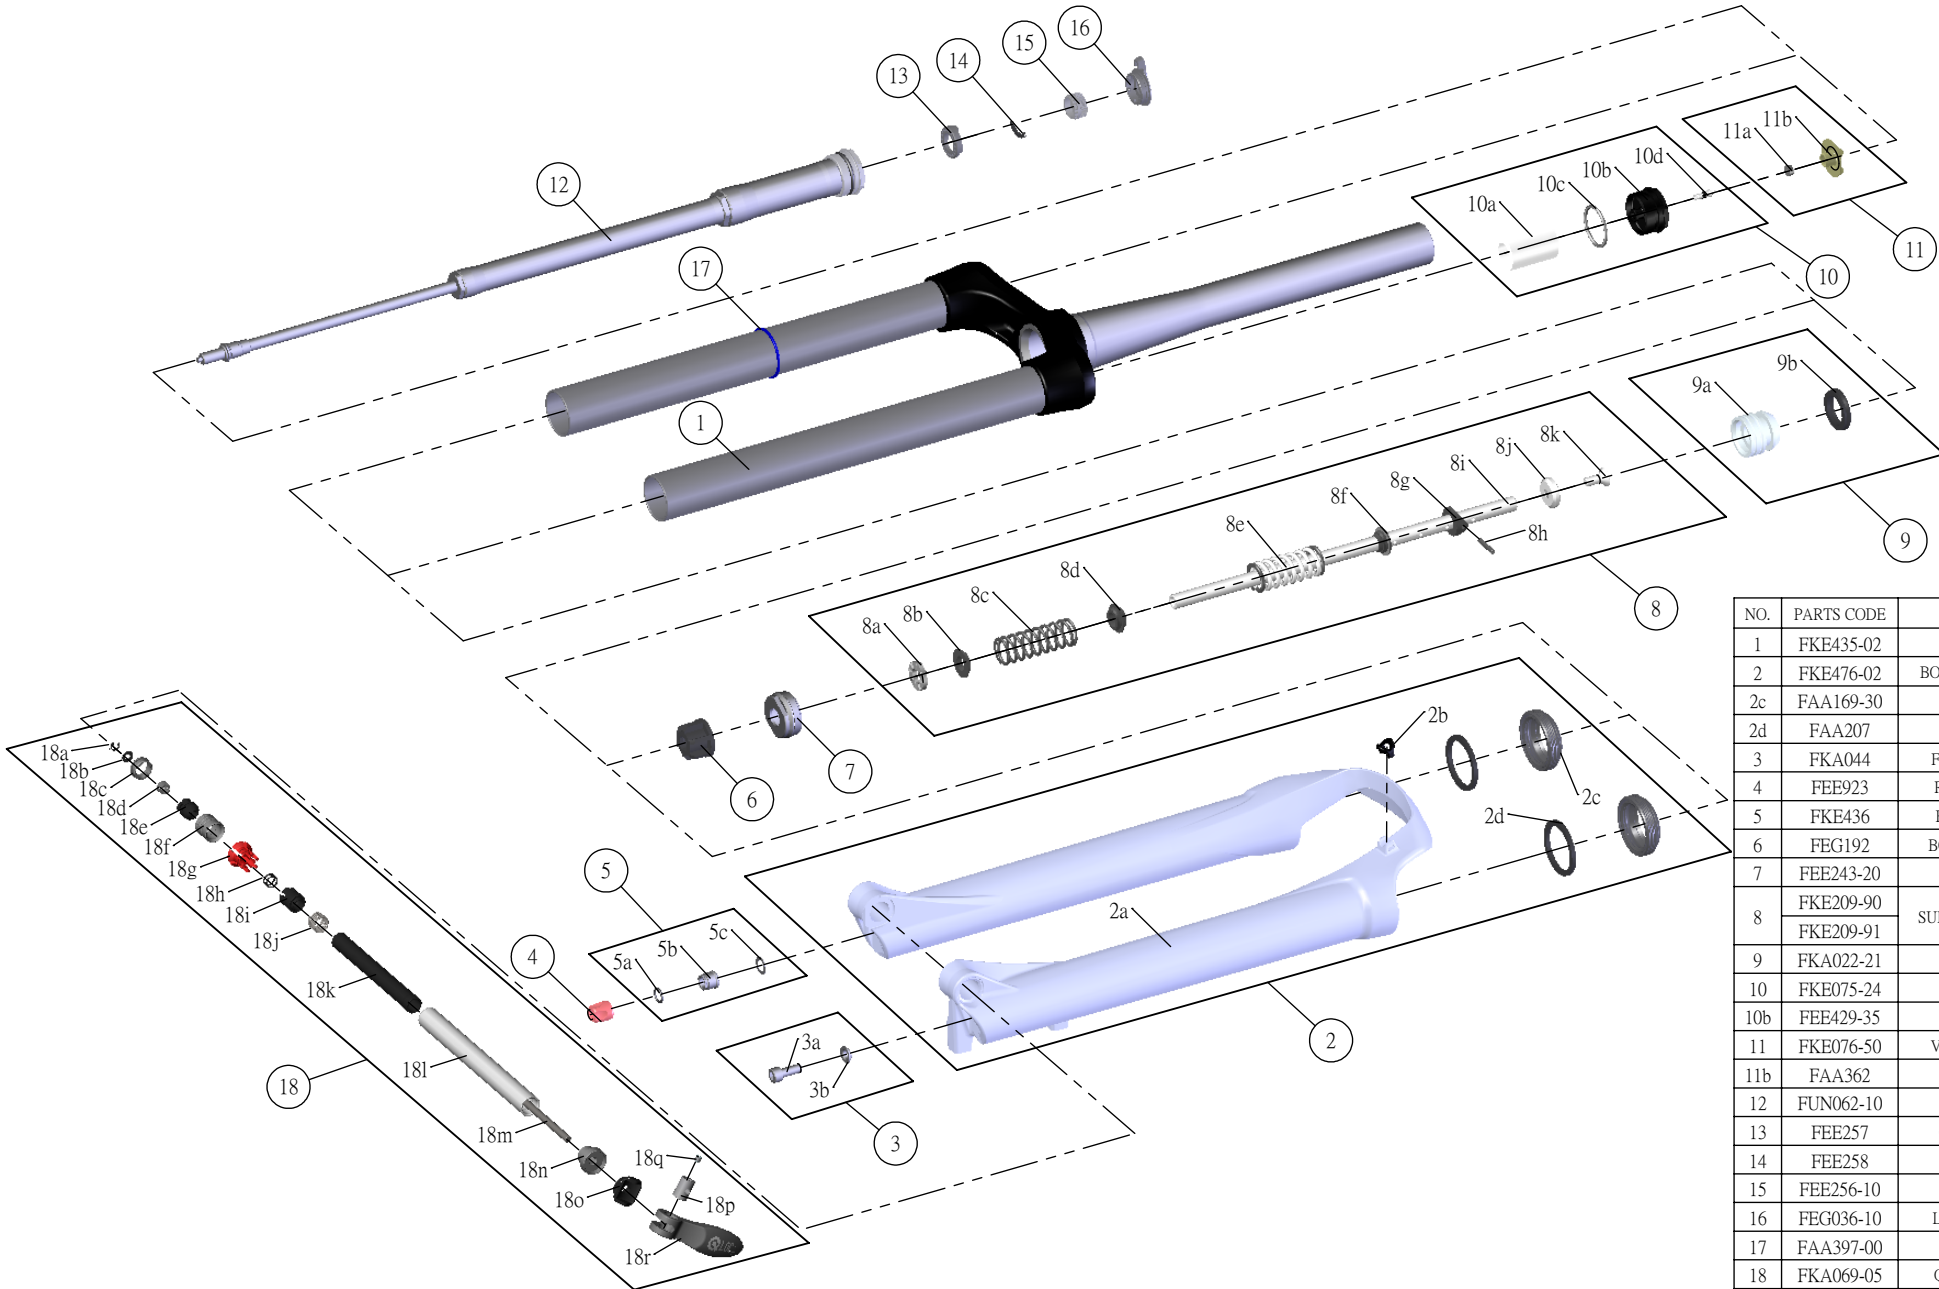

## SF14-EPICON-XC-DS-LO-R-15QLC-CTS-27.5-

NO.	PARTS CODE	PARTS NAME	120	100	QT
1	FKE435-02	UPPER ASSY	*	*	1
2	FKE476-02	BOTTOM CASE ASSY	*	*	1
2c	FAA169-30	DUST SEAL	*	*	2
2d	FAA207	OIL WIPER 32	*	*	2
3	FKA044	FIXING BOLT SET	*	*	1
4	FEE923	REBOUND KNOB	*	*	1
5	FKE436	FIXING NUT SET	*	*	1
6	FEG192	BOTTOM STOPPER	*	*	1
7	FEE243-20	FORK NOSE	*	*	1
8	FKE209-90	SUPPORT TUBE ASSY	*		1
	FKE209-91			*	1
9	FKA022-21	PISTON UNIT	*	*	1
10	FKE075-24	AIR CAP ASSY	*	*	1
10b	FEE429-35	AIR CAP	*	*	1
11	FKE076-50	VALVE CAP ASSY	*	*	1
11b	FAA362	VALVE CAP	*	*	1
12	FUN062-10	LOR UNIT	*	*	1
13	FEE257	CLICK HOLDER	*	*	1
14	FEE258	ADJUST CLICK	*	*	1
15	FEE256-10	ADJUST CORE	*	*	1
16	FEG036-10	LOCK OUT KNOB	*	*	1
17	FAA397-00	O RING	*	*	1
18	FKA069-05	QLC15 AXLE SET	*	*	1