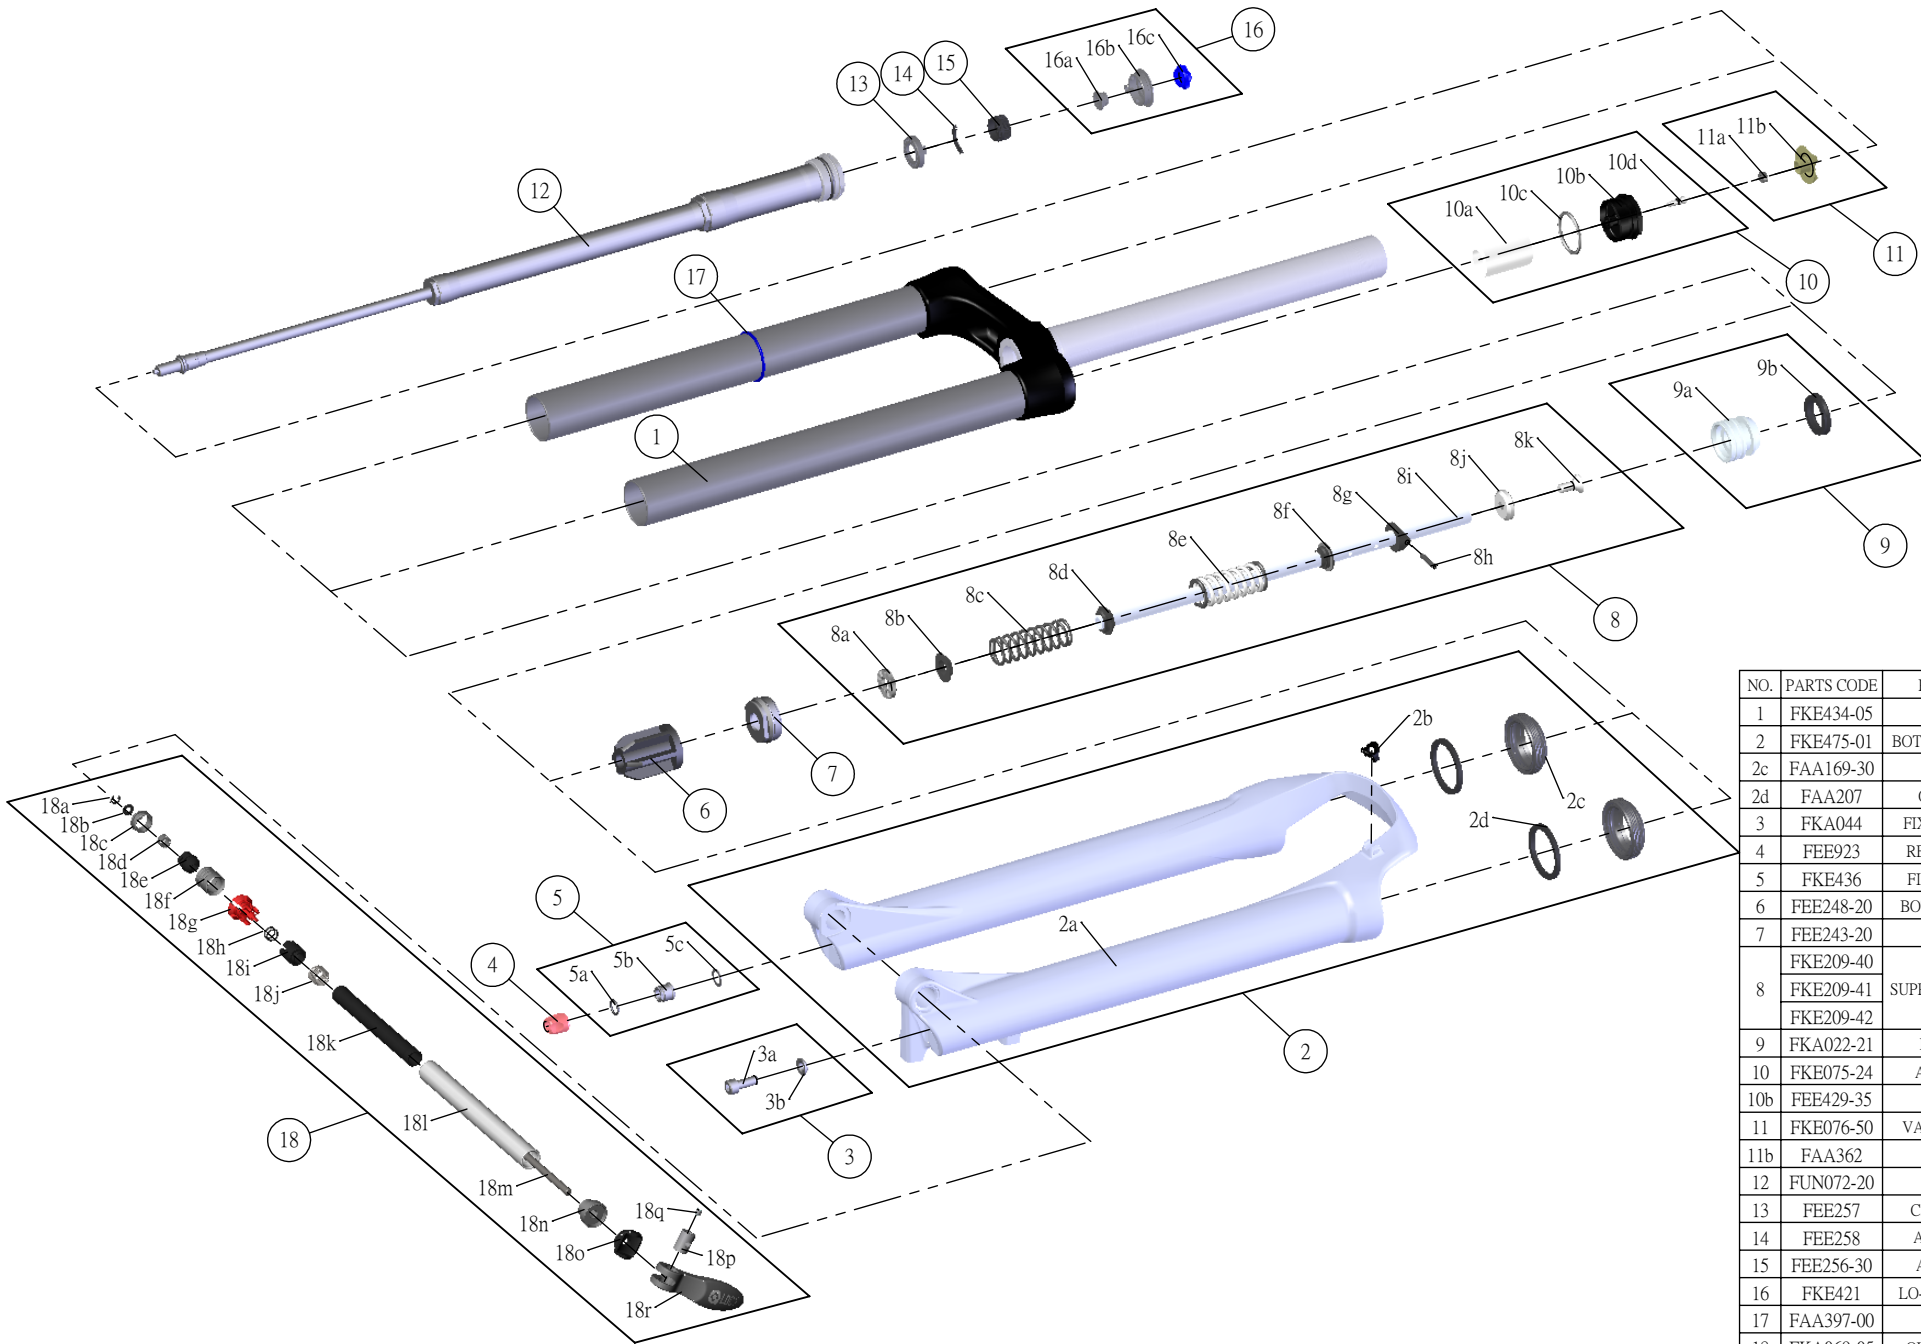

# SUNTOUR

## SF14-EPICON-XC-DS-LO-RC-15QLC-29-

Date	2013.07.09	Version	1
Amended			

NO.	PARTS CODE	PARTS NAME	120	100	80	QT
1	FKE434-05	UPPER ASSY	*	*	*	1
2	FKE475-01	BOTTOM CASE ASSY	*	*	*	1
2c	FAA169-30	DUST SEAL	*	*	*	2
2d	FAA207	OIL WIPER 32	*	*	*	2
3	FKA044	FIXING BOLT SET	*	*	*	1
4	FEE923	REBOUND KNOB	*	*	*	1
5	FKE436	FIXING NUT SET	*	*	*	1
6	FEE248-20	BOTTOM STOPPER	*	*	*	1
7	FEE243-20	FORK NOSE	*	*	*	1
8	FKE209-40	SUPPORT TUBE ASSY	*	*	*	1
	FKE209-42		*	*	*	1
9	FKA022-21	PISTON UNIT	*	*	*	1
10	FKE075-24	AIR CAP ASSY	*	*	*	1
10b	FEE429-35	AIR CAP	*	*	*	1
11	FKE076-50	VALVE CAP ASSY	*	*	*	1
11b	FAA362	VALVE CAP	*	*	*	1
12	FUN072-20	LOR UNIT	*	*	*	1
13	FEE257	CLICK HOLDER	*	*	*	1
14	FEE258	ADJUST CLICK	*	*	*	1
15	FEE256-30	ADJUST CORE	*	*	*	1
16	FKE421	LO-RC KNOB ASSY	*	*	*	1
17	FAA397-00	O RING	*	*	*	1
18	FKA069-05	QLC15 AXLE SET	*	*	*	1