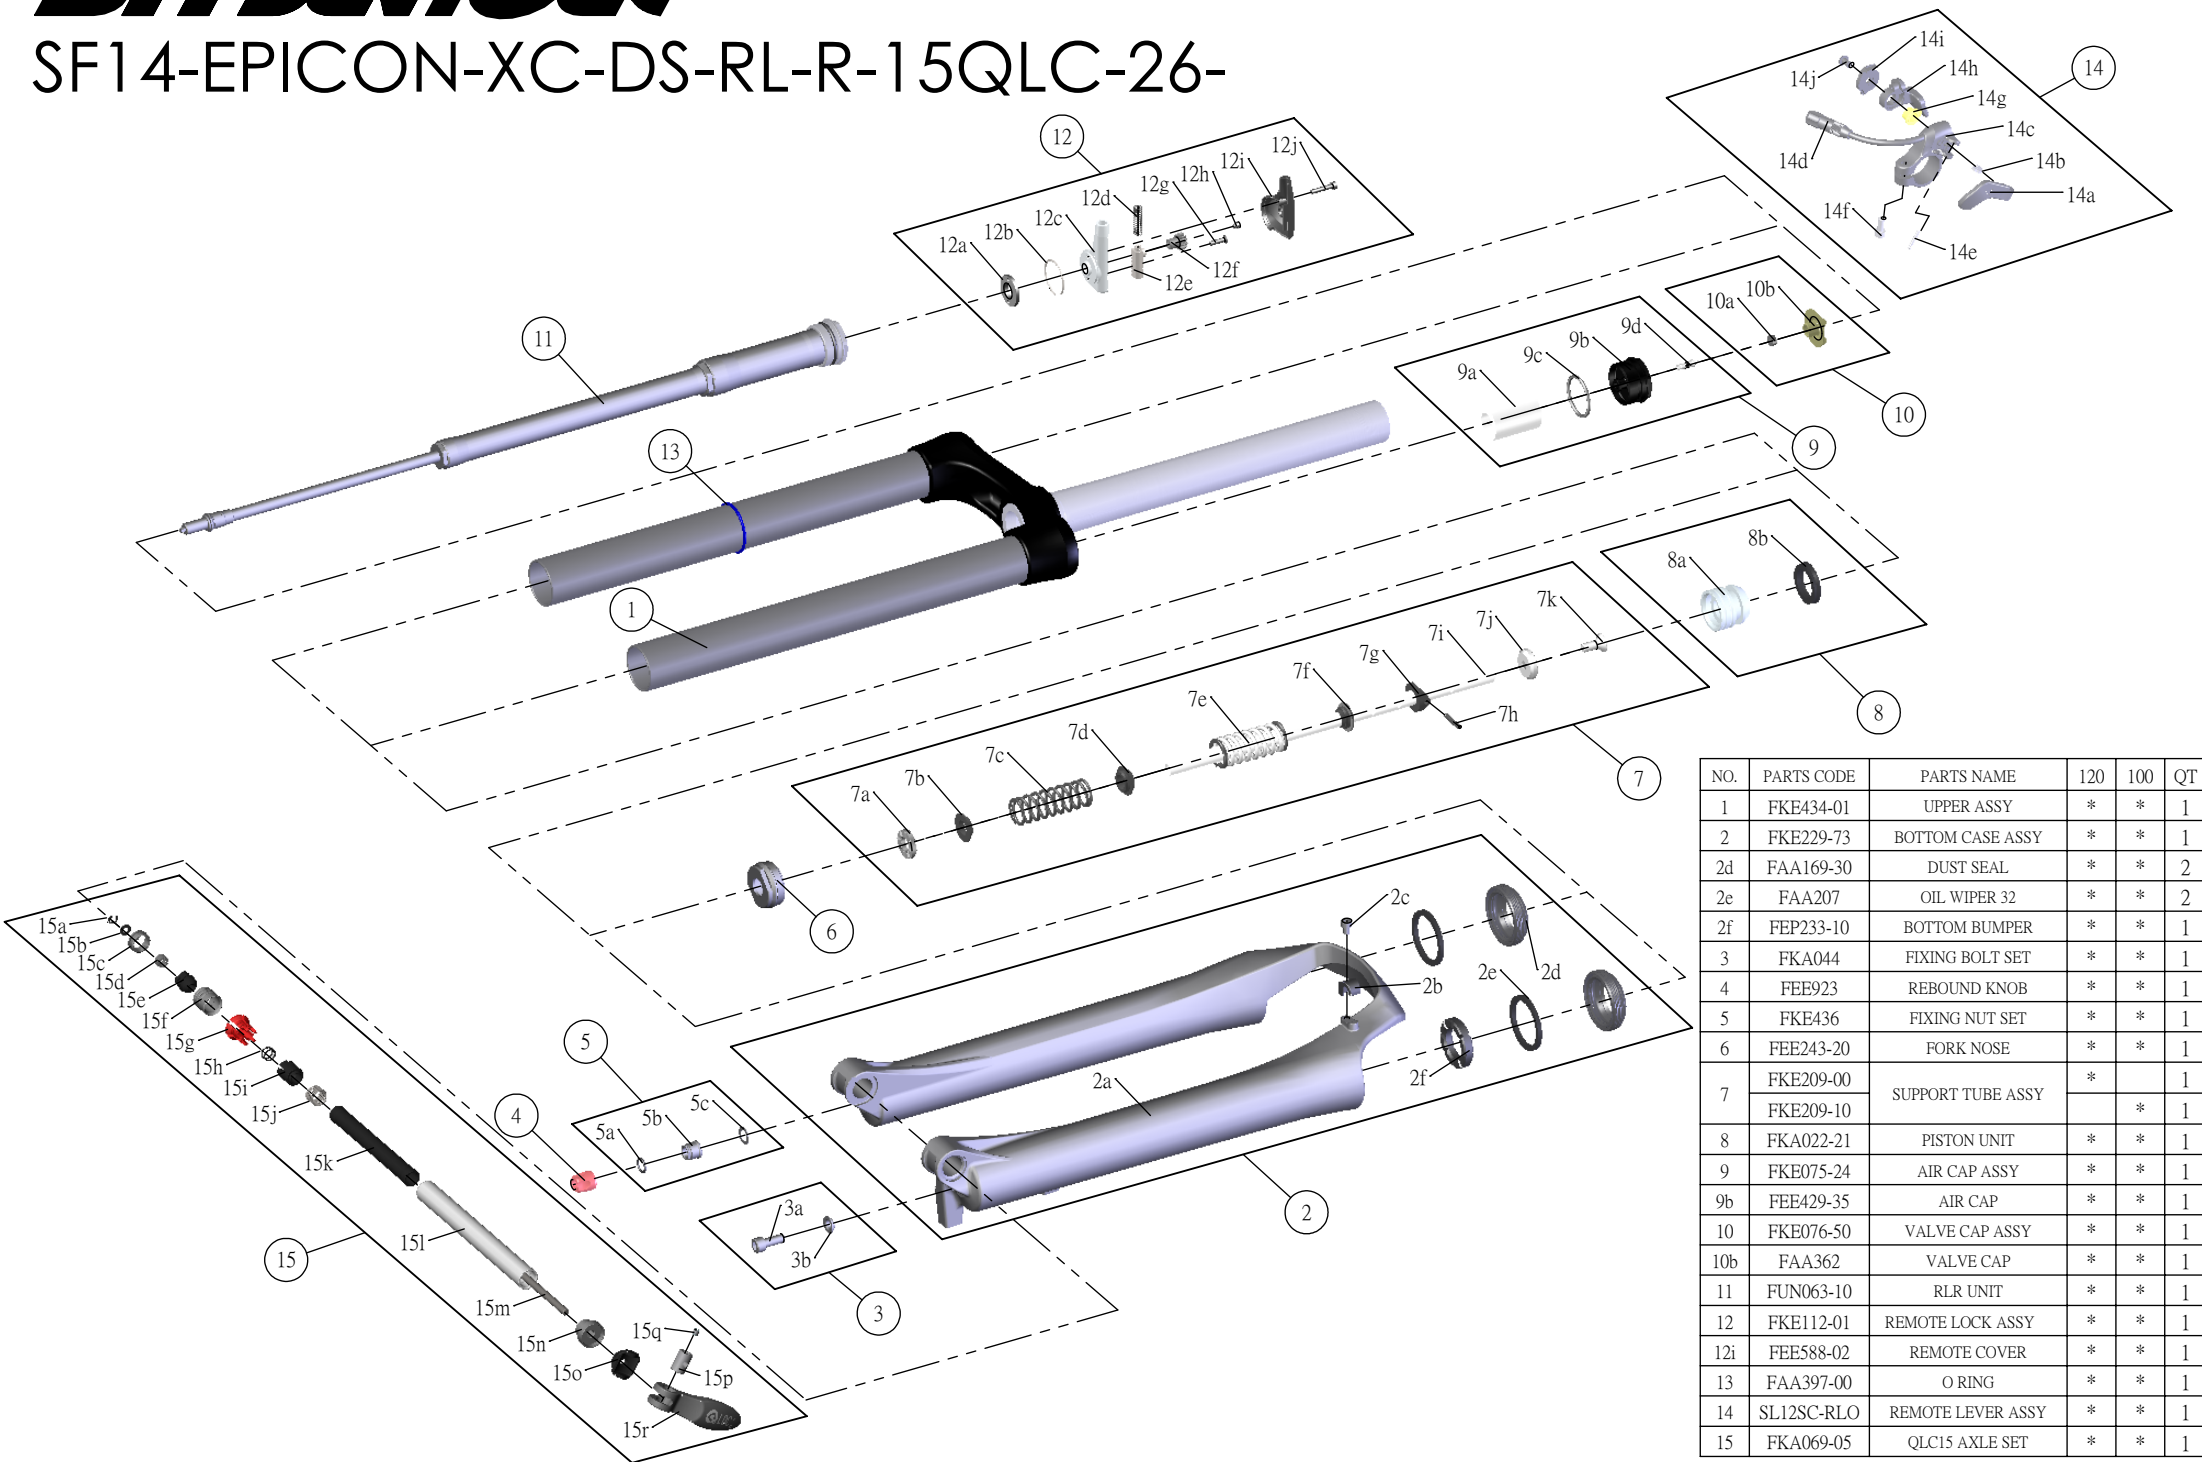

SUNTOUR

SF14-EPICON-XC-DS-RL-R-15QLC-26-

Date	2013.07.05	Version	1
Amended			

NO.	PARTS CODE	PARTS NAME	120	100	QT
1	FKE434-01	UPPER ASSY	*	*	1
2	FKE229-73	BOTTOM CASE ASSY	*	*	1
2d	FAA169-30	DUST SEAL	*	*	2
2e	FAA207	OIL WIPER 32	*	*	2
2f	FEP233-10	BOTTOM BUMPER	*	*	1
3	FKA044	FIXING BOLT SET	*	*	1
4	FEE923	REBOUND KNOB	*	*	1
5	FKE436	FIXING NUT SET	*	*	1
6	FEE243-20	FORK NOSE	*	*	1
7	FKE209-00	SUPPORT TUBE ASSY	*		1
	FKE209-10			*	1
8	FKA022-21	PISTON UNIT	*	*	1
9	FKE075-24	AIR CAP ASSY	*	*	1
9b	FEE429-35	AIR CAP	*	*	1
10	FKE076-50	VALVE CAP ASSY	*	*	1
10b	FAA362	VALVE CAP	*	*	1
11	FUN063-10	RLR UNIT	*	*	1
12	FKE112-01	REMOTE LOCK ASSY	*	*	1
12i	FEE588-02	REMOTE COVER	*	*	1
13	FAA397-00	O RING	*	*	1
14	SL12SC-RLO	REMOTE LEVER ASSY	*	*	1
15	FKA069-05	QLC15 AXLE SET	*	*	1