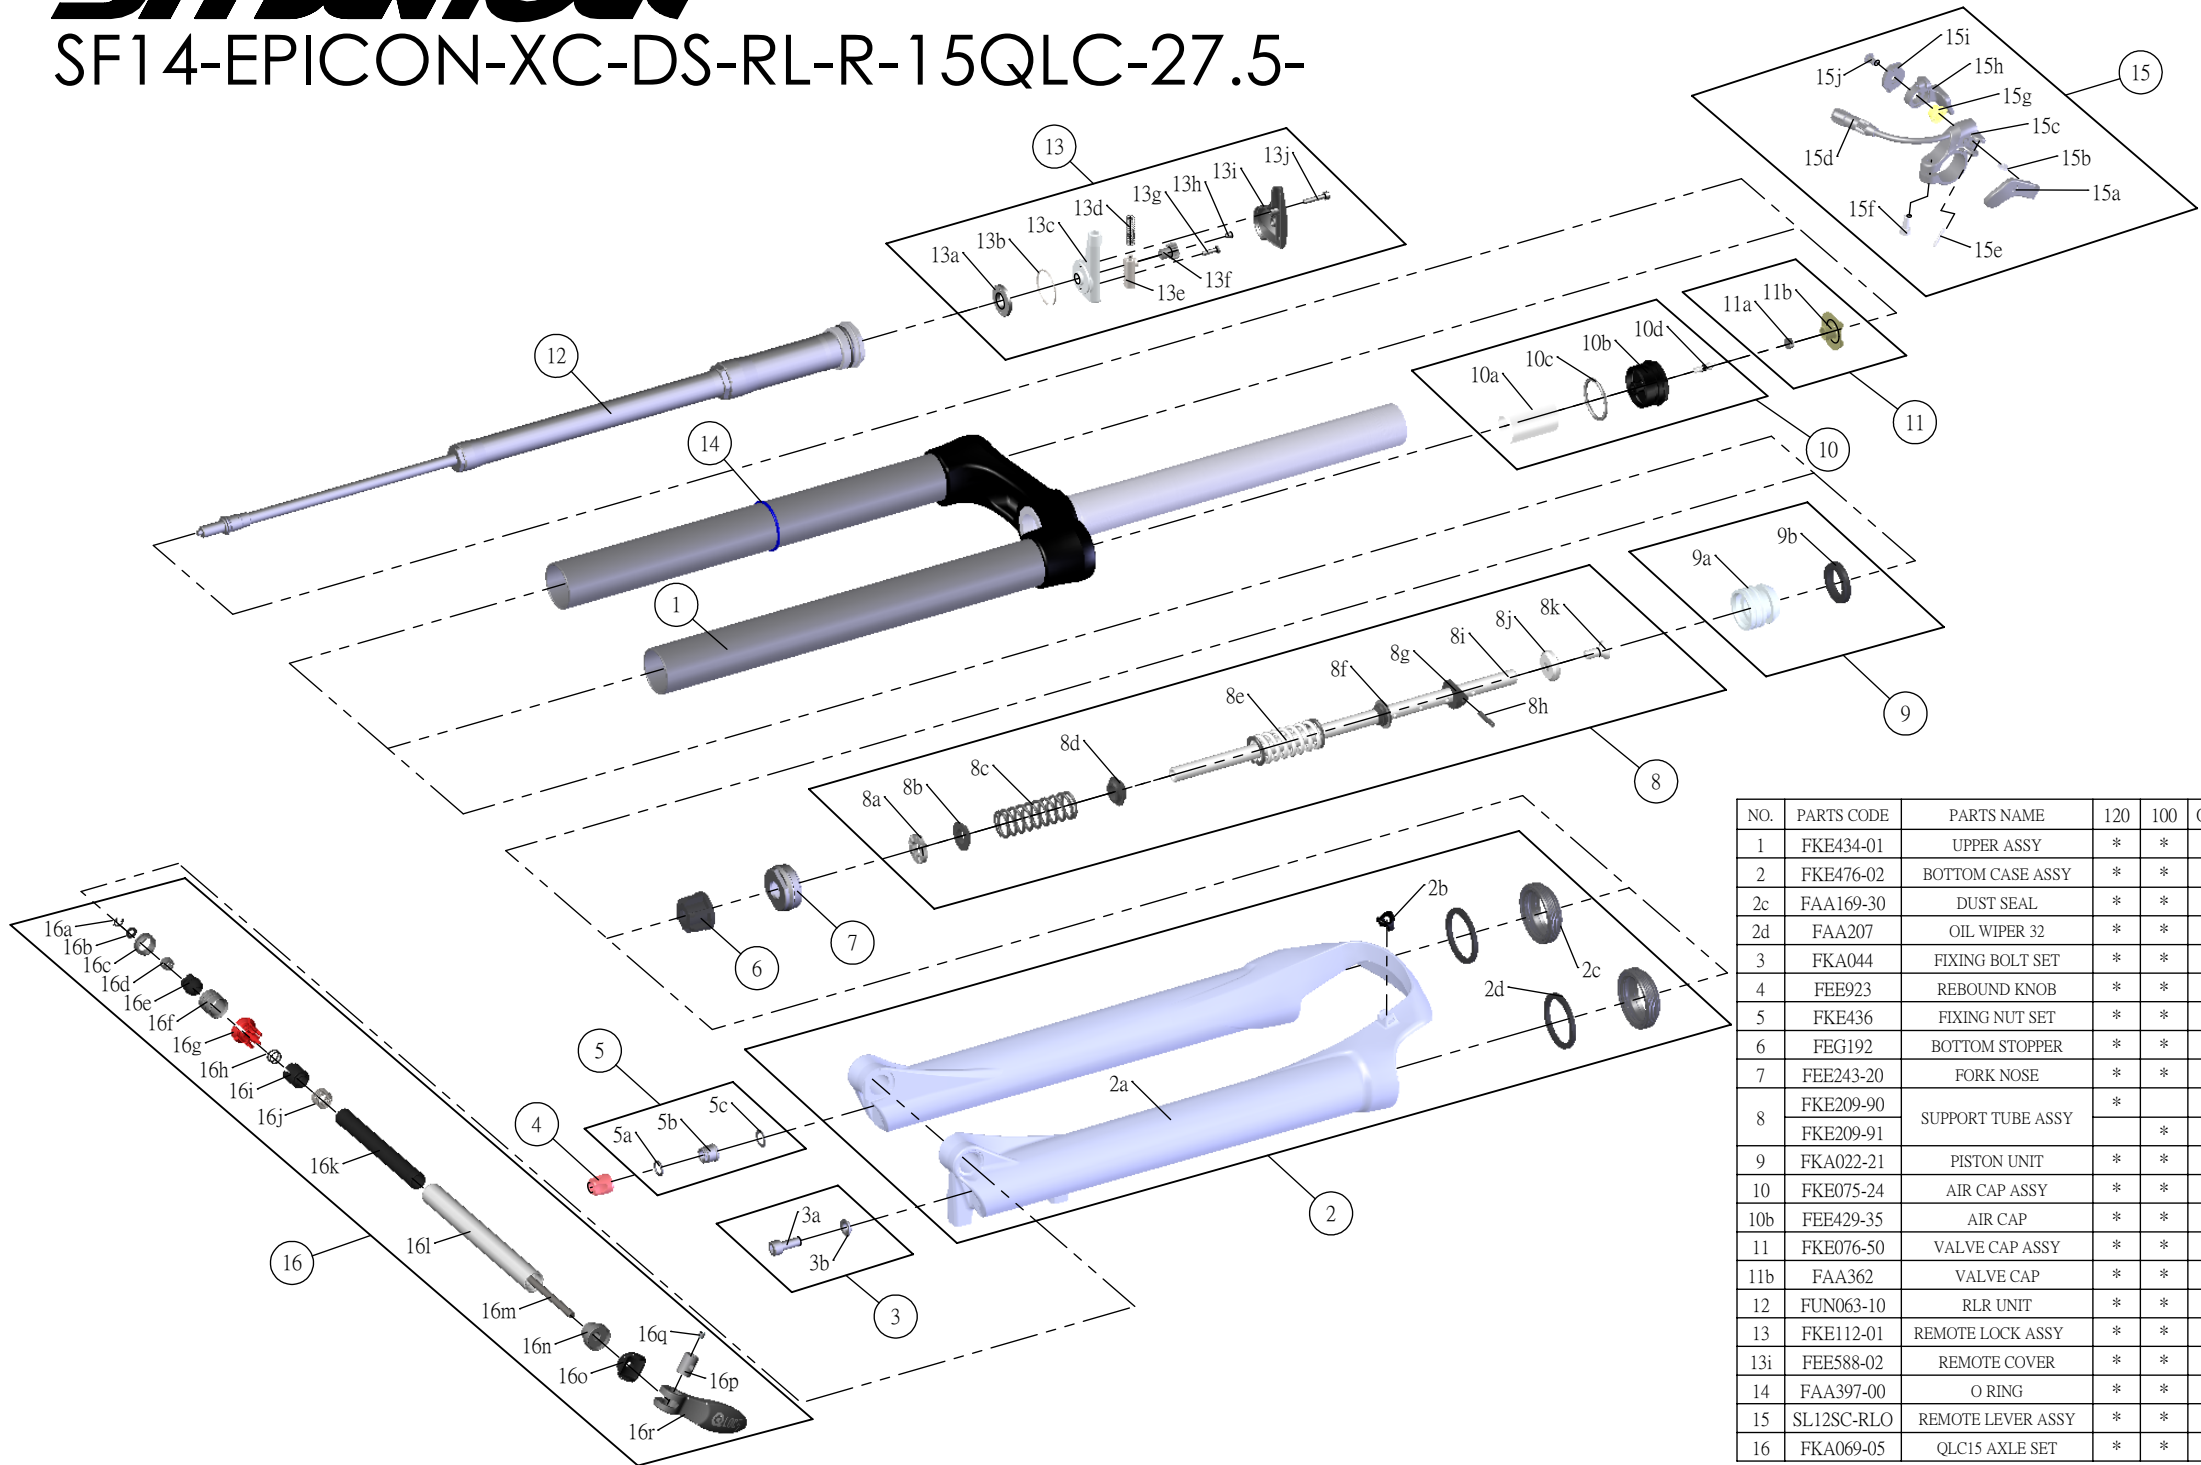

SUNTOUR

SF14-EPICON-XC-DS-RL-R-15QLC-27.5-

Date	2013.07.08	Version	1
Amended			

NO.	PARTS CODE	PARTS NAME	120	100	QT
1	FKE434-01	UPPER ASSY	*	*	1
2	FKE476-02	BOTTOM CASE ASSY	*	*	1
2c	FAA169-30	DUST SEAL	*	*	2
2d	FAA207	OIL WIPER 32	*	*	2
3	FKA044	FIXING BOLT SET	*	*	1
4	FEE923	REBOUND KNOB	*	*	1
5	FKE436	FIXING NUT SET	*	*	1
6	FEG192	BOTTOM STOPPER	*	*	1
7	FEE243-20	FORK NOSE	*	*	1
8	FKE209-90	SUPPORT TUBE ASSY	*	*	1
	FKE209-91		*	*	1
9	FKA022-21	PISTON UNIT	*	*	1
10	FKE075-24	AIR CAP ASSY	*	*	1
10b	FEE429-35	AIR CAP	*	*	1
11	FKE076-50	VALVE CAP ASSY	*	*	1
11b	FAA362	VALVE CAP	*	*	1
12	FUN063-10	RLR UNIT	*	*	1
13	FKE112-01	REMOTE LOCK ASSY	*	*	1
13i	FEE588-02	REMOTE COVER	*	*	1
14	FAA397-00	O RING	*	*	1
15	SL12SC-RLO	REMOTE LEVER ASSY	*	*	1
16	FKA069-05	QLC15 AXLE SET	*	*	1