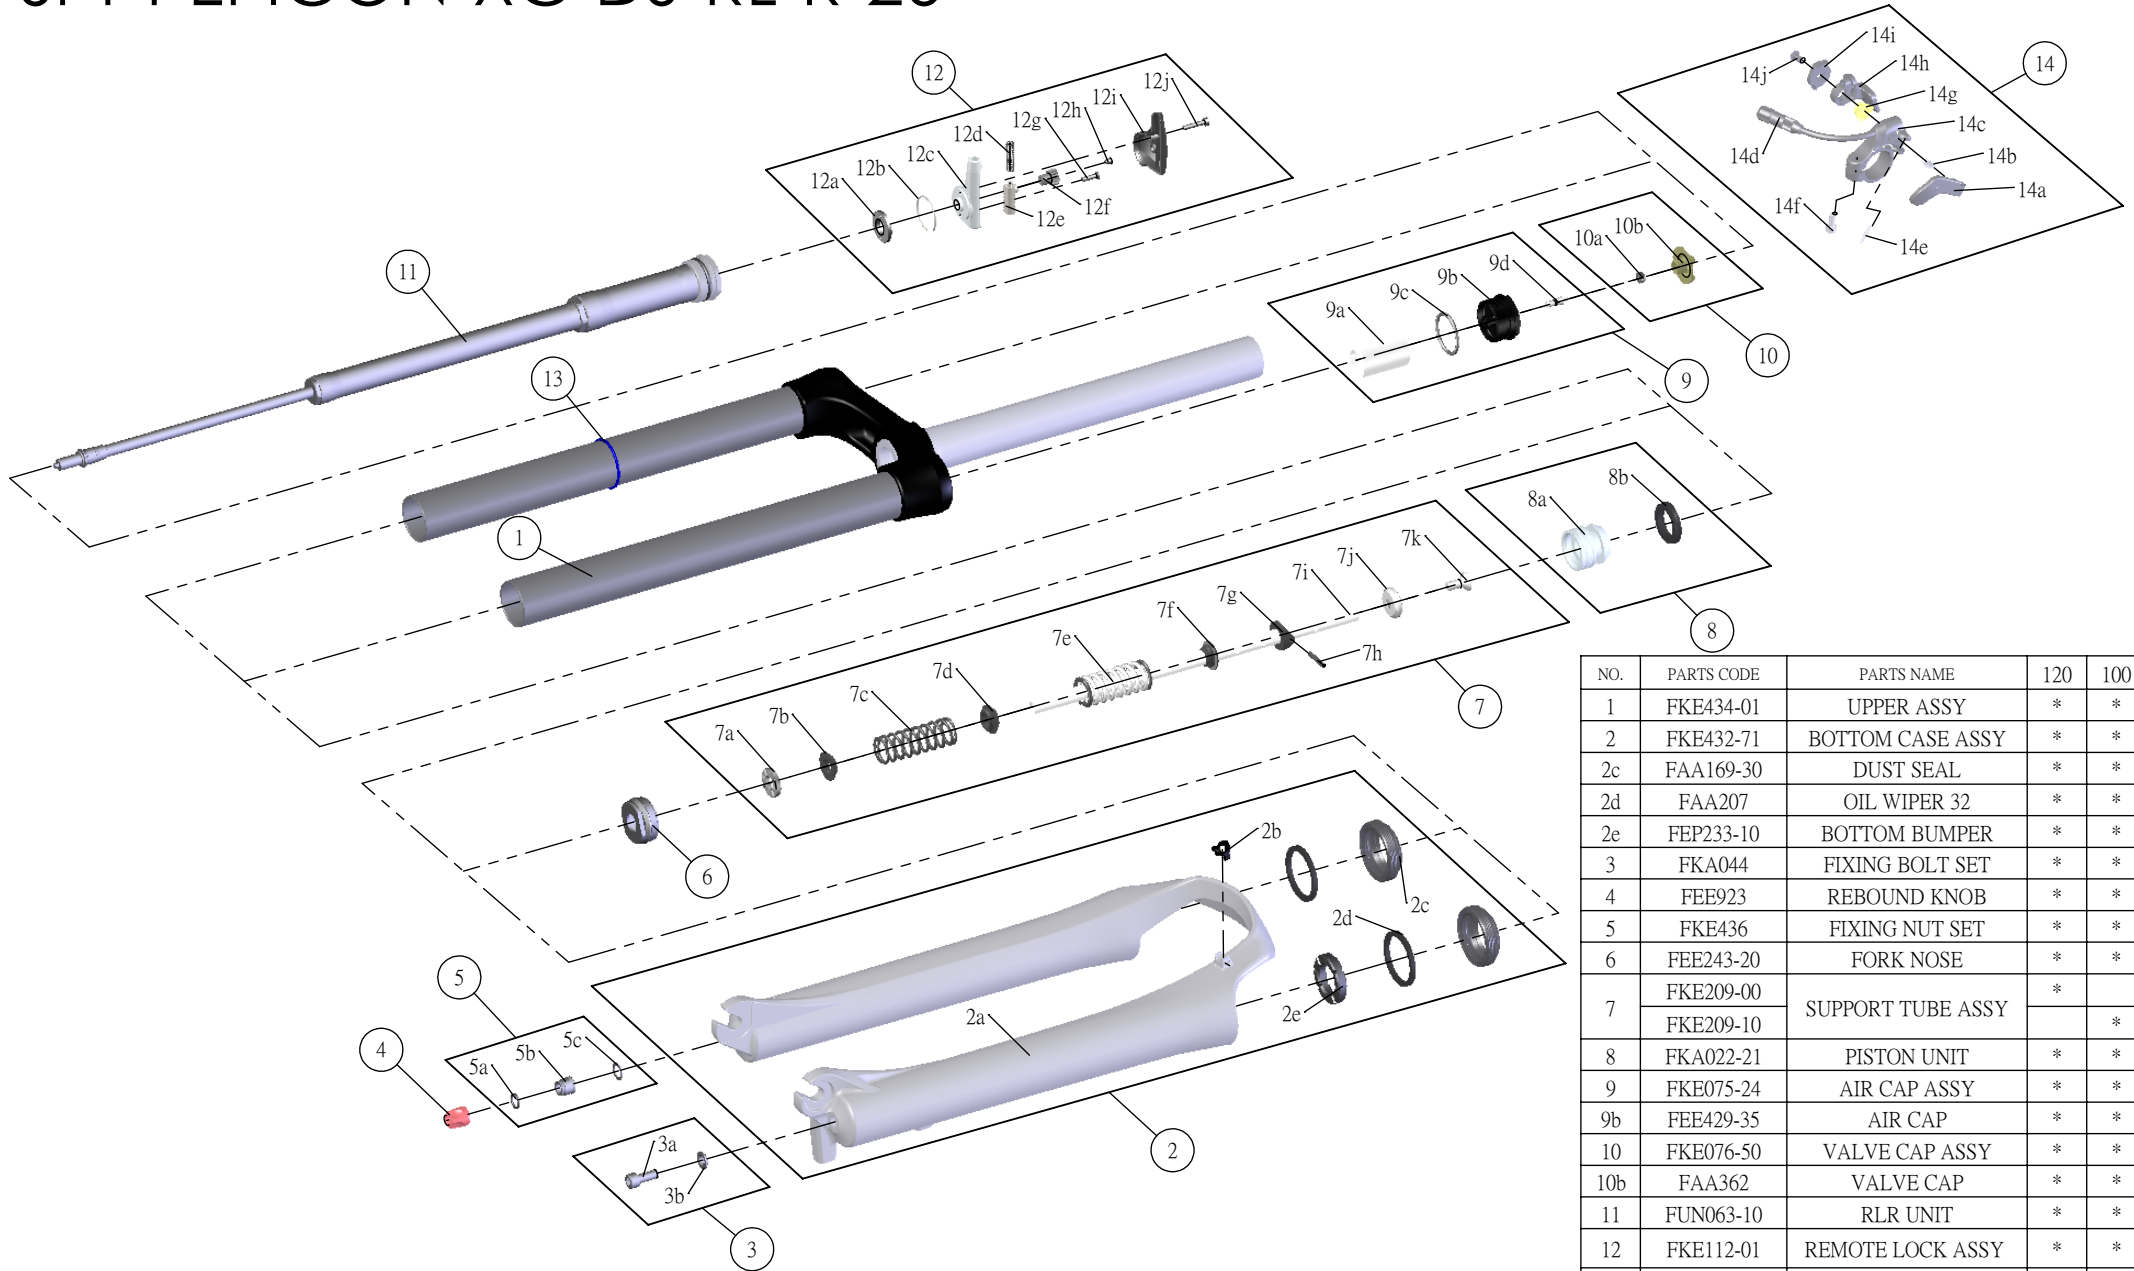

SUNTOUR

SF14-EPICON-XC-DS-RL-R-26-

Date	2013.07.05	Version	1
Amended			

NO.	PARTS CODE	PARTS NAME	120	100	QT
1	FKE434-01	UPPER ASSY	*	*	1
2	FKE432-71	BOTTOM CASE ASSY	*	*	1
2c	FAA169-30	DUST SEAL	*	*	2
2d	FAA207	OIL WIPER 32	*	*	2
2e	FEP233-10	BOTTOM BUMPER	*	*	1
3	FKA044	FIXING BOLT SET	*	*	1
4	FEE923	REBOUND KNOB	*	*	1
5	FKE436	FIXING NUT SET	*	*	1
6	FEE243-20	FORK NOSE	*	*	1
7	FKE209-00	SUPPORT TUBE ASSY	*		1
	FKE209-10			*	1
8	FKA022-21	PISTON UNIT	*	*	1
9	FKE075-24	AIR CAP ASSY	*	*	1
9b	FEE429-35	AIR CAP	*	*	1
10	FKE076-50	VALVE CAP ASSY	*	*	1
10b	FAA362	VALVE CAP	*	*	1
11	FUN063-10	RLR UNIT	*	*	1
12	FKE112-01	REMOTE LOCK ASSY	*	*	1
12i	FEE588-02	REMOTE COVER	*	*	1
13	FAA397-00	O RING	*	*	1
14	SL12SC-RLO	REMOTE LEVER ASSY	*	*	1