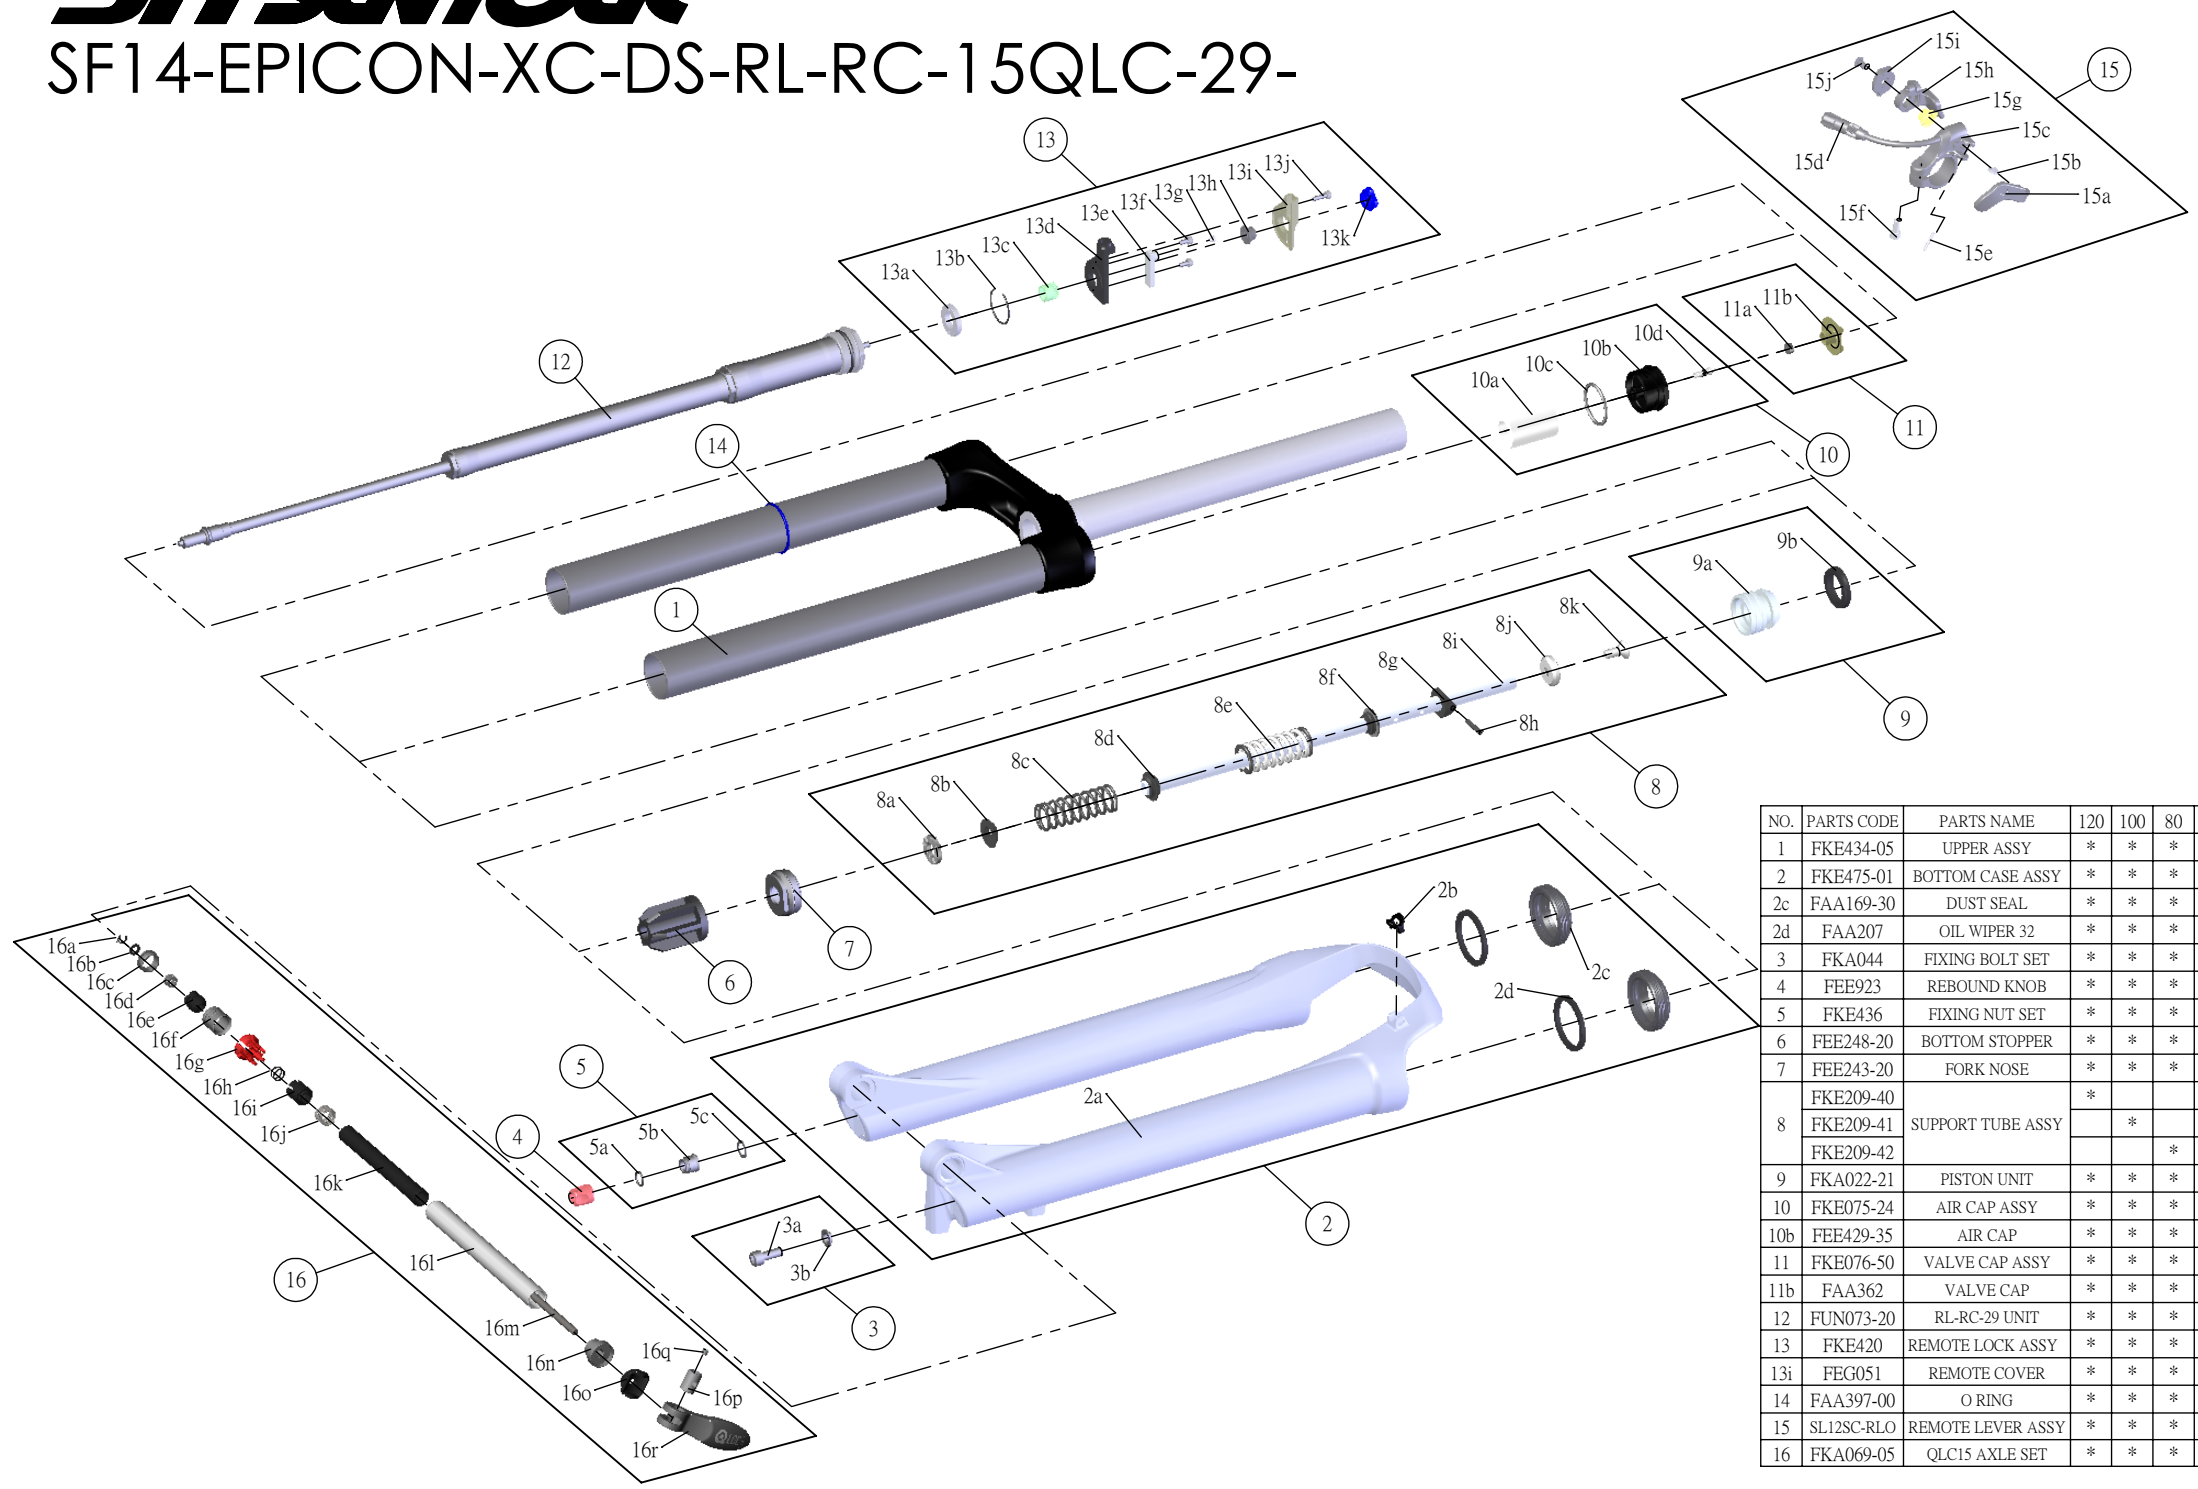

SR SUNTOUR

SF14-EPICON-XC-DS-RL-RC-15QLC-29-

Date	2013.07.09	Version	1
Amended			

NO.	PARTS CODE	PARTS NAME	120	100	80	QT
1	FKE434-05	UPPER ASSY	*	*	*	1
2	FKE475-01	BOTTOM CASE ASSY	*	*	*	1
2c	FAA169-30	DUST SEAL	*	*	*	2
2d	FAA207	OIL WIPER 32	*	*	*	2
3	FKA044	FIXING BOLT SET	*	*	*	1
4	FEE923	REBOUND KNOB	*	*	*	1
5	FKE436	FIXING NUT SET	*	*	*	1
6	FEE248-20	BOTTOM STOPPER	*	*	*	1
7	FEE243-20	FORK NOSE	*	*	*	1
8	FKE209-40	SUPPORT TUBE ASSY	*			1
	FKE209-41			*		1
	FKE209-42				*	1
9	FKA022-21	PISTON UNIT	*	*	*	1
10	FKE075-24	AIR CAP ASSY	*	*	*	1
10b	FEE429-35	AIR CAP	*	*	*	1
11	FKE076-50	VALVE CAP ASSY	*	*	*	1
11b	FAA362	VALVE CAP	*	*	*	1
12	FUN073-20	RL-RC-29 UNIT	*	*	*	1
13	FKE420	REMOTE LOCK ASSY	*	*	*	1
13i	FEG051	REMOTE COVER	*	*	*	1
14	FAA397-00	O RING	*	*	*	1
15	SL12SC-RLO	REMOTE LEVER ASSY	*	*	*	1
16	FKA069-05	QLC15 AXLE SET	*	*	*	1