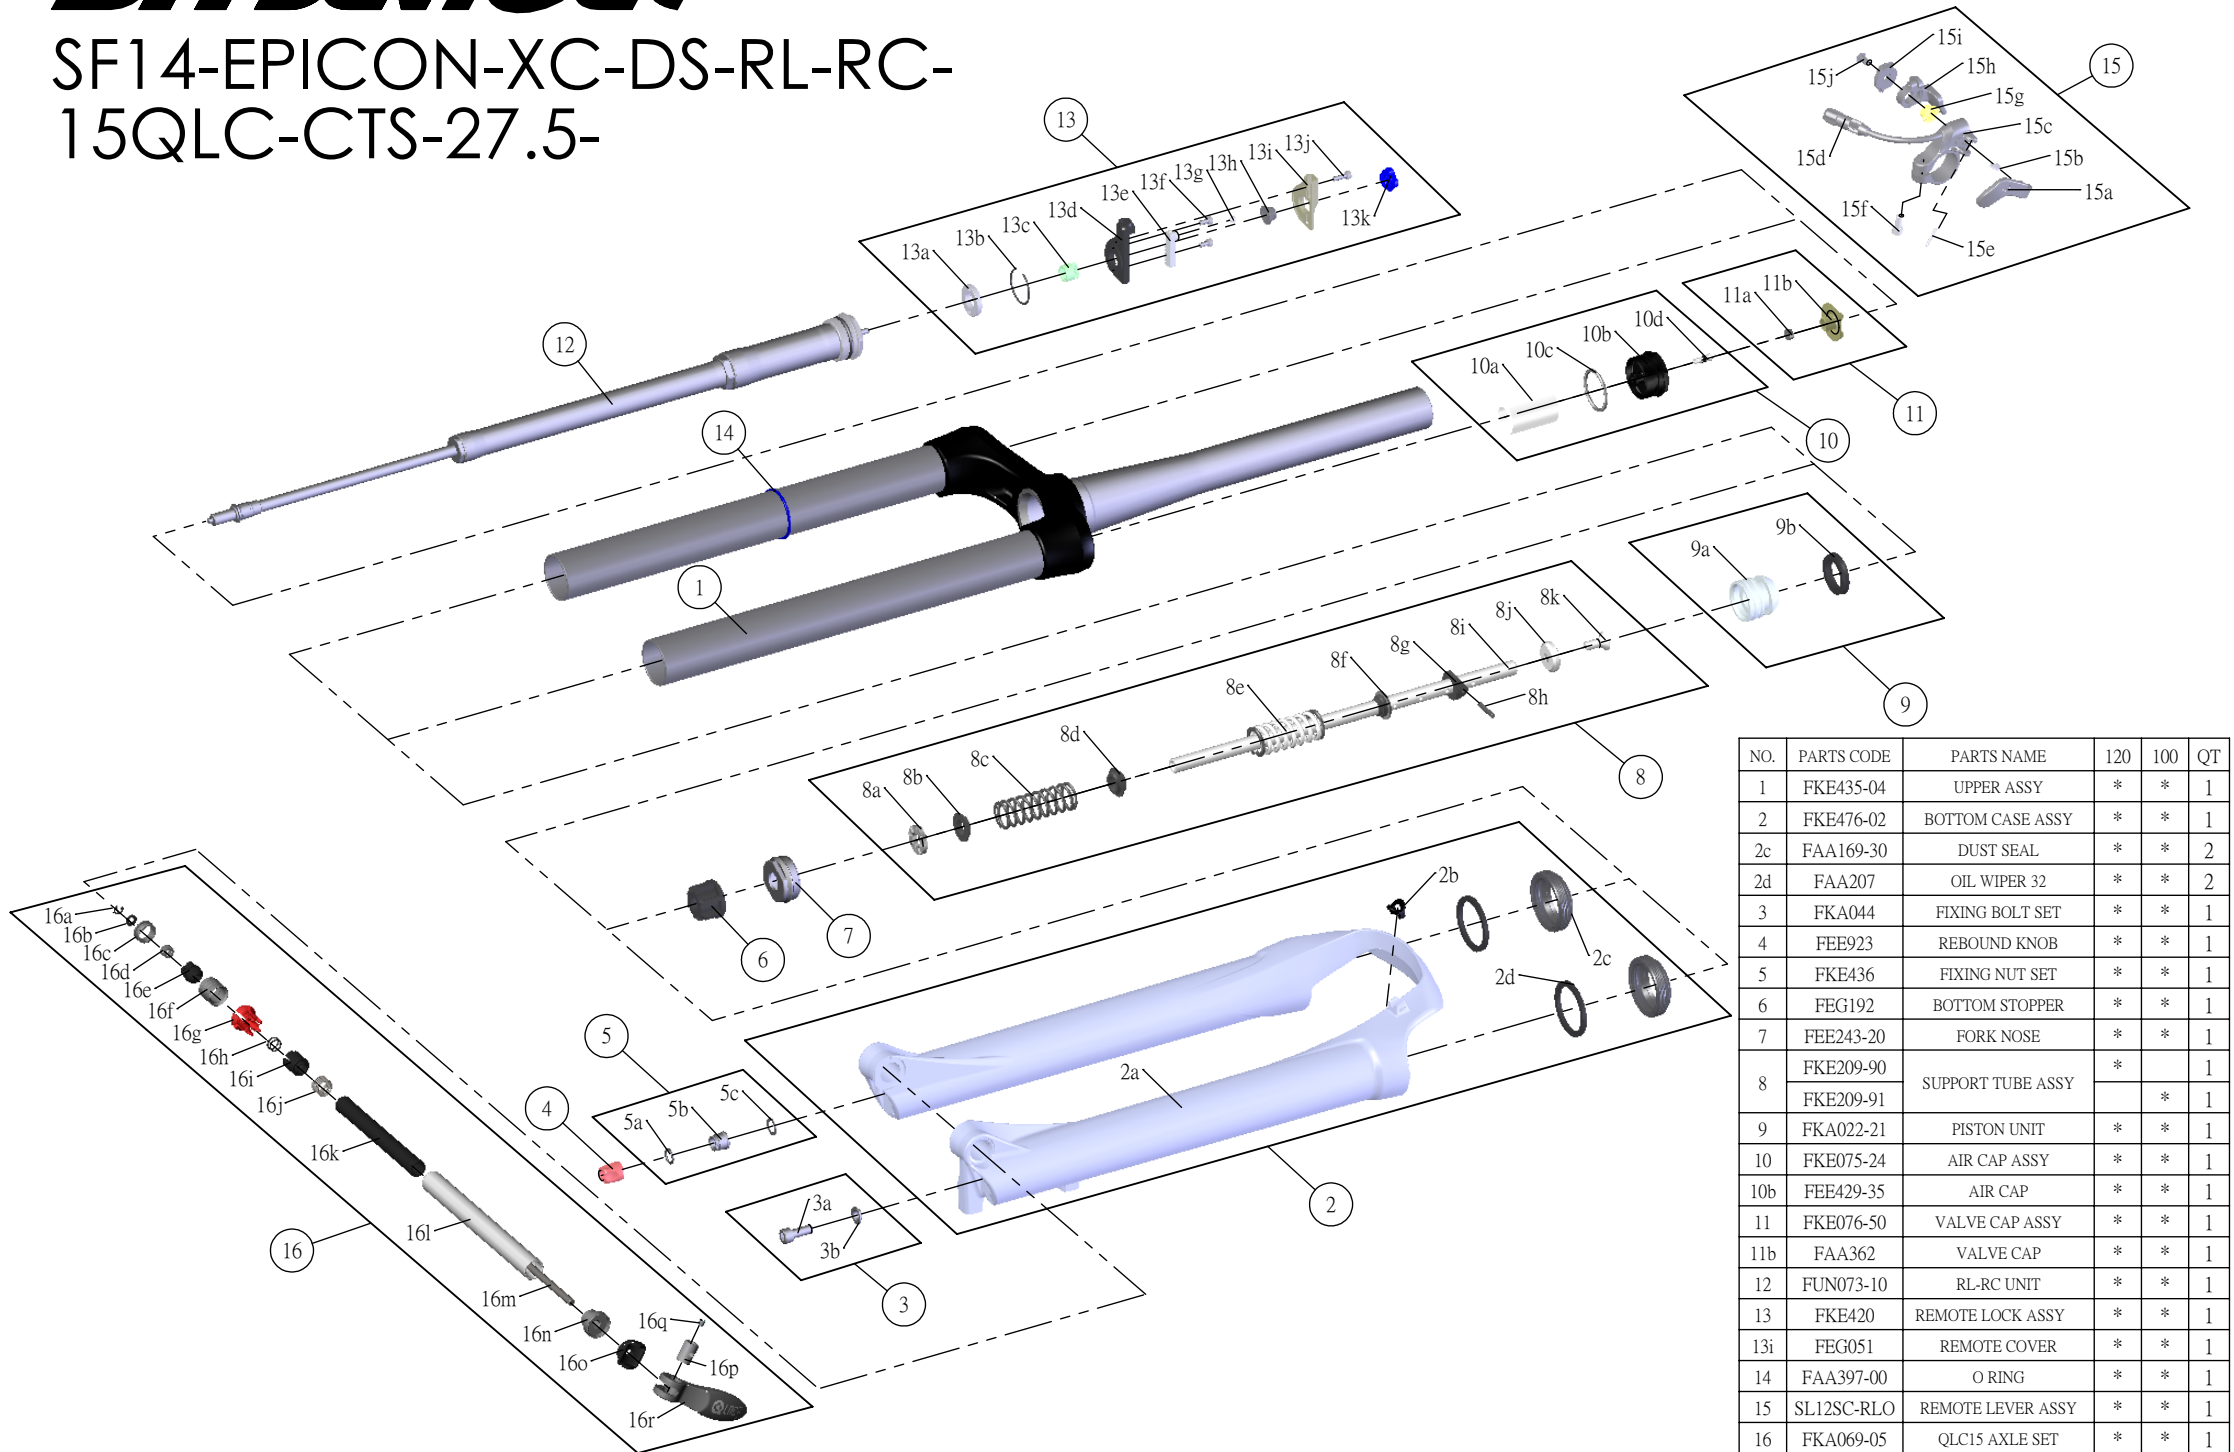

# SF SUNTOUR

## SF14-EPICON-XC-DS-RL-RC- 15QLC-CTS-27.5-

Date	2013.07.08	Version	1
Amended			

NO.	PARTS CODE	PARTS NAME	120	100	QT
1	FKE435-04	UPPER ASSY	*	*	1
2	FKE476-02	BOTTOM CASE ASSY	*	*	1
2c	FAA169-30	DUST SEAL	*	*	2
2d	FAA207	OIL WIPER 32	*	*	2
3	FKA044	FIXING BOLT SET	*	*	1
4	FEE923	REBOUND KNOB	*	*	1
5	FKE436	FIXING NUT SET	*	*	1
6	PEG192	BOTTOM STOPPER	*	*	1
7	FEE243-20	FORK NOSE	*	*	1
8	FKE209-90	SUPPORT TUBE ASSY	*		1
	FKE209-91			*	1
9	FKA022-21	PISTON UNIT	*	*	1
10	FKE075-24	AIR CAP ASSY	*	*	1
10b	FEE429-35	AIR CAP	*	*	1
11	FKE076-50	VALVE CAP ASSY	*	*	1
11b	FAA362	VALVE CAP	*	*	1
12	FUN073-10	RL-RC UNIT	*	*	1
13	FKE420	REMOTE LOCK ASSY	*	*	1
13i	PEG051	REMOTE COVER	*	*	1
14	FAA397-00	O RING	*	*	1
15	SL12SC-RLO	REMOTE LEVER ASSY	*	*	1
16	FKA069-05	QLC15 AXLE SET	*	*	1