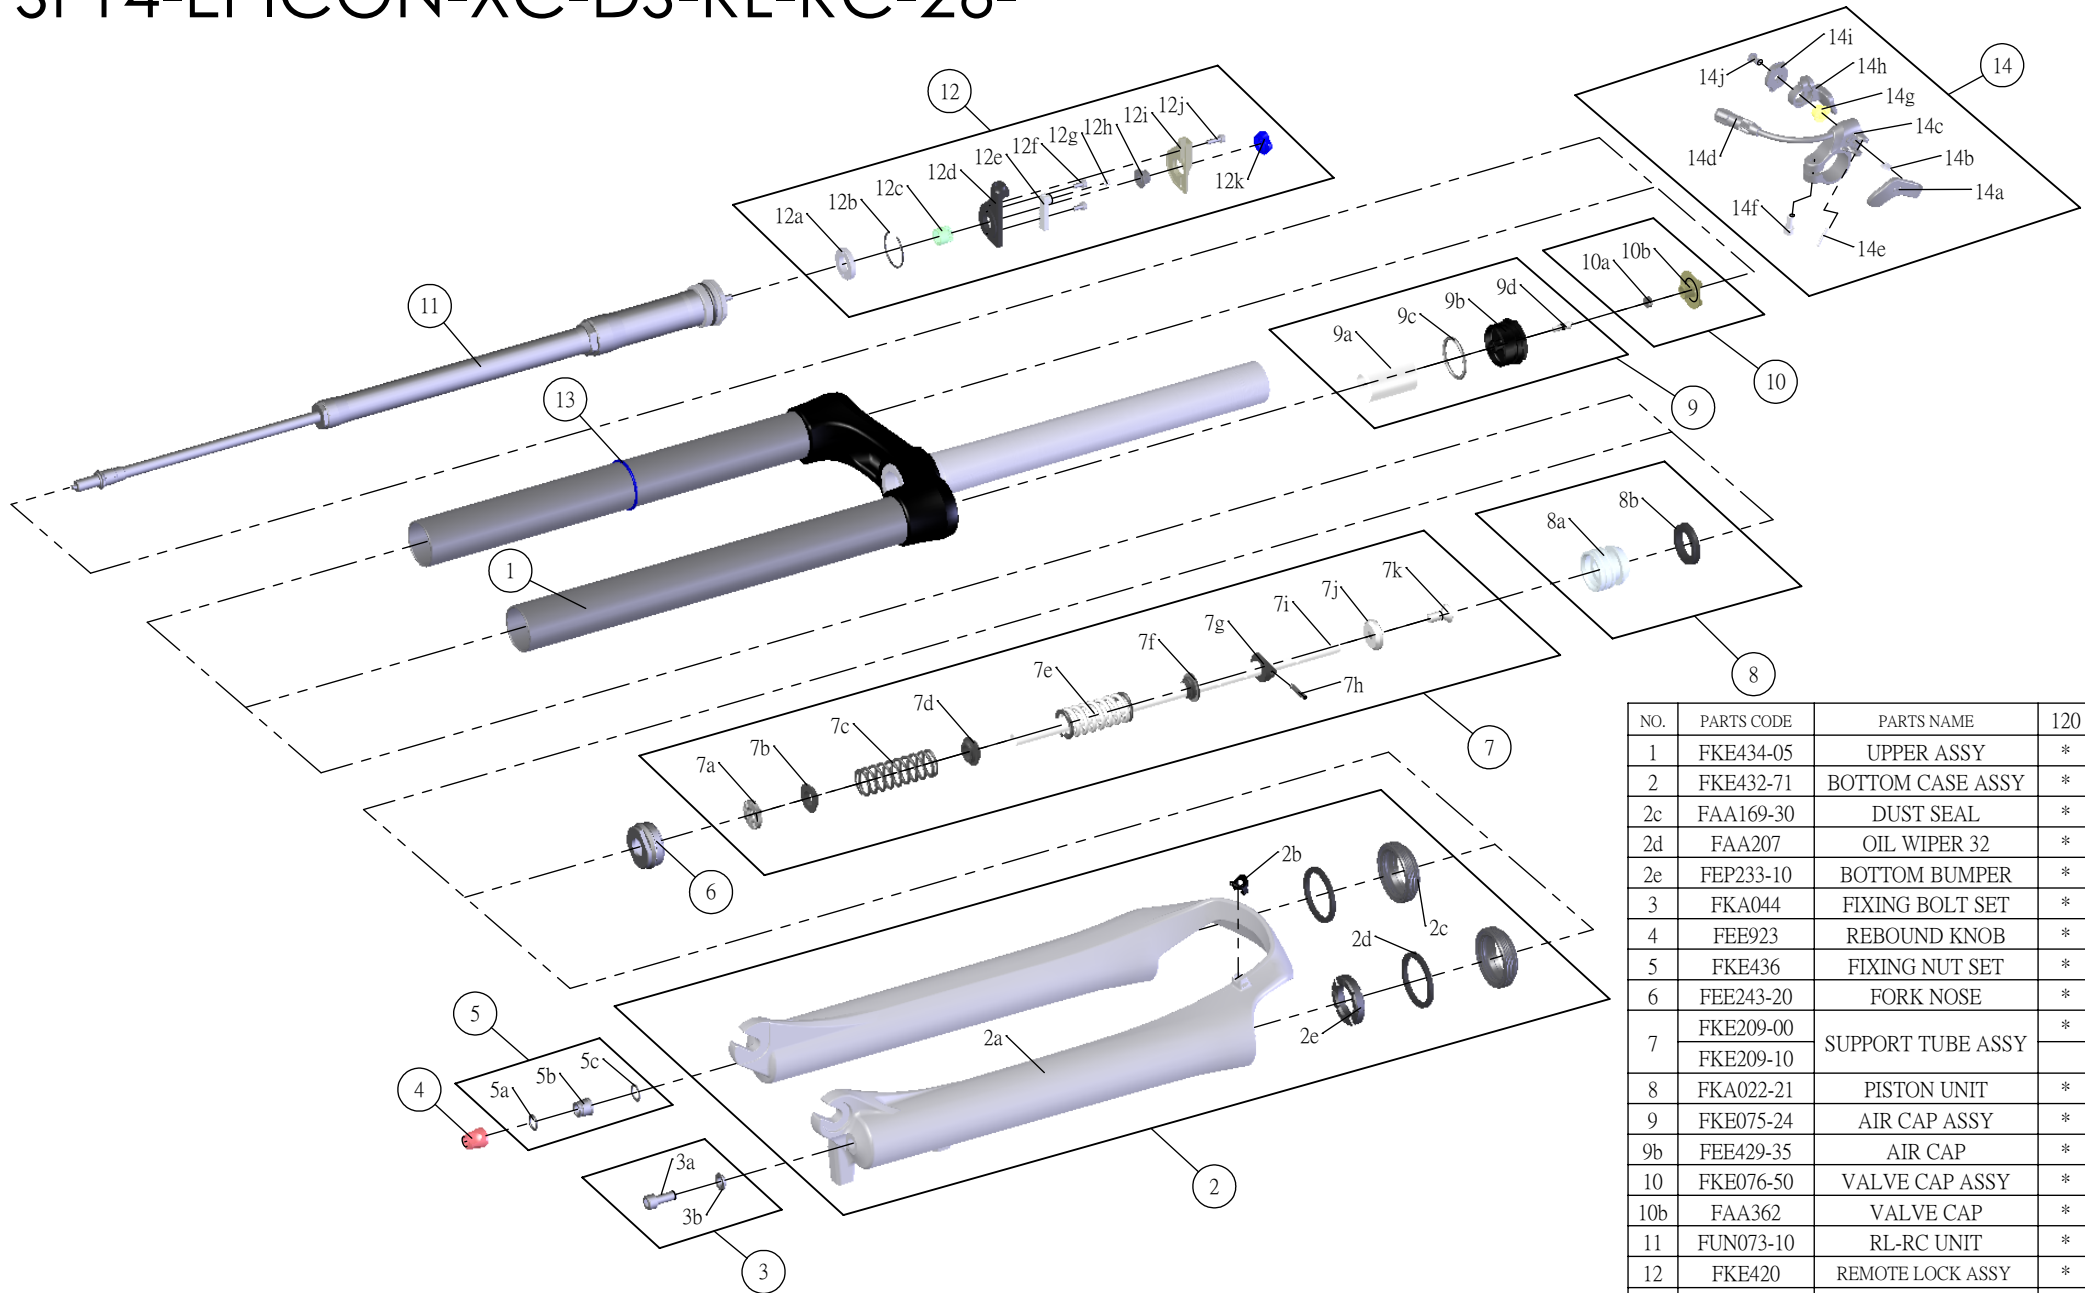

# SR SUNTOUR

## SF14-EPICON-XC-DS-RL-RC-26-

Date	2013.07.05	Version	1
Amended			

NO.	PARTS CODE	PARTS NAME	120	100	QT
1	FKE434-05	UPPER ASSY	*	*	1
2	FKE432-71	BOTTOM CASE ASSY	*	*	1
2c	FAA169-30	DUST SEAL	*	*	2
2d	FAA207	OIL WIPER 32	*	*	2
2e	FEP233-10	BOTTOM BUMPER	*	*	1
3	FKA044	FIXING BOLT SET	*	*	1
4	FEE923	REBOUND KNOB	*	*	1
5	FKE436	FIXING NUT SET	*	*	1
6	FEE243-20	FORK NOSE	*	*	1
7	FKE209-00	SUPPORT TUBE ASSY	*		1
	FKE209-10			*	1
8	FKA022-21	PISTON UNIT	*	*	1
9	FKE075-24	AIR CAP ASSY	*	*	1
9b	FEE429-35	AIR CAP	*	*	1
10	FKE076-50	VALVE CAP ASSY	*	*	1
10b	FAA362	VALVE CAP	*	*	1
11	FUN073-10	RL-RC UNIT	*	*	1
12	FKE420	REMOTE LOCK ASSY	*	*	1
12i	FEG051	REMOTE COVER	*	*	1
13	FAA397-00	O RING	*	*	1
14	SL12SC-RLO	REMOTE LEVER ASSY	*	*	1