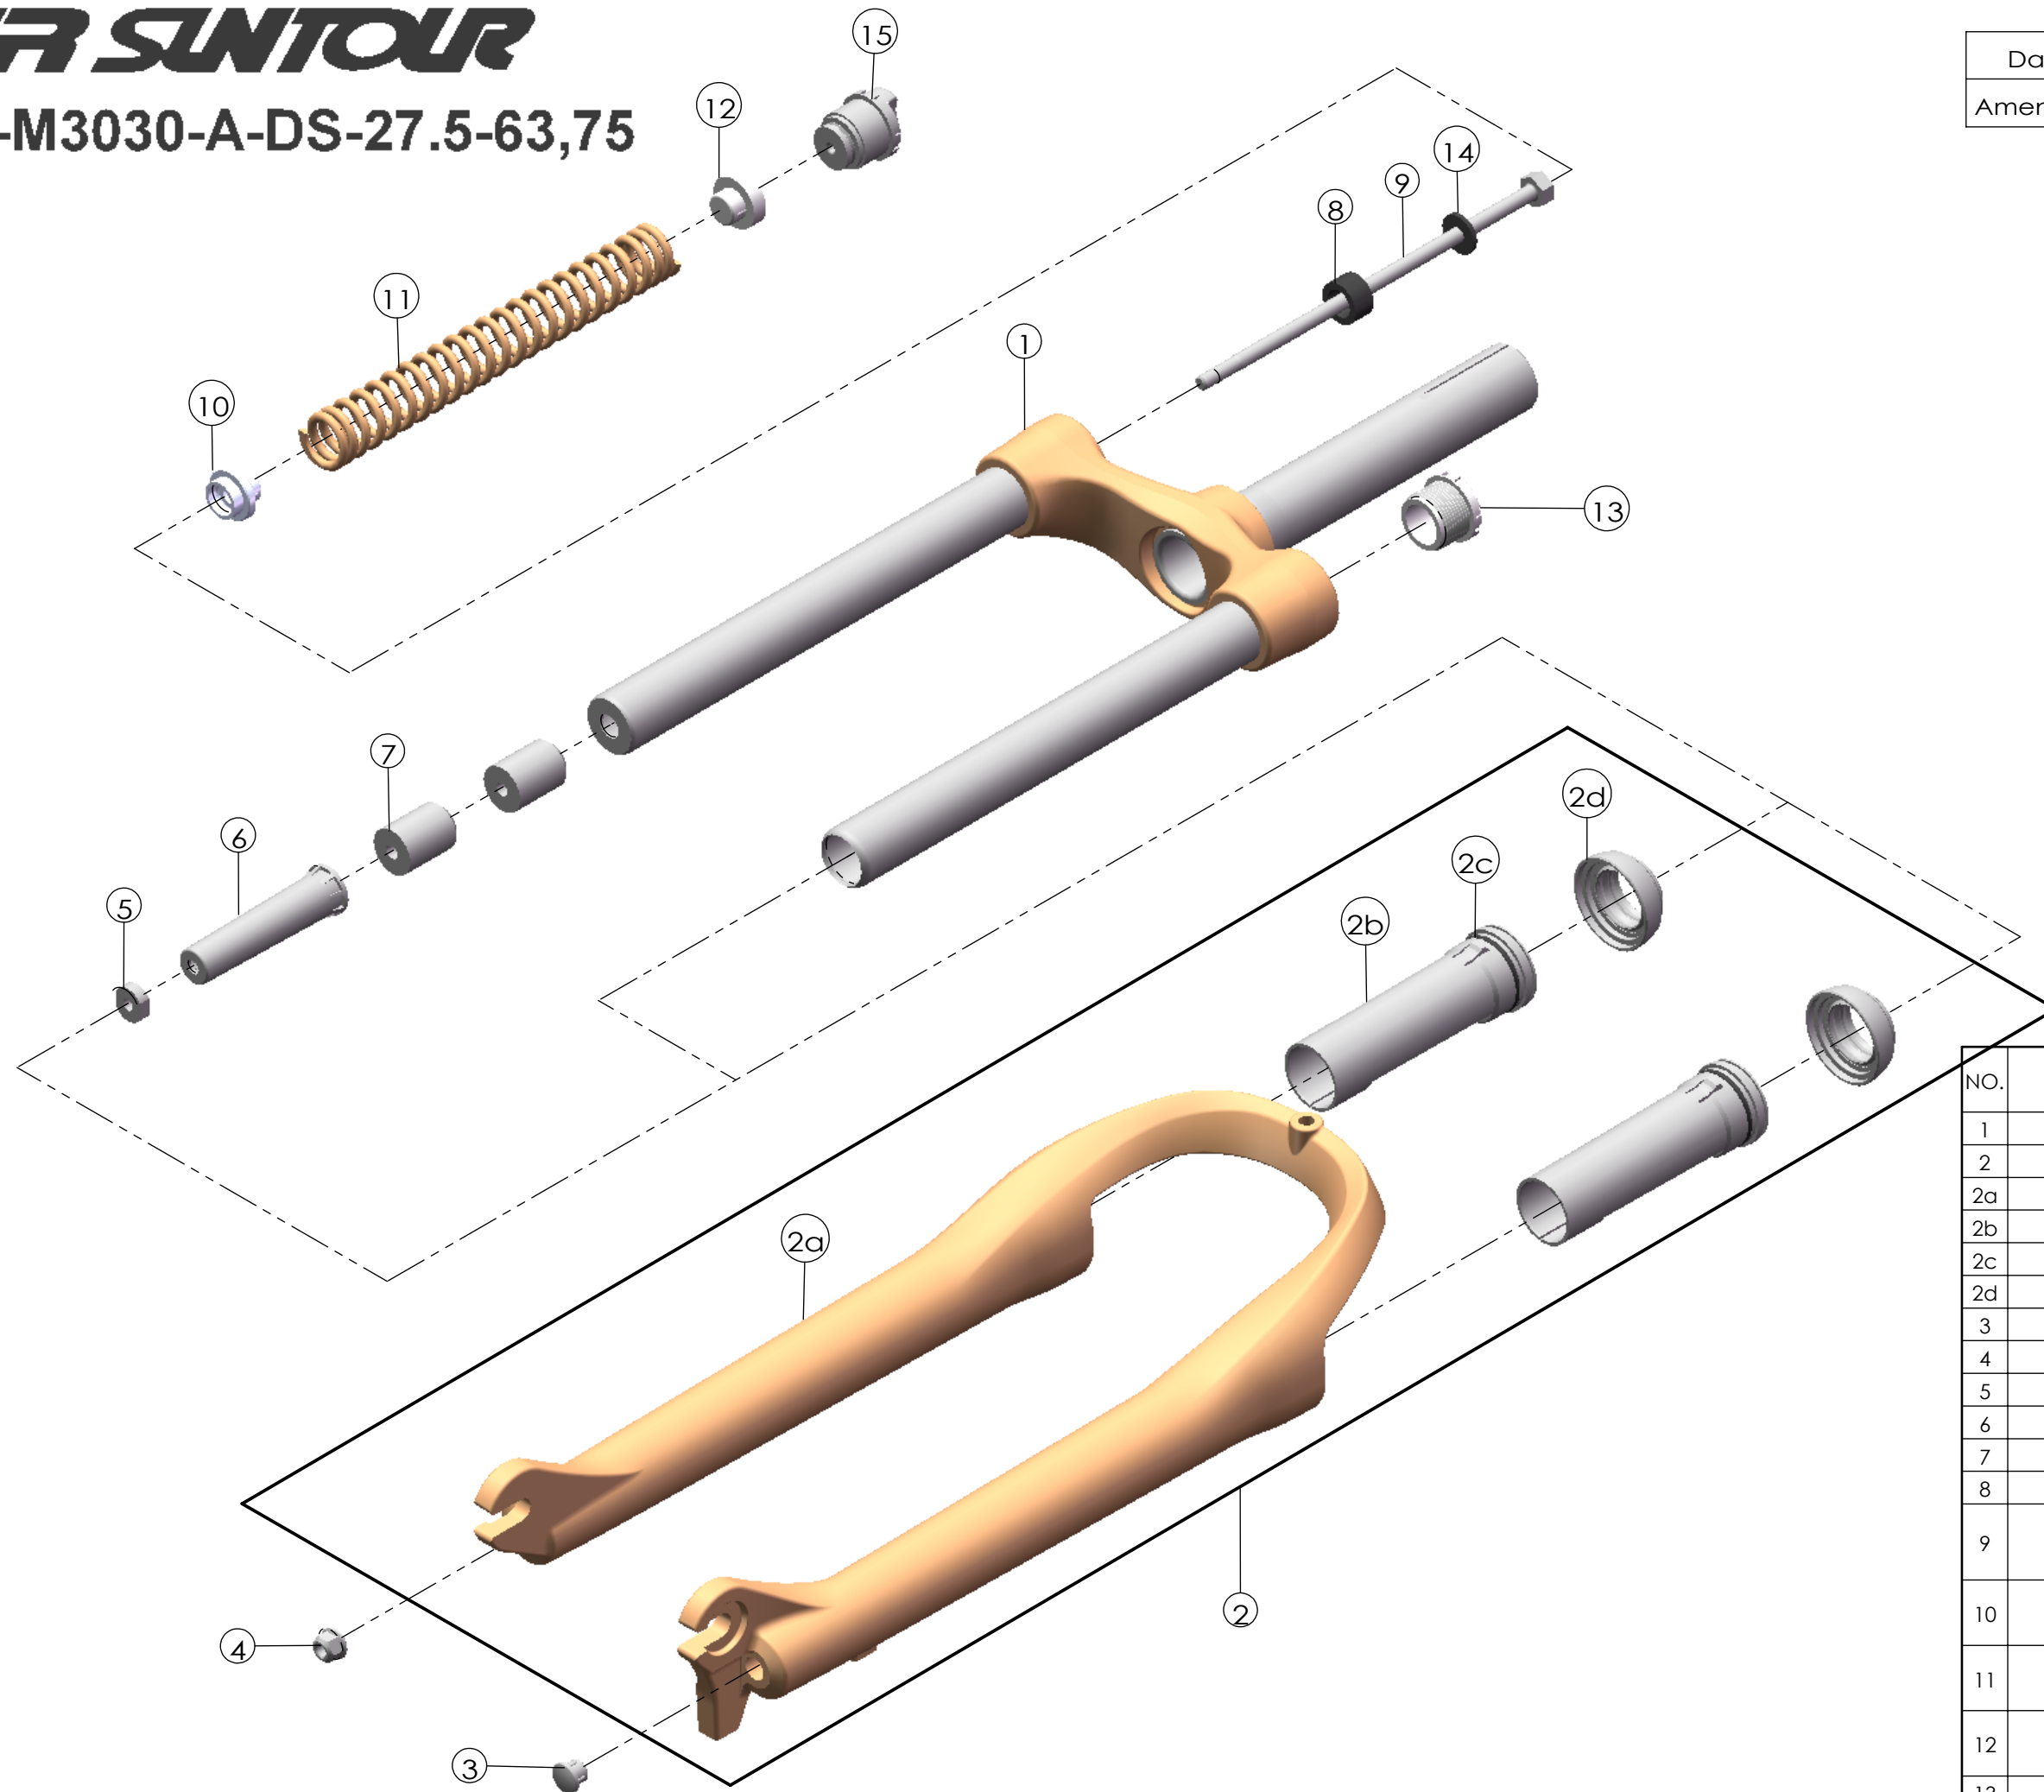

# SUNTOUR

## SF14-M3030-A-DS-27.5-63,75

Date	2013.10.8	Version	1
Amended			

NO.	PART NAME	PART CODE	QTY.	
			63	75
1	UPPER ASSY	FKZ036-04	1	1
2	BOTTOM CASE ASSY	FKZ054-10	1	1
2a	BOTTOM CASE	FPB381	1	1
2b	SLIDER SLEEVE	FEE475	2	2
2c	O RING	FAA188	2	2
2d	DUST SEAL	FAA123	2	2
3	BOTTOM CAP	FEE795	1	1
4	FIXING NUT	FSN023	1	1
5	NUT PLATE	FSN025	1	1
6	BOTTOM STOPPER	FEE451	1	1
7	DAMPER	FEP065-02	2	2
8	REBOUND RUBBER	FEP066	1	1
9	FIXING BOLT	FSB109-91	1	-
		FSB159-00	-	1
10	SPRING GUIDE	FEE385-80	1	-
		FEE385-40	-	1
11	MAIN SPRING	FEP681	1	-
		FEP680	-	1
12	SPRING GUIDE	FEE196-10	1	-
		FEE196-20	-	1
13	FIXING CAP	FEE675	1	1
14	WASHER	FSW003	1	-
15	ADJUSTER ASSY	FKE007-11	1	1