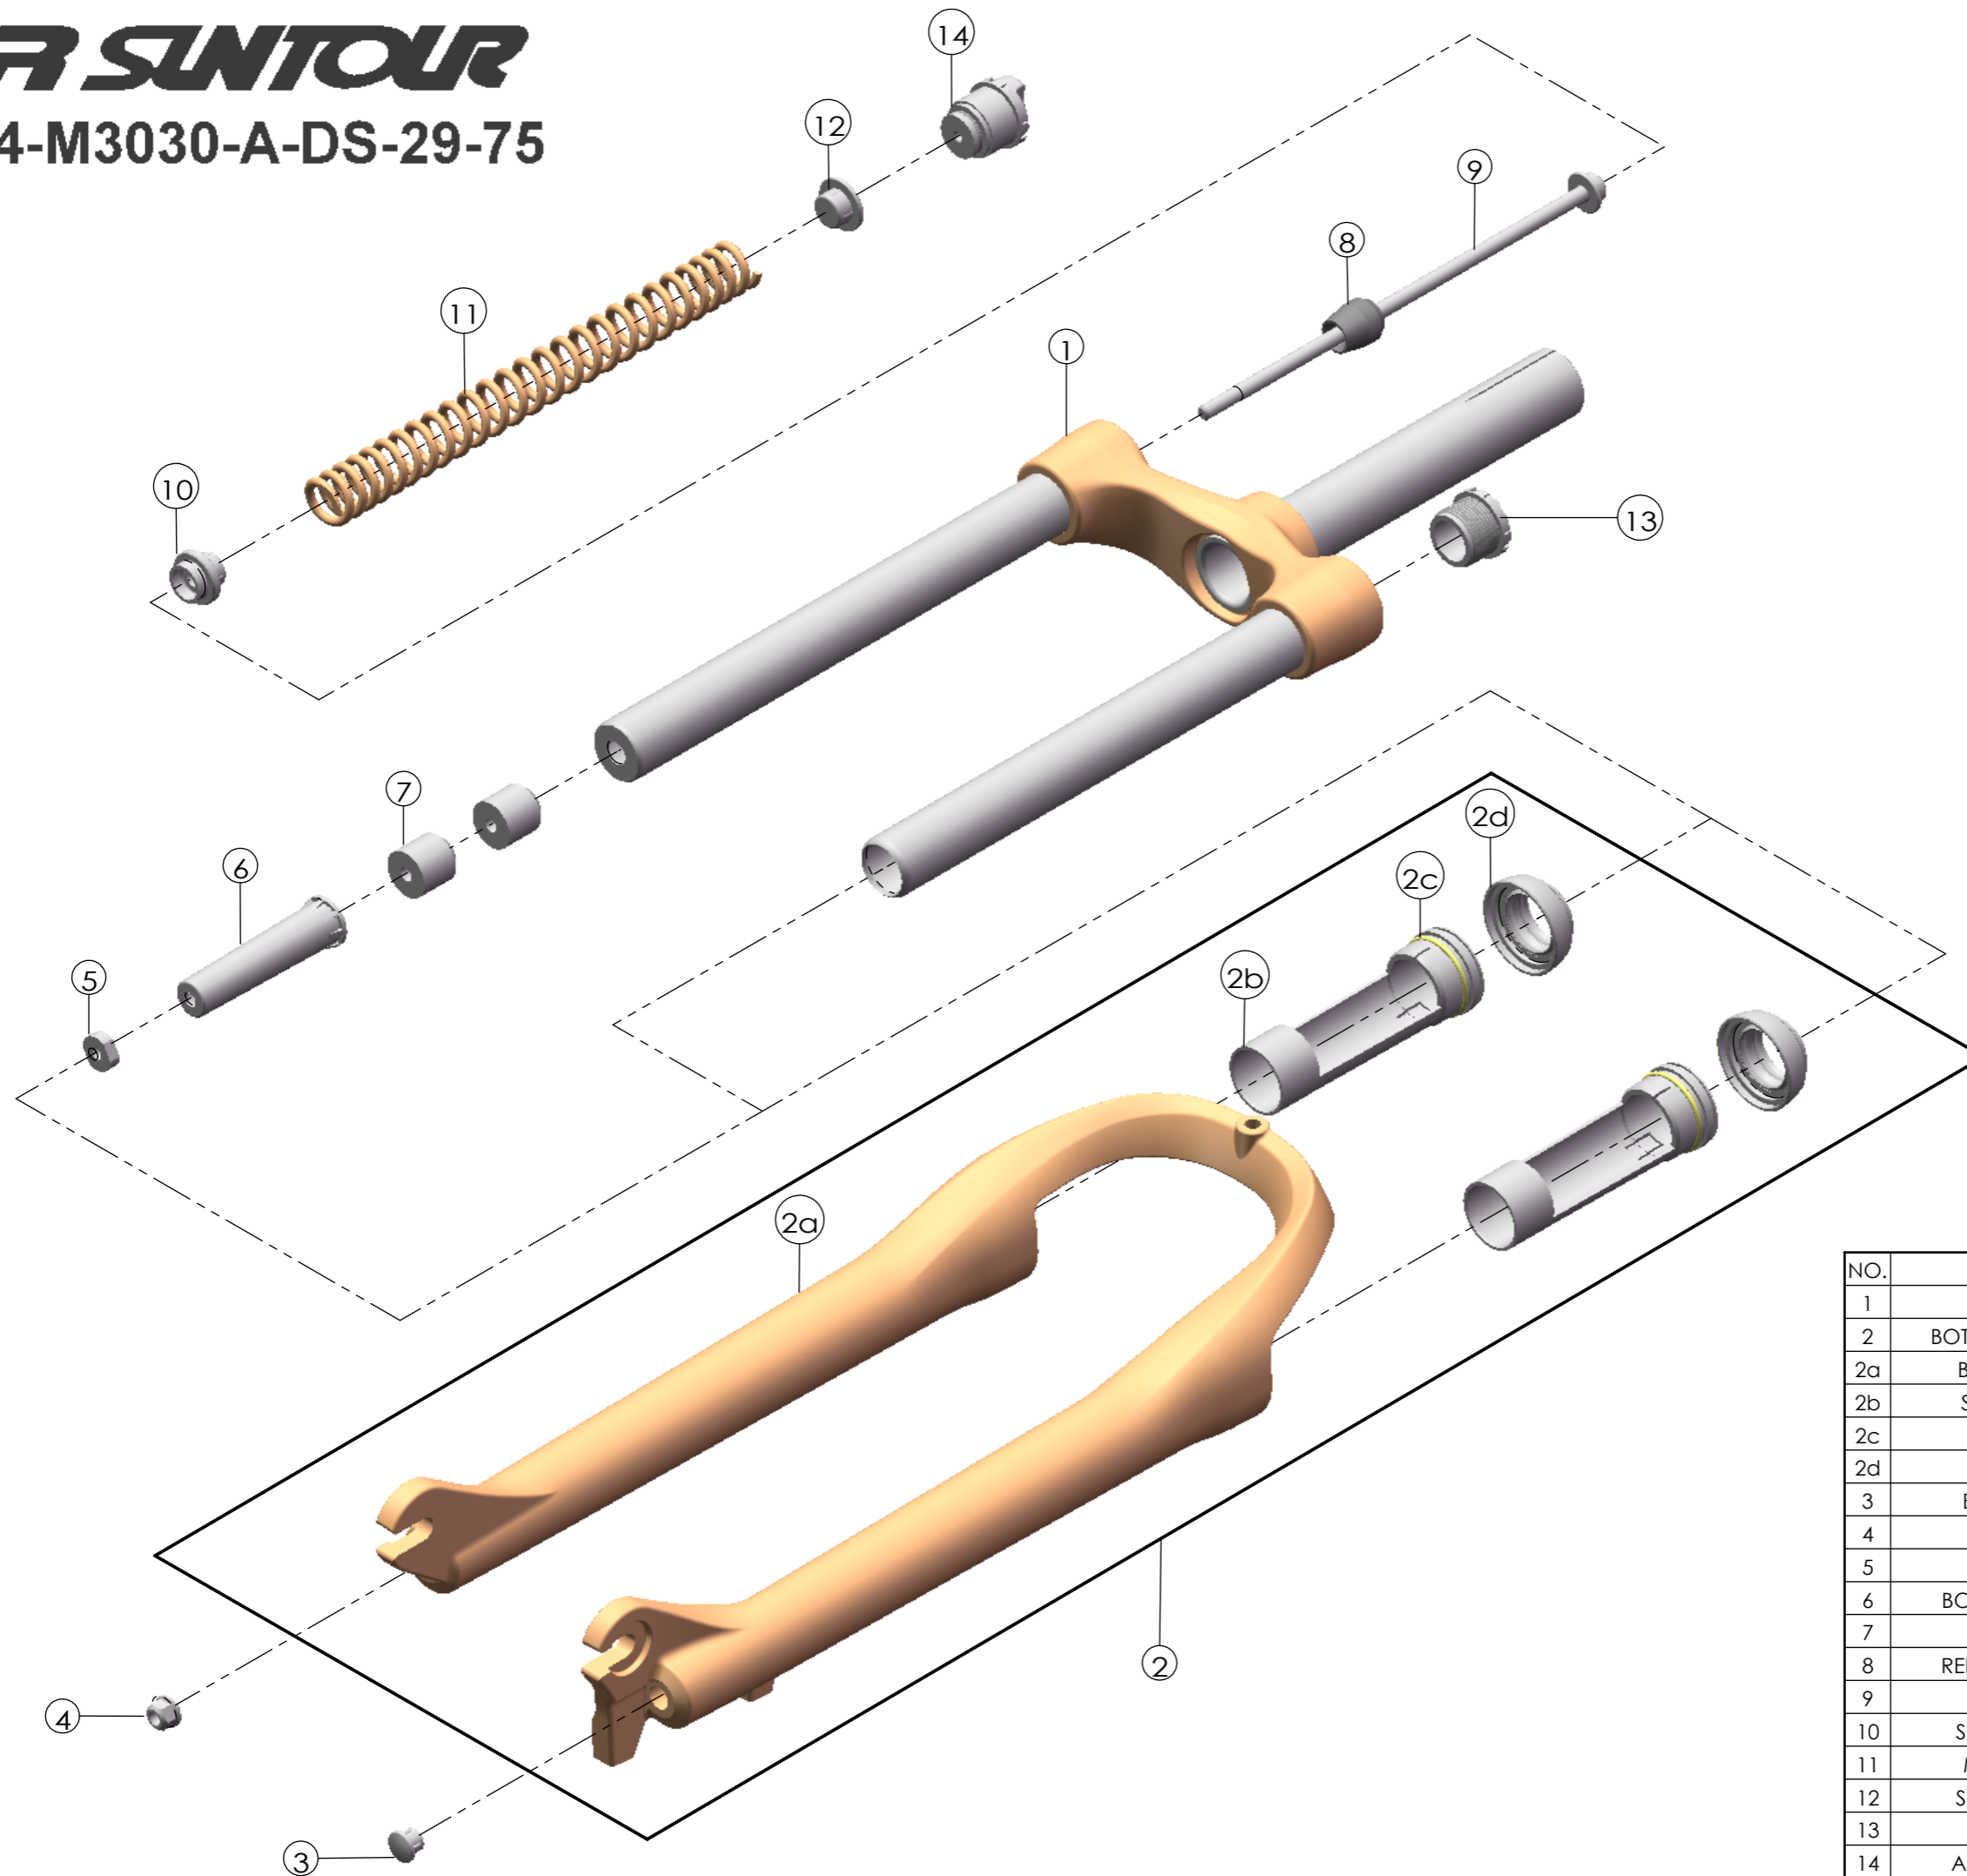

SF SUNTOUR

SF14-M3030-A-DS-29-75

NO.	PART NAME	PART CODE	QTY.
1	UPPER ASSY	FKZ036-02	1
2	BOTTOM CASE ASSY	FKZ039-10	1
2a	BOTTOM CASE	FPB358	1
2b	SLIDER SLEEVE	FEE475	2
2c	O RING	FAA188	2
2d	DUST SEAL	FAA123	2
3	BOTTOM CAP	FEE795	1
4	FIXING NUT	FSN023	1
5	NUT PLATE	FSN025	1
6	BOTTOM STOPPER	FEE451	1
7	DAMPER	FEP065	1
8	REBOUND RUBBER	FEP086-10	1
9	FIXING BOLT	FSB157-09	1
10	SPRING GUIDE	FEE385-40	1
11	MAIN SPRING	FEP680	1
12	SPRING GUIDE	FEE196-20	1
13	FIXING CAP	FEE675	1
14	ADJUSTER ASSY	FKE007-11	1