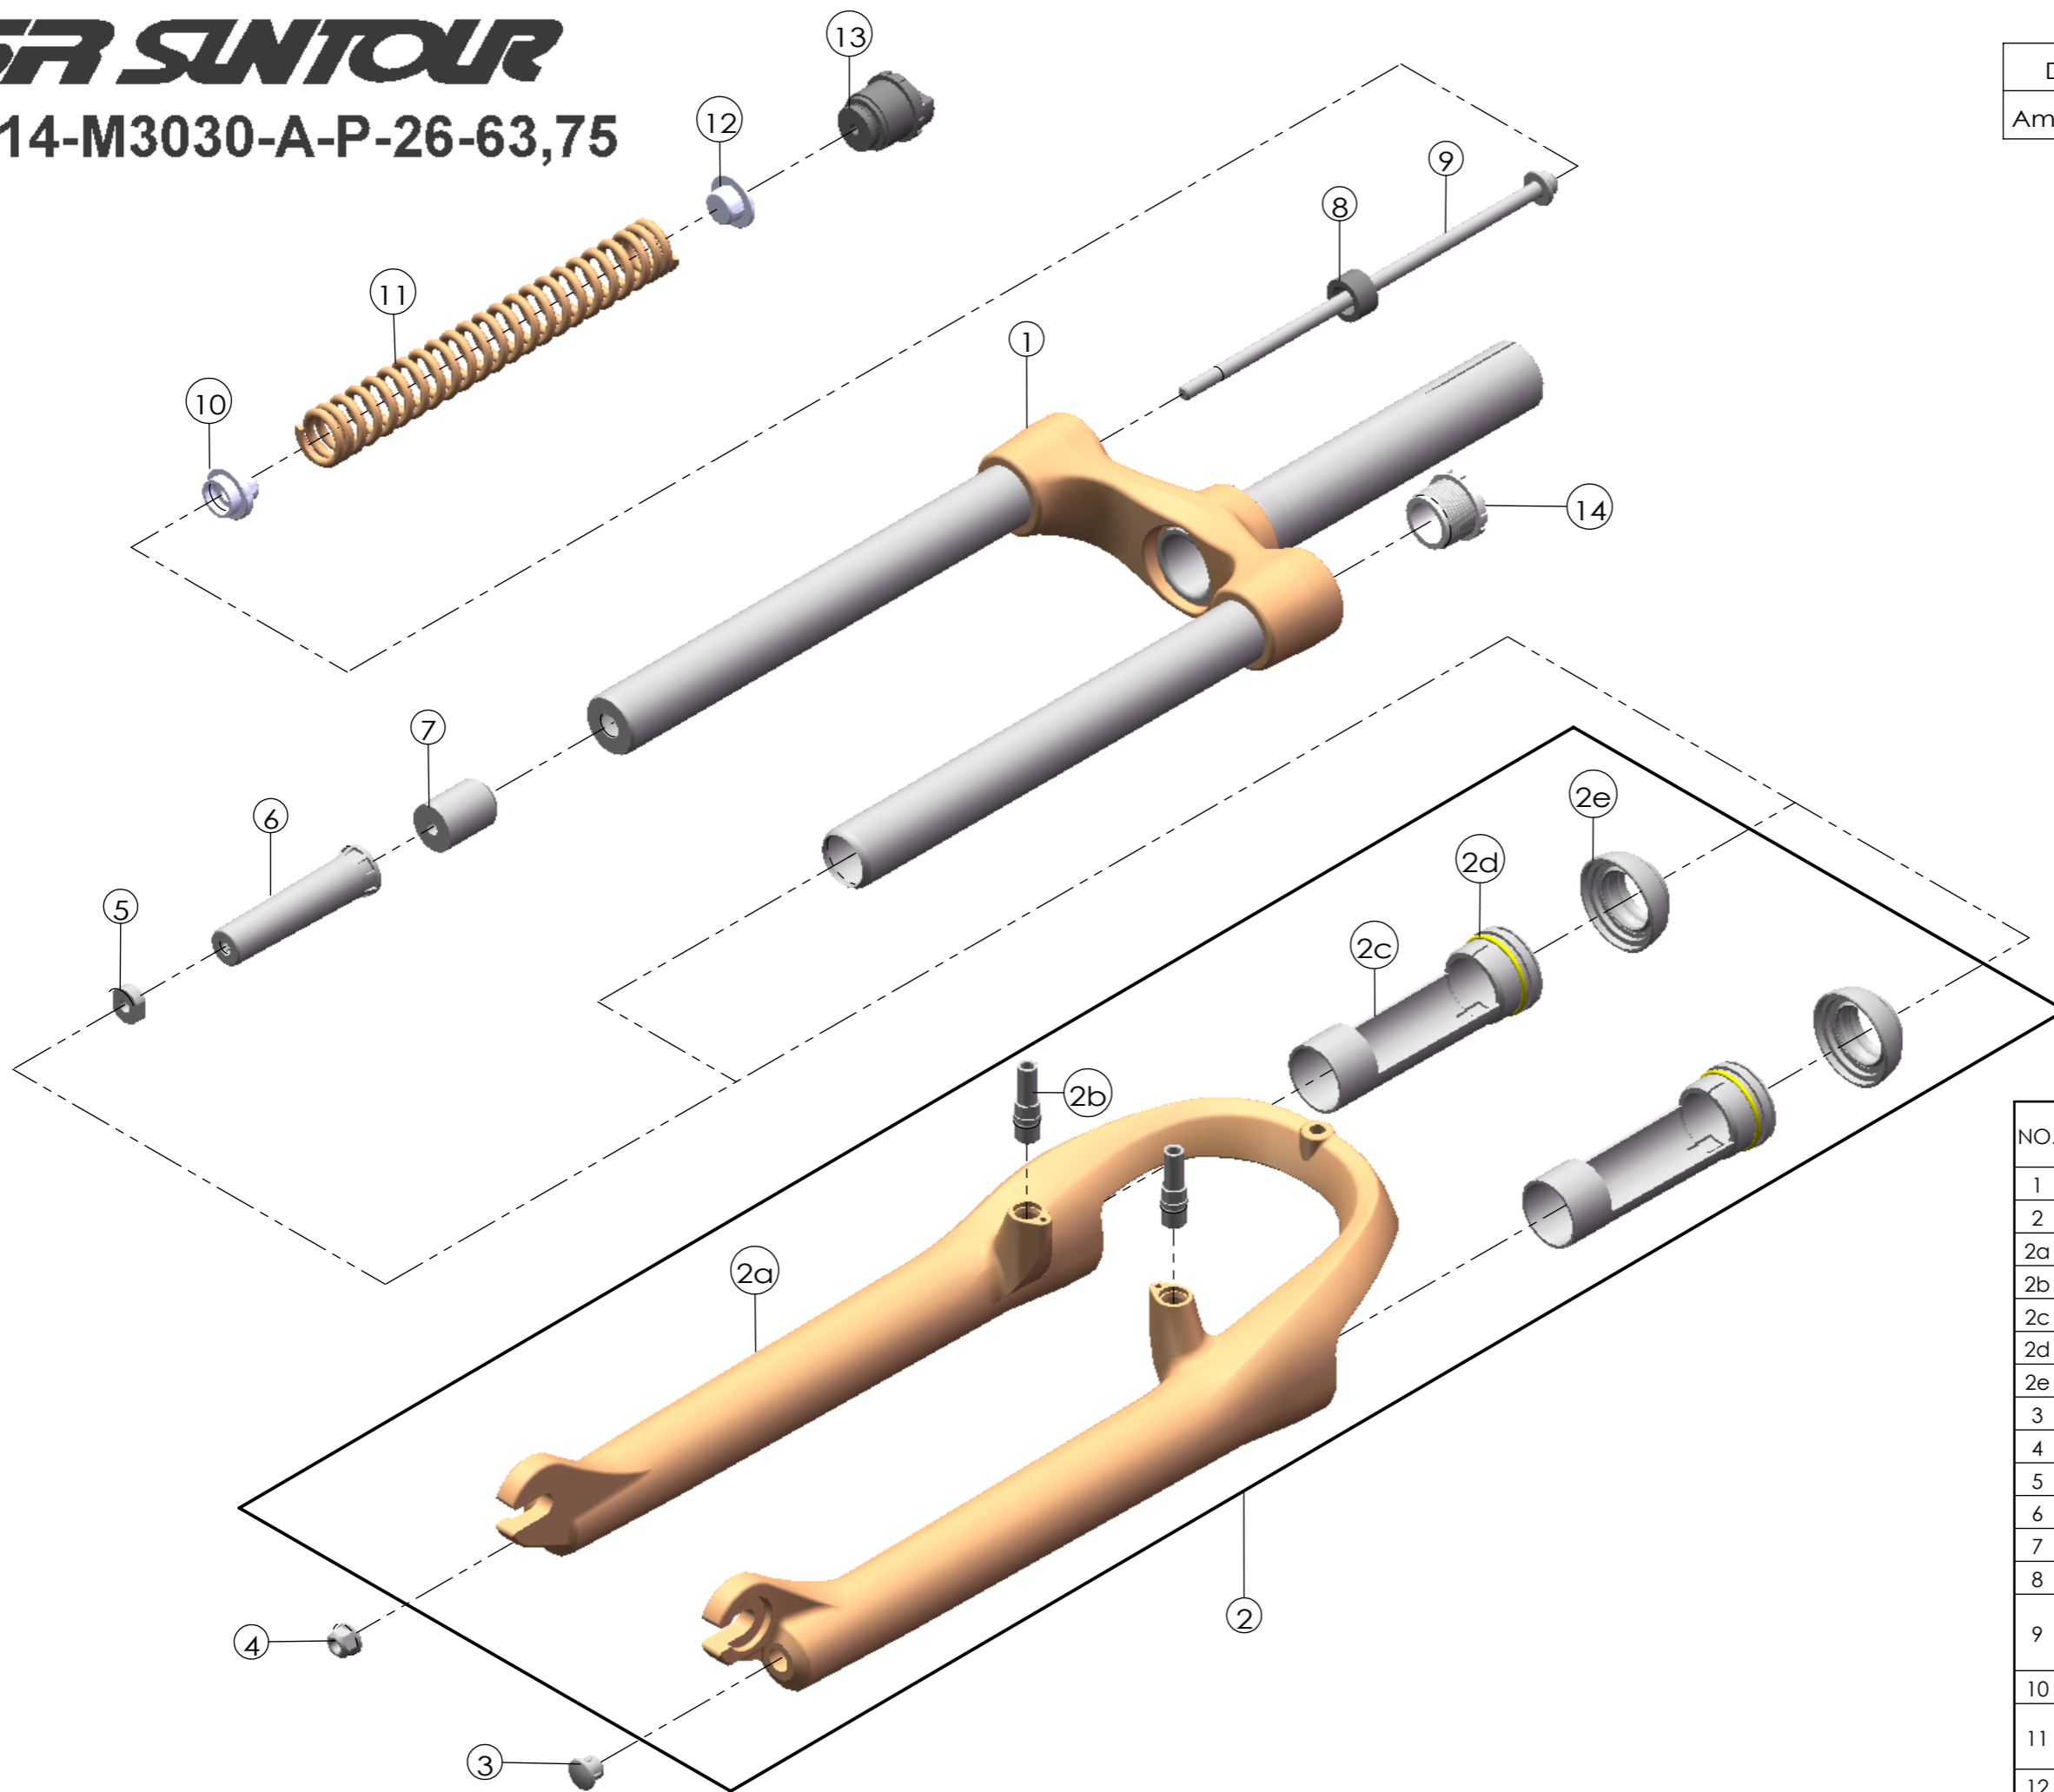

SUNTOUR

SF14-M3030-A-P-26-63,75

Date	2013.5.20	Version	1
Amended			

NO.	PART NAME	PART CODE	QTY.	
			75	63
1	UPPER ASSY	FKZ036-01	1	1
2	BOTTOM CASE ASSY	FKZ037-10	1	1
2a	BOTTOM CASE	FPB355	1	1
2b	CANTI BOSS	FSB241-16	2	2
2c	SLIDER SLEEVE	FEE475	2	2
2d	O RING	FAA188	2	2
2e	DUST SEAL	FAA123	2	2
3	BOTTOM CAP	FEE795	1	1
4	FIXING NUT	FSN023	1	1
5	NUT PLATE	FSN025	1	1
6	BOTTOM STOPPER	FEE451	1	1
7	DAMPER	FEP065-01	1	1
8	REBOUND RUBBER	FEP066	1	1
9	FIXING BOLT	FSB159-06	1	-
		FSB157-00	-	1
10	SPRING GUIDE	FEE385-40	1	1
11	MAIN SPRING	FEP680	1	-
		FEP681	-	1
12	SPRING GUIDE	FEE196-20	1	1
13	ADJUSTER ASSY	FKE007-11	1	1
14	FIXING CAP	FEE675	1	1