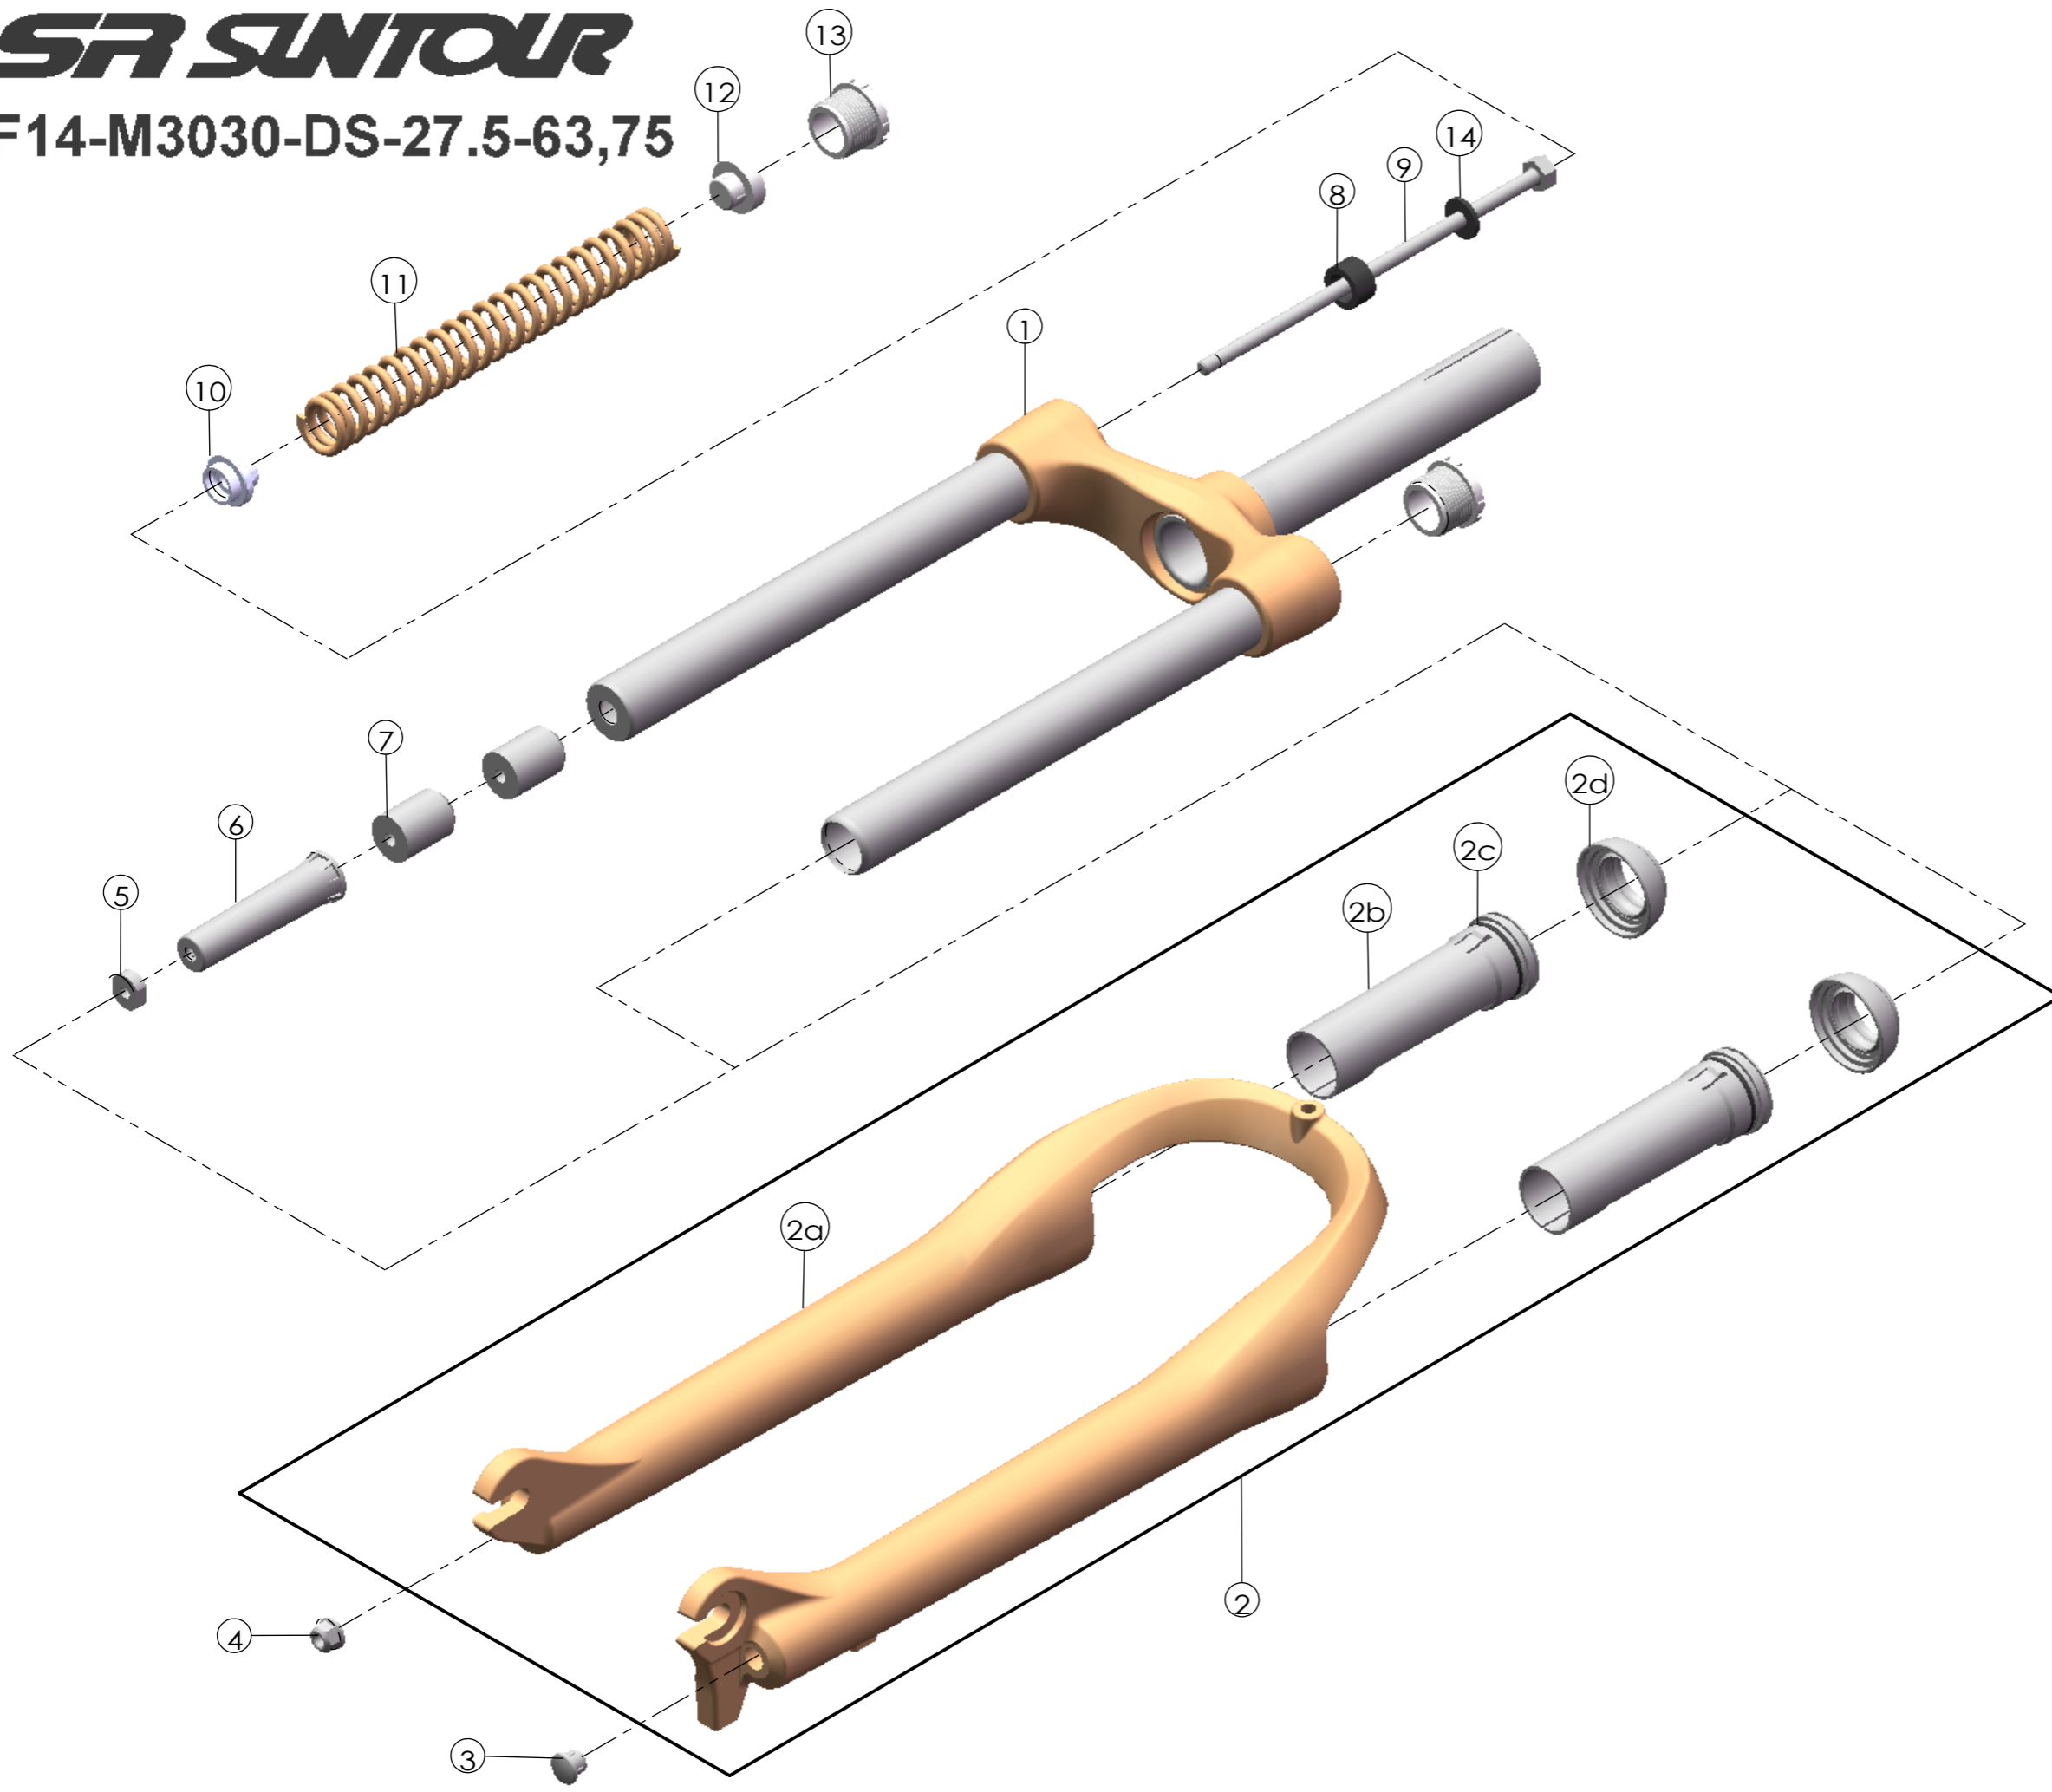

SUNTOUR

SF14-M3030-DS-27.5-63,75

Date	2013.10.8	Version	1
Amended			

NO.	PART NAME	PART CODE	QTY.	
			63	75
1	UPPER ASSY	FKZ036-04	1	1
2	BOTTOM CASE ASSY	FKZ054-10	1	1
2a	BOTTOM CASE	FPB381	1	1
2b	SLIDER SLEEVE	FEE475	2	2
2c	O RING	FAA188	2	2
2d	DUST SEAL	FAA123	2	2
3	BOTTOM CAP	FEE795	1	1
4	FIXING NUT	FSN023	1	1
5	NUT PLATE	FSN025	1	1
6	BOTTOM STOPPER	FEE451	1	1
7	DAMPER	FEP065-02	2	2
8	REBOUND RUBBER	FEP066	1	1
9	FIXING BOLT	FSB109-91	1	-
		FSB159-00	-	1
10	SPRING GUIDE	FEE385-80	1	-
		FEE385-40	-	1
11	MAIN SPRING	FEP681	1	-
		FEP680	-	1
12	SPRING GUIDE	FEE196-10	1	-
		FEE196-20	-	1
13	FIXING CAP	FEE675	2	2
14	WASHER	FSW003	1	-