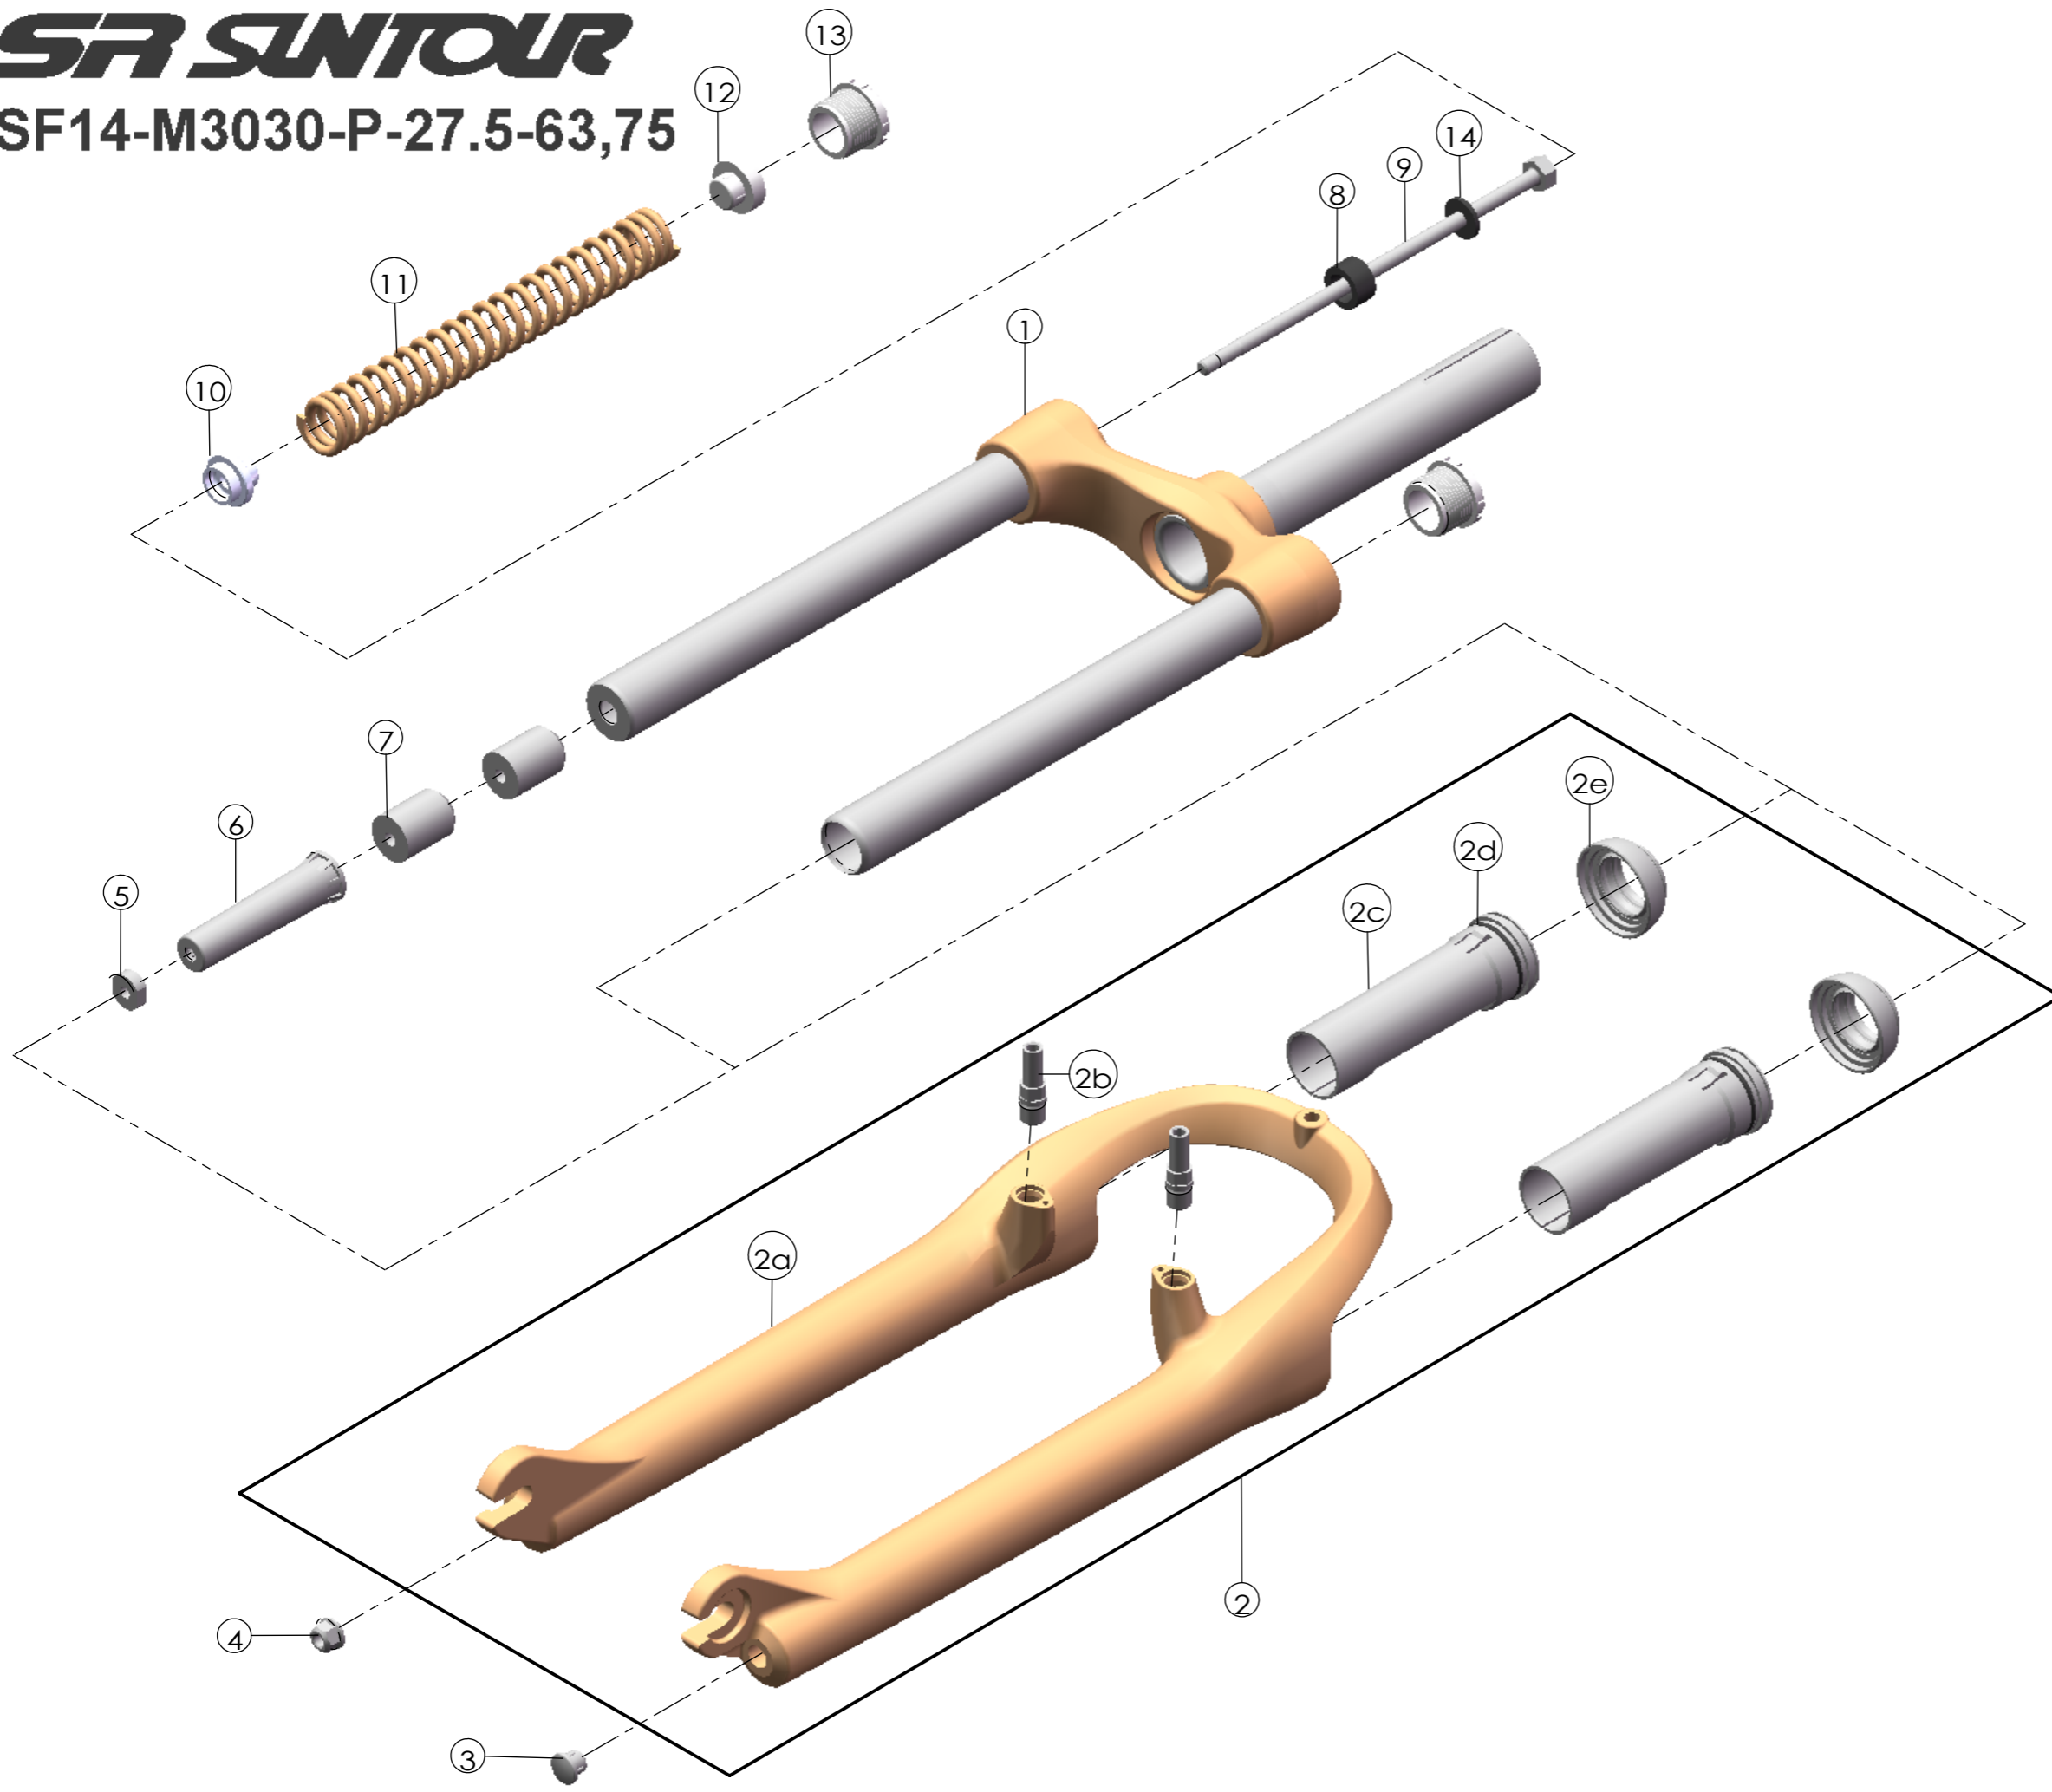

## SF14-M3030-P-27.5-63,75

Date	2013.10.8	Version	1
Amended			

NO.	PART NAME	PART CODE	QTY.	
			63	75
1	UPPER ASSY	FKZ036-04	1	1
2	BOTTOM CASE ASSY	FKZ053-10	1	1
2a	BOTTOM CASE	FPB382	1	1
2b	CANTI BOSS	FSB241-16	2	2
2c	SLIDER SLEEVE	FEE475	2	2
2d	O RING	FAA188	2	2
2e	DUST SEAL	FAA123	2	2
3	BOTTOM CAP	FEE795	1	1
4	FIXING NUT	FSN023	1	1
5	NUT PLATE	FSN025	1	1
6	BOTTOM STOPPER	FEE451	1	1
7	DAMPER	FEP065-02	2	2
8	REBOUND RUBBER	FEP066	1	1
9	FIXING BOLT	FSB109-91	1	-
		FSB159-00	-	1
10	SPRING GUIDE	FEE385-80	1	-
		FEE385-40	-	1
11	MAIN SPRING	FEP681	1	-
		FEP680	-	1
12	SPRING GUIDE	FEE196-10	1	-
		FEE196-20	-	1
13	FIXING CAP	FEE675	2	2
14	WASHER	FSW003	1	-