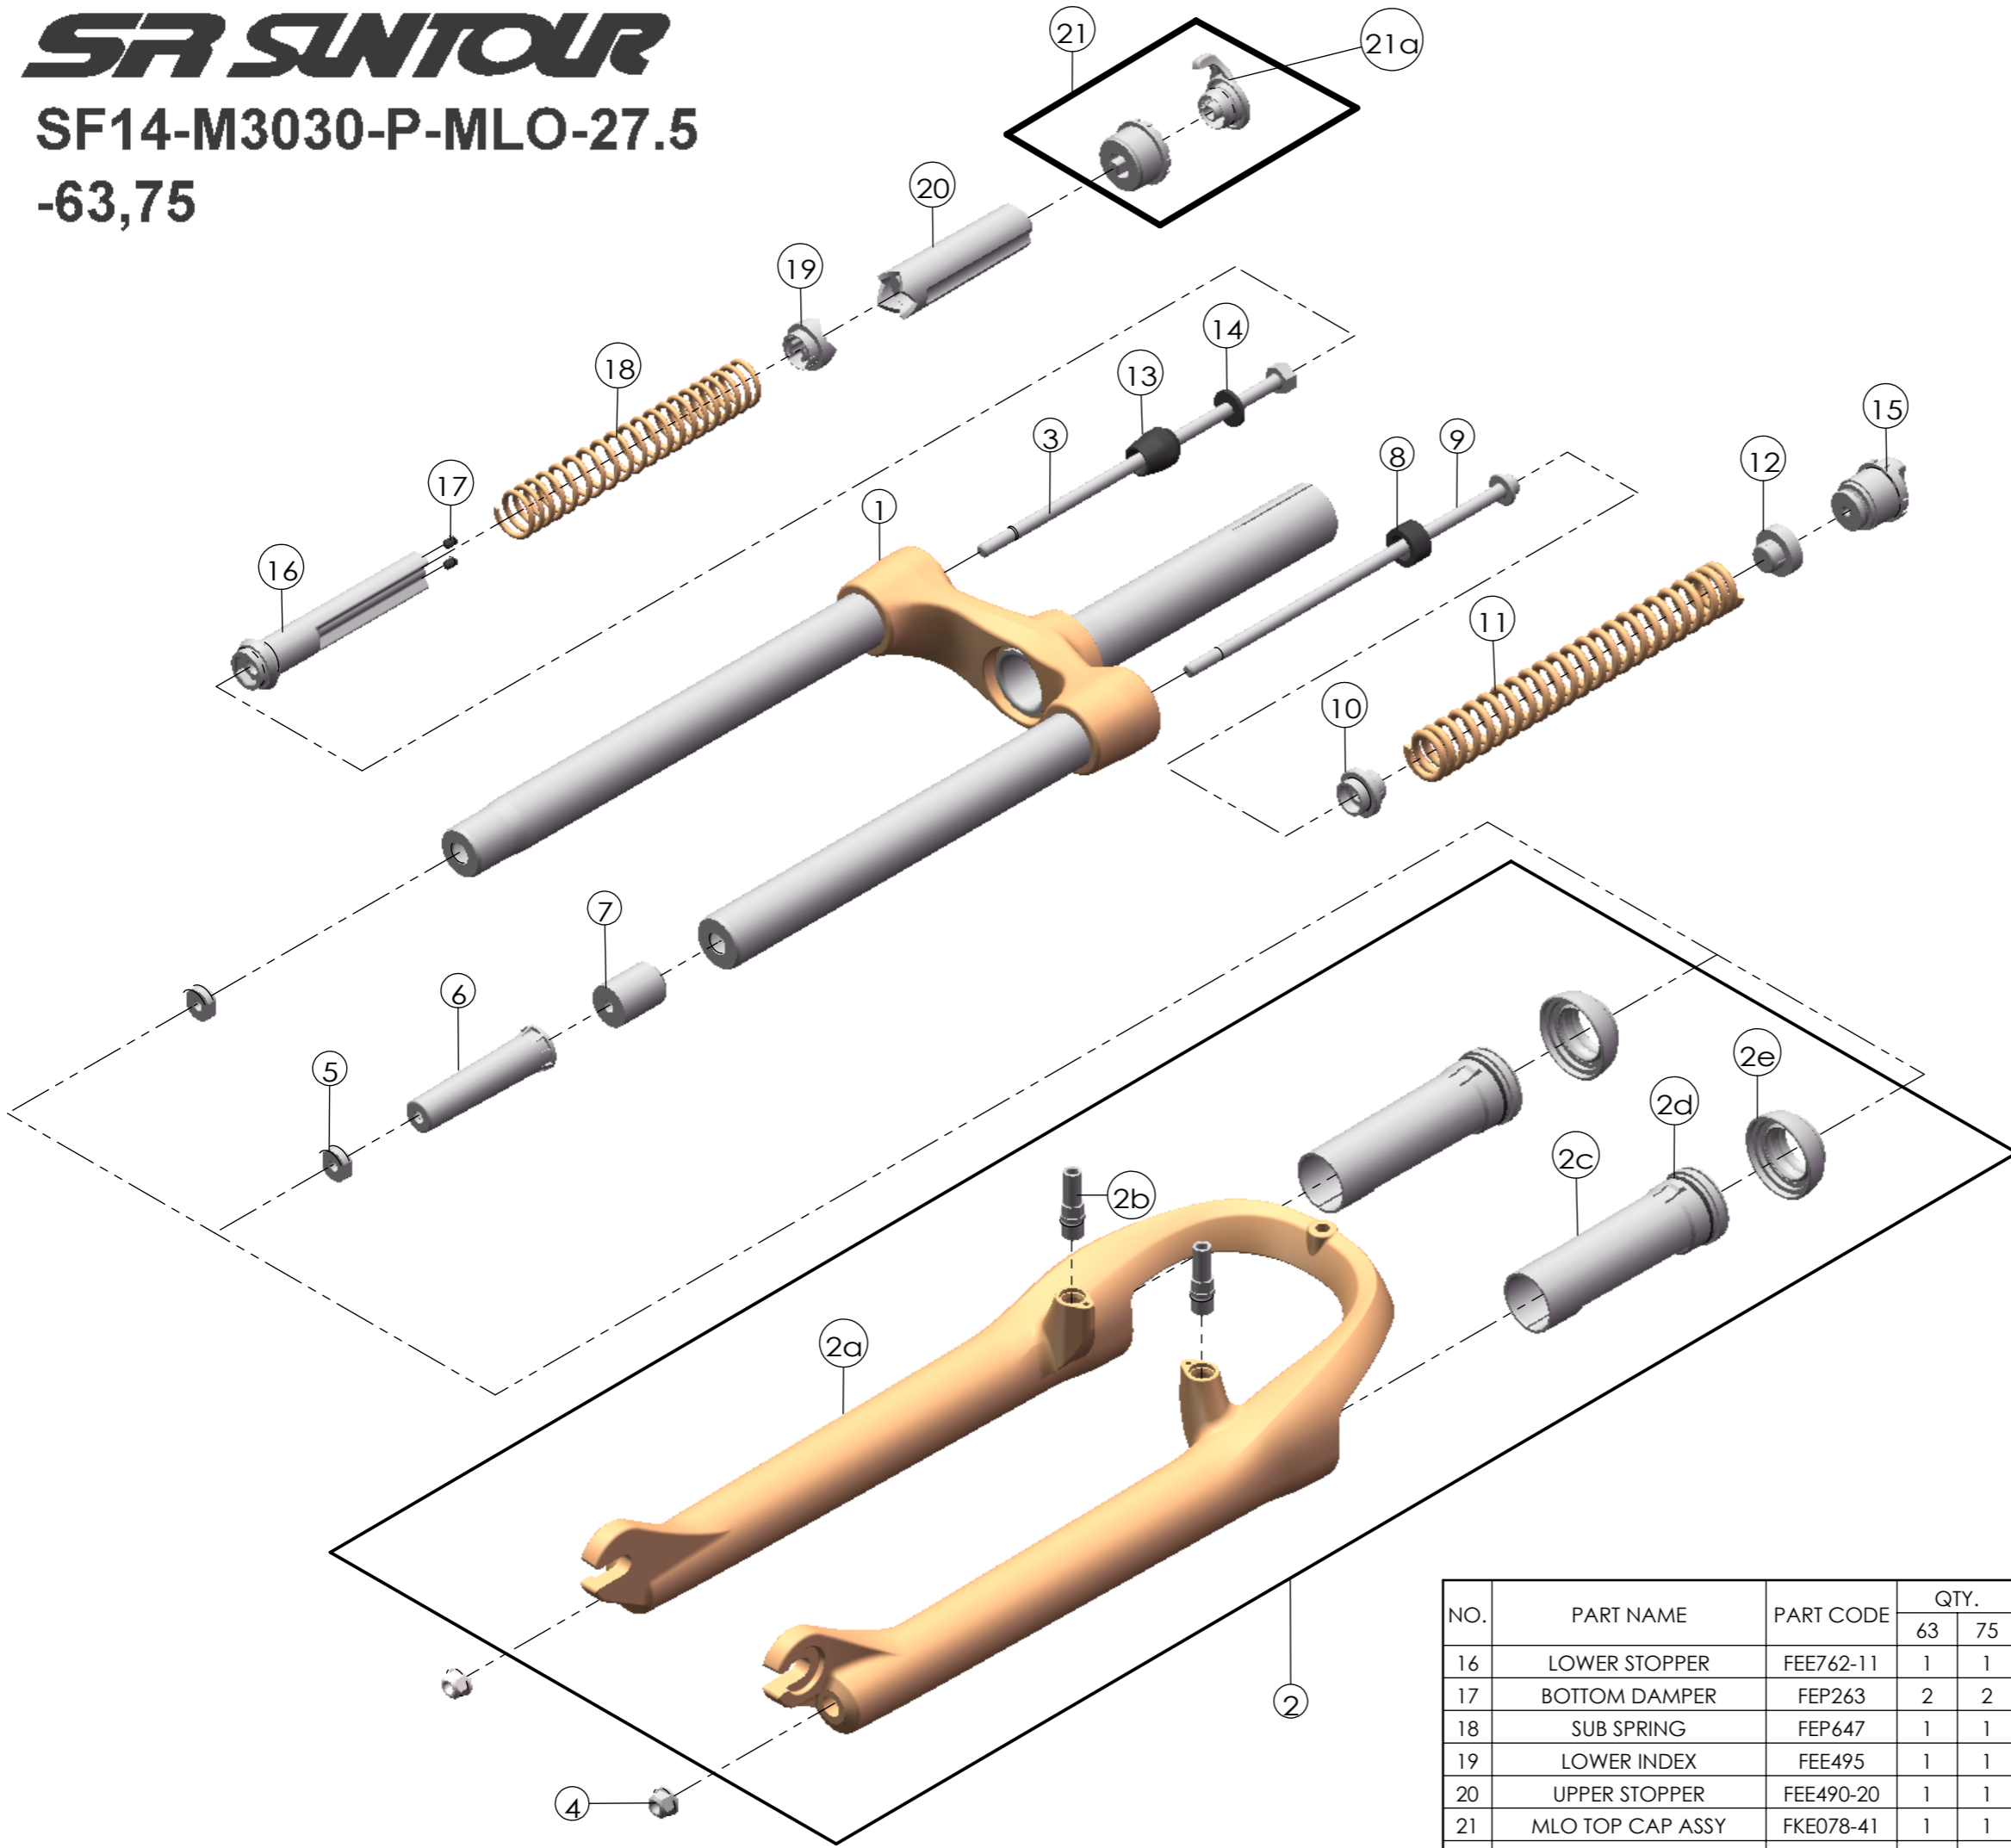

SF SUNTOUR

SF14-M3030-P-MLO-27.5

-63,75

Date	2013.10.8	Version	1
Amended			

NO.	PART NAME	PART CODE	QTY.	
			63	75
16	LOWER STOPPER	FEE762-11	1	1
17	BOTTOM DAMPER	FEP263	2	2
18	SUB SPRING	FEP647	1	1
19	LOWER INDEX	FEE495	1	1
20	UPPER STOPPER	FEE490-20	1	1
21	MLO TOP CAP ASSY	FKE078-41	1	1
21a	MLO KNOB	FEE493-10	1	1

NO.	PART NAME	PART CODE	QTY.	
			63	75
1	UPPER ASSY	FKZ027-01	1	1
2	BOTTOM CASE ASSY	FKZ053-10	1	1
2a	BOTTOM CASE	FPB382	1	1
2b	CANTI BOSS	FSB241-16	2	2
2c	SLIDER SLEEVE	FEE475	2	2
2d	O RING	FAA188	2	2
2e	DUST SEAL	FAA123	2	2
3	FIXING BOLT R	FSB109-71	1	-
		FSB109-69	-	1
4	FIXING NUT	FSN023	2	2
5	NUT PLATE	FSN025	2	2
6	BOTTOM STOPPER	FEE451	1	1
7	DAMPER	FEP065	1	-
		FEP065-08	-	1
8	REBOUND RUBBER	FEP066	1	1
9	FIXING BOLT	FSB159-06	1	-
		FSB159-00	-	1
10	SPRING GUIDE	FEE385-40	1	-
		FEE385-40	-	1
11	MAIN SPRING	FEP683	1	-
		FEP684	-	1
12	SPRING GUIDE	FEE196-20	1	-
		FEE196-20	-	1
13	REBOUND RUBBER	FEP086-10	1	1
14	WASHER	FSW003	1	-
15	ADJUSTER ASSY	FKE007-11	1	1