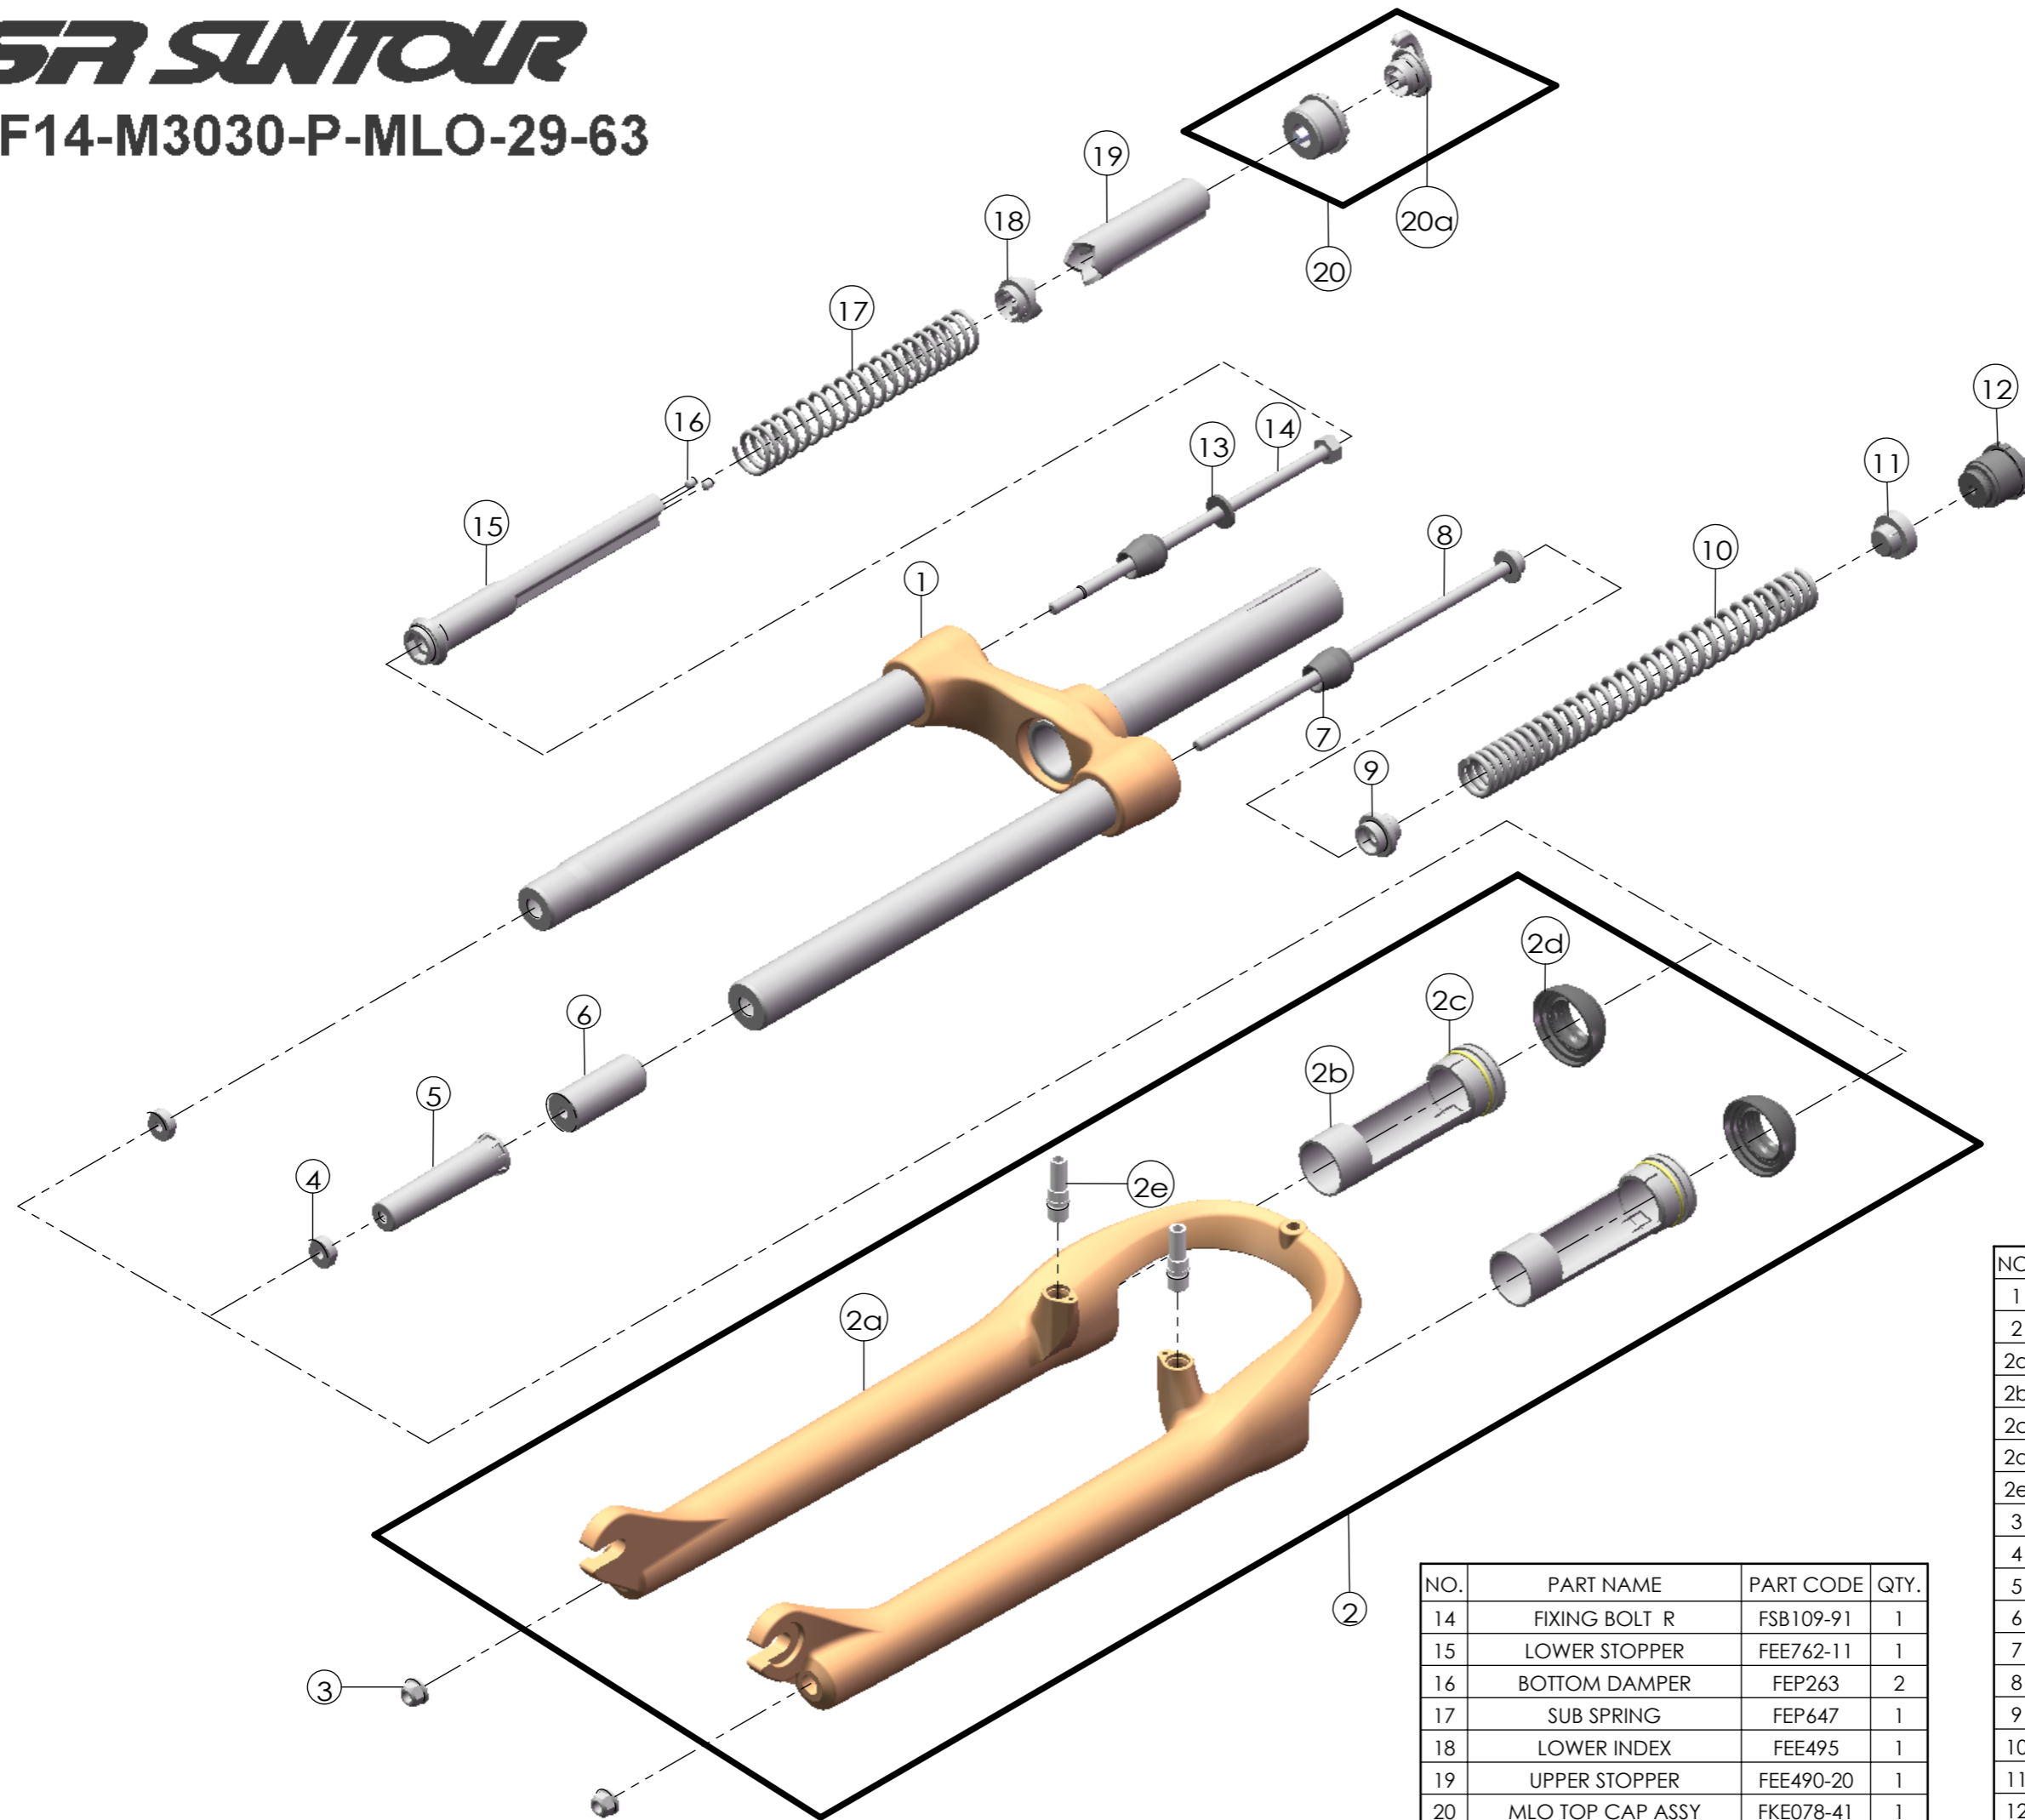

SUNTOUR

SF14-M3030-P-MLO-29-63

Date	2013.5.15	Version	1
Amended			

NO.	PART NAME	PART CODE	QTY.
14	FIXING BOLT R	FSB109-91	1
15	LOWER STOPPER	FEE762-11	1
16	BOTTOM DAMPER	FEP263	2
17	SUB SPRING	FEP647	1
18	LOWER INDEX	FEE495	1
19	UPPER STOPPER	FEE490-20	1
20	MLO TOP CAP ASSY	FKE078-41	1
20a	MLO KNOB	FEE493-10	1

NO.	PART NAME	PART CODE	QTY.
1	UPPER ASSY	FKZ036-02	1
2	BOTTOM CASE ASSY	FKZ040-10	1
2a	BOTTOM CASE	FPB380	1
2b	SLIDER SLEEVE	FEE475	2
2c	O RING	FAA188	2
2d	DUST SEAL	FAA123	2
2e	CANTI BOSS	FSB241-16	2
3	FIXING NUT	FSN023	2
4	NUT PLATE	FSN025	2
5	BOTTOM STOPPER	FEE451	1
6	DAMPER	FEP065	1
7	REBOUND RUBBER	FEP086-10	2
8	FIXING BOLT L	FSB157-04	1
9	SPRING GUIDE	FEE385-40	1
10	MAIN SPRING	FEP683	1
11	SPRING GUIDE	FEE196-20	1
12	ADJUSTER ASSY	FKE007-11	1
13	WASHER	FSW003	1