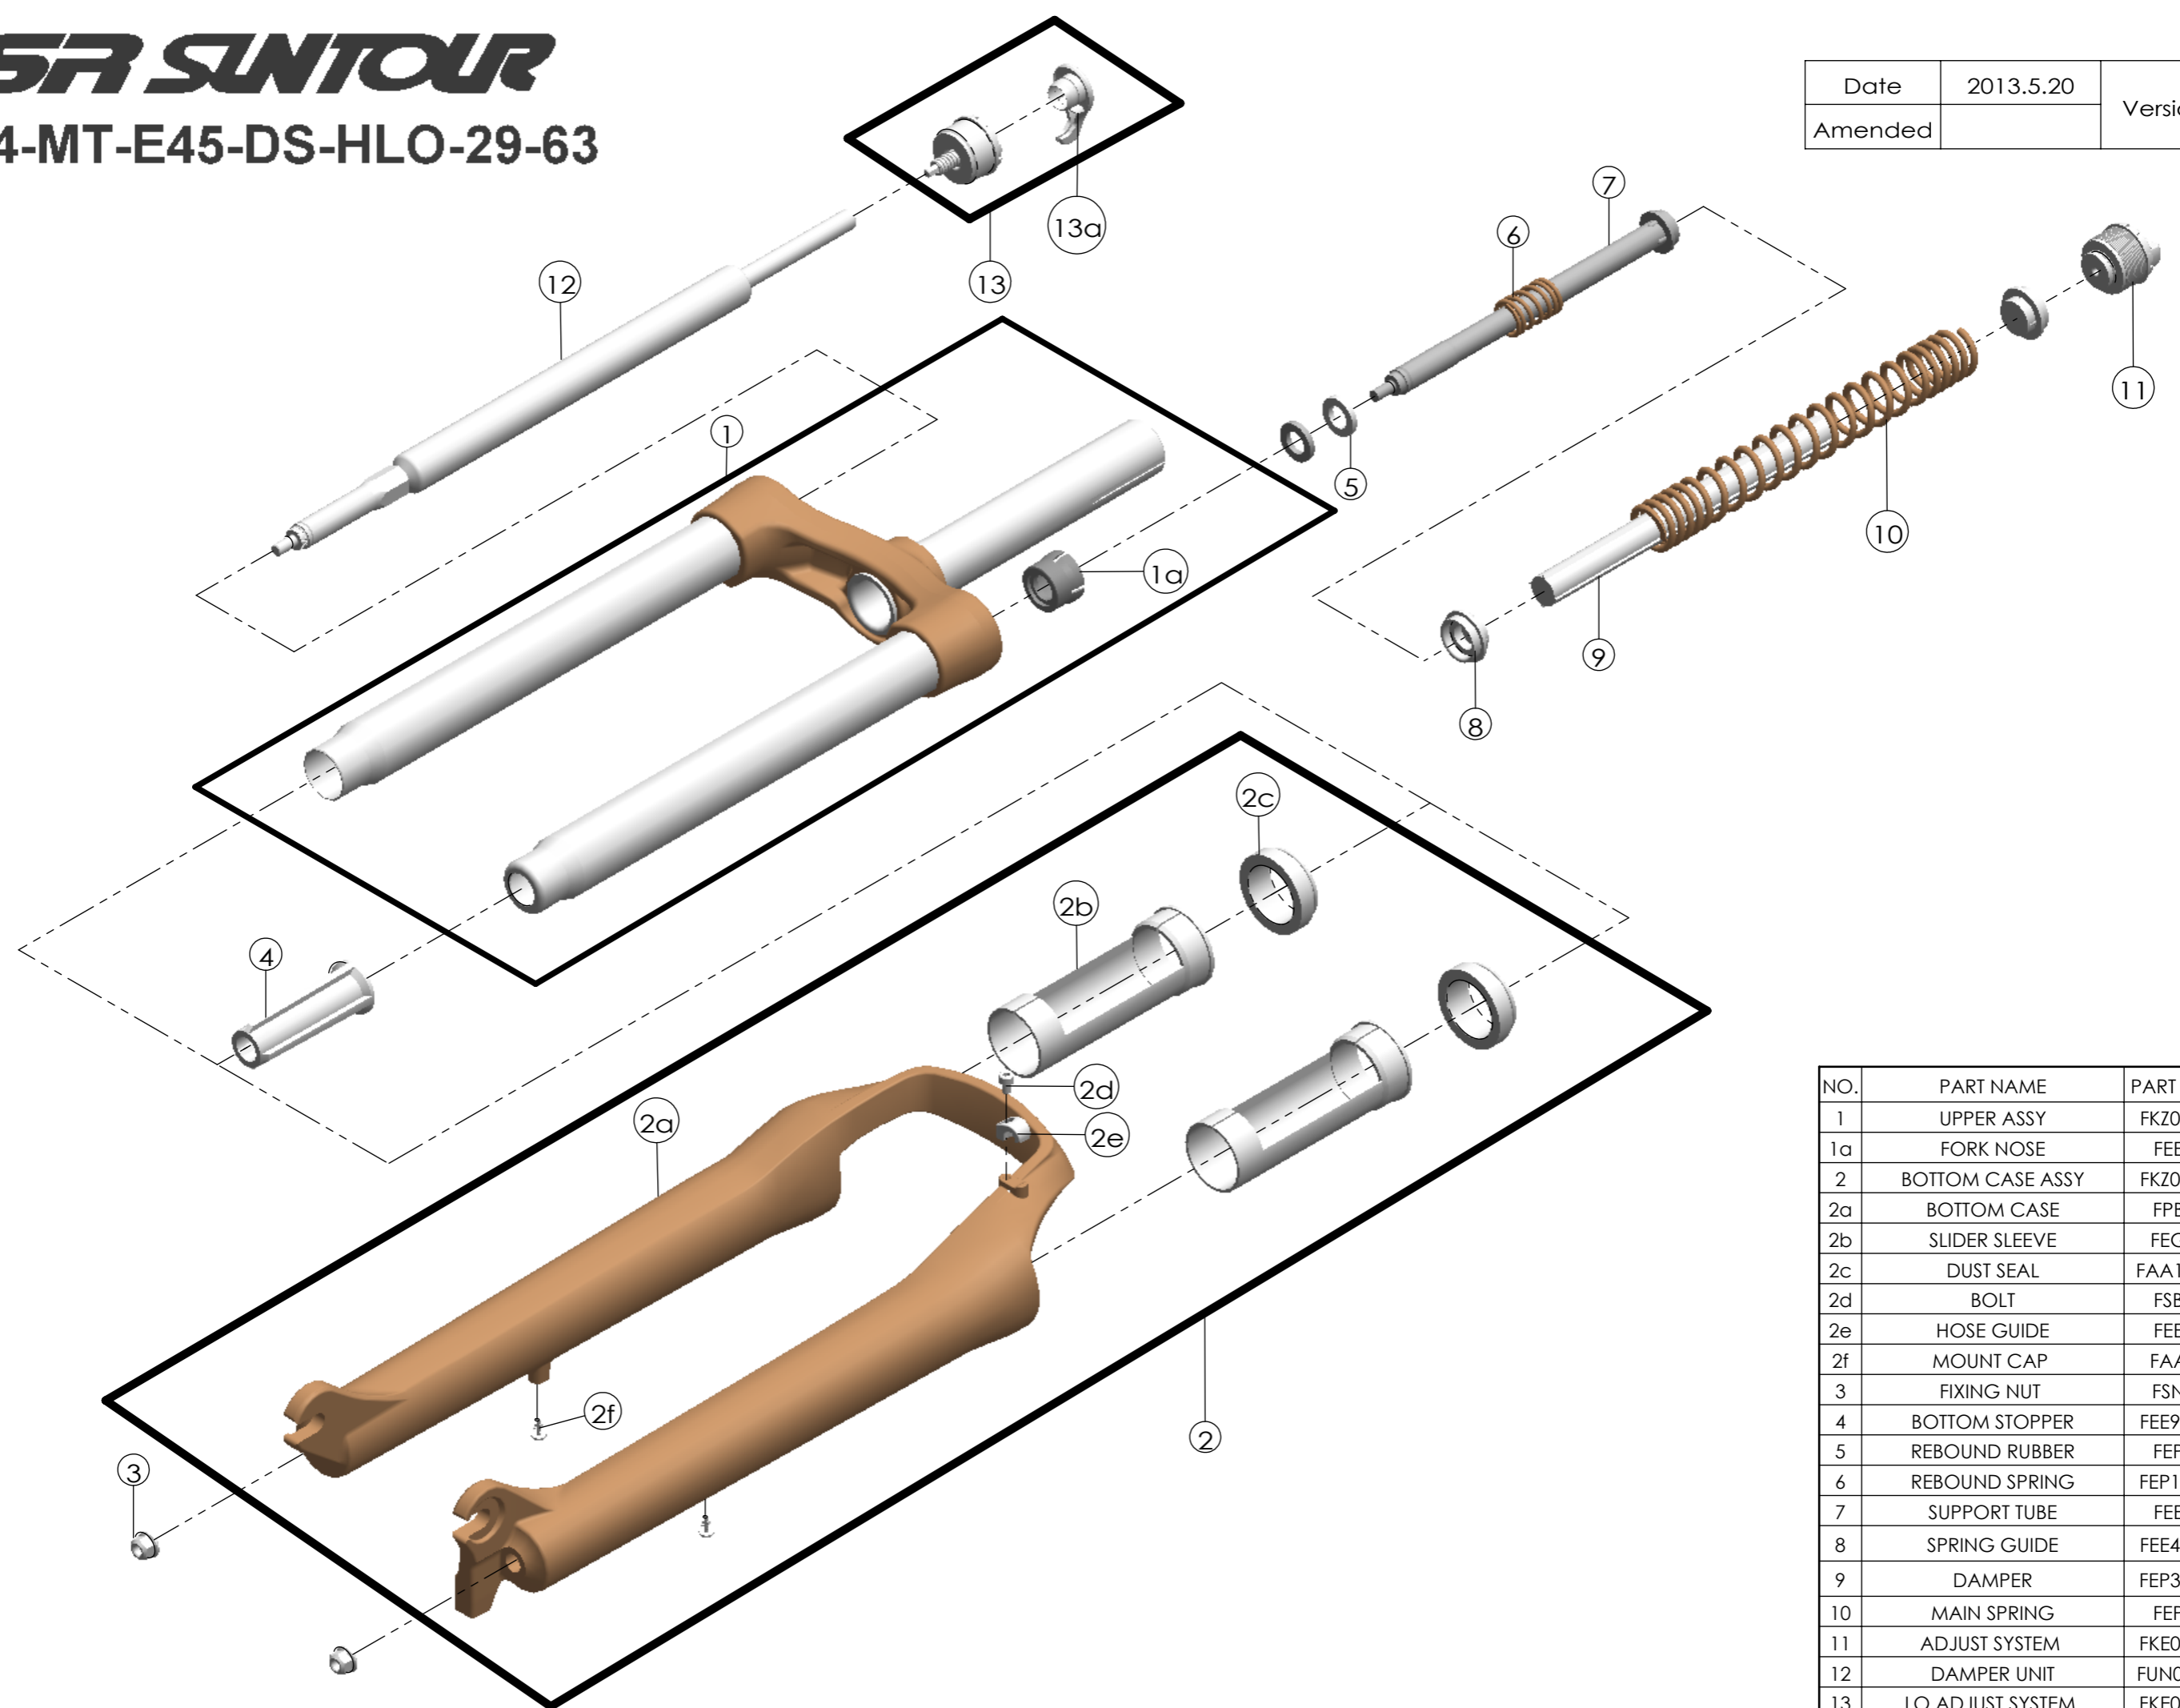

## SF14-MT-E45-DS-HLO-29-63

Date	2013.5.20	Version	1
Amended			

NO.	PART NAME	PART CODE	QTY.
1	UPPER ASSY	FKZ019-01	1
1a	FORK NOSE	FEE805	1
2	BOTTOM CASE ASSY	FKZ020-10	1
2a	BOTTOM CASE	FPB337	1
2b	SLIDER SLEEVE	FEG137	2
2c	DUST SEAL	FAA169-20	2
2d	BOLT	FSB153	1
2e	HOSE GUIDE	FEE797	1
2f	MOUNT CAP	FAA199	2
3	FIXING NUT	FSN023	2
4	BOTTOM STOPPER	FEE959-00	1
5	REBOUND RUBBER	FEP053	2
6	REBOUND SPRING	FEP189-20	1
7	SUPPORT TUBE	FEE800	1
8	SPRING GUIDE	FEE434-10	2
9	DAMPER	FEP320-10	1
10	MAIN SPRING	FEP617	1
11	ADJUST SYSTEM	FKE009-21	1
12	DAMPER UNIT	FUN050-11	1
13	LO ADJUST SYSTEM	FKE028-36	1
13a	LO KNOB	FEE288-20	1