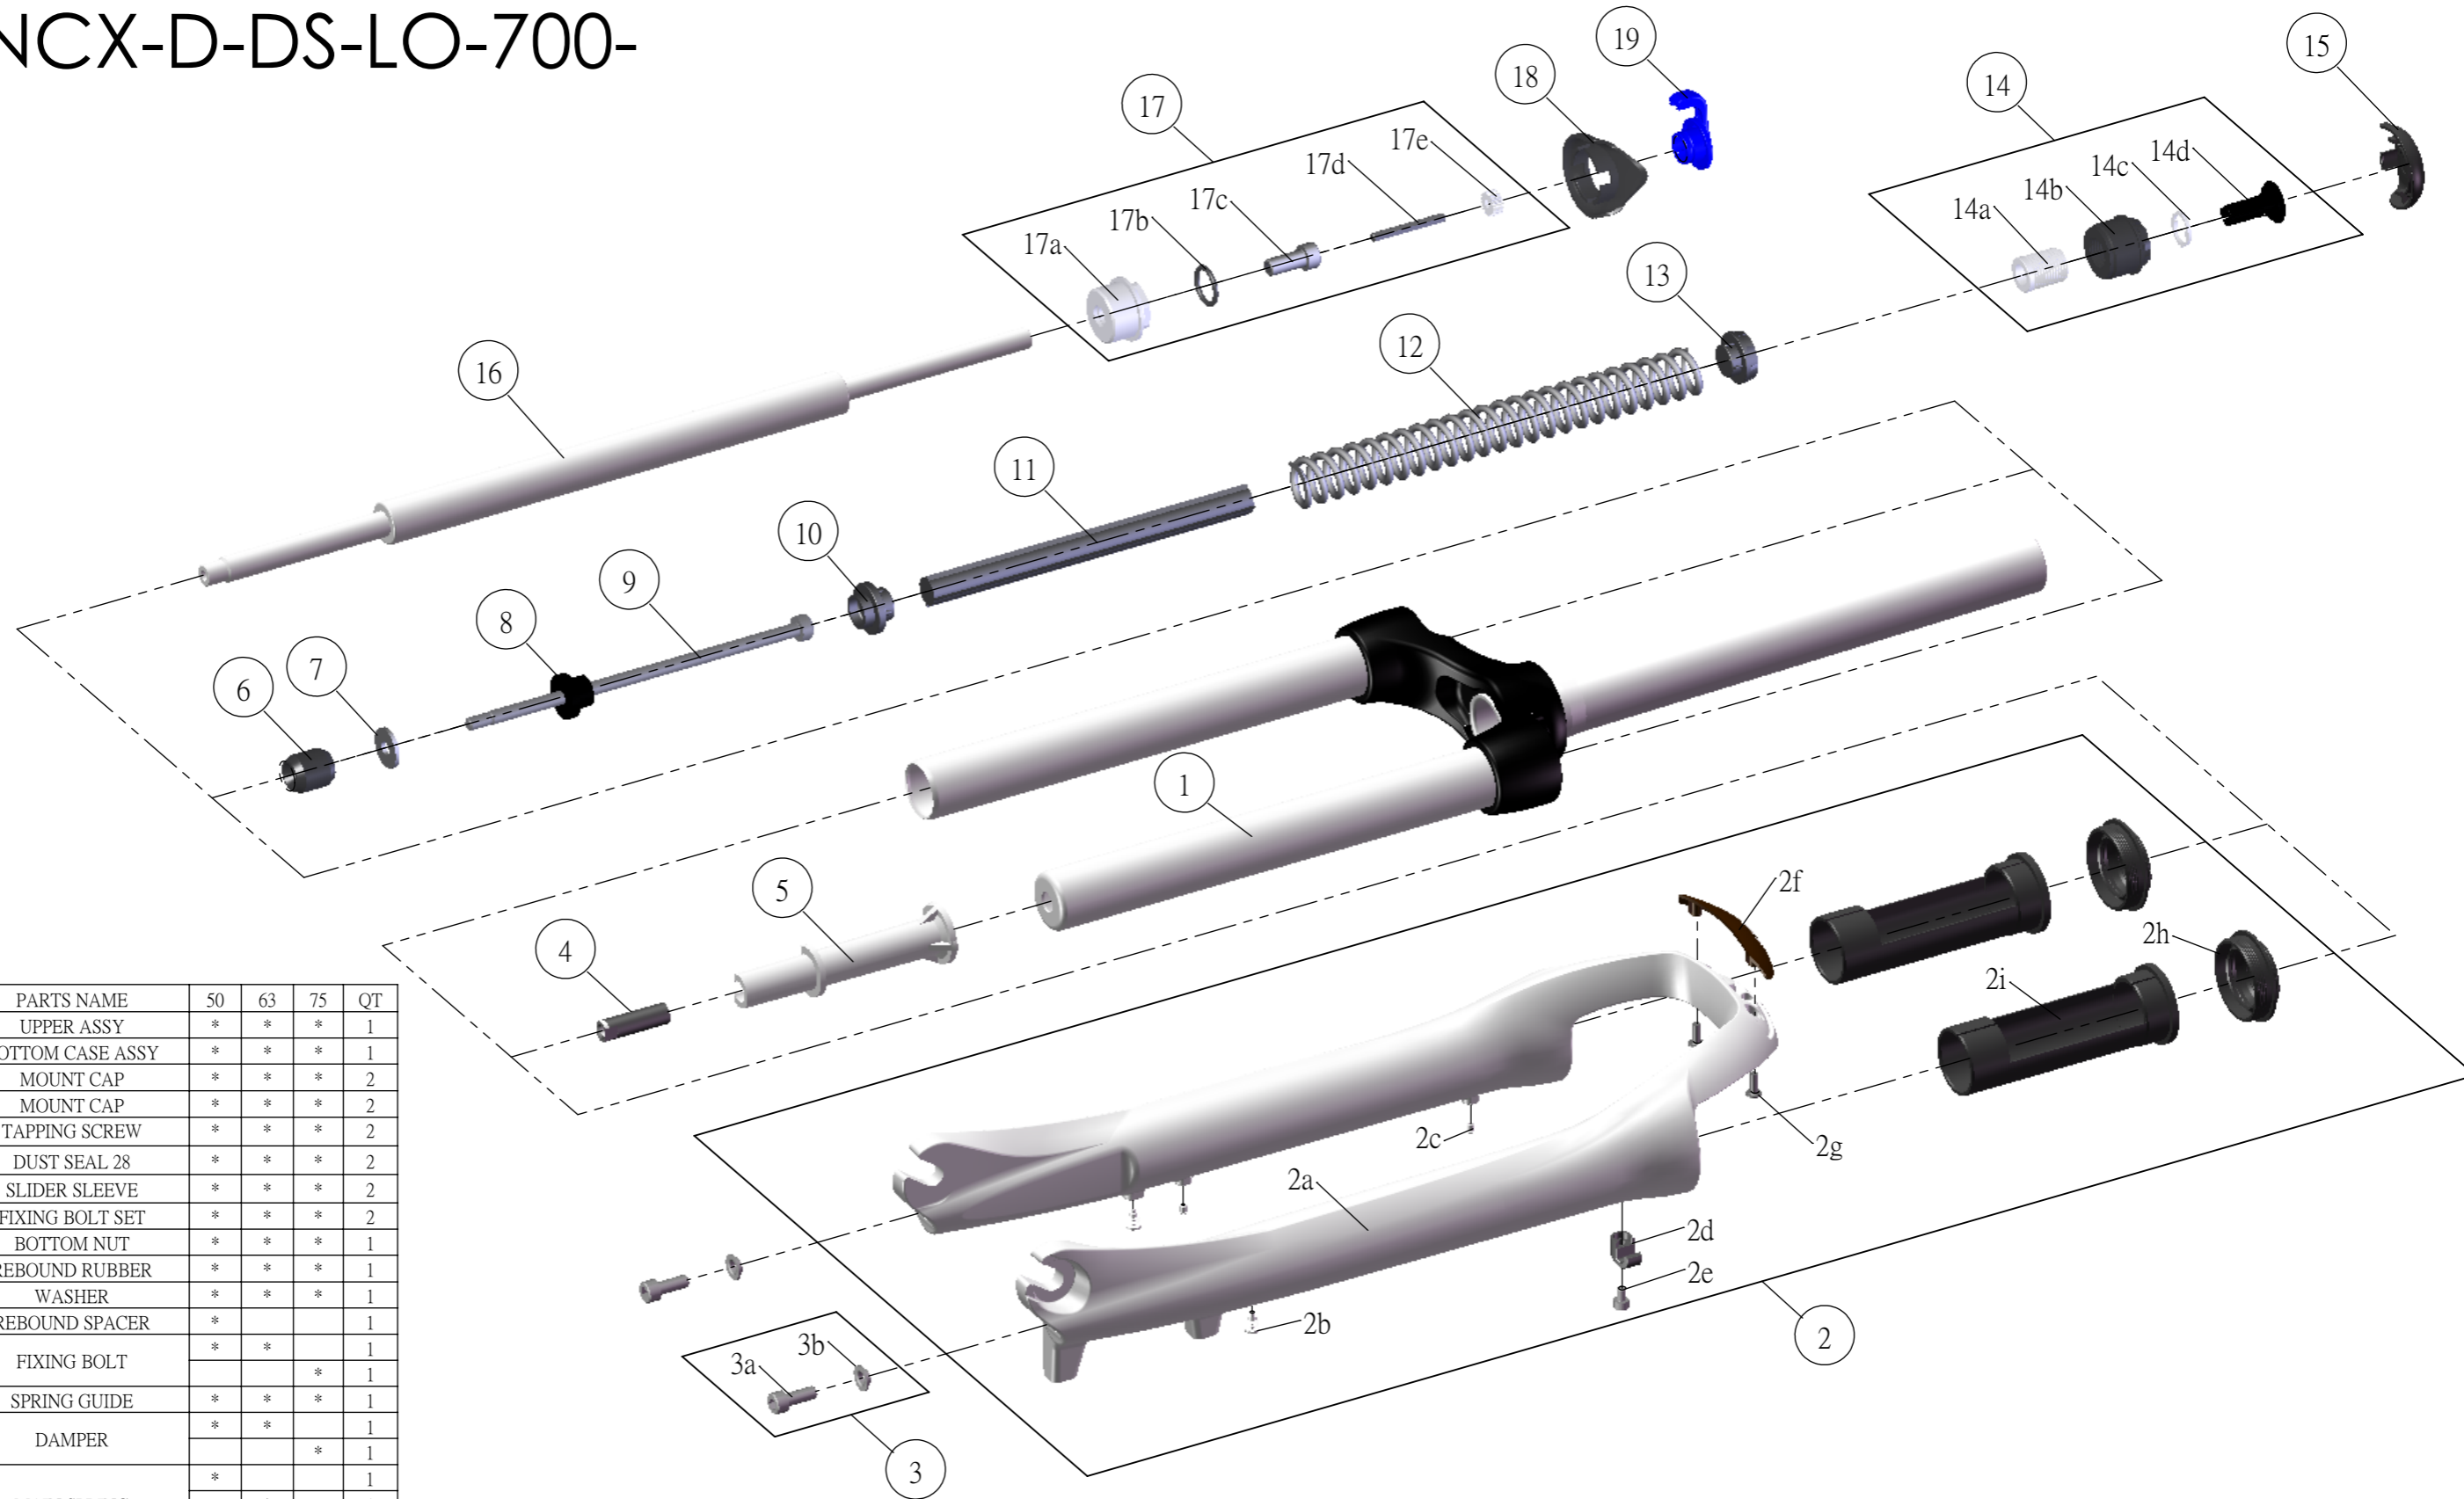

SUNTOUR

SF14-NCX-D-DS-LO-700-

NO.	PARTS CODE	PARTS NAME	50	63	75	QT
1	FKE397	UPPER ASSY	*	*	*	1
2	FKE485	BOTTOM CASE ASSY	*	*	*	1
2b	FAA199	MOUNT CAP	*	*	*	2
2c	FAA200	MOUNT CAP	*	*	*	2
2g	FSB124	TAPPING SCREW	*	*	*	2
2h	FAA346	DUST SEAL 28	*	*	*	2
2i	FEE945	SLIDER SLEEVE	*	*	*	2
3	FKA044	FIXING BOLT SET	*	*	*	2
4	FSN027	BOTTOM NUT	*	*	*	1
6	FEP086	REBOUND RUBBER	*	*	*	1
7	FSW042	WASHER	*	*	*	1
8	FEE452	REBOUND SPACER	*	*	*	1
9	FSB067-66	FIXING BOLT	*	*		1
	FSB067-68				*	1
10	FEE385-60	SPRING GUIDE	*	*	*	1
11	FEP262-20	DAMPER	*	*		1
	FEP262-60				*	1
12	FEP423	MAIN SPRING	*			1
	FEP419			*		1
	FEP430				*	1
13	FEE389-40	SPRING GUIDE	*	*	*	1
△ 14	FKE213-03	ADJUSTER ASSY	*	*	*	1
15	FEE809-10	ADJUST KNOB	*	*	*	1
16	FUN027-18	DAMPER UNIT	*	*	*	1
17	FKE214-02	ADJUSTER ASSY	*	*	*	1
18	FEE813-10	PRELOAD COVER	*	*	*	1
19	FEE809-10	ADJUST KNOB	*	*	*	1