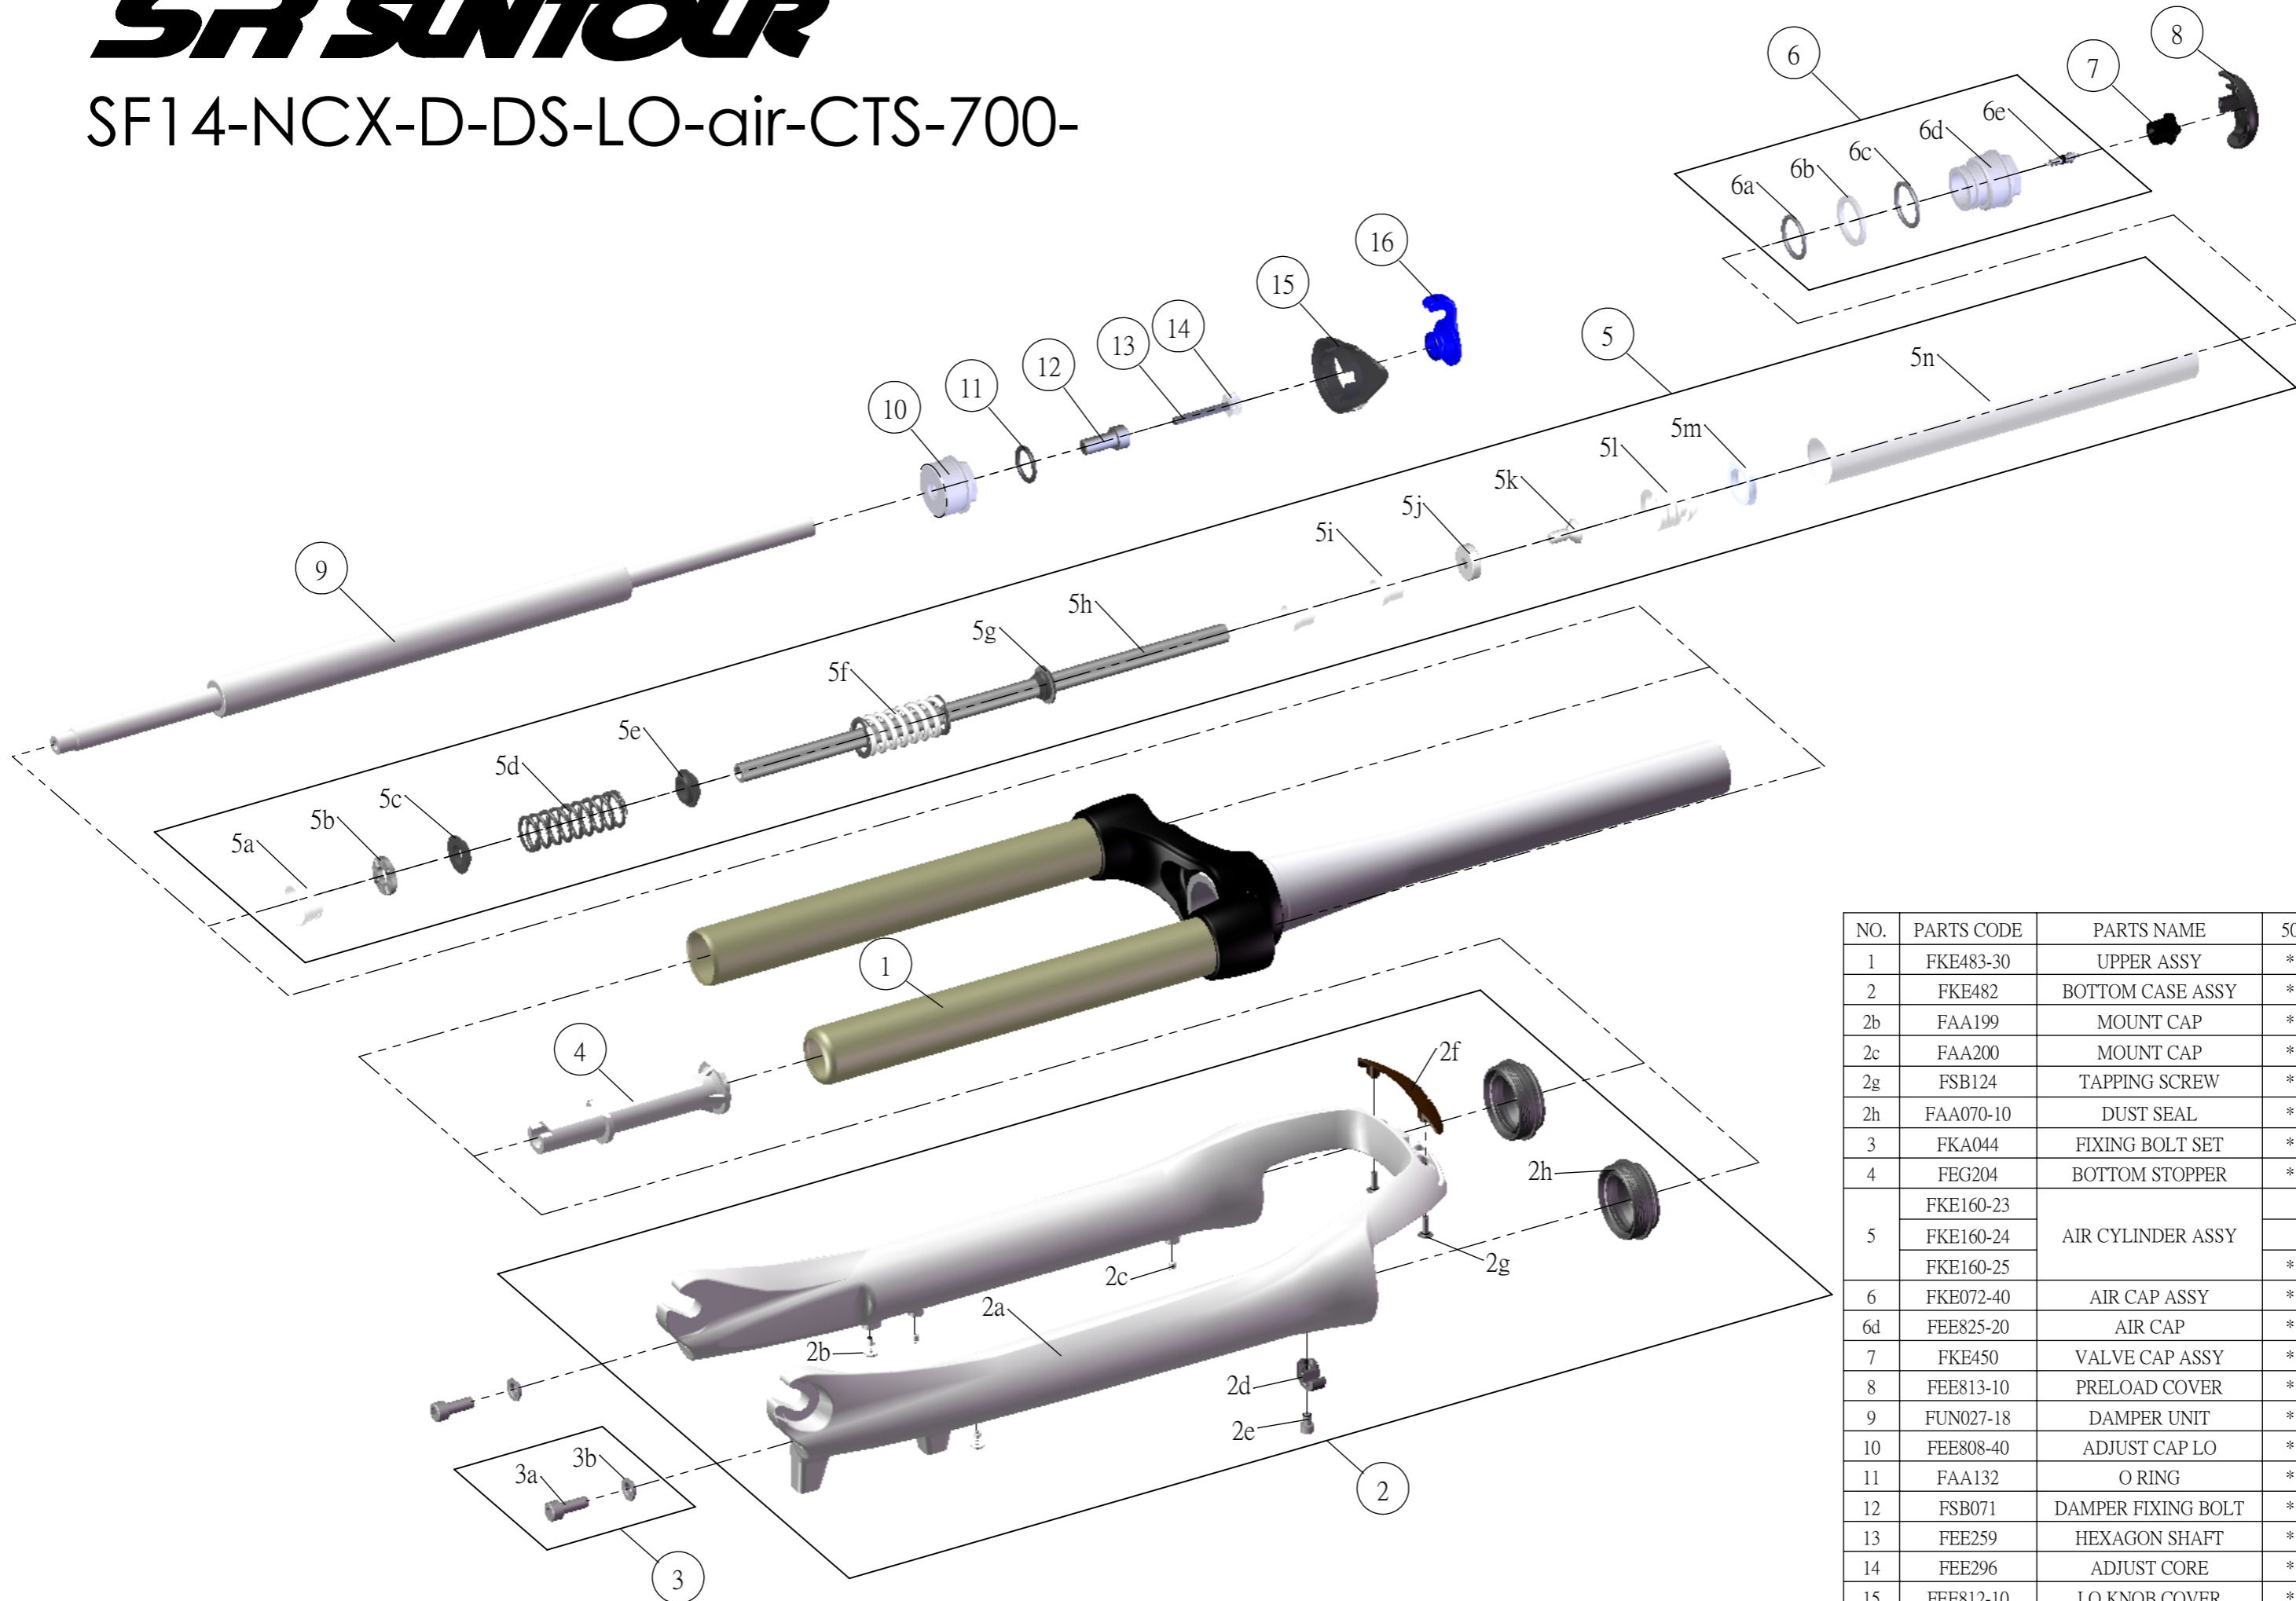

# SR SUNTOUR

SF14-NCX-D-DS-LO-air-CTS-700-

NO.	PARTS CODE	PARTS NAME	50	63	75	QT
1	FKE483-30	UPPER ASSY	*	*	*	1
2	FKE482	BOTTOM CASE ASSY	*	*	*	1
2b	FAA199	MOUNT CAP	*	*	*	2
2c	FAA200	MOUNT CAP	*	*	*	2
2g	FSB124	TAPPING SCREW	*	*	*	2
2h	FAA070-10	DUST SEAL	*	*	*	2
3	FKA044	FIXING BOLT SET	*	*	*	2
4	FEG204	BOTTOM STOPPER	*	*	*	1
5	FKE160-23	AIR CYLINDER ASSY			*	1
	FKE160-24			*	1	
	FKE160-25		*		1	
6	FKE072-40	AIR CAP ASSY	*	*	*	1
6d	FEE825-20	AIR CAP	*	*	*	1
7	FKE450	VALVE CAP ASSY	*	*	*	1
8	FEE813-10	PRELOAD COVER	*	*	*	1
9	FUN027-18	DAMPER UNIT	*	*	*	1
10	FEE808-40	ADJUST CAP LO	*	*	*	1
11	FAA132	O RING	*	*	*	1
12	FSB071	DAMPER FIXING BOLT	*	*	*	1
13	FEE259	HEXAGON SHAFT	*	*	*	1
14	FEE296	ADJUST CORE	*	*	*	1
15	FEE812-10	LO KNOB COVER	*	*	*	1
16	FEE809-10	ADJUST KNOB	*	*	*	1