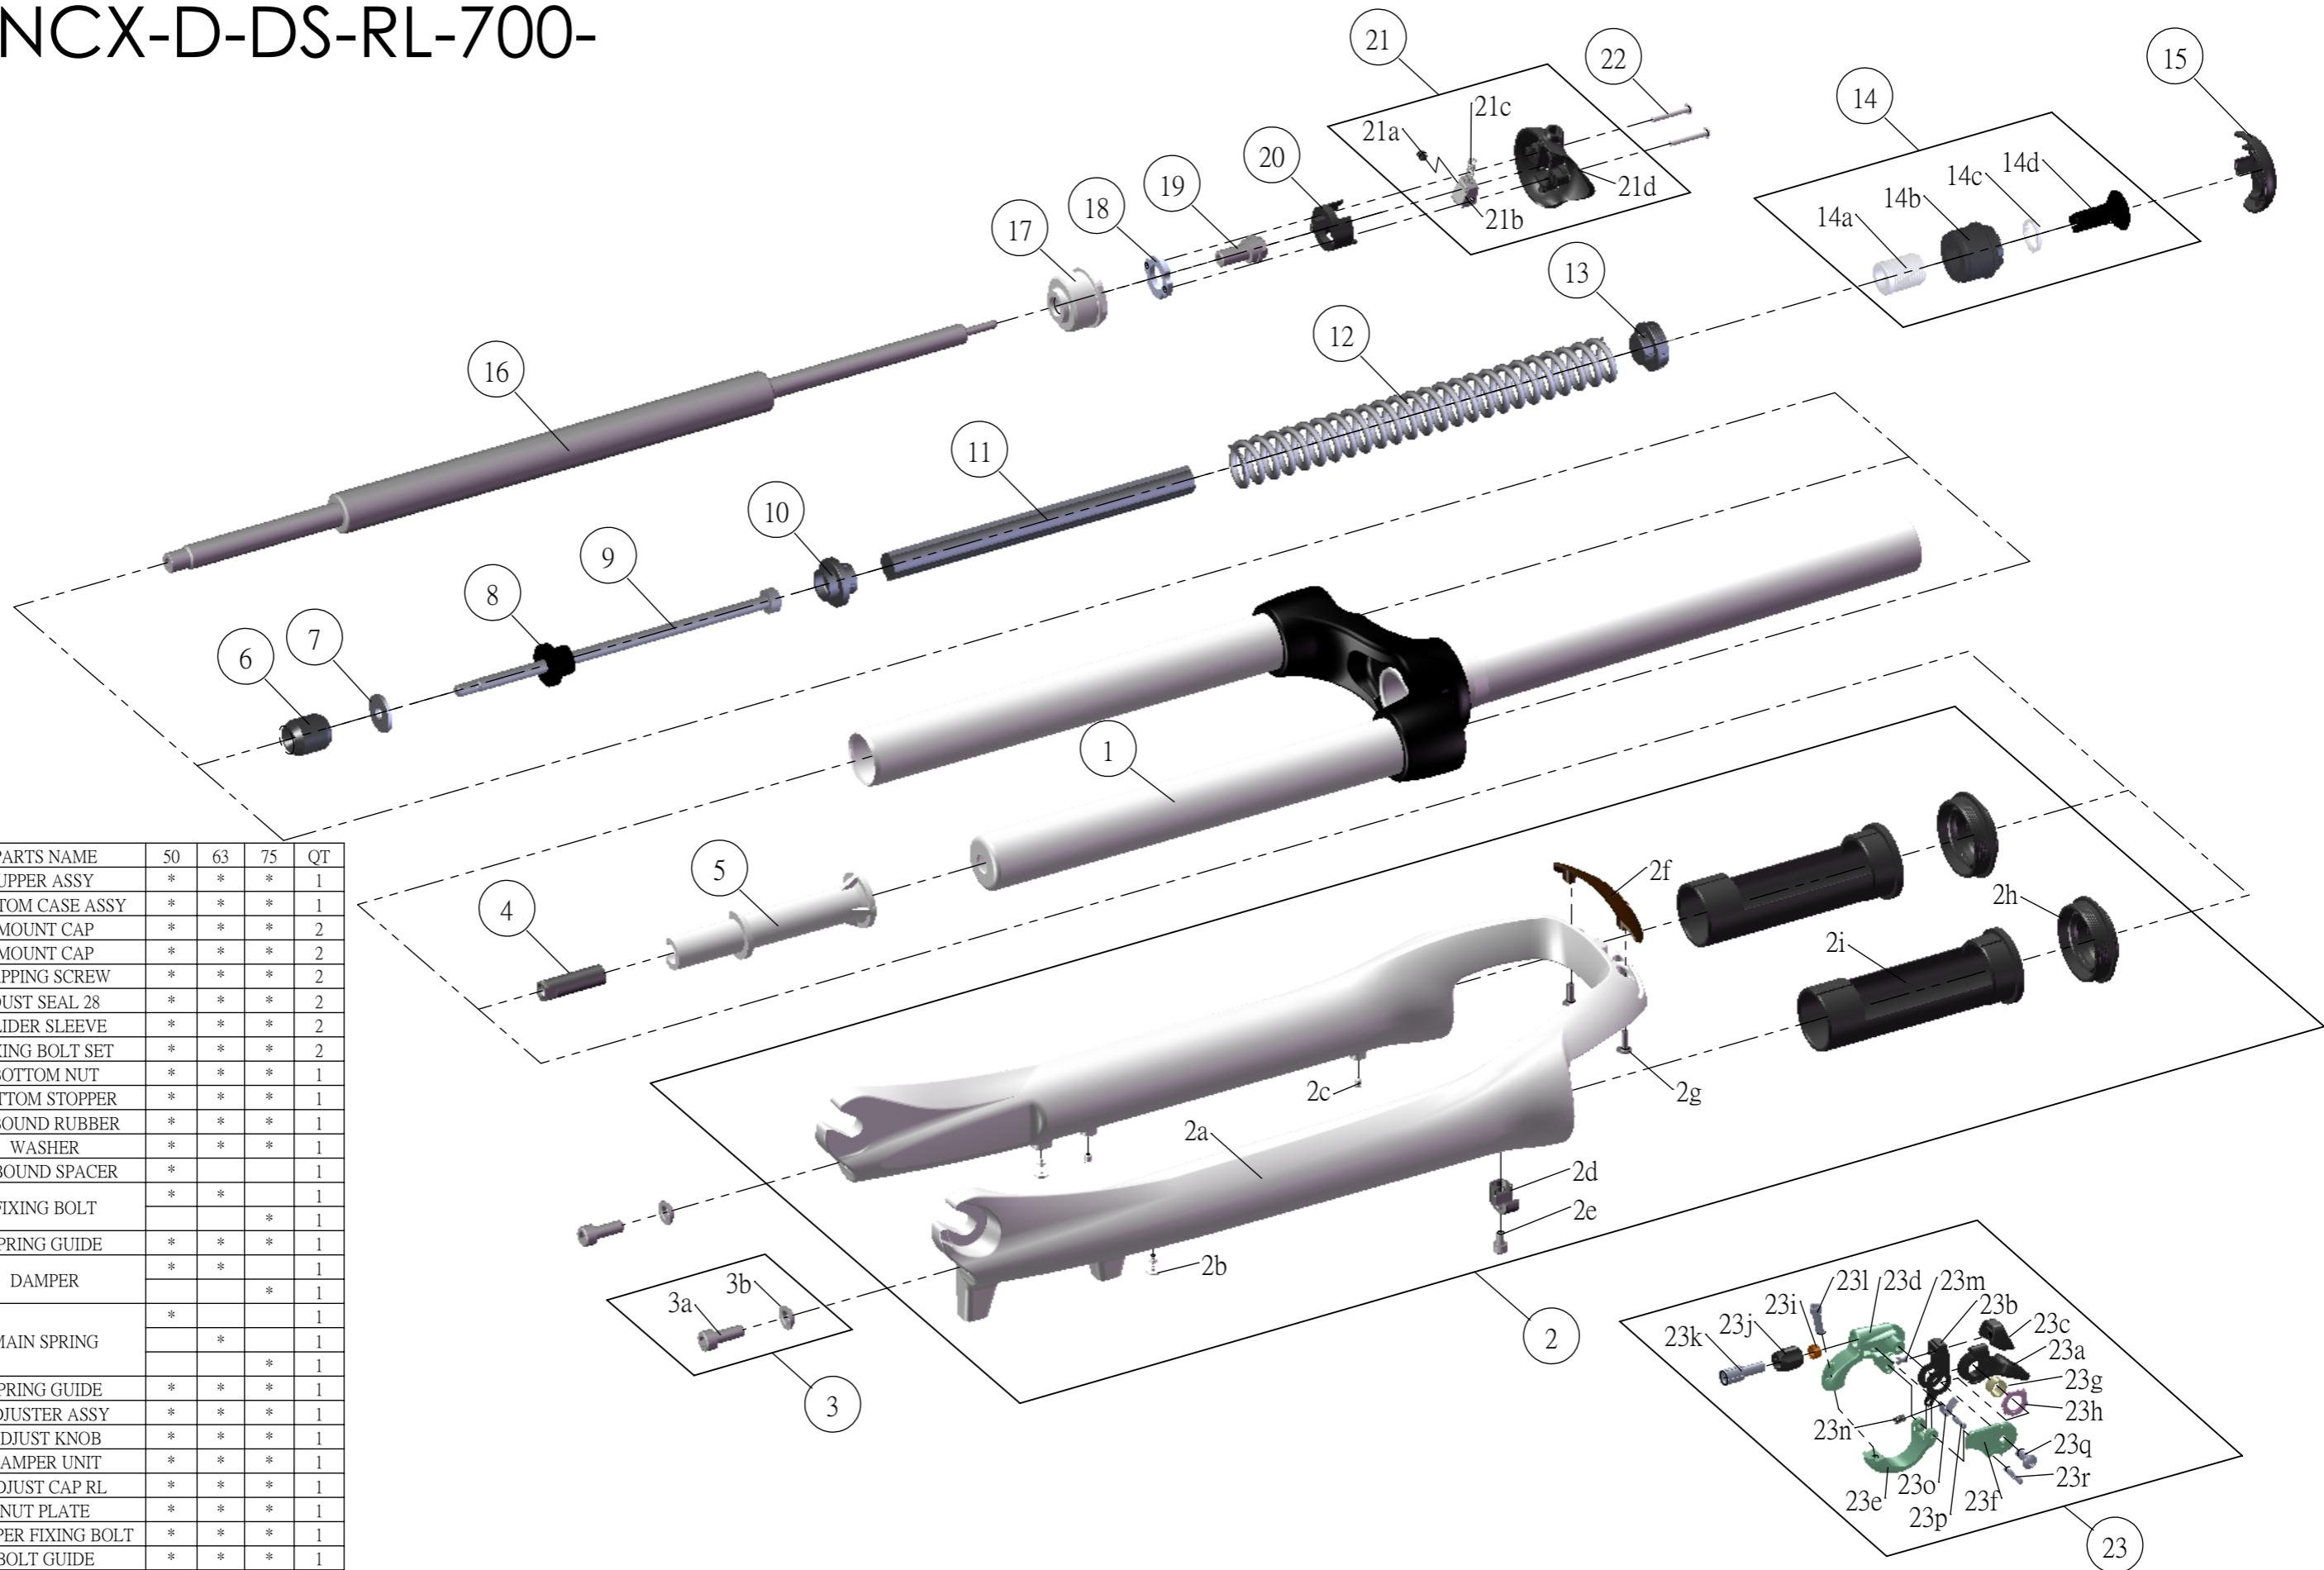

SR SUNTOUR

SF14-NCX-D-DS-RL-700-

Date	2013.07.03	Version	4
Amended	2016.02.18		

NO.	PARTS CODE	PARTS NAME	50	63	75	QT
1	FKE397-10	UPPER ASSY	*	*	*	1
2	FKE485	BOTTOM CASE ASSY	*	*	*	1
2b	FAA199	MOUNT CAP	*	*	*	2
2c	FAA200	MOUNT CAP	*	*	*	2
2g	FSB124	TAPPING SCREW	*	*	*	2
2h	FAA346	DUST SEAL 28	*	*	*	2
2i	FEE945	SLIDER SLEEVE	*	*	*	2
3	FKA044	FIXING BOLT SET	*	*	*	2
4	FSN027	BOTTOM NUT	*	*	*	1
5	FEG204	BOTTOM STOPPER	*	*	*	1
6	FEP086	REBOUND RUBBER	*	*	*	1
7	FSW042	WASHER	*	*	*	1
8	FEE452	REBOUND SPACER	*			1
9	FSB067-66	FIXING BOLT	*	*		1
	FSB067-68				*	1
10	FEE385-60	SPRING GUIDE	*	*	*	1
11	FEP262-20	DAMPER	*	*		1
	FEP262-60				*	1
	FEP423				*	1
12	FEP419	MAIN SPRING	*			1
	FEP430				*	1
13	FEE389-40	SPRING GUIDE	*	*	*	1
△ 14	FKE213-03	ADJUSTER ASSY	*	*	*	1
15	FEE809-10	ADJUST KNOB	*	*	*	1
16	FUN043-18	DAMPER UNIT	*	*	*	1
17	FEE418-60	ADJUST CAP RL	*	*	*	1
18	FEE417	NUT PLATE	*	*	*	1
19	FSB100	DAMPER FIXING BOLT	*	*	*	1
20	FEE419-10	BOLT GUIDE	*	*	*	1
21	FKE310	RL COVER ASSY	*	*	*	1
22	FSB144	CAP BOLT	*	*	*	1
△ 23	SL15SC-RLO	REMOTE LEVER ASSY	*	*	*	1