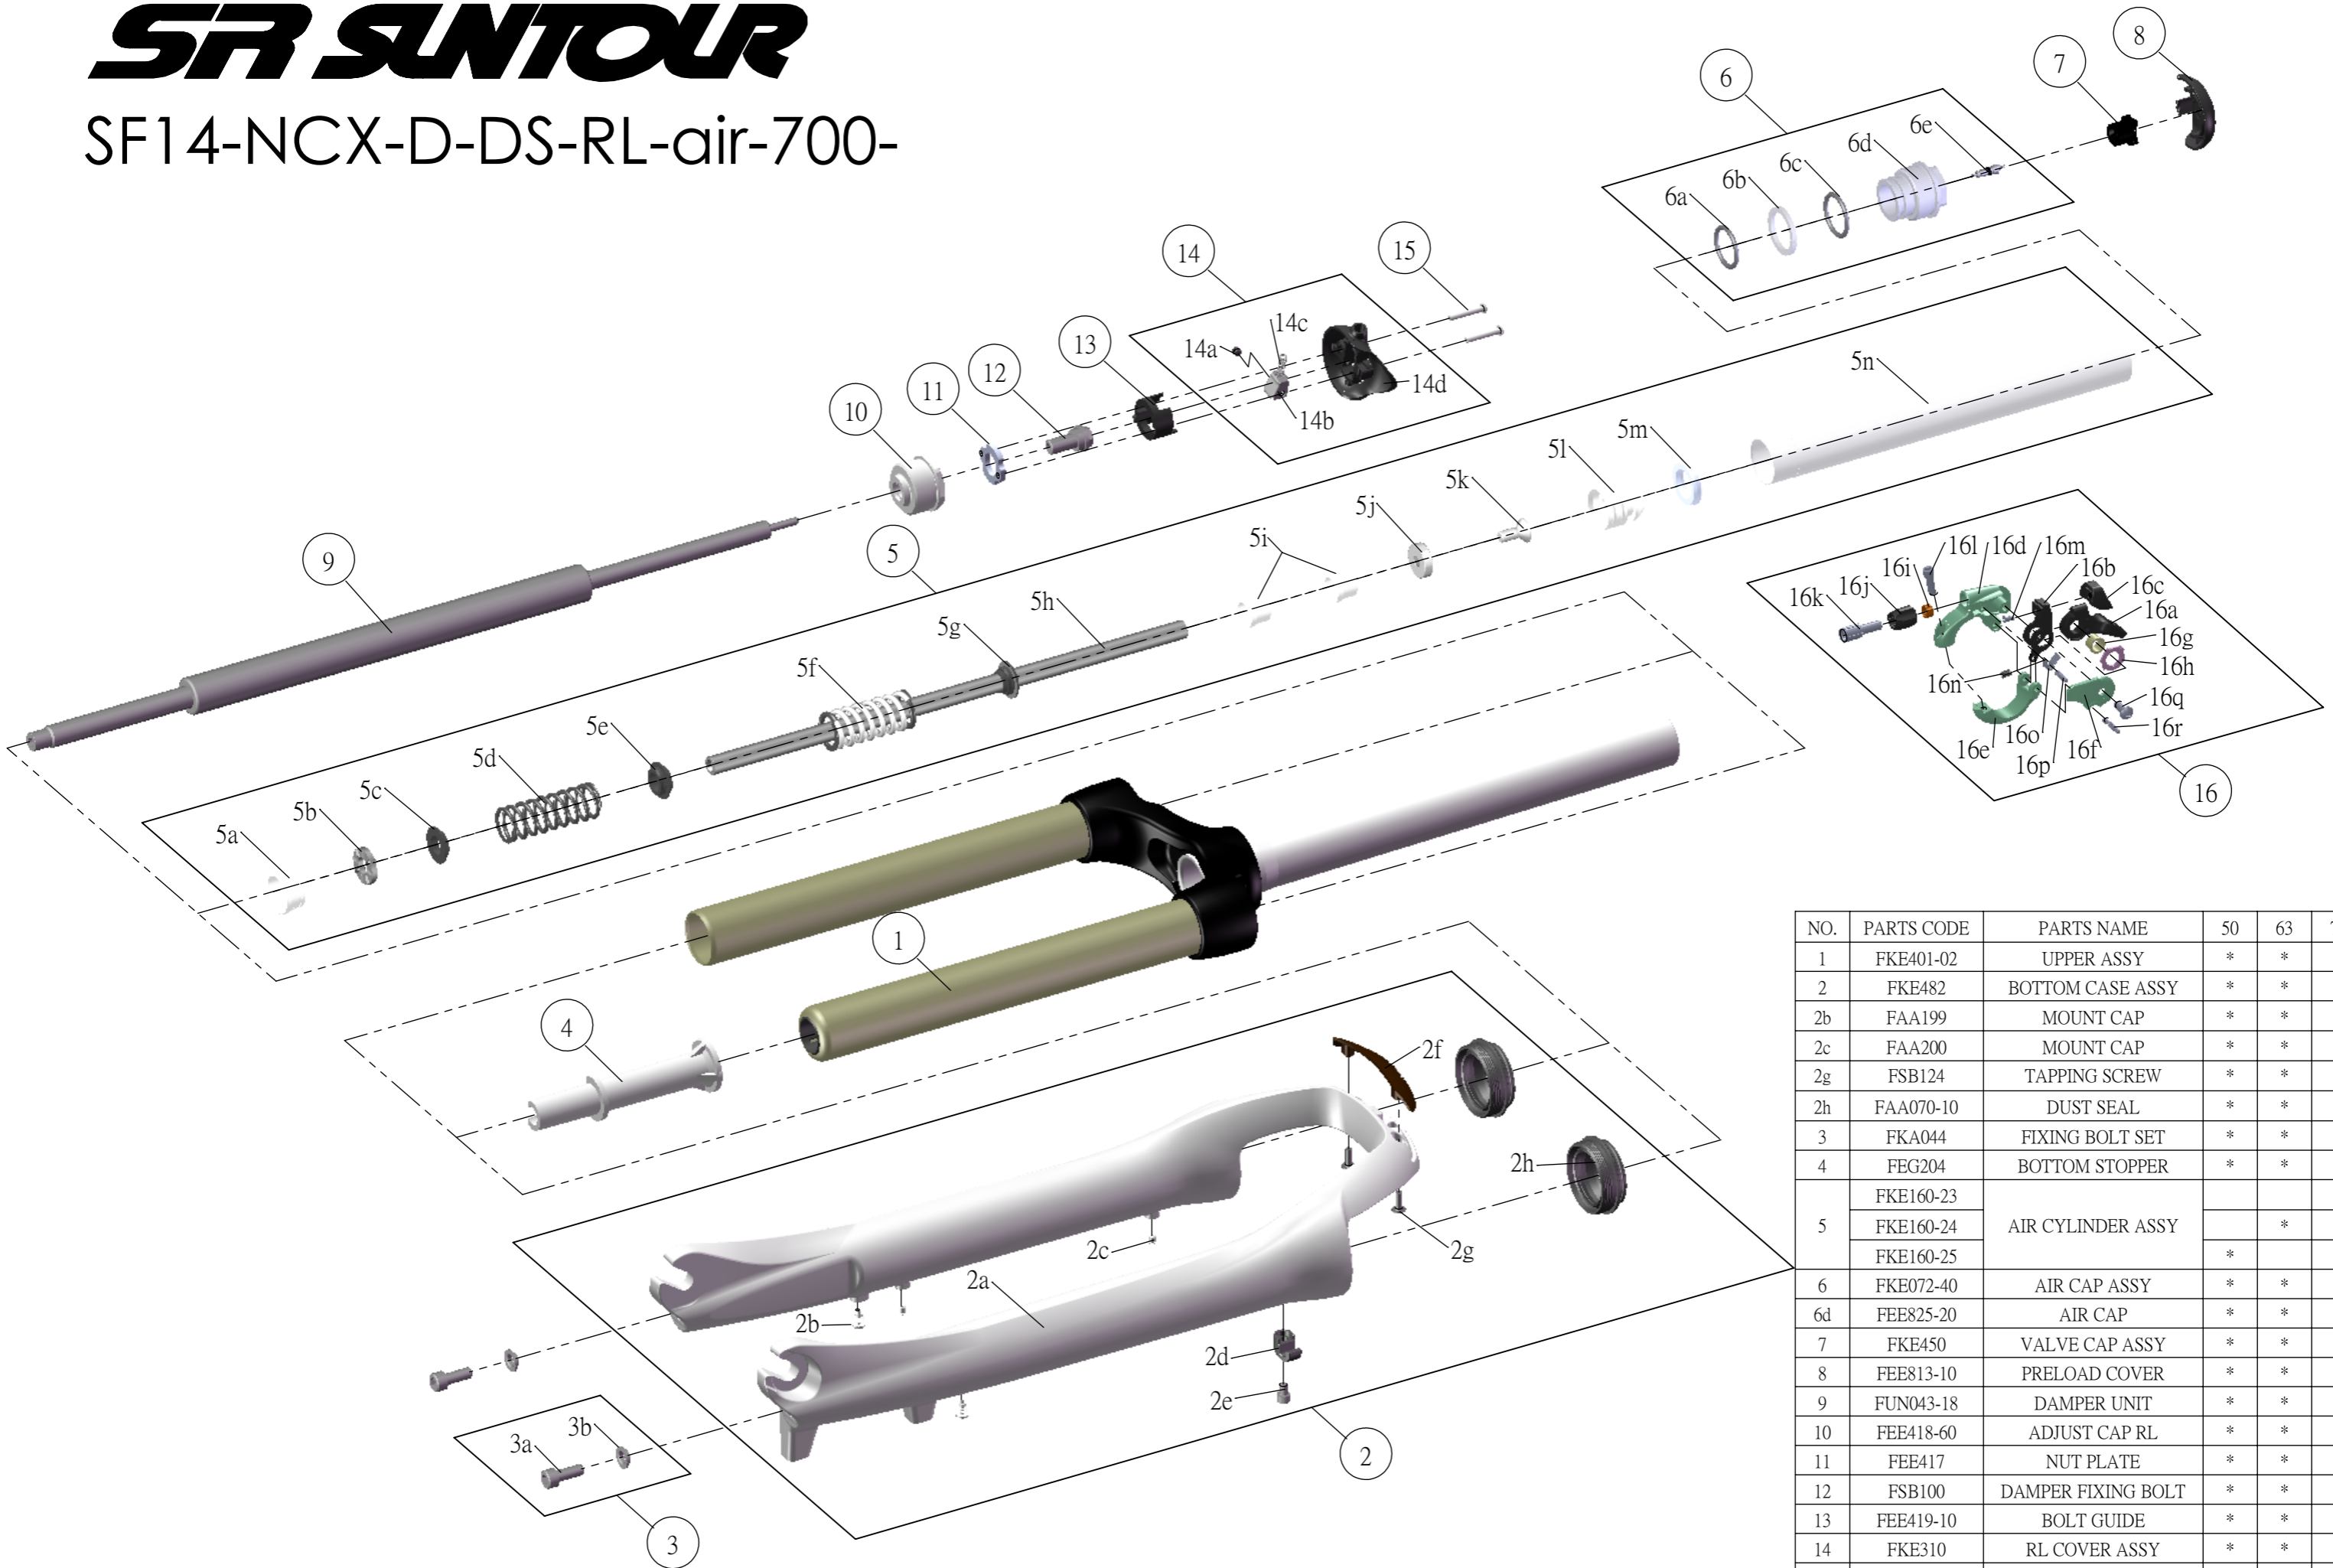

SUNTOUR

SF14-NCX-D-DS-RL-air-700-

NO.	PARTS CODE	PARTS NAME	50	63	75	QT
1	FKE401-02	UPPER ASSY	*	*	*	1
2	FKE482	BOTTOM CASE ASSY	*	*	*	1
2b	FAA199	MOUNT CAP	*	*	*	2
2c	FAA200	MOUNT CAP	*	*	*	2
2g	FSB124	TAPPING SCREW	*	*	*	2
2h	FAA070-10	DUST SEAL	*	*	*	2
3	FKA044	FIXING BOLT SET	*	*	*	2
4	FEG204	BOTTOM STOPPER	*	*	*	1
5	FKE160-23	AIR CYLINDER ASSY			*	1
	FKE160-24			*	1	
	FKE160-25		*		1	
6	FKE072-40	AIR CAP ASSY	*	*	*	1
6d	FEE825-20	AIR CAP	*	*	*	1
7	FKE450	VALVE CAP ASSY	*	*	*	1
8	FEE813-10	PRELOAD COVER	*	*	*	1
9	FUN043-18	DAMPER UNIT	*	*	*	1
10	FEE418-60	ADJUST CAP RL	*	*	*	1
11	FEE417	NUT PLATE	*	*	*	1
12	FSB100	DAMPER FIXING BOLT	*	*	*	1
13	FEE419-10	BOLT GUIDE	*	*	*	1
14	FKE310	RL COVER ASSY	*	*	*	1
15	FSB144	CAP BOLT	*	*	*	1
△ 16	SL15SC-RLO	REMOTE LEVER ASSY	*	*	*	1