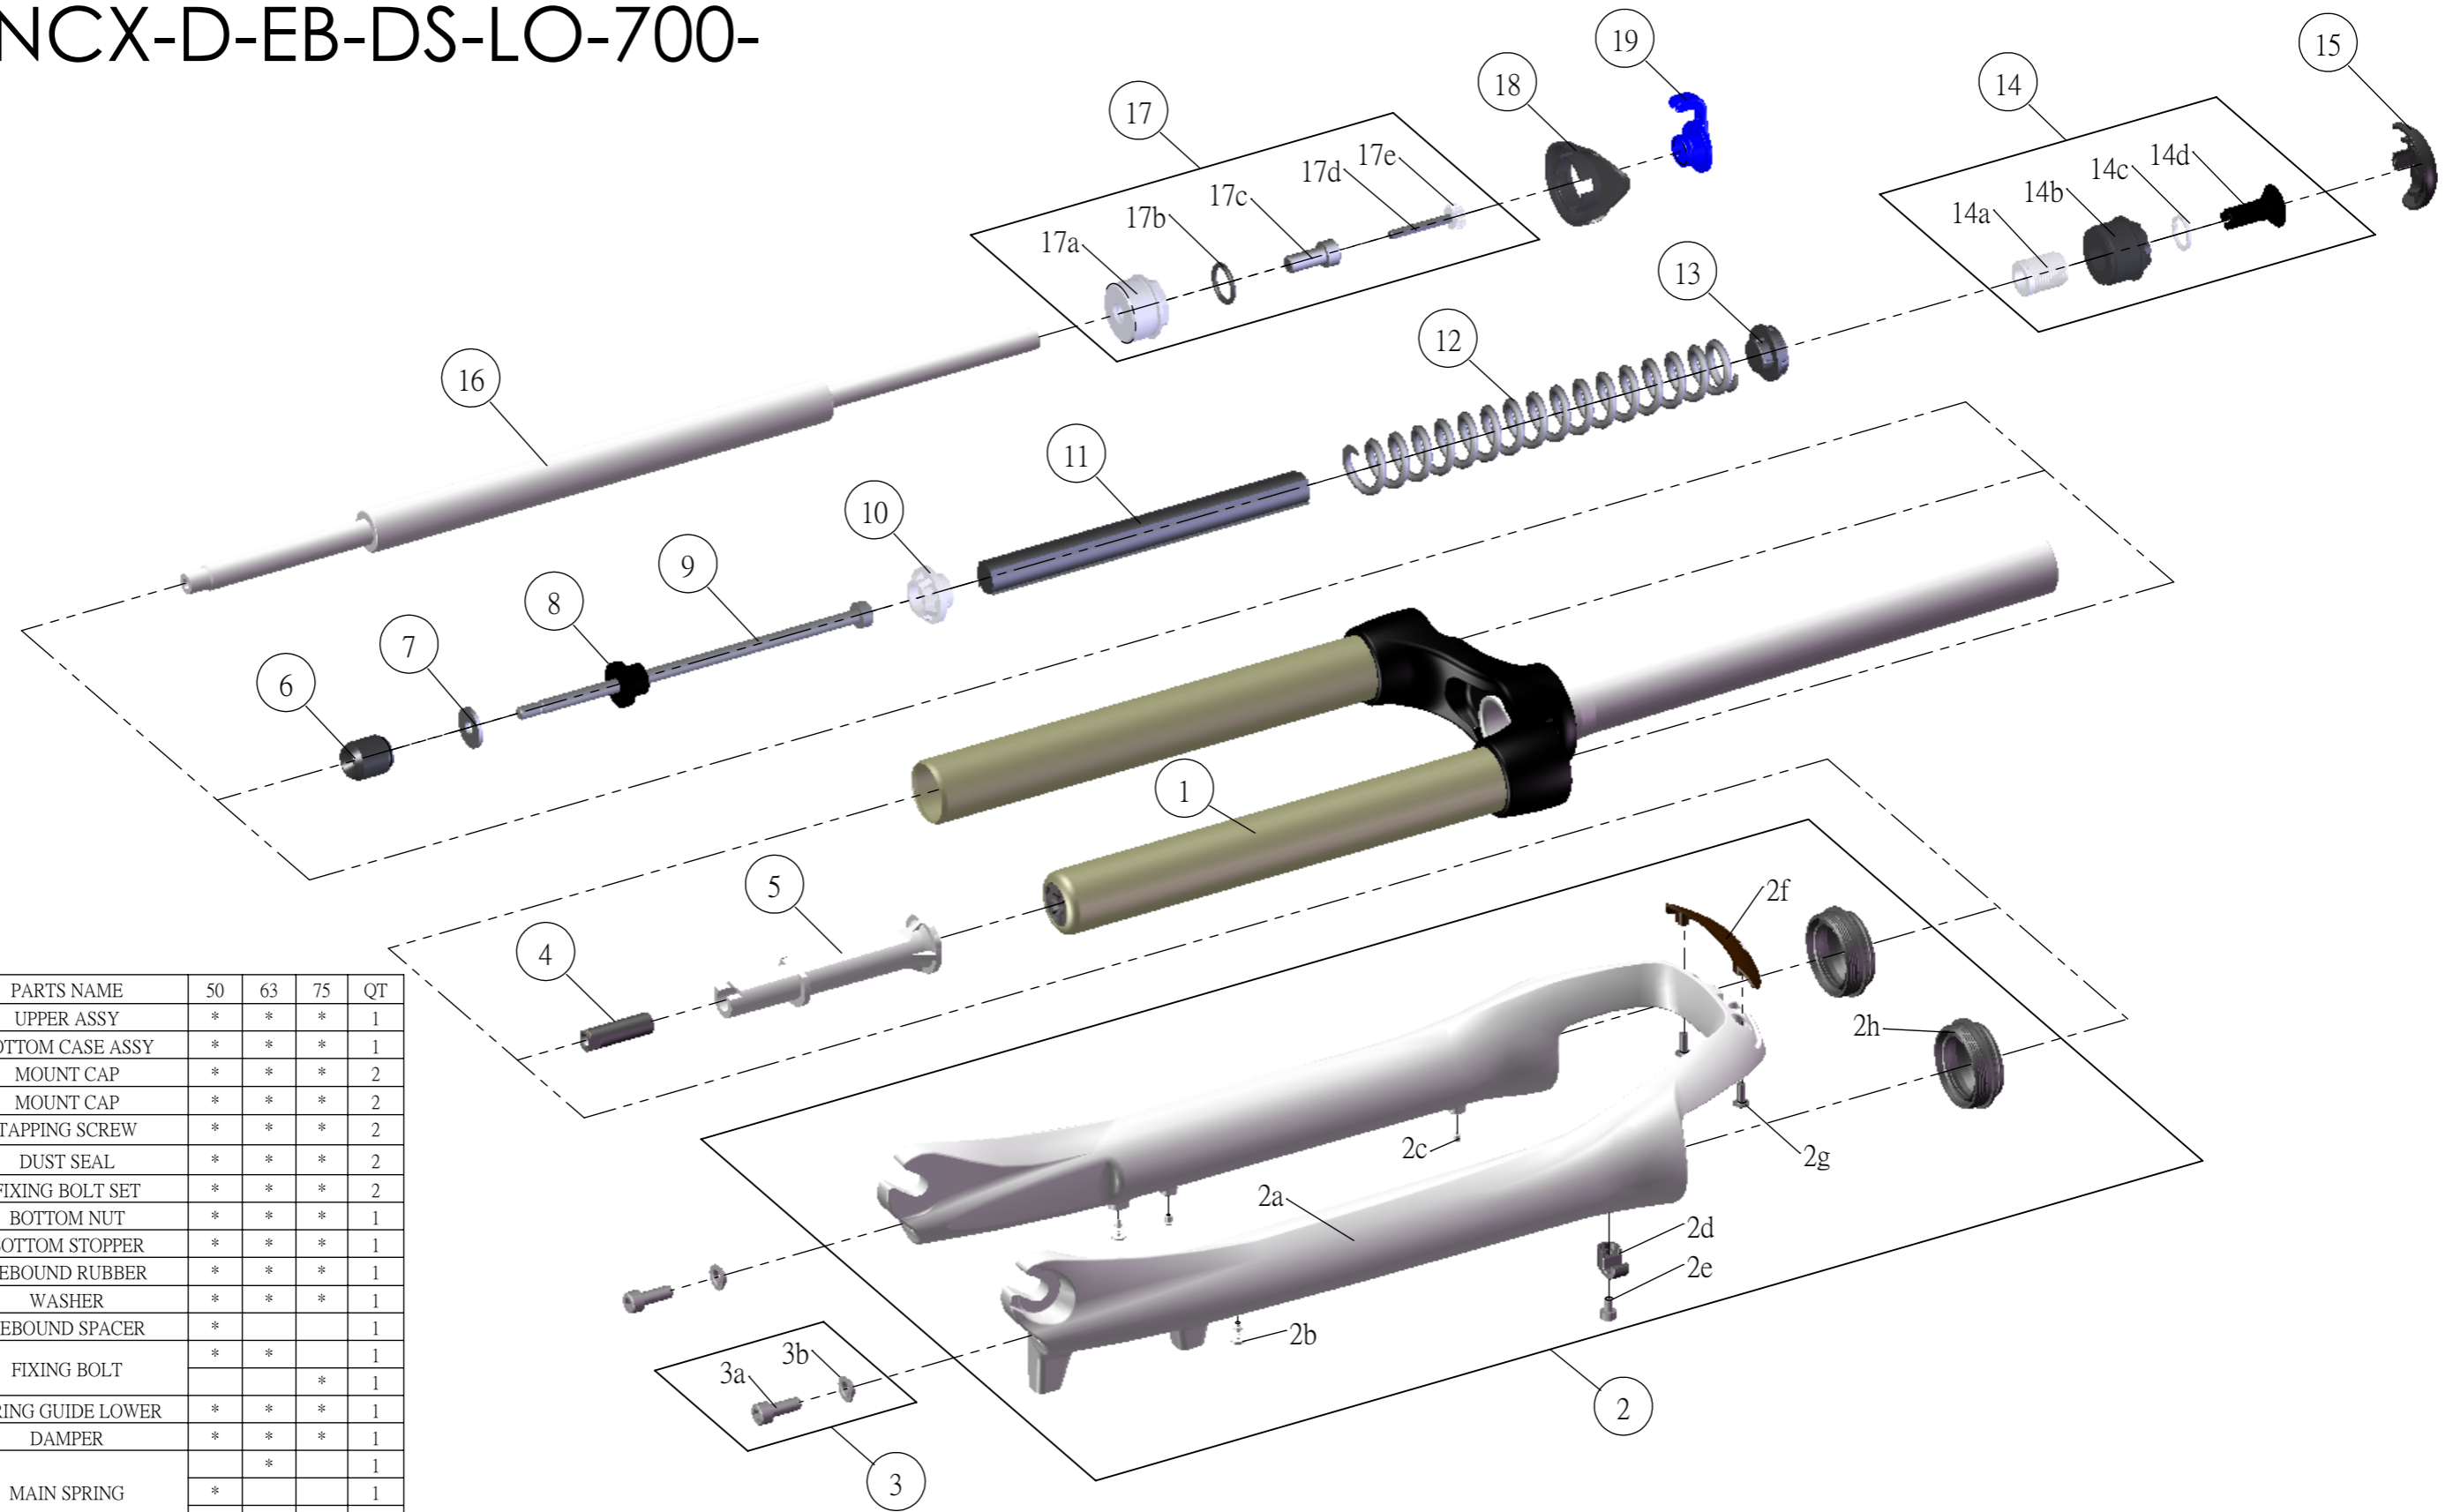

SR SUNTOUR

SF14-NCX-D-EB-DS-LO-700-

Date	2013.07.03	Version	2
Amended	2019.03.14		

NO.	PARTS CODE	PARTS NAME	50	63	75	QT
1	FKE401-06	UPPER ASSY	*	*	*	1
2	FKE482	BOTTOM CASE ASSY	*	*	*	1
2b	FAA199	MOUNT CAP	*	*	*	2
2c	FAA200	MOUNT CAP	*	*	*	2
2g	FSB124	TAPPING SCREW	*	*	*	2
2h	FAA070-10	DUST SEAL	*	*	*	2
3	FKA044	FIXING BOLT SET	*	*	*	2
4	FSN027	BOTTOM NUT	*	*	*	1
5	FEG204	BOTTOM STOPPER	*	*	*	1
6	FEP086	REBOUND RUBBER	*	*	*	1
7	FSW042	WASHER	*	*	*	1
8	FEE452	REBOUND SPACER	*			1
9	FSB067-51	FIXING BOLT	*	*		1
	FSB067-69				*	1
10	FEG165	SPRING GUIDE LOWER	*	*	*	1
11	FEP531-10	DAMPER	*	*	*	1
12	FEP630	MAIN SPRING	*	*		1
	FEP631		*			1
	FEP633				*	1
13	FEE434-40	SPRING GUIDE	*	*	*	1
14	FKE213-22	ADJUSTER ASSY	*	*	*	1
15	FEE813-10	PRELOAD COVER	*	*	*	1
16	FUN027-18	DAMPER UNIT	*	*	*	1
17	FKE214-16	LO TOP CAP ASSY	*	*	*	1
18	FEE812-10	LO KNOB COVER	*	*	*	1
19	FEE809-10	ADJUST KNOB	*	*	*	1