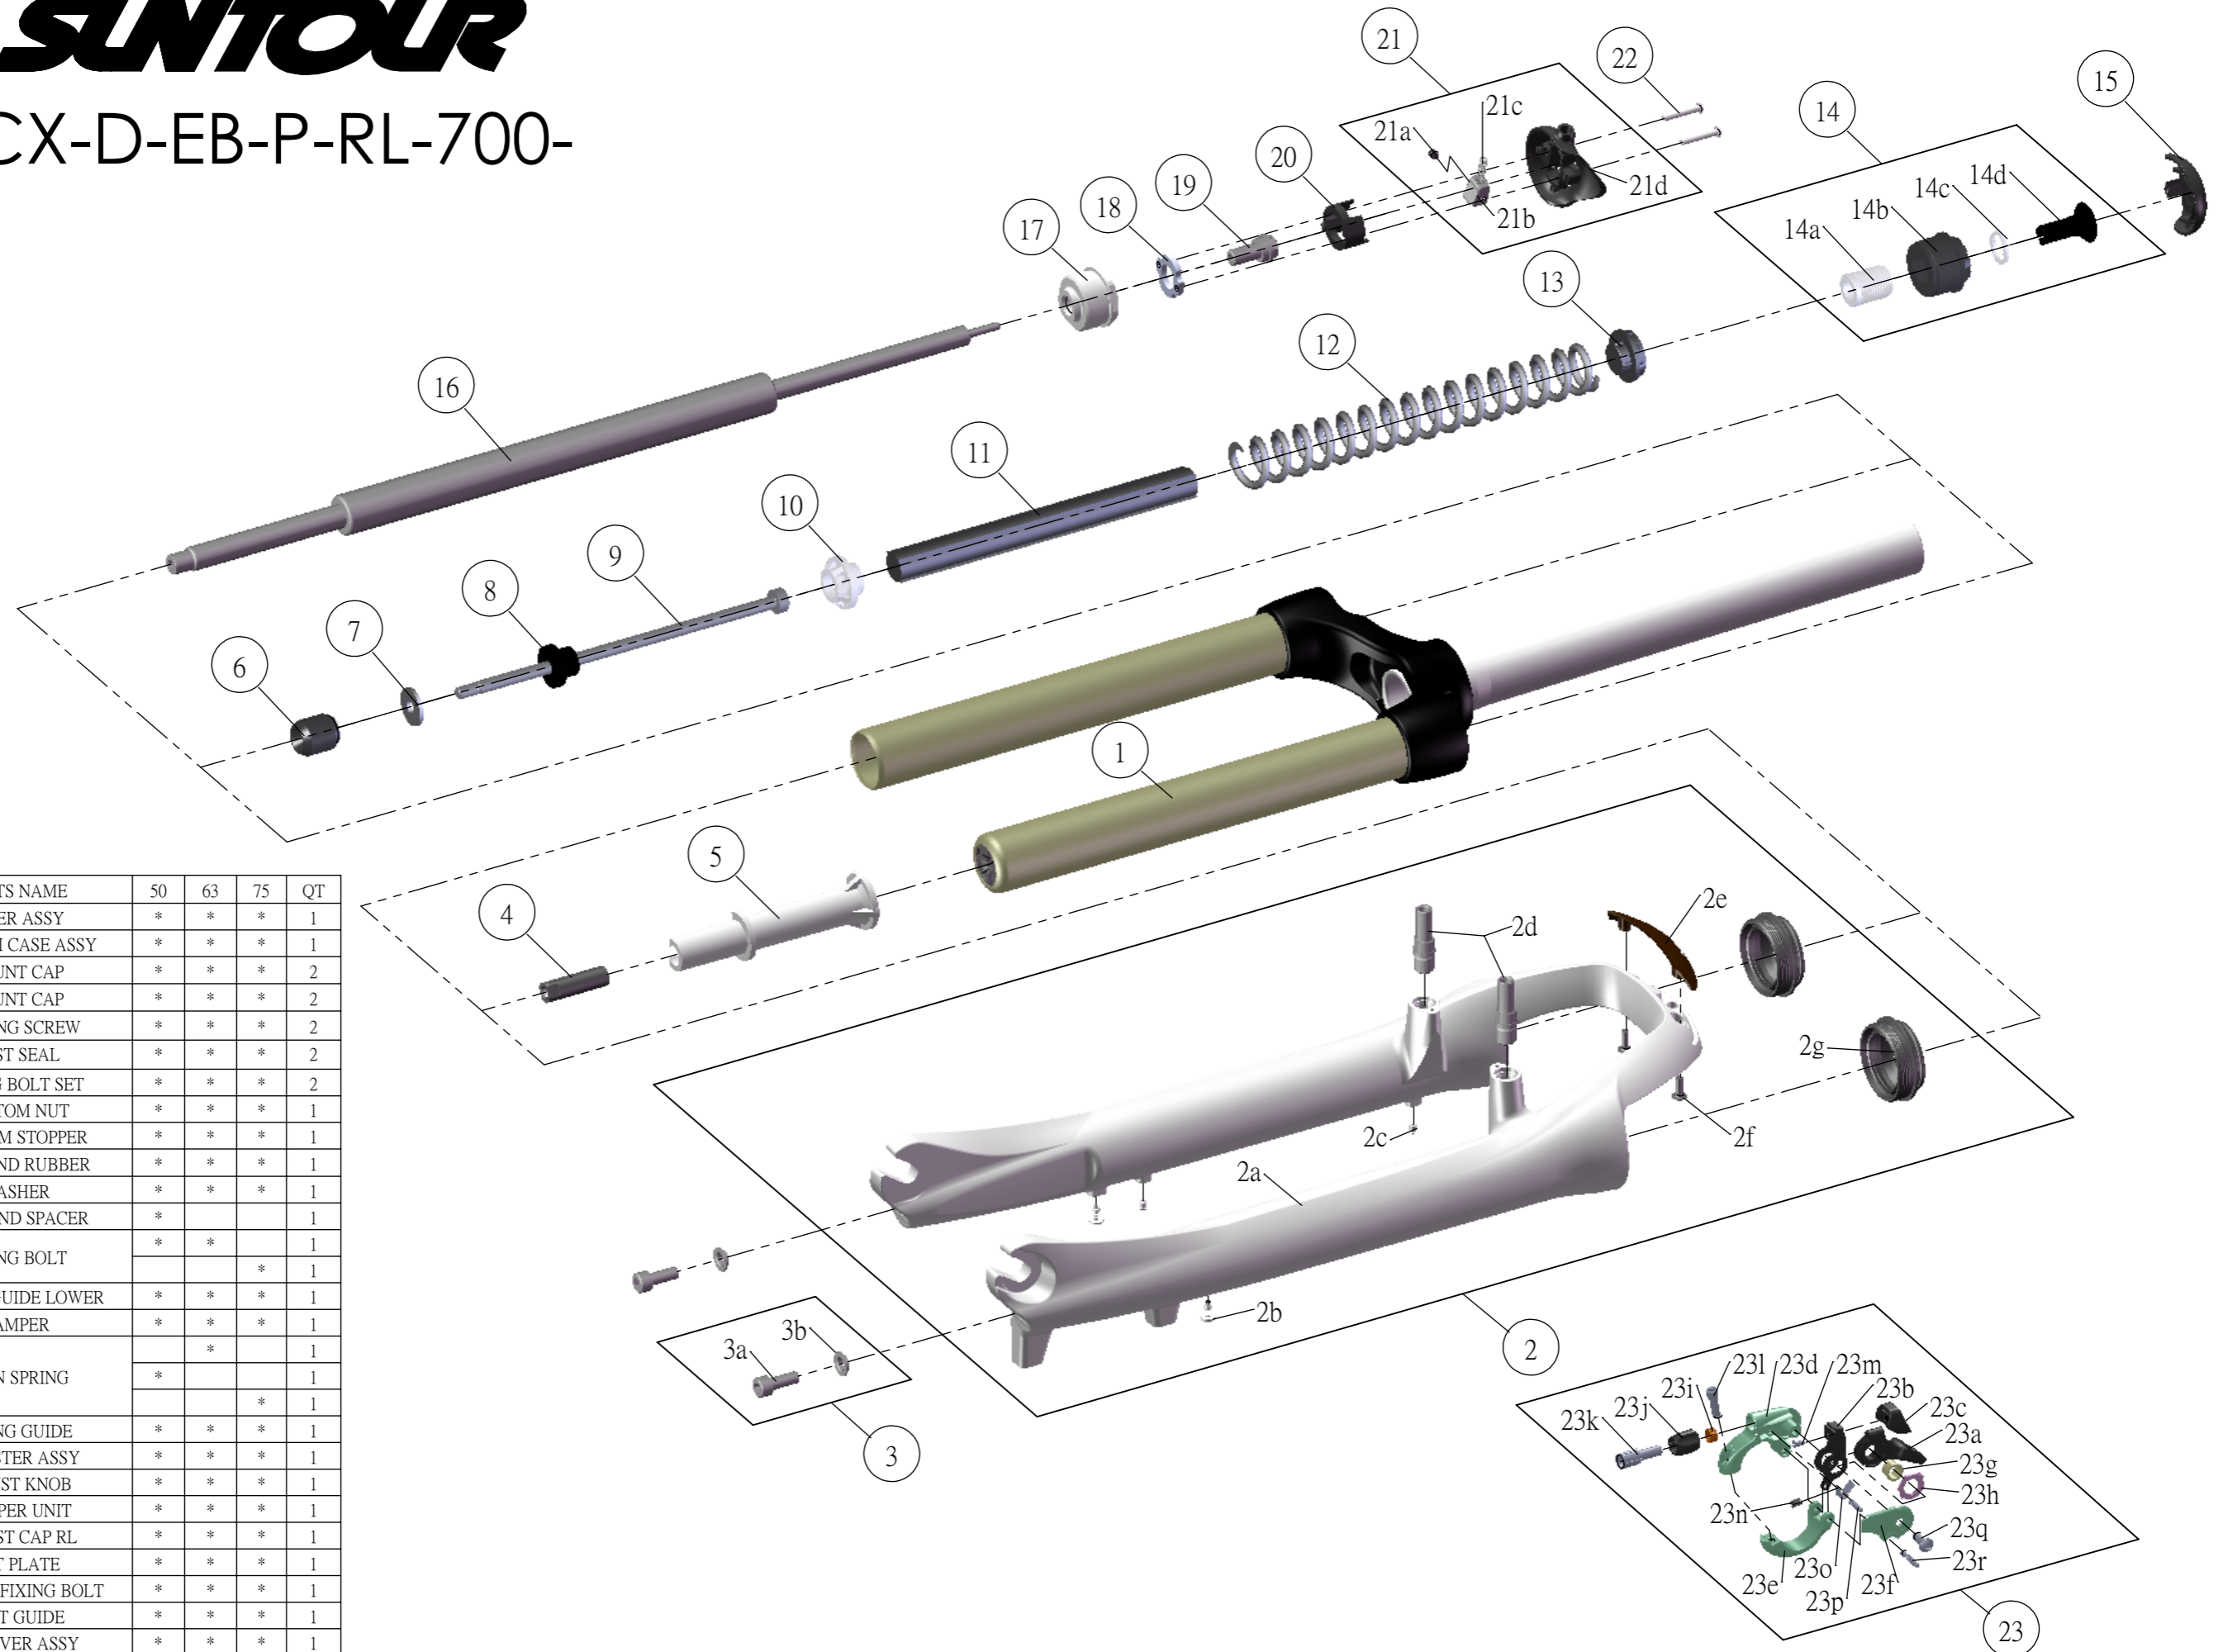

SR SUNTOUR

SF14-NCX-D-EB-P-RL-700-

NO.	PARTS CODE	PARTS NAME	50	63	75	QT
1	FKE401-05	UPPER ASSY	*	*	*	1
2	FKE481	BOTTOM CASE ASSY	*	*	*	1
2b	FAA199	MOUNT CAP	*	*	*	2
2c	FAA200	MOUNT CAP	*	*	*	2
2f	FSB124	TAPPING SCREW	*	*	*	2
2g	FAA070-10	DUST SEAL	*	*	*	2
3	FKA044	FIXING BOLT SET	*	*	*	2
4	FSN027	BOTTOM NUT	*	*	*	1
5	FEG204	BOTTOM STOPPER	*	*	*	1
6	FEP086	REBOUND RUBBER	*	*	*	1
7	FSW042	WASHER	*	*	*	1
8	FEE452	REBOUND SPACER	*			1
9	FSB067-51	FIXING BOLT	*	*		1
	FSB067-69				*	1
10	FEG165	SPRING GUIDE LOWER	*	*	*	1
11	FEP531-10	DAMPER	*	*	*	1
12	FEP630	MAIN SPRING		*		1
	FEP631		*			1
	FEP633				*	1
13	FEE434-40	SPRING GUIDE	*	*	*	1
△ 14	FKE213-22	ADJUSTER ASSY	*	*	*	1
15	FEE809-10	ADJUST KNOB	*	*	*	1
16	FUN043-18	DAMPER UNIT	*	*	*	1
17	FEE418-60	ADJUST CAP RL	*	*	*	1
18	FEE417	NUT PLATE	*	*	*	1
19	FSB100	DAMPER FIXING BOLT	*	*	*	1
20	FEE419-10	BOLT GUIDE	*	*	*	1
21	FKE310	RL COVER ASSY	*	*	*	1
22	FSB144	CAP BOLT	*	*	*	1
△ 23	SL15SC-RLO	REMOTE LEVER ASSY	*	*	*	1