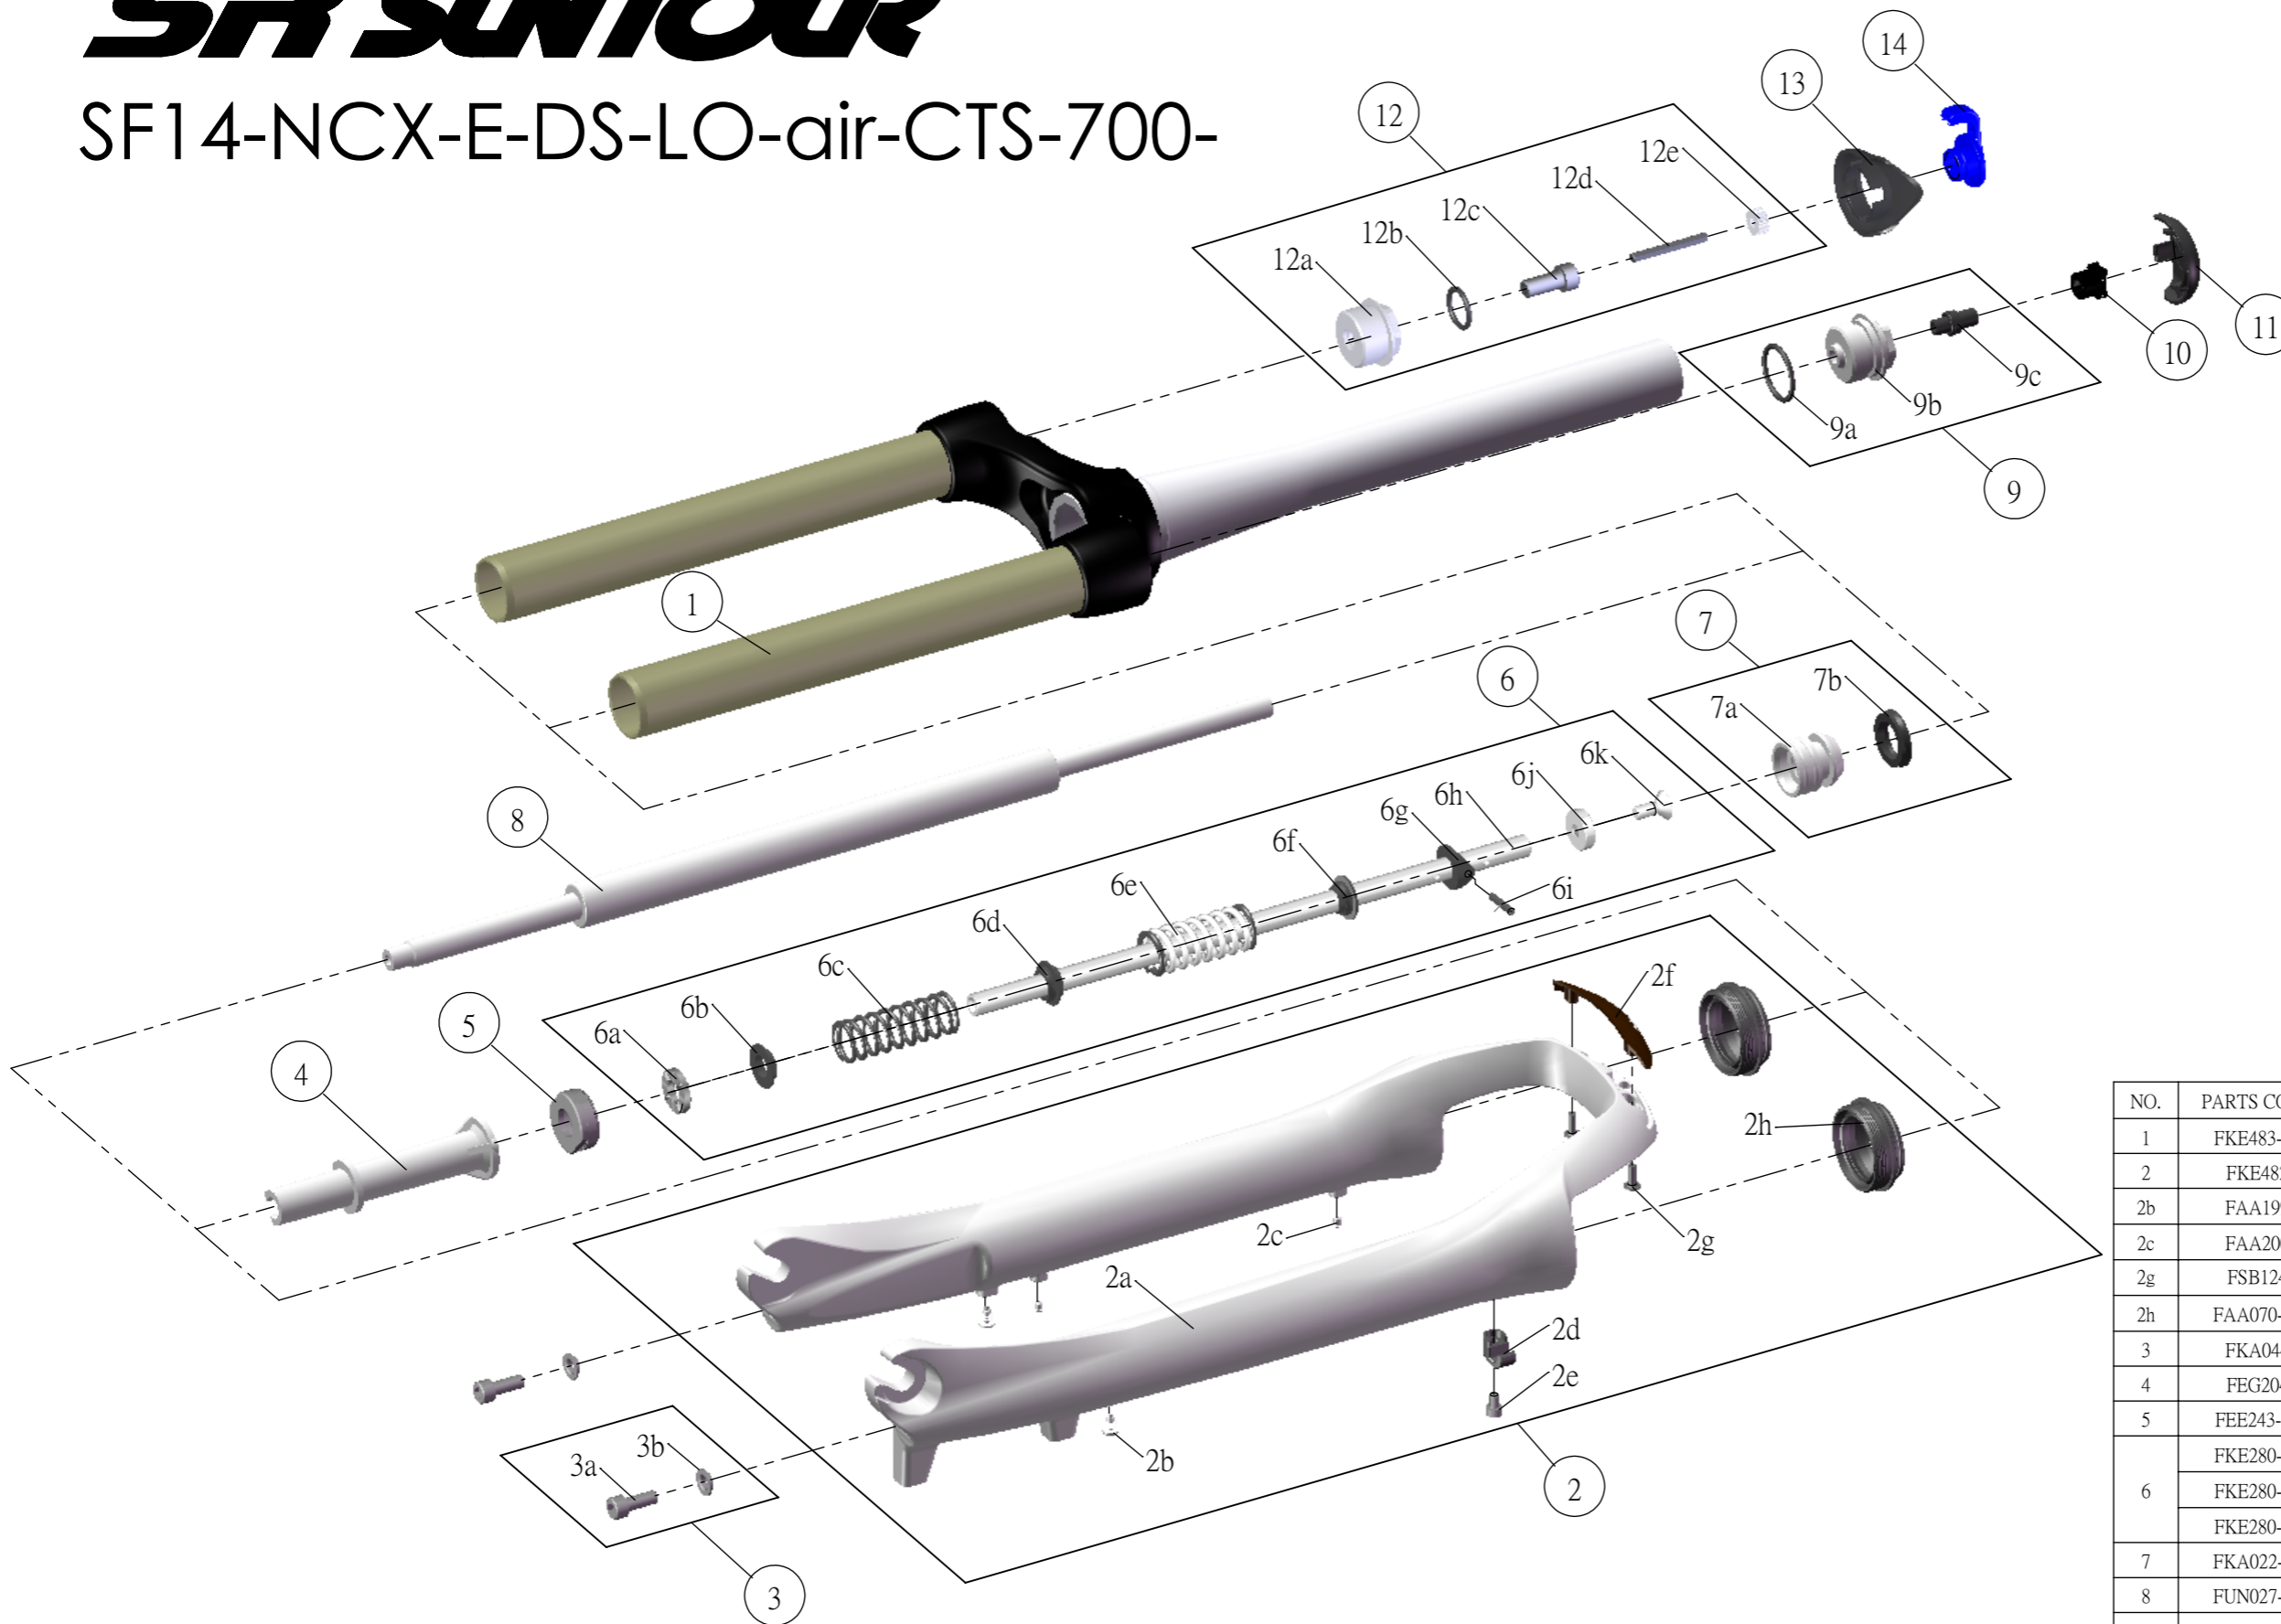

SUNTOUR

SF14-NCX-E-DS-LO-air-CTS-700-

NO.	PARTS CODE	PARTS NAME	50	63	75	QT
1	FKE483-10	UPPER ASSY	*	*	*	1
2	FKE482	BOTTOM CASE ASSY	*	*	*	1
2b	FAA199	MOUNT CAP	*	*	*	2
2c	FAA200	MOUNT CAP	*	*	*	2
2g	FSB124	TAPPING SCREW	*	*	*	2
2h	FAA070-10	DUST SEAL	*	*	*	2
3	FKA044	FIXING BOLT SET	*	*	*	2
4	FEG204	BOTTOM STOPPER	*	*	*	1
5	FEE243-10	FORK NOSE	*	*	*	1
6	FKE280-50	SUPPORT TUBE ASSY	*			1
	FKE280-60				*	1
	FKE280-70			*		1
7	FKA022-21	PISTON UNIT	*	*	*	1
8	FUN027-18	DAMPER UNIT	*	*	*	1
9	FKE072-30	AIR CAP ASSY	*	*	*	1
9b	FEE825-10	AIR CAP	*	*	*	1
10	FKE450	VALVE CAP ASSY	*	*	*	1
11	FEE813-10	PRELOAD COVER	*	*	*	1
12	FKE214-03	LO TOP CAP ASSY	*	*	*	1
12a	FEE808-20	ADJUST CAP	*	*	*	1
13	FEE812-10	LO KNOB COVER	*	*	*	1
14	FEE809-10	ADJUST KNOB	*	*	*	1