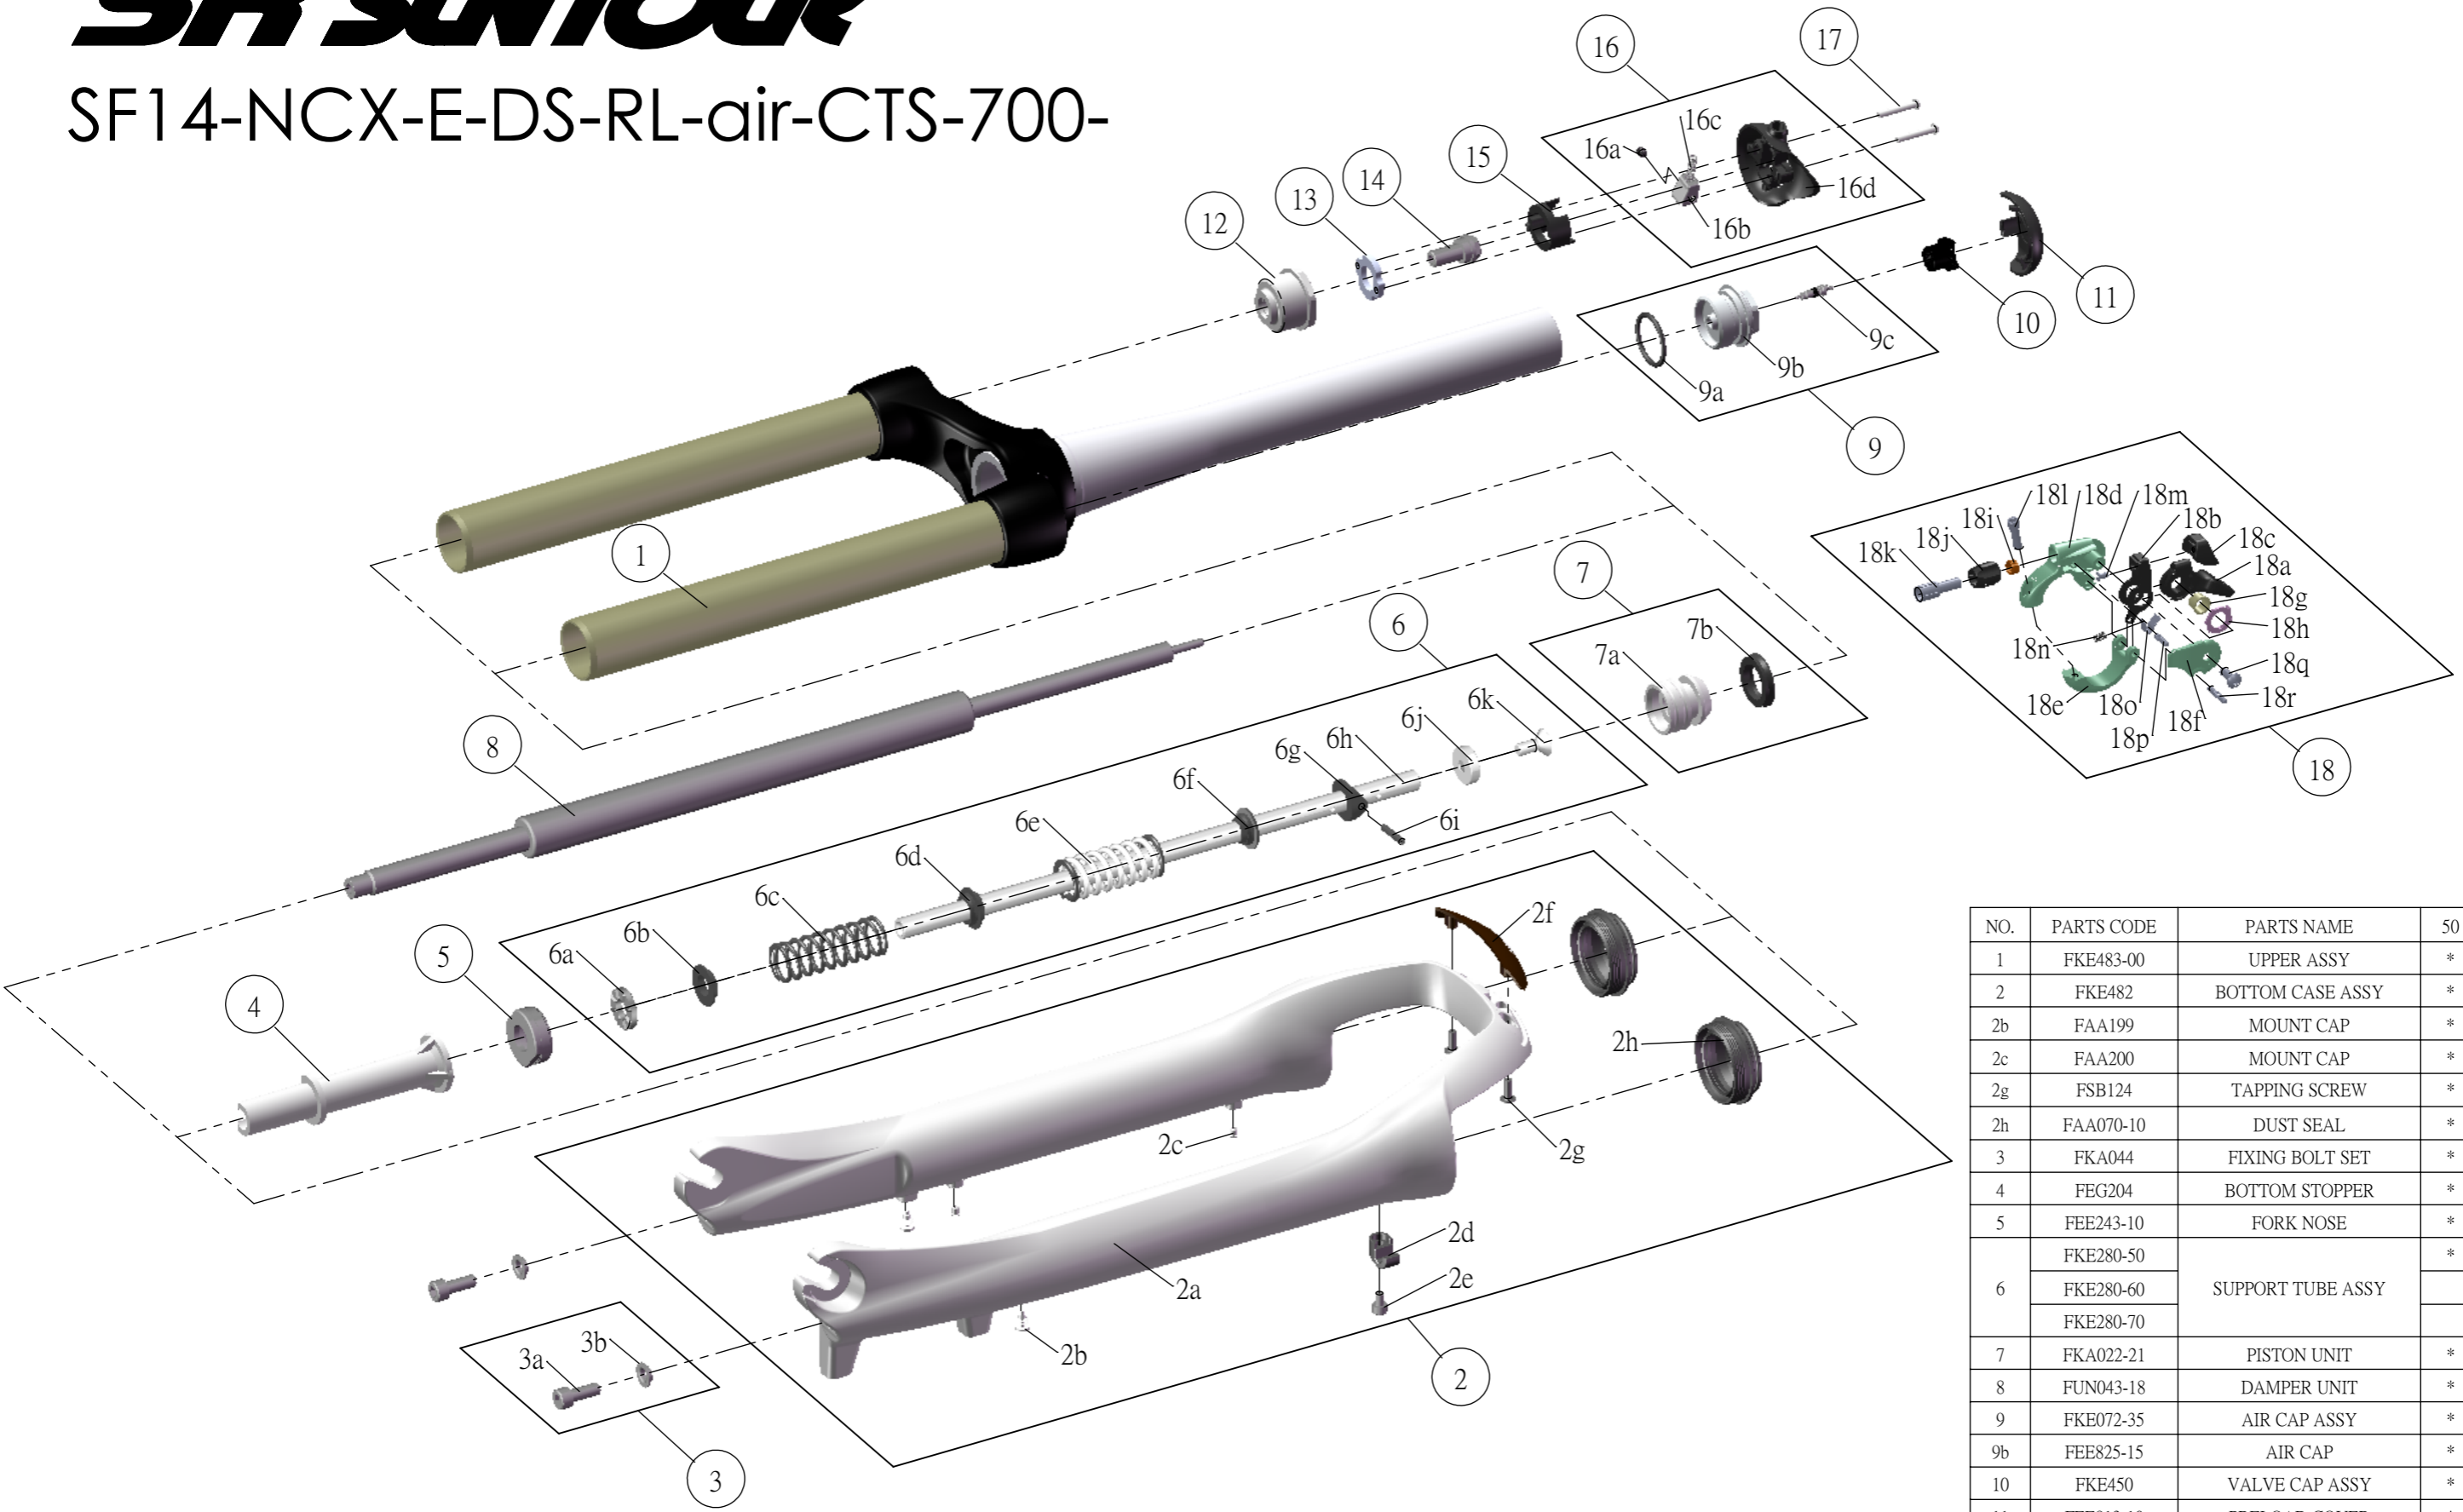

SUNTOUR

SF14-NCX-E-DS-RL-air-CTS-700-

NO.	PARTS CODE	PARTS NAME	50	63	75	QT
1	FKE483-00	UPPER ASSY	*	*	*	1
2	FKE482	BOTTOM CASE ASSY	*	*	*	1
2b	FAA199	MOUNT CAP	*	*	*	2
2c	FAA200	MOUNT CAP	*	*	*	2
2g	FSB124	TAPPING SCREW	*	*	*	2
2h	FAA070-10	DUST SEAL	*	*	*	2
3	FKA044	FIXING BOLT SET	*	*	*	2
4	FEG204	BOTTOM STOPPER	*	*	*	1
5	FEE243-10	FORK NOSE	*	*	*	1
6	FKE280-50	SUPPORT TUBE ASSY	*			1
	FKE280-60				*	1
	FKE280-70			*		1
7	FKA022-21	PISTON UNIT	*	*	*	1
8	FUN043-18	DAMPER UNIT	*	*	*	1
9	FKE072-35	AIR CAP ASSY	*	*	*	1
9b	FEE825-15	AIR CAP	*	*	*	1
10	FKE450	VALVE CAP ASSY	*	*	*	1
11	FEE813-10	PRELOAD COVER	*	*	*	1
12	FEE418-40	ADJUST CAP RL	*	*	*	1
13	FEE417	NUT PLATE	*	*	*	1
14	FSB100	DAMPER FIXING BOLT	*	*	*	1
15	FEE419-10	BOLT GUIDE	*	*	*	1
16	FKE310	RL COVER ASSY	*	*	*	1
17	FSB144	CAP BOLT	*	*	*	1
Δ 18	SL15SC-RLO	REMOTE LEVER ASSY	*	*	*	1