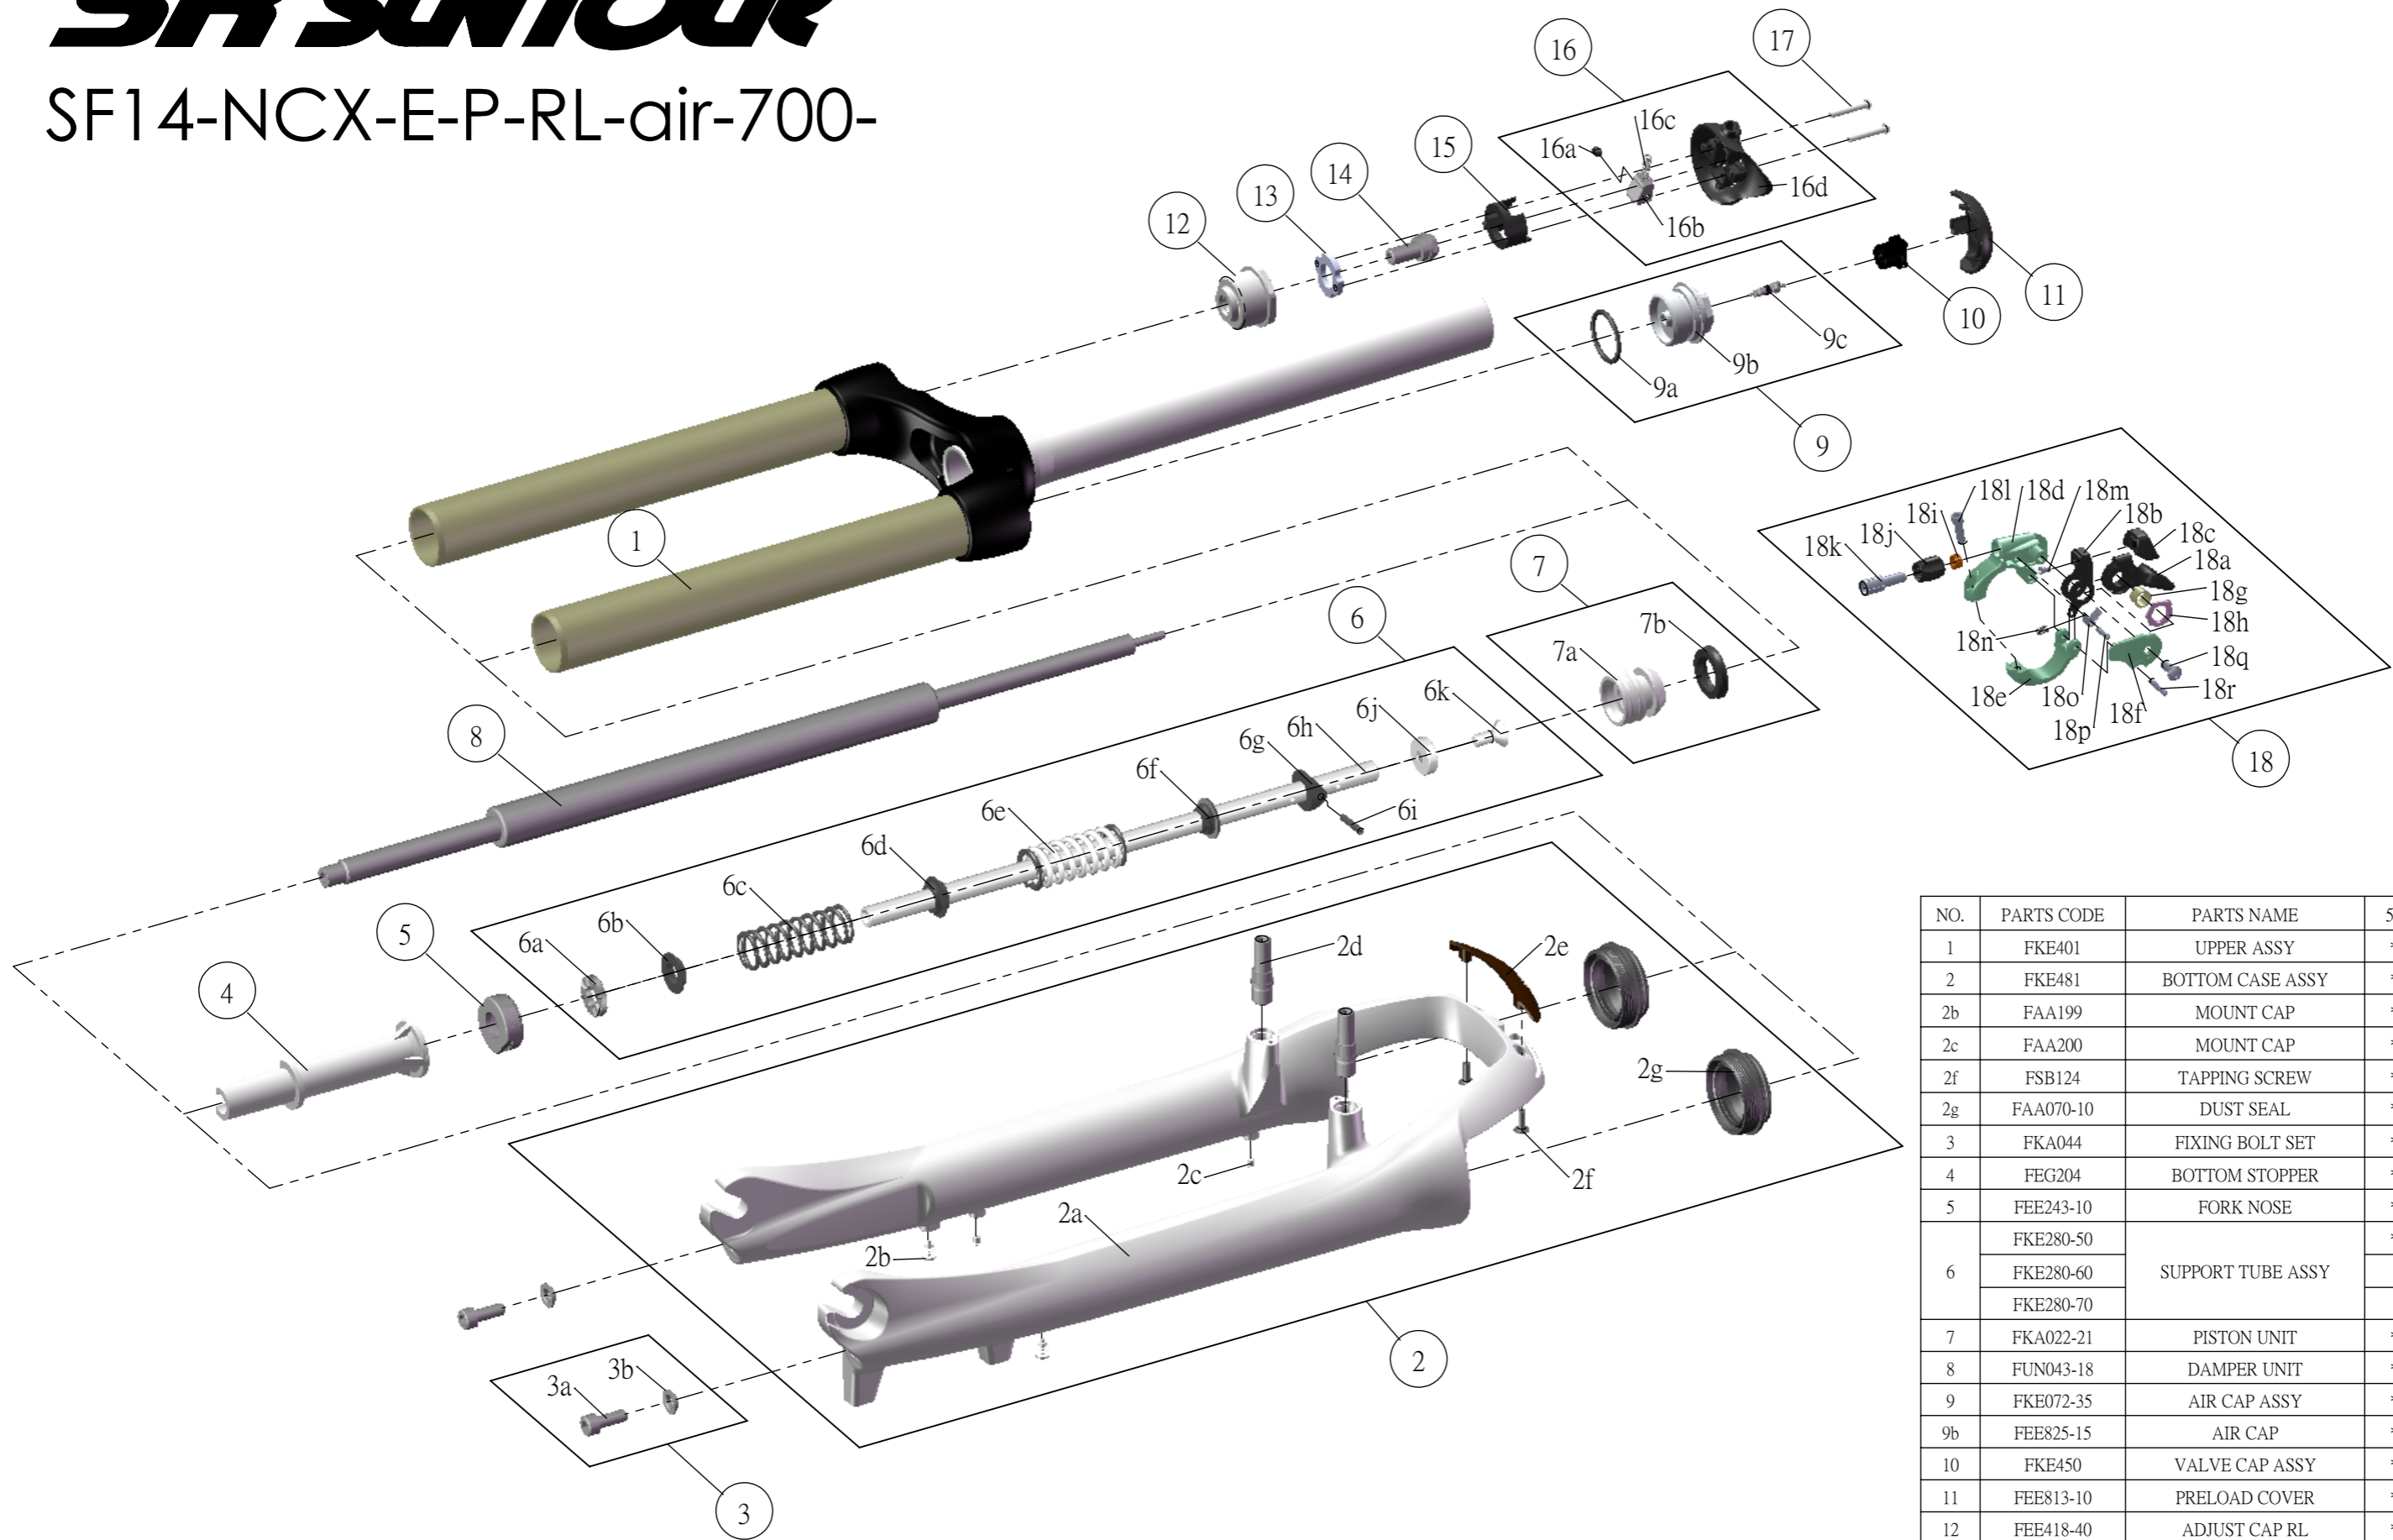

SR SUNTOUR

SF14-NCX-E-P-RL-air-700-

Date	2013.07.03	Version	3
Amended	2016.02.18		

NO.	PARTS CODE	PARTS NAME	50	63	75	QT
1	FKE401	UPPER ASSY	*	*	*	1
2	FKE481	BOTTOM CASE ASSY	*	*	*	1
2b	FAA199	MOUNT CAP	*	*	*	2
2c	FAA200	MOUNT CAP	*	*	*	2
2f	FSB124	TAPPING SCREW	*	*	*	2
2g	FAA070-10	DUST SEAL	*	*	*	2
3	FKA044	FIXING BOLT SET	*	*	*	2
4	FEG204	BOTTOM STOPPER	*	*	*	1
5	FEE243-10	FORK NOSE	*	*	*	1
6	FKE280-50	SUPPORT TUBE ASSY	*			1
	FKE280-60				*	1
	FKE280-70			*		1
7	FKA022-21	PISTON UNIT	*	*	*	1
8	FUN043-18	DAMPER UNIT	*	*	*	1
9	FKE072-35	AIR CAP ASSY	*	*	*	1
9b	FEE825-15	AIR CAP	*	*	*	1
10	FKE450	VALVE CAP ASSY	*	*	*	1
11	FEE813-10	PRELOAD COVER	*	*	*	1
12	FEE418-40	ADJUST CAP RL	*	*	*	1
13	FEE417	NUT PLATE	*	*	*	1
14	FSB100	DAMPER FIXING BOLT	*	*	*	1
15	FEE419-10	BOLT GUIDE	*	*	*	1
16	FKE310	RL COVER ASSY	*	*	*	1
17	FSB144	CAP BOLT	*	*	*	1
Δ 18	SL15SC-RLO	REMOTE LEVER ASSY	*	*	*	1