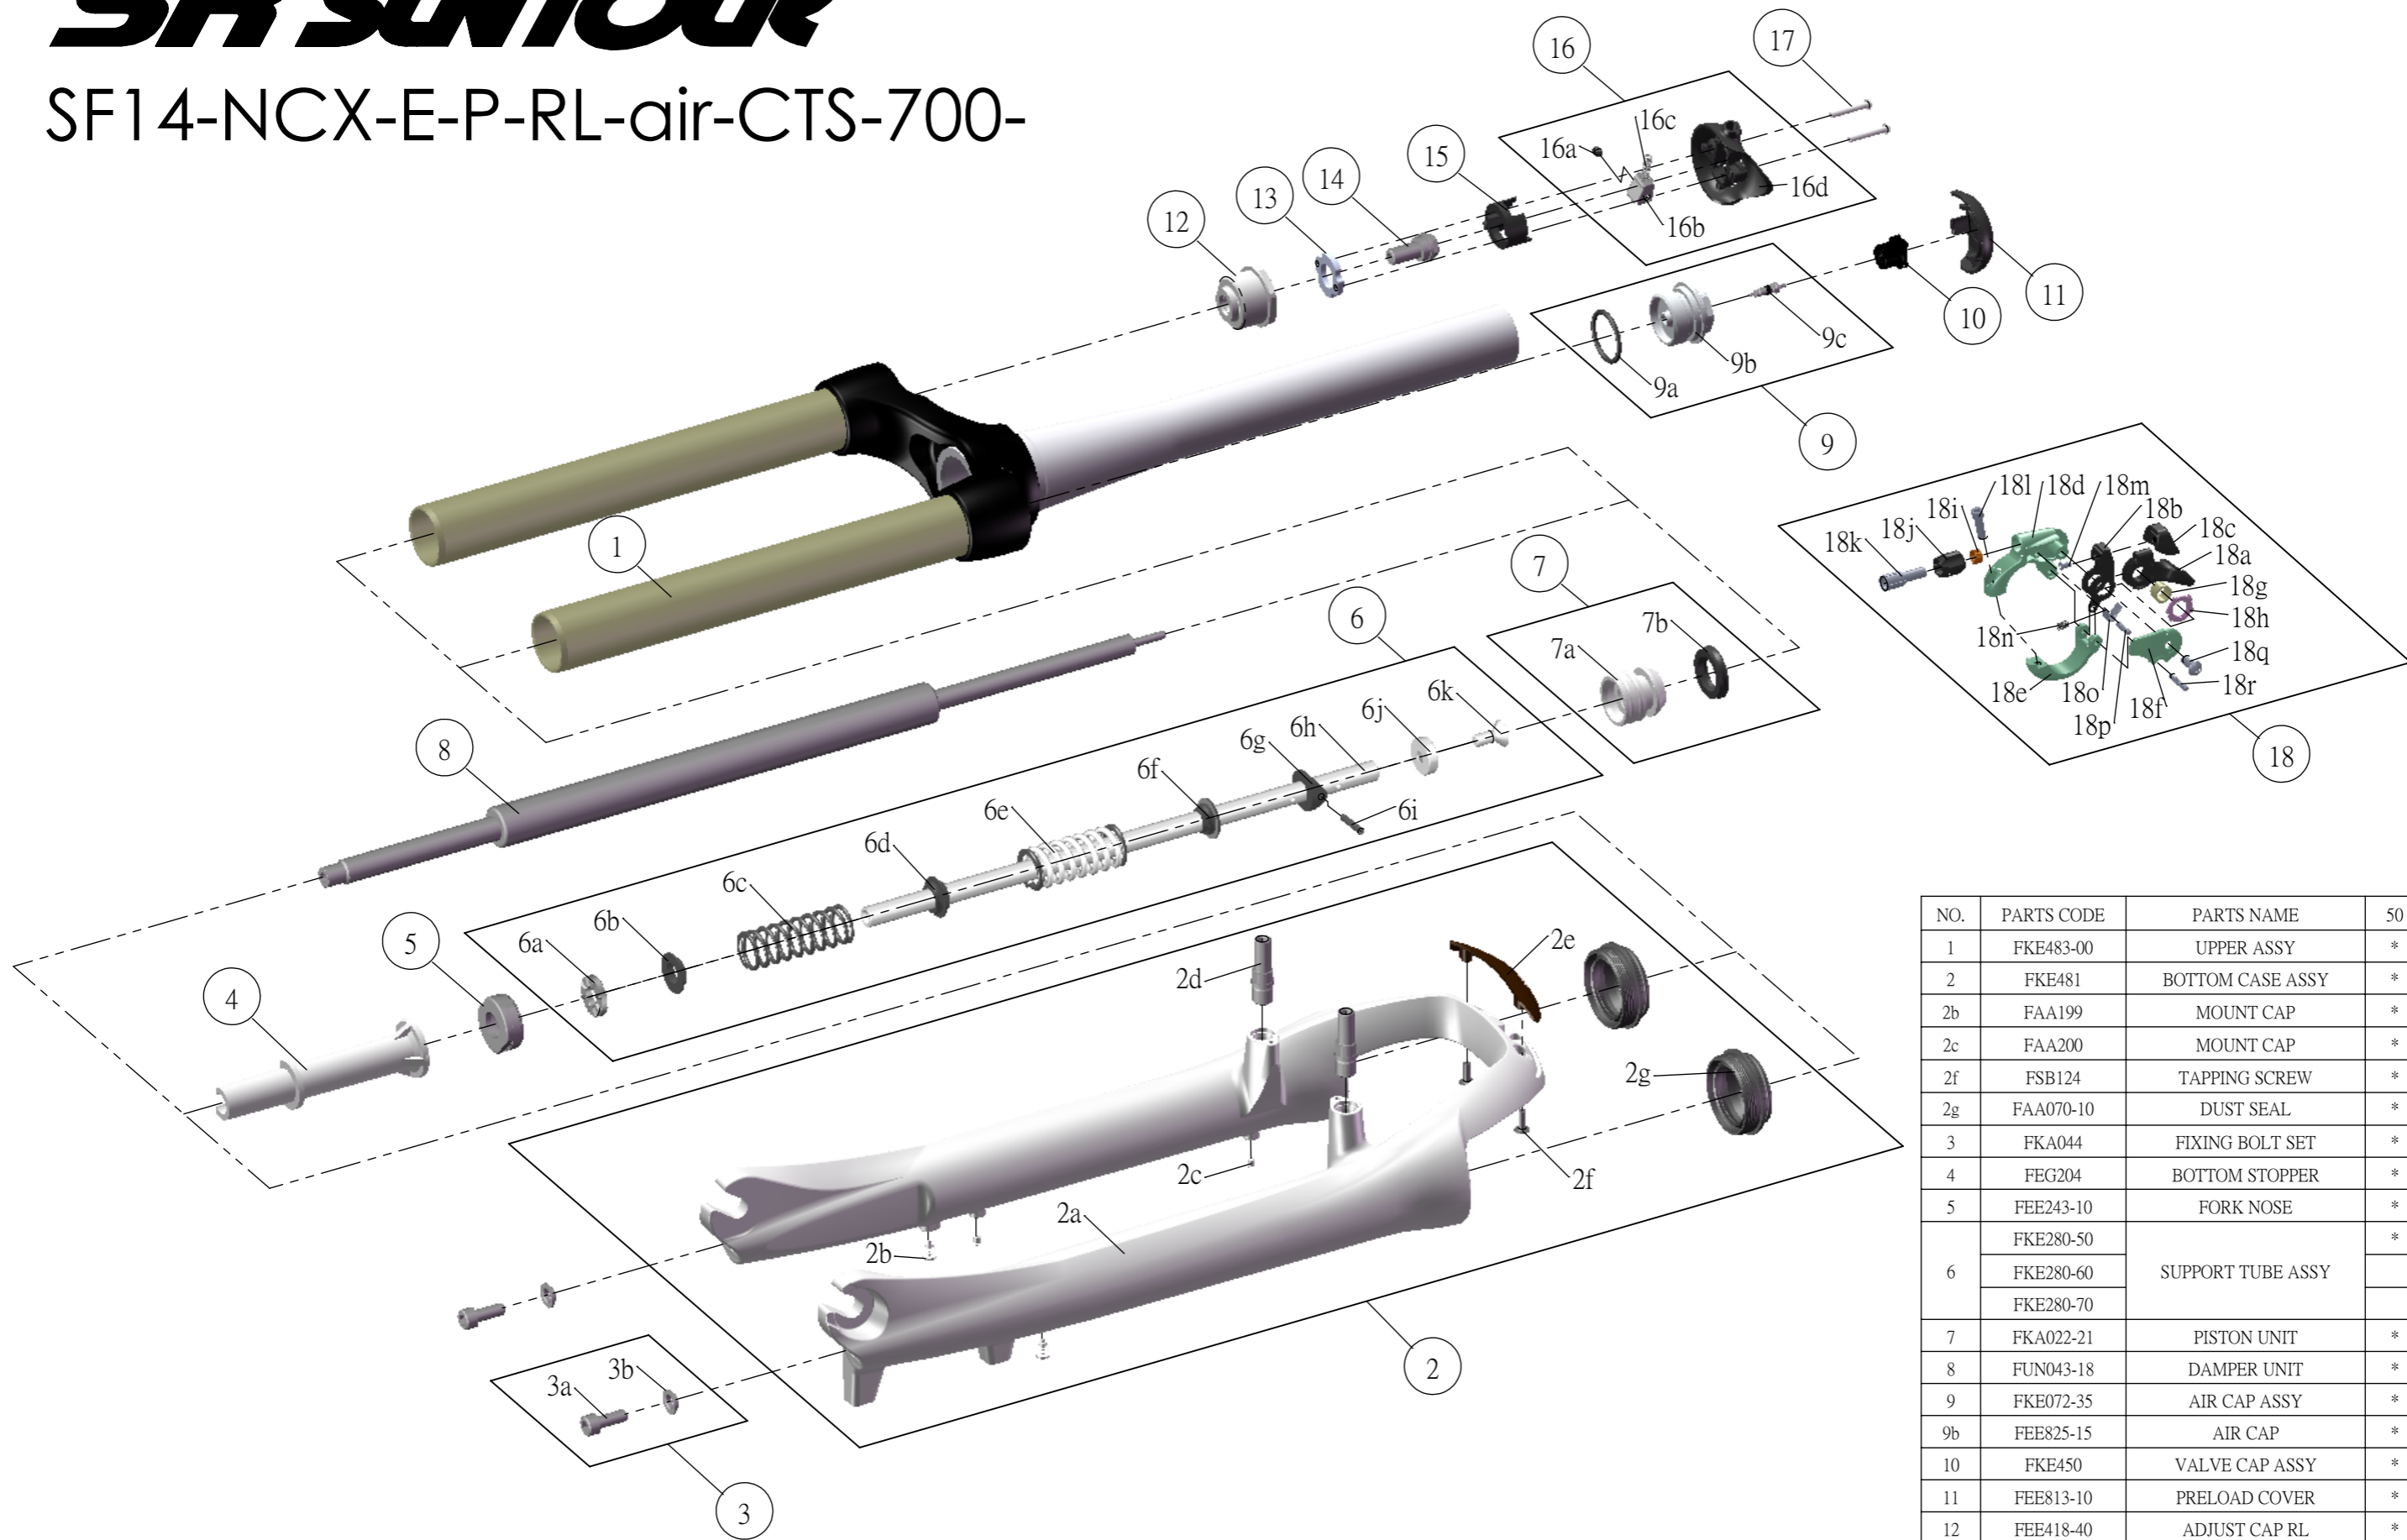

SUNTOUR

SF14-NCX-E-P-RL-air-CTS-700-

NO.	PARTS CODE	PARTS NAME	50	63	75	QT
1	FKE483-00	UPPER ASSY	*	*	*	1
2	FKE481	BOTTOM CASE ASSY	*	*	*	1
2b	FAA199	MOUNT CAP	*	*	*	2
2c	FAA200	MOUNT CAP	*	*	*	2
2f	FSB124	TAPPING SCREW	*	*	*	2
2g	FAA070-10	DUST SEAL	*	*	*	2
3	FKA044	FIXING BOLT SET	*	*	*	2
4	FEG204	BOTTOM STOPPER	*	*	*	1
5	FEE243-10	FORK NOSE	*	*	*	1
6	FKE280-50	SUPPORT TUBE ASSY	*			1
	FKE280-60				*	1
	FKE280-70			*		1
7	FKA022-21	PISTON UNIT	*	*	*	1
8	FUN043-18	DAMPER UNIT	*	*	*	1
9	FKE072-35	AIR CAP ASSY	*	*	*	1
9b	FEE825-15	AIR CAP	*	*	*	1
10	FKE450	VALVE CAP ASSY	*	*	*	1
11	FEE813-10	PRELOAD COVER	*	*	*	1
12	FEE418-40	ADJUST CAP RL	*	*	*	1
13	FEE417	NUT PLATE	*	*	*	1
14	FSB100	DAMPER FIXING BOLT	*	*	*	1
15	FEE419-10	BOLT GUIDE	*	*	*	1
16	FKE310	RL COVER ASSY	*	*	*	1
17	FSB144	CAP BOLT	*	*	*	1
Δ 18	SL15SC-RLO	REMOTE LEVER ASSY	*	*	*	1