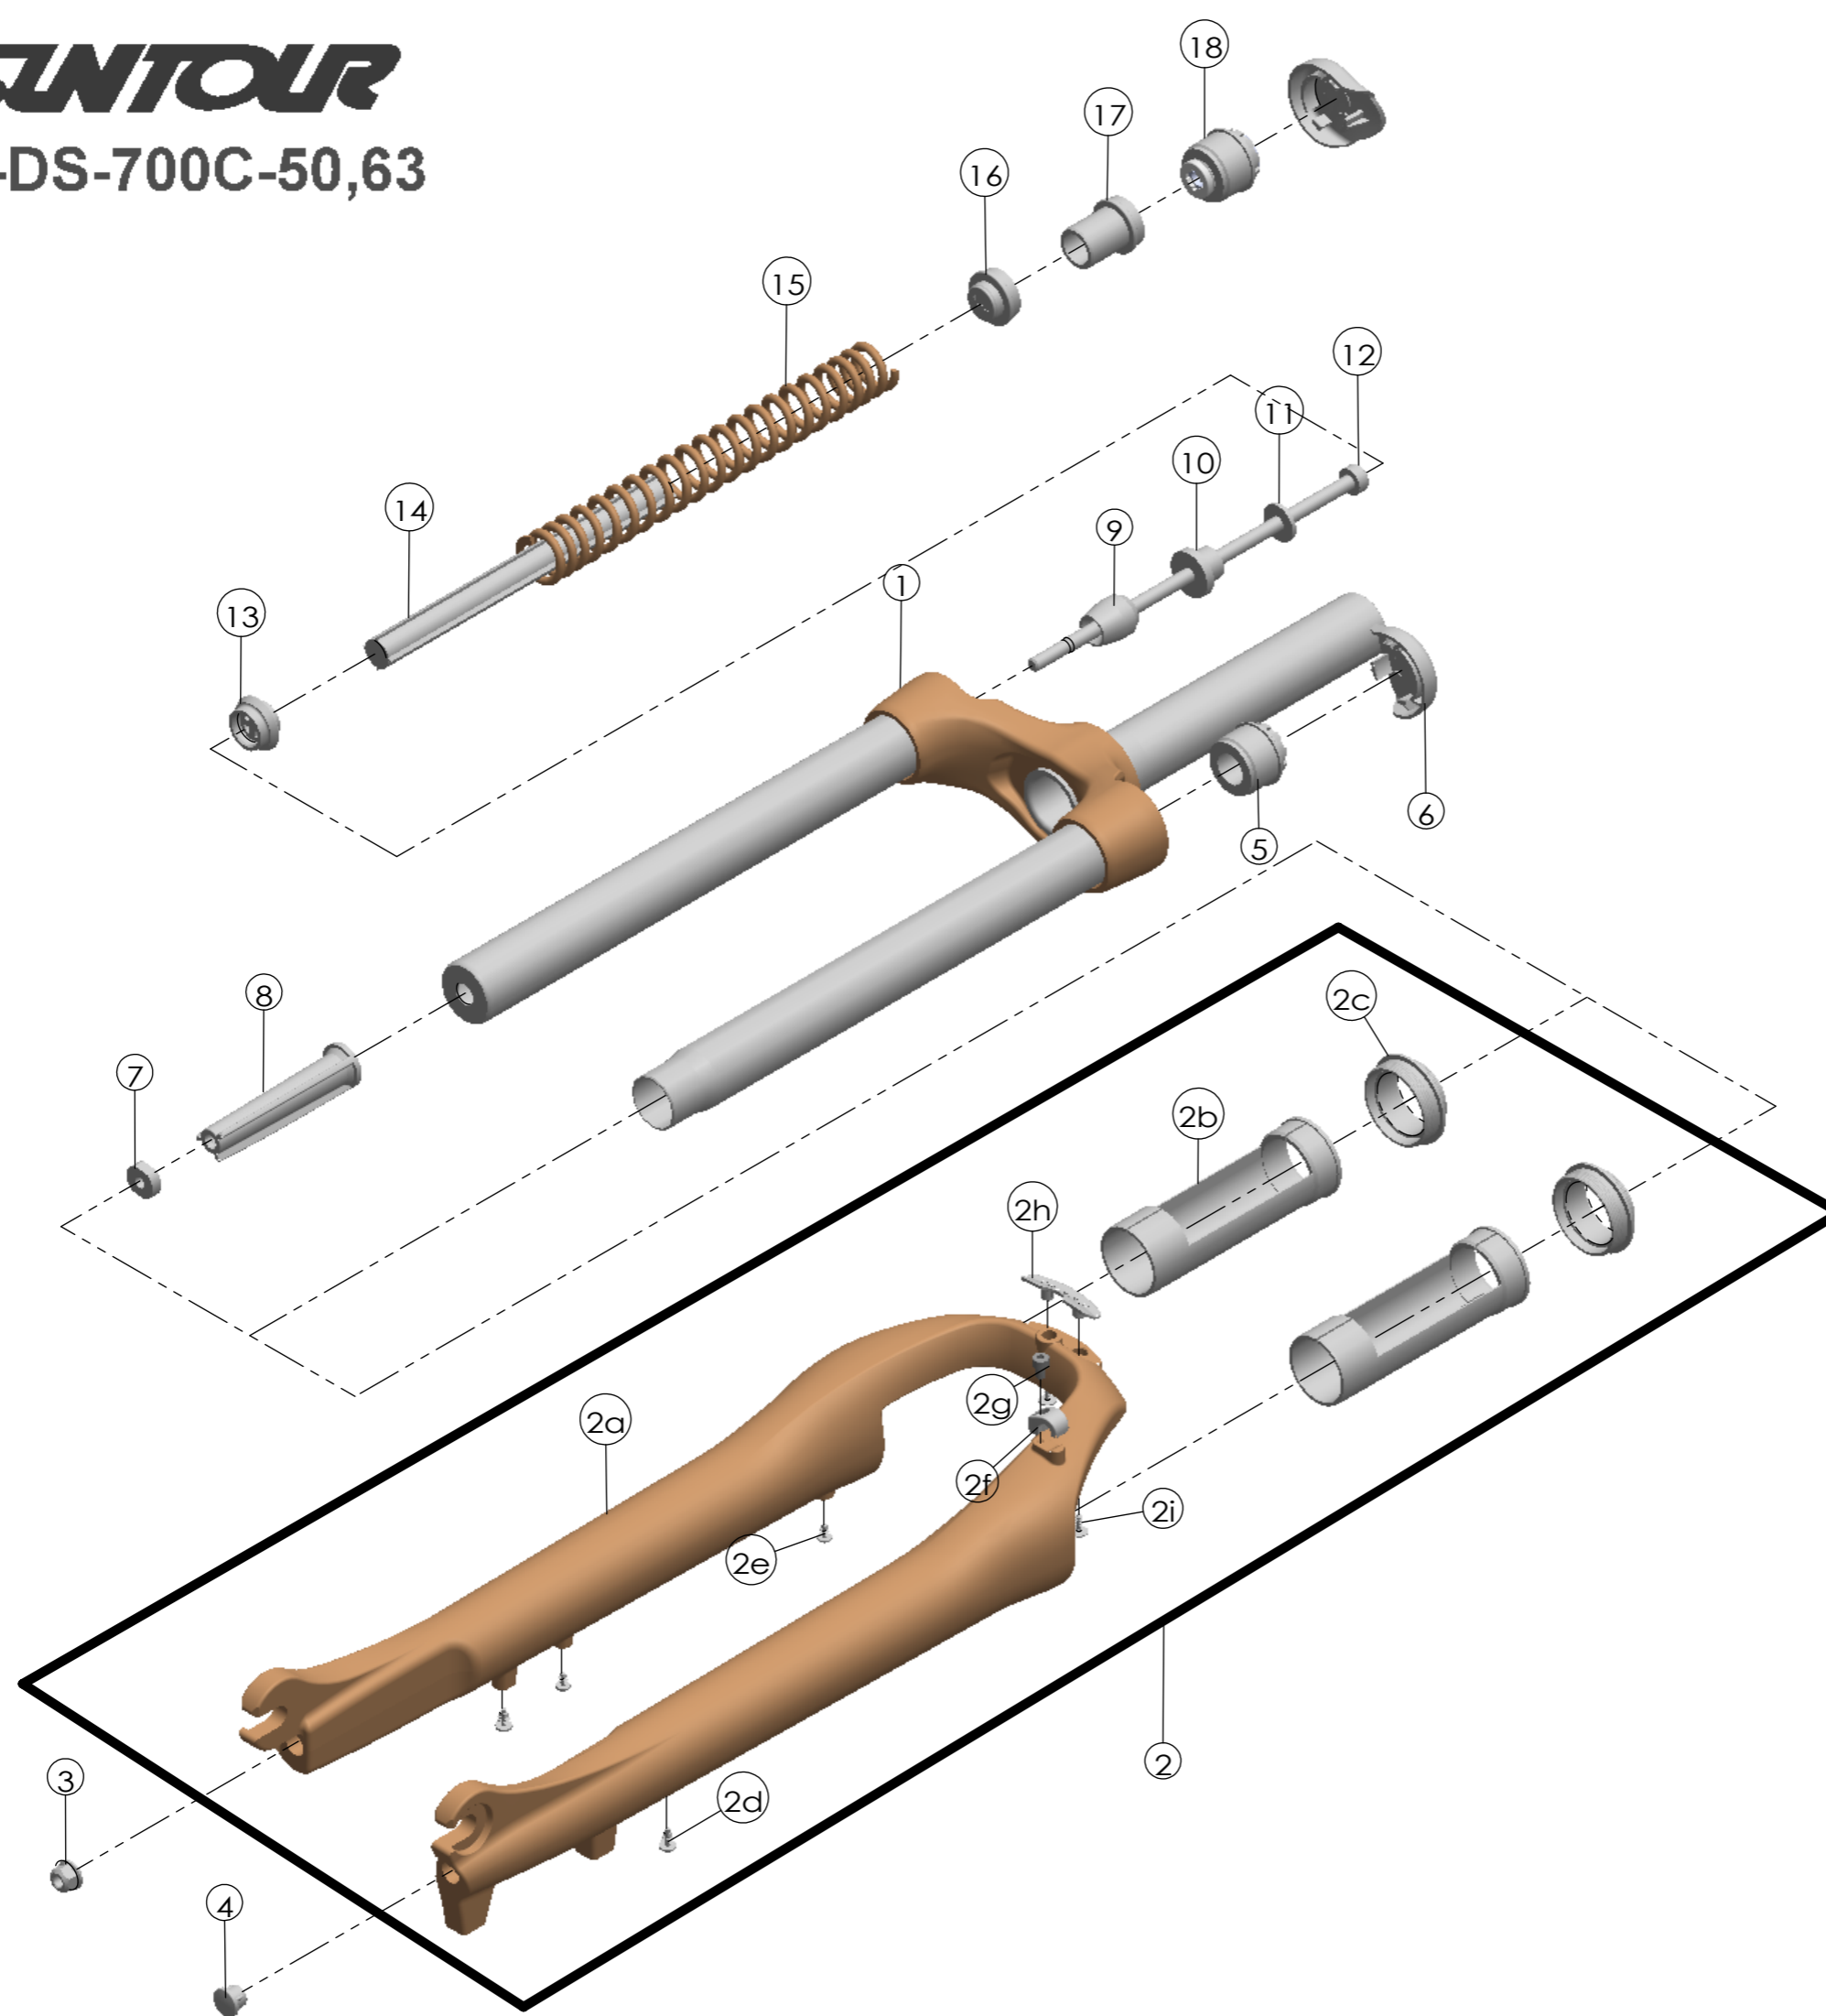

## SF14-NEX-DS-700C-50,63

Date	2013.5.13	Version	1
Amended			

NO.	PART NAME	PART CODE	QTY.	
			50	63
1	UPPER ASSY	FKZ022-01	1	1
2	BOTTOM CASE ASSY	FKZ032-10	1	1
2a	BOTTOM CASE	FPB366	1	1
2b	SLIDER SLEEVE	FEE942	2	2
2c	DUST SEAL	FAA125-40	2	2
2d	MOUNT CAP	FAA199	2	2
2e	MOUNT CAP	FAA199-10	2	2
2f	HOSE GUIDE	FEE797	1	1
2g	FIXING BOLT	FSB153	1	1
2h	BRACE COVER	FEE716	1	1
2i	TAPPING SCREW	FSB114-20	2	2
3	FIXING NUT	FSN023	1	1
4	BOTTOM CAP	FEE795	1	1
5	FIXING CAP	FEE810-40	1	1
6	PRELOAD COVER	FEG139	2	2
7	NUT PLATE	FSN025-10	1	1
8	BOTTOM STOPPER	FEG045	1	1
9	REBOUND RUBBER	FEP086-10	1	1
10	DAMPER SPACE	FEE452	1	-
11	WASHER	FSW003	1	1
12	FIXING BOLT	FSB067-80	1	1
13	SPRING GUIDE	FEE468-10	1	1
14	DAMPER	FEP262-95	1	-
		FEP262-50	-	1
15	MAIN SPRING	FEP440	1	-
		FEP417	-	1
16	SPRING GUIDE	FEE467-10	1	1
17	SPRING GUIDE SPACER	FEG033	1	1
18	ADJUST SYSTEM	FKE213-00	1	1