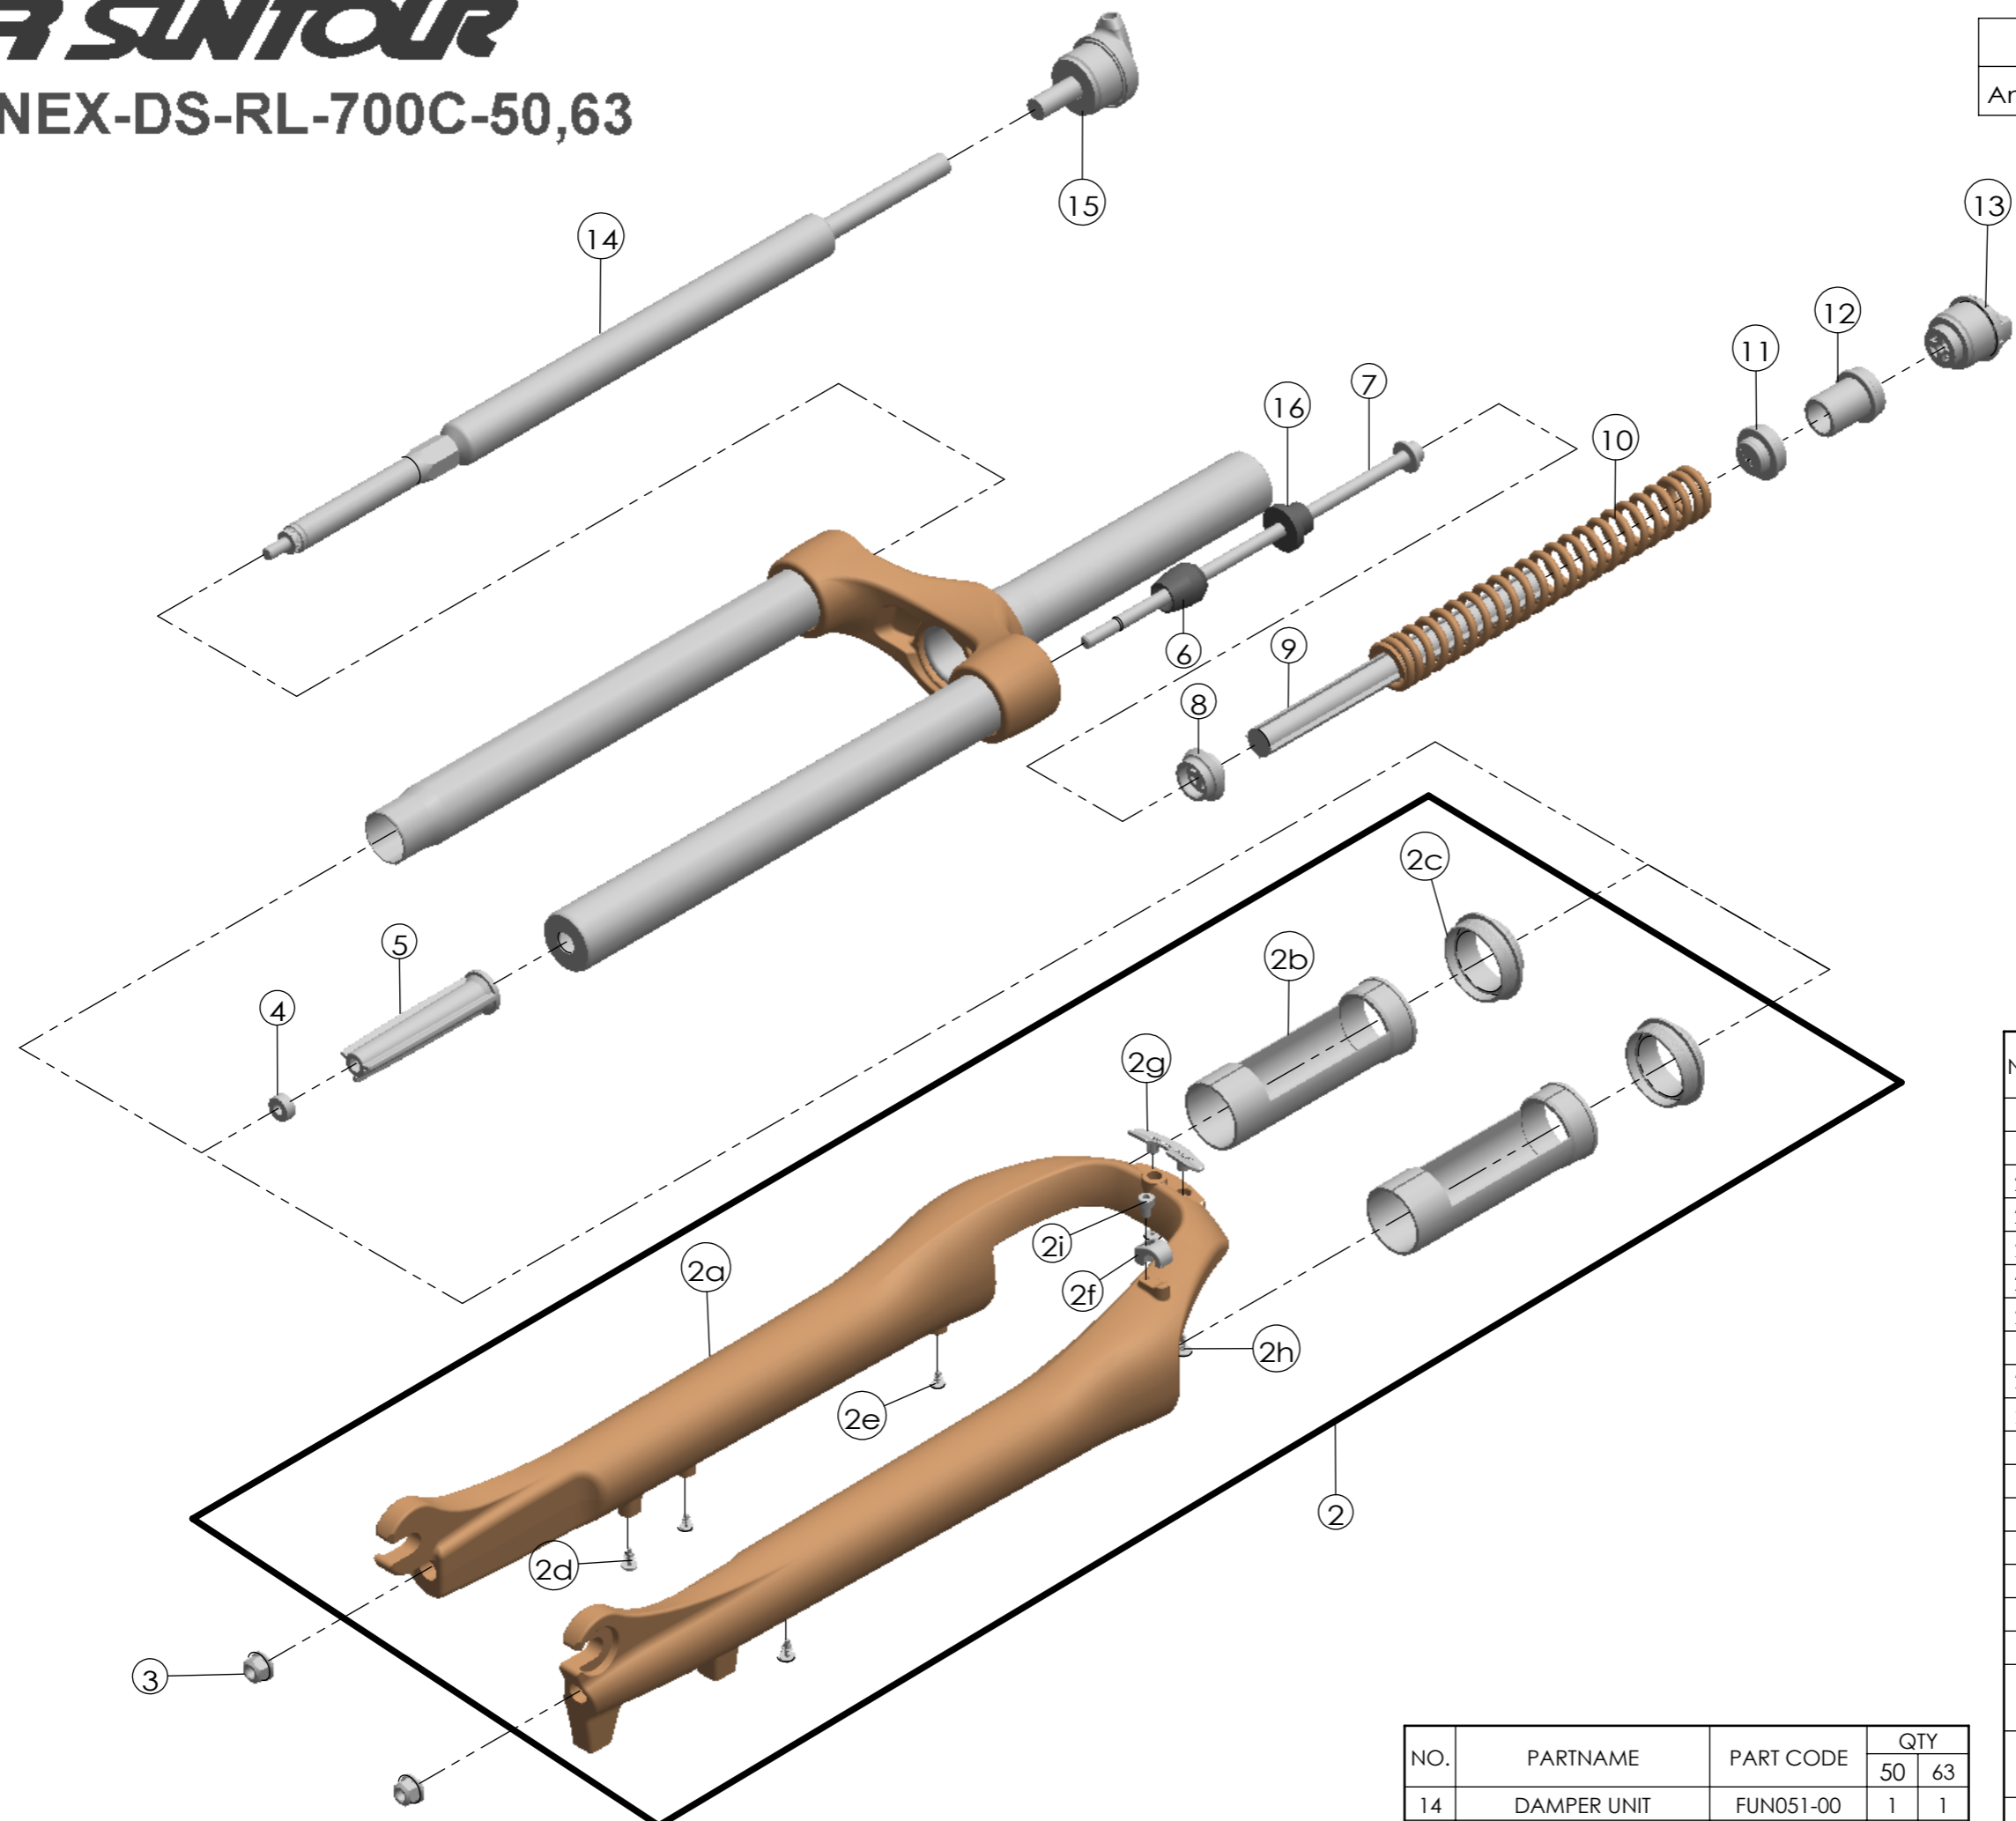

Date	2013.5.13	Version	1
Amended			

NO.	PART NAME	PART CODE	QTY.	
			50	63
1	UPPER ASSY	FKE236-10	1	1
2	BOTTOM CASE ASSY	FKZ032-10	1	1
2a	BOTTOM CASE	FPB366	1	1
2b	SLIDER SLEEVE	FEE942	2	2
2c	DUST SEAL	FAA125-40	2	2
2d	MOUNT CAP	FAA199	2	2
2e	MOUNT CAP	FAA199-10	2	2
2f	HOSE GUIDE	FEE797	1	1
2g	BRACE COVER	FEE716	1	1
2h	TAPPING SCREW	FSB114-20	2	2
2i	FIXING BOLT	FSB153	1	1
3	FIXING NUT	FSN023	2	2
4	NUT PLATE	FSN025-10	1	1
5	BOTTOM STOPPER	FEG178	1	1
6	REBOUND RUBBER	FEP086-10	1	1
7	FIXING BOLT L	FSB159-06	1	1
8	SPRING GUIDE	FEE468-10	1	1
9	DAMPER	FEP262-95	1	-
		FEP262-50	-	1
10	MAIN SPRING	FEP451	1	-
		FEP450	-	1
11	SPRING GUIDE	FEE467-10	1	1
12	SPRING GUIDE SPACER	FEG033	1	1
13	ADJUST SYSTEM	FKE008-11	1	1

NO.	PARTNAME	PART CODE	QTY	
			50	63
14	DAMPER UNIT	FUN051-00	1	1
15	REMOTE SPEED LOCK ASSY	FKE310-11	1	1
16	REBOUND SPACER	FEE452	1	-