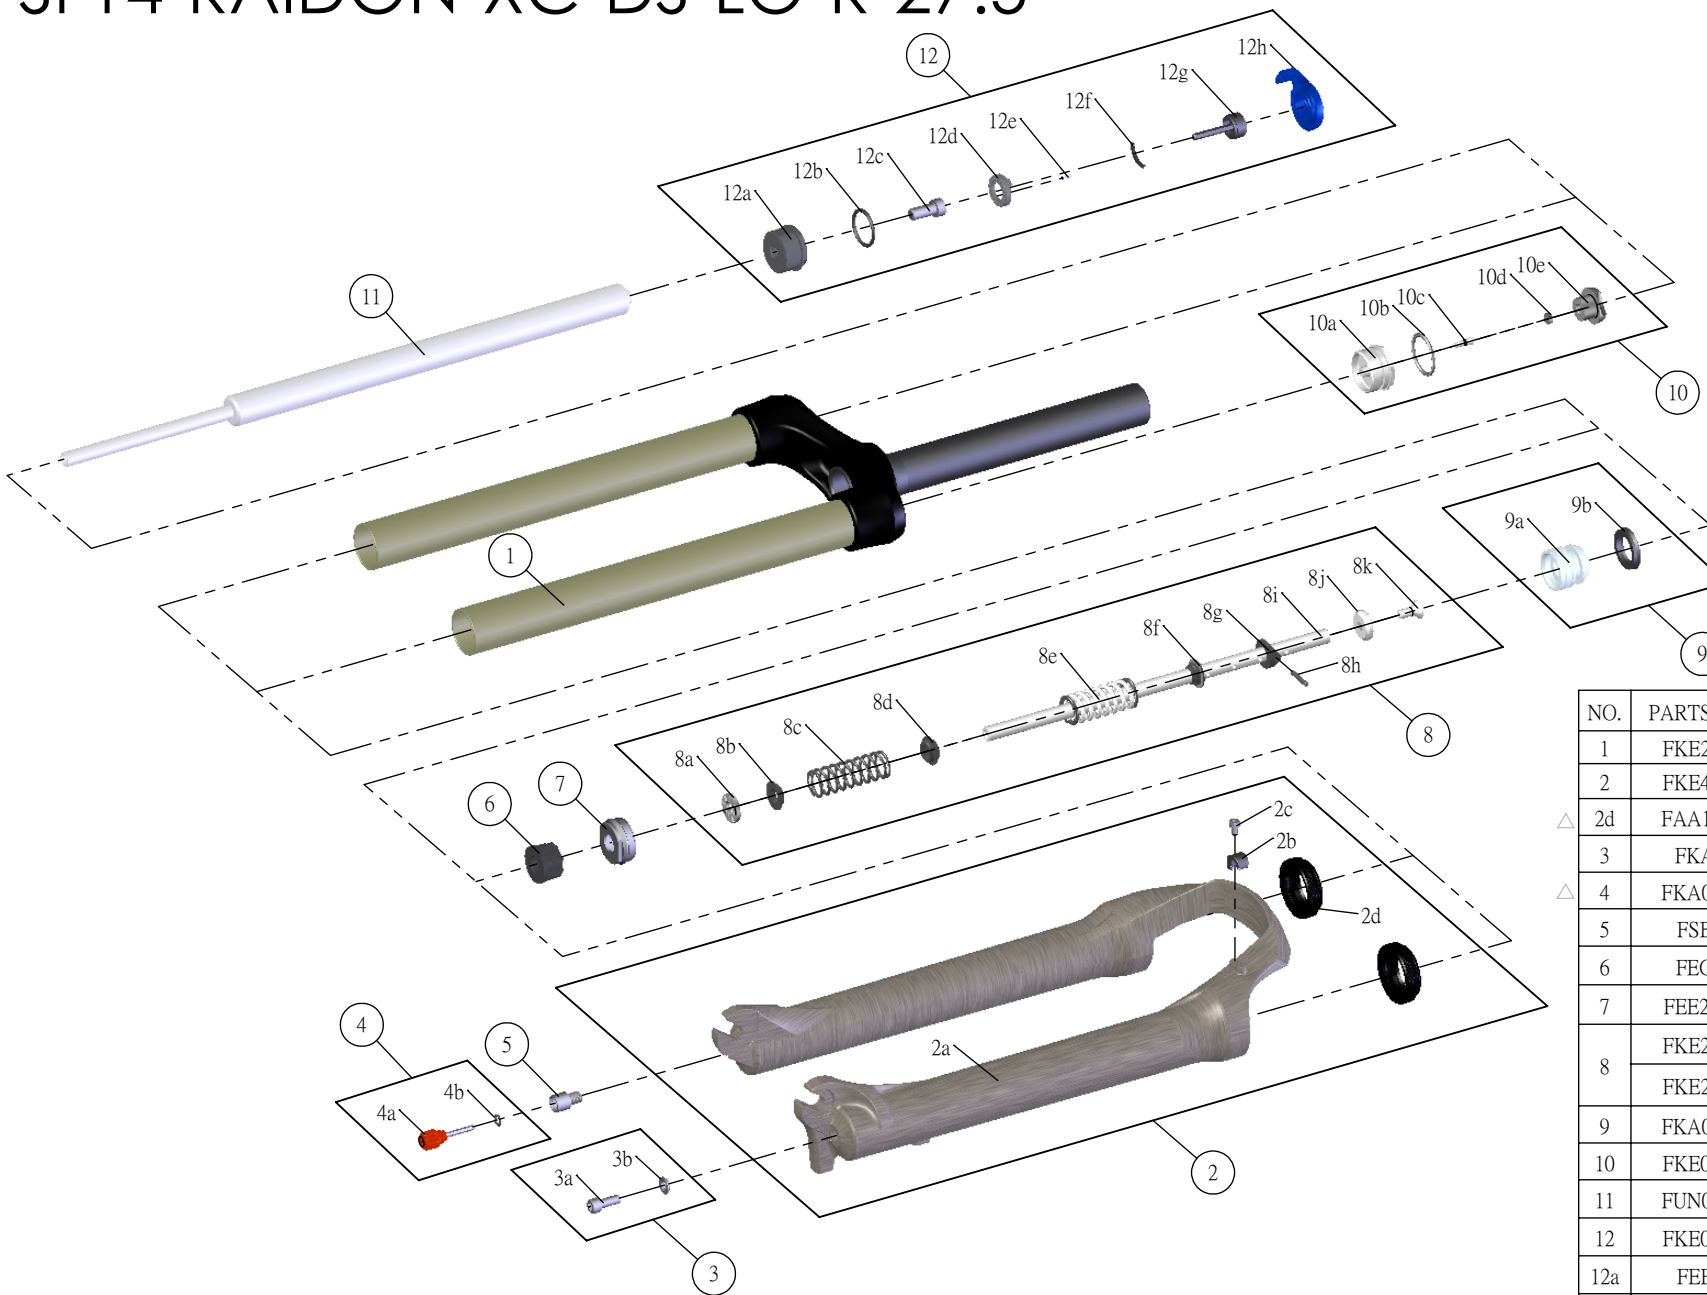

SR SUNTOUR

SF14-RAIDON-XC-DS-LO-R-27.5-

Date	2013.07.03	Version	2
Amended	2014.03.10		

NO.	PARTS CODE	PARTS NAME	120	100	QT
1	FKE218-13	UPPER ASSY	*	*	1
2	FKE474-05	BOTTOM CASE ASSY	*	*	1
△ 2d	FAA169-40	DUST SEAL	*	*	2
3	FKA044	FIXING BOLT SET	*	*	1
△ 4	FKA004-30	REBOUND KNOB ASSY	*	*	1
5	FSB058	DAMPER FIXING BOLT	*	*	1
6	FEG192	BOTTOM STOPPER	*	*	1
7	FEE243-20	FORK NOSE	*	*	1
8	FKE209-90	AIR CYLINDER ASSY	*		1
	FKE209-91			*	1
9	FKA022-21	PISTON UNIT	*	*	1
10	FKE075-03	AIR CAP ASSY	*	*	1
11	FUN070-00	LO-R UNIT	*	*	1
12	FKE027-45	LO TOP CAP ASSY	*	*	1
12a	FEE260	ADJUST CAP	*	*	1
12g	FKA066	ADJUST CORE ASSY	*	*	1
12h	FEE938	LOCKOUT KNOB	*	*	1