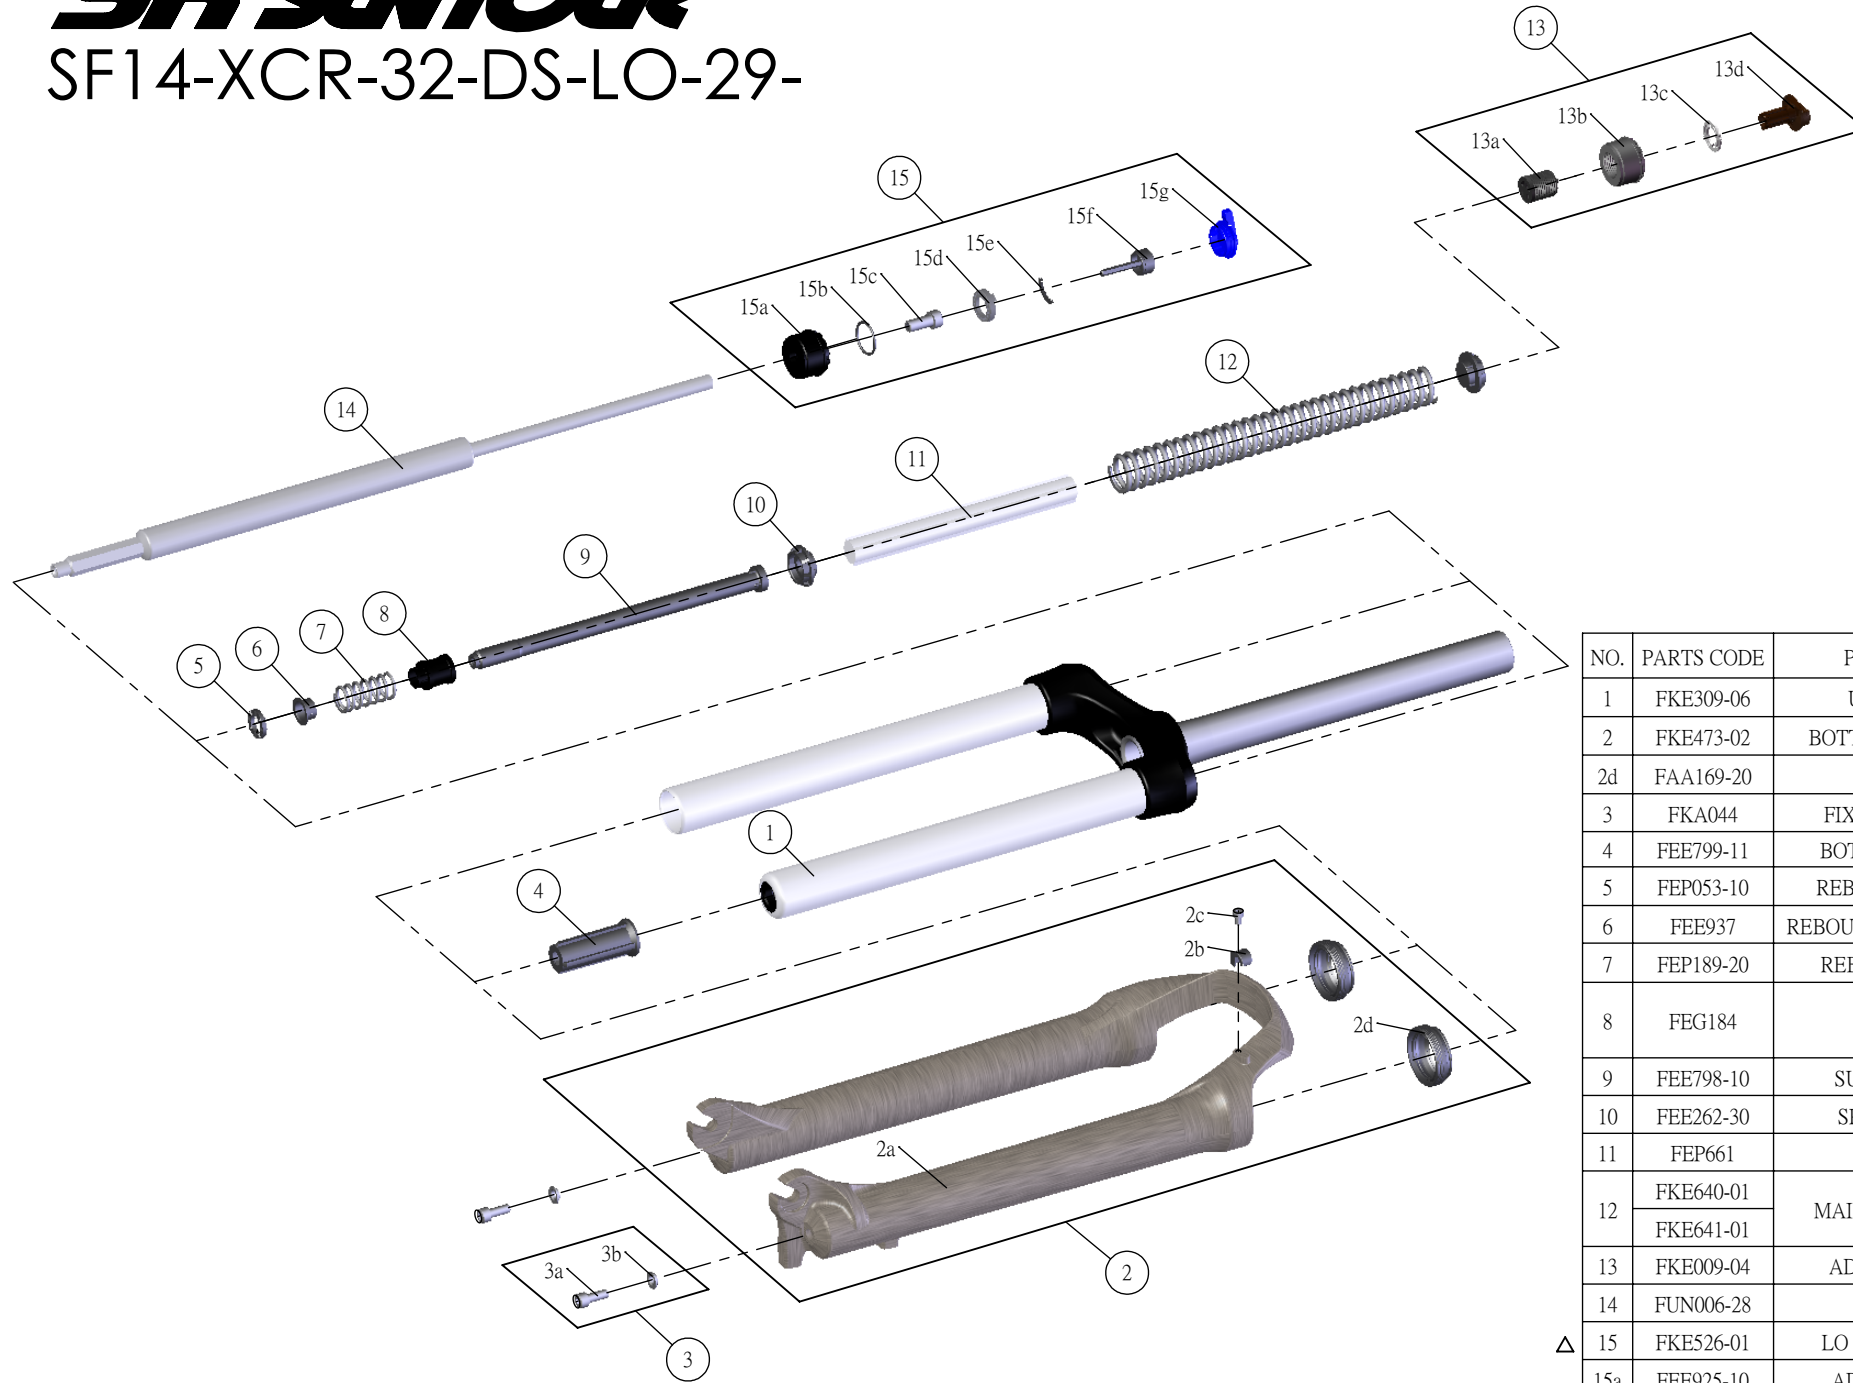

SUNTOUR

SF14-XCR-32-DS-LO-29-

Date	2013. 07. 01	Version	2
Amended	2014. 12. 01		

NO.	PARTS CODE	PARTS NAME	80	100	QT
1	FKE309-06	UPPER ASSY	*	*	1
2	FKE473-02	BOTTOM CASE ASSY	*	*	1
2d	FAA169-20	DUST SEAL	*	*	2
3	FKA044	FIXING BOLT SET	*	*	2
4	FEE799-11	BOTTOM STOPPER	*	*	1
5	FEP053-10	REBOUND RUBBER	*	*	1
6	FEE937	REBOUND SPRING GUIDE	*	*	1
7	FEP189-20	REBOUND SPRING	*	*	1
8	FEG184	SPACER		*	1
			*		2
9	FEE798-10	SUPPORT TUBE	*	*	1
10	FEE262-30	SPRING GUIDE	*	*	2
11	FEP661	DAMPER	*	*	1
12	FKE640-01	MAIN SPRING ASSY		*	1
	FKE641-01		*	1	
13	FKE009-04	ADJUSTER ASSY	*	*	1
14	FUN006-28	LO UNIT	*	*	1
△ 15	FKE526-01	LO TOP CAP ASSY	*	*	1
15a	FEE925-10	ADJUST CAP LO	*	*	1
15f	FKA066	ADJUST CORE ASSY	*	*	1
△ 15g	FEG361-01	LO KNOB	*	*	1