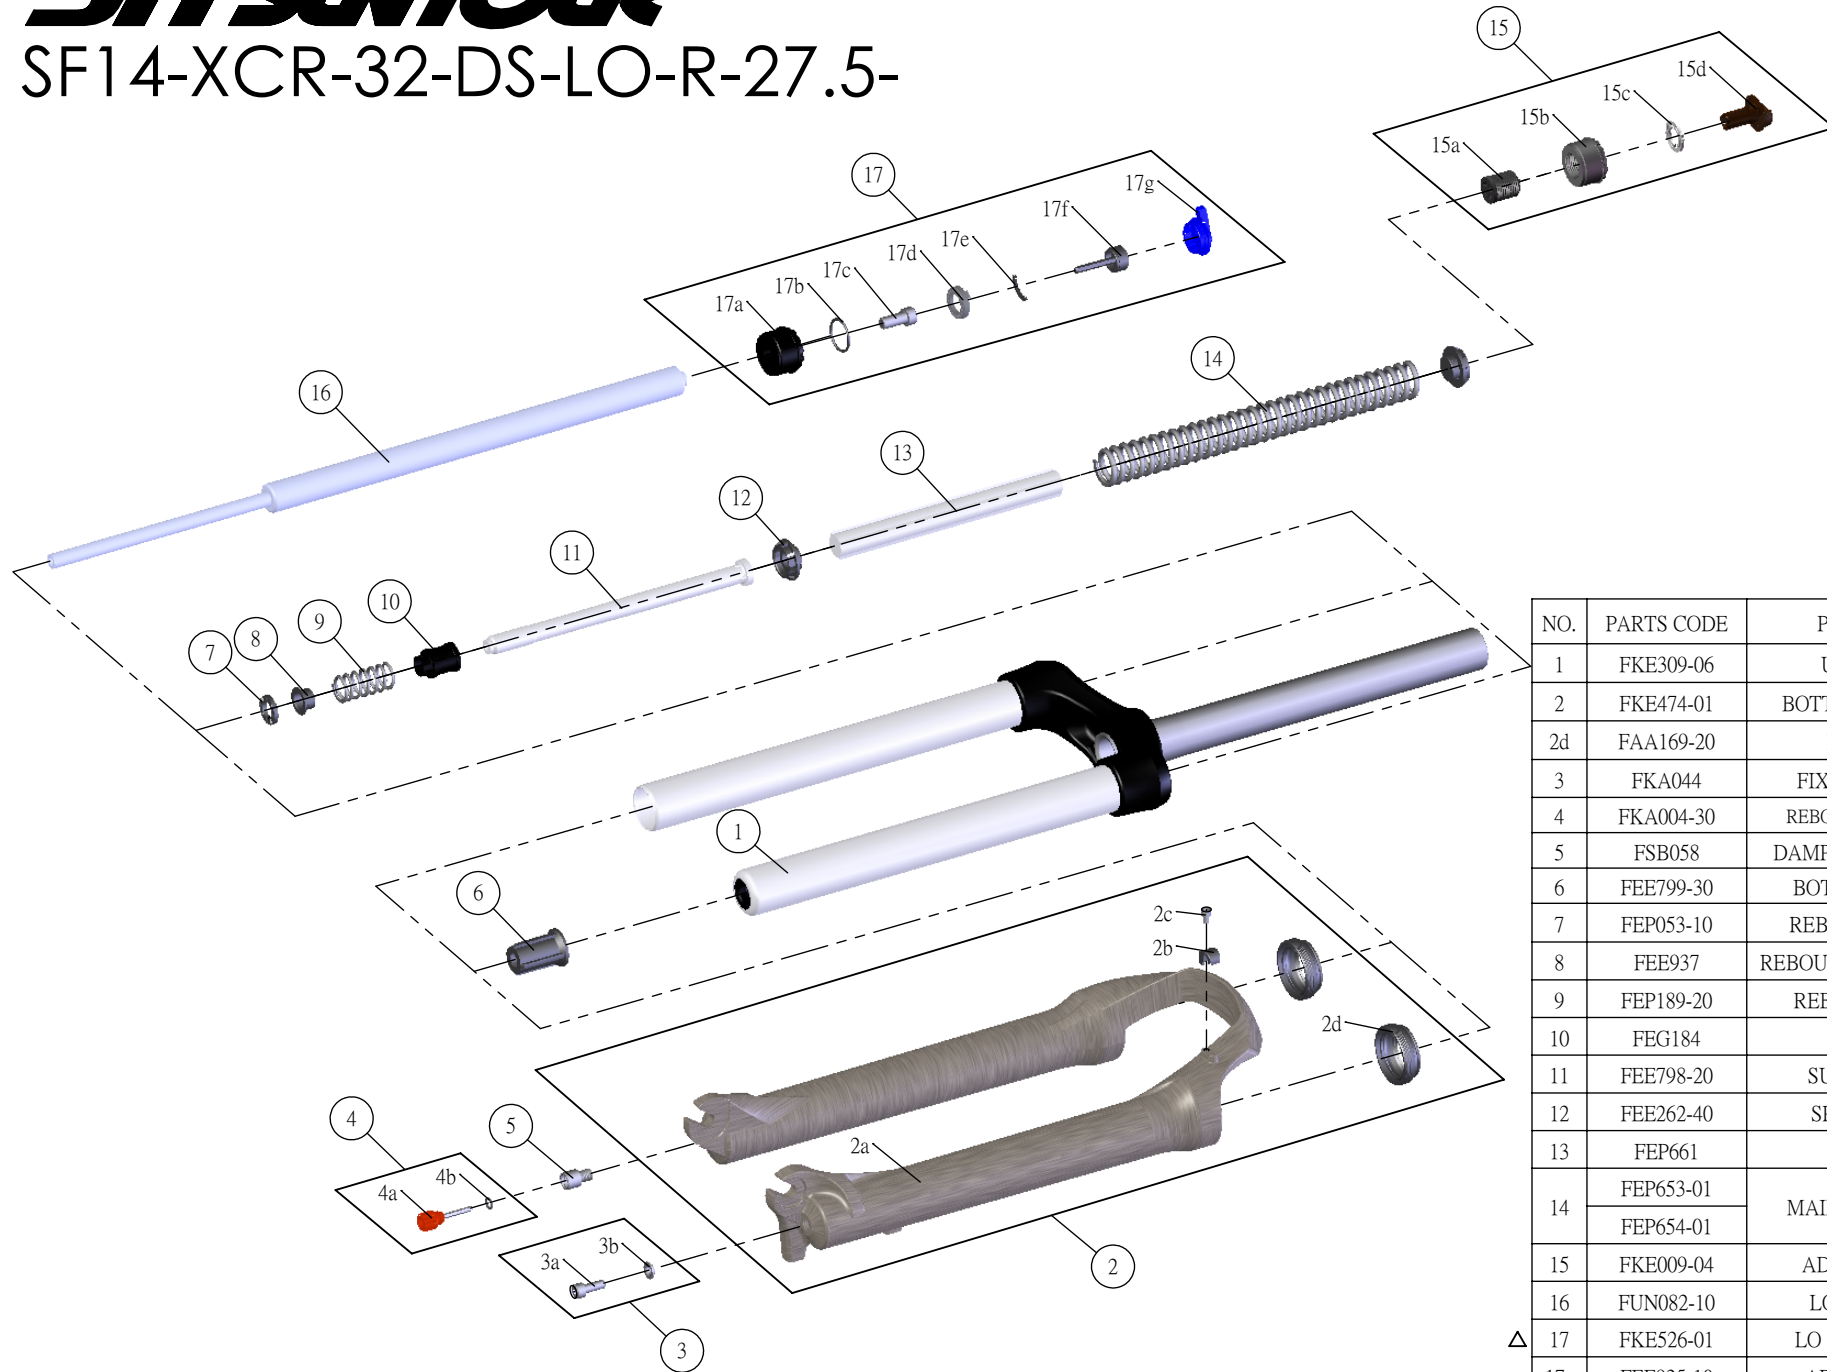

SUNTOUR

SF14-XCR-32-DS-LO-R-27.5-

Date	2013. 07. 01	Version	3
Amended	2014. 12. 01		

NO.	PARTS CODE	PARTS NAME	100	120	QT	
1	FKE309-06	UPPER ASSY	*	*	1	
2	FKE474-01	BOTTOM CASE ASSY	*	*	1	
2d	FAA169-20	DUST SEAL	*	*	2	
3	FKA044	FIXING BOLT SET	*	*	1	
4	FKA004-30	REBOUND KNOB ASSY	*	*	1	
5	FSB058	DAMPER FIXING BOLT	*	*	1	
6	FEE799-30	BOTTOM STOPPER	*	*	1	
7	FEP053-10	REBOUND RUBBER	*	*	1	
8	FEE937	REBOUND SPRING GUIDE	*	*	1	
9	FEP189-20	REBOUND SPRING	*	*	1	
10	FEG184	SPACER	*		1	
11	FEE798-20	SUPPORT TUBE	*	*	1	
12	FEE262-40	SPRING GUIDE	*	*	2	
13	FEP661	DAMPER	*	*	1	
14	FEP653-01	MAIN SPRING ASSY		*	1	
	FEP654-01		*		1	
15	FKE009-04	ADJUSTER ASSY	*	*	1	
16	FUN082-10	LO-R-27.5 UNIT	*	*	1	
△	17	FKE526-01	LO TOP CAP ASSY	*	*	1
	17a	FEE925-10	ADJUST CAP LO	*	*	1
	17f	FKA066	ADJUST CORE ASSY	*	*	1
△	17g	FEG361-01	LO KNOB	*	*	1