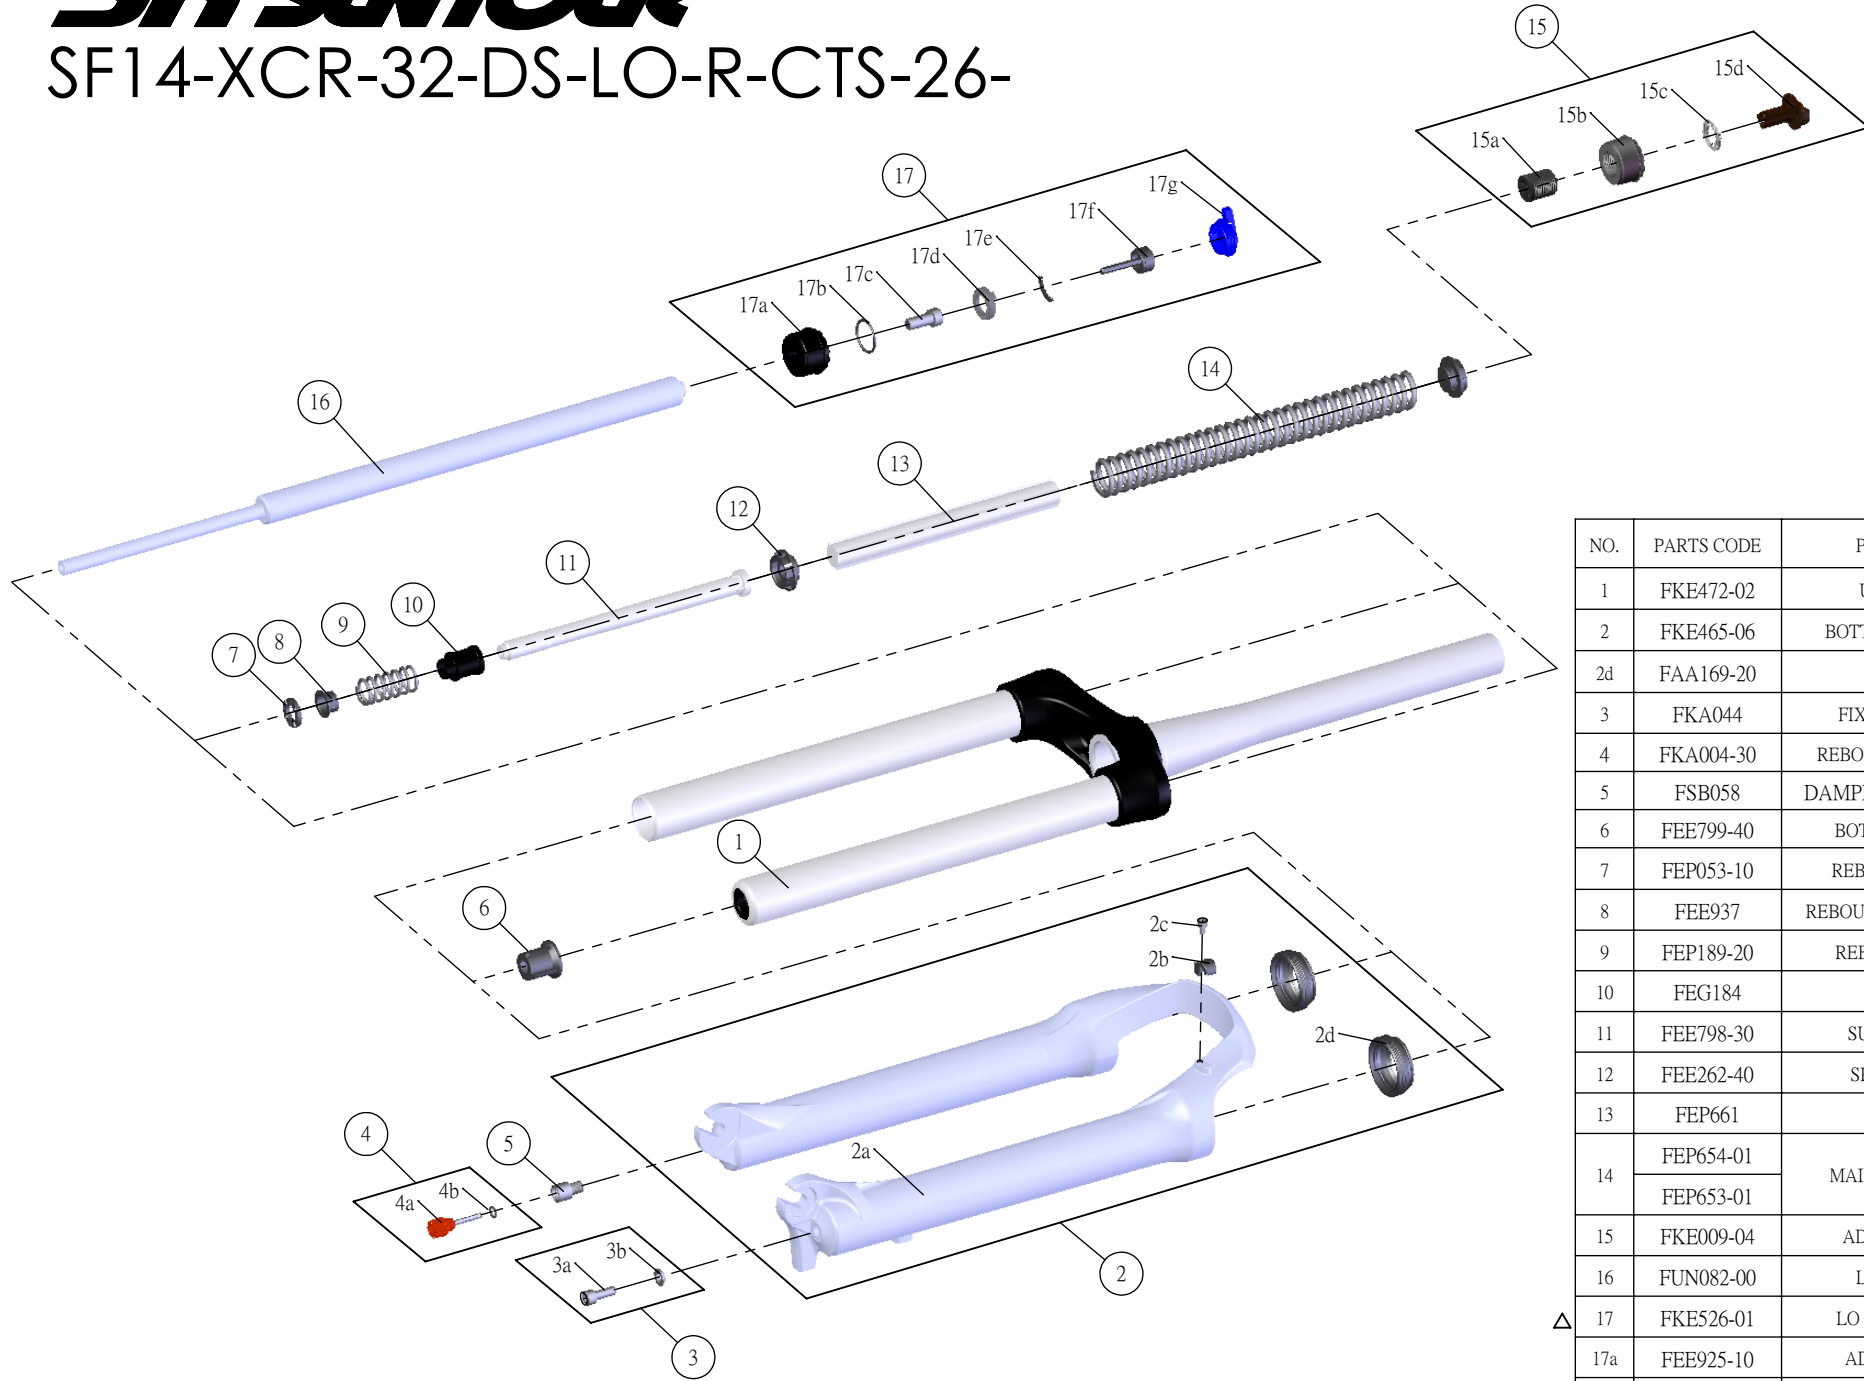

SUNTOUR

SF14-XCR-32-DS-LO-R-CTS-26-

Date	2013. 07. 01	Version	3
Amended	2014. 12. 01		

NO.	PARTS CODE	PARTS NAME	100	120	QT
1	FKE472-02	UPPER ASSY	*	*	1
2	FKE465-06	BOTTOM CASE ASSY	*	*	1
2d	FAA169-20	DUST SEAL	*	*	2
3	FKA044	FIXING BOLT SET	*	*	1
4	FKA004-30	REBOUND KNOB ASSY	*	*	1
5	FSB058	DAMPER FIXING BOLT	*	*	1
6	FEE799-40	BOTTOM STOPPER	*	*	1
7	FEP053-10	REBOUND RUBBER	*	*	1
8	FEE937	REBOUND SPRING GUIDE	*	*	1
9	FEP189-20	REBOUND SPRING	*	*	1
10	FEG184	SPACER	*		1
11	FEE798-30	SUPPORT TUBE	*	*	1
12	FEE262-40	SPRING GUIDE	*	*	2
13	FEP661	DAMPER	*	*	1
14	FEP654-01	MAIN SPRING ASSY		*	1
	FEP653-01		*		1
15	FKE009-04	ADJUSTER ASSY	*	*	1
16	FUN082-00	LO-R-26 UNIT	*	*	1
△ 17	FKE526-01	LO TOP CAP ASSY	*	*	1
17a	FEE925-10	ADJUST CAP LO	*	*	1
17f	FKA066	ADJUST CORE ASSY	*	*	1
△ 17g	FEG361-01	LO KNOB	*	*	1