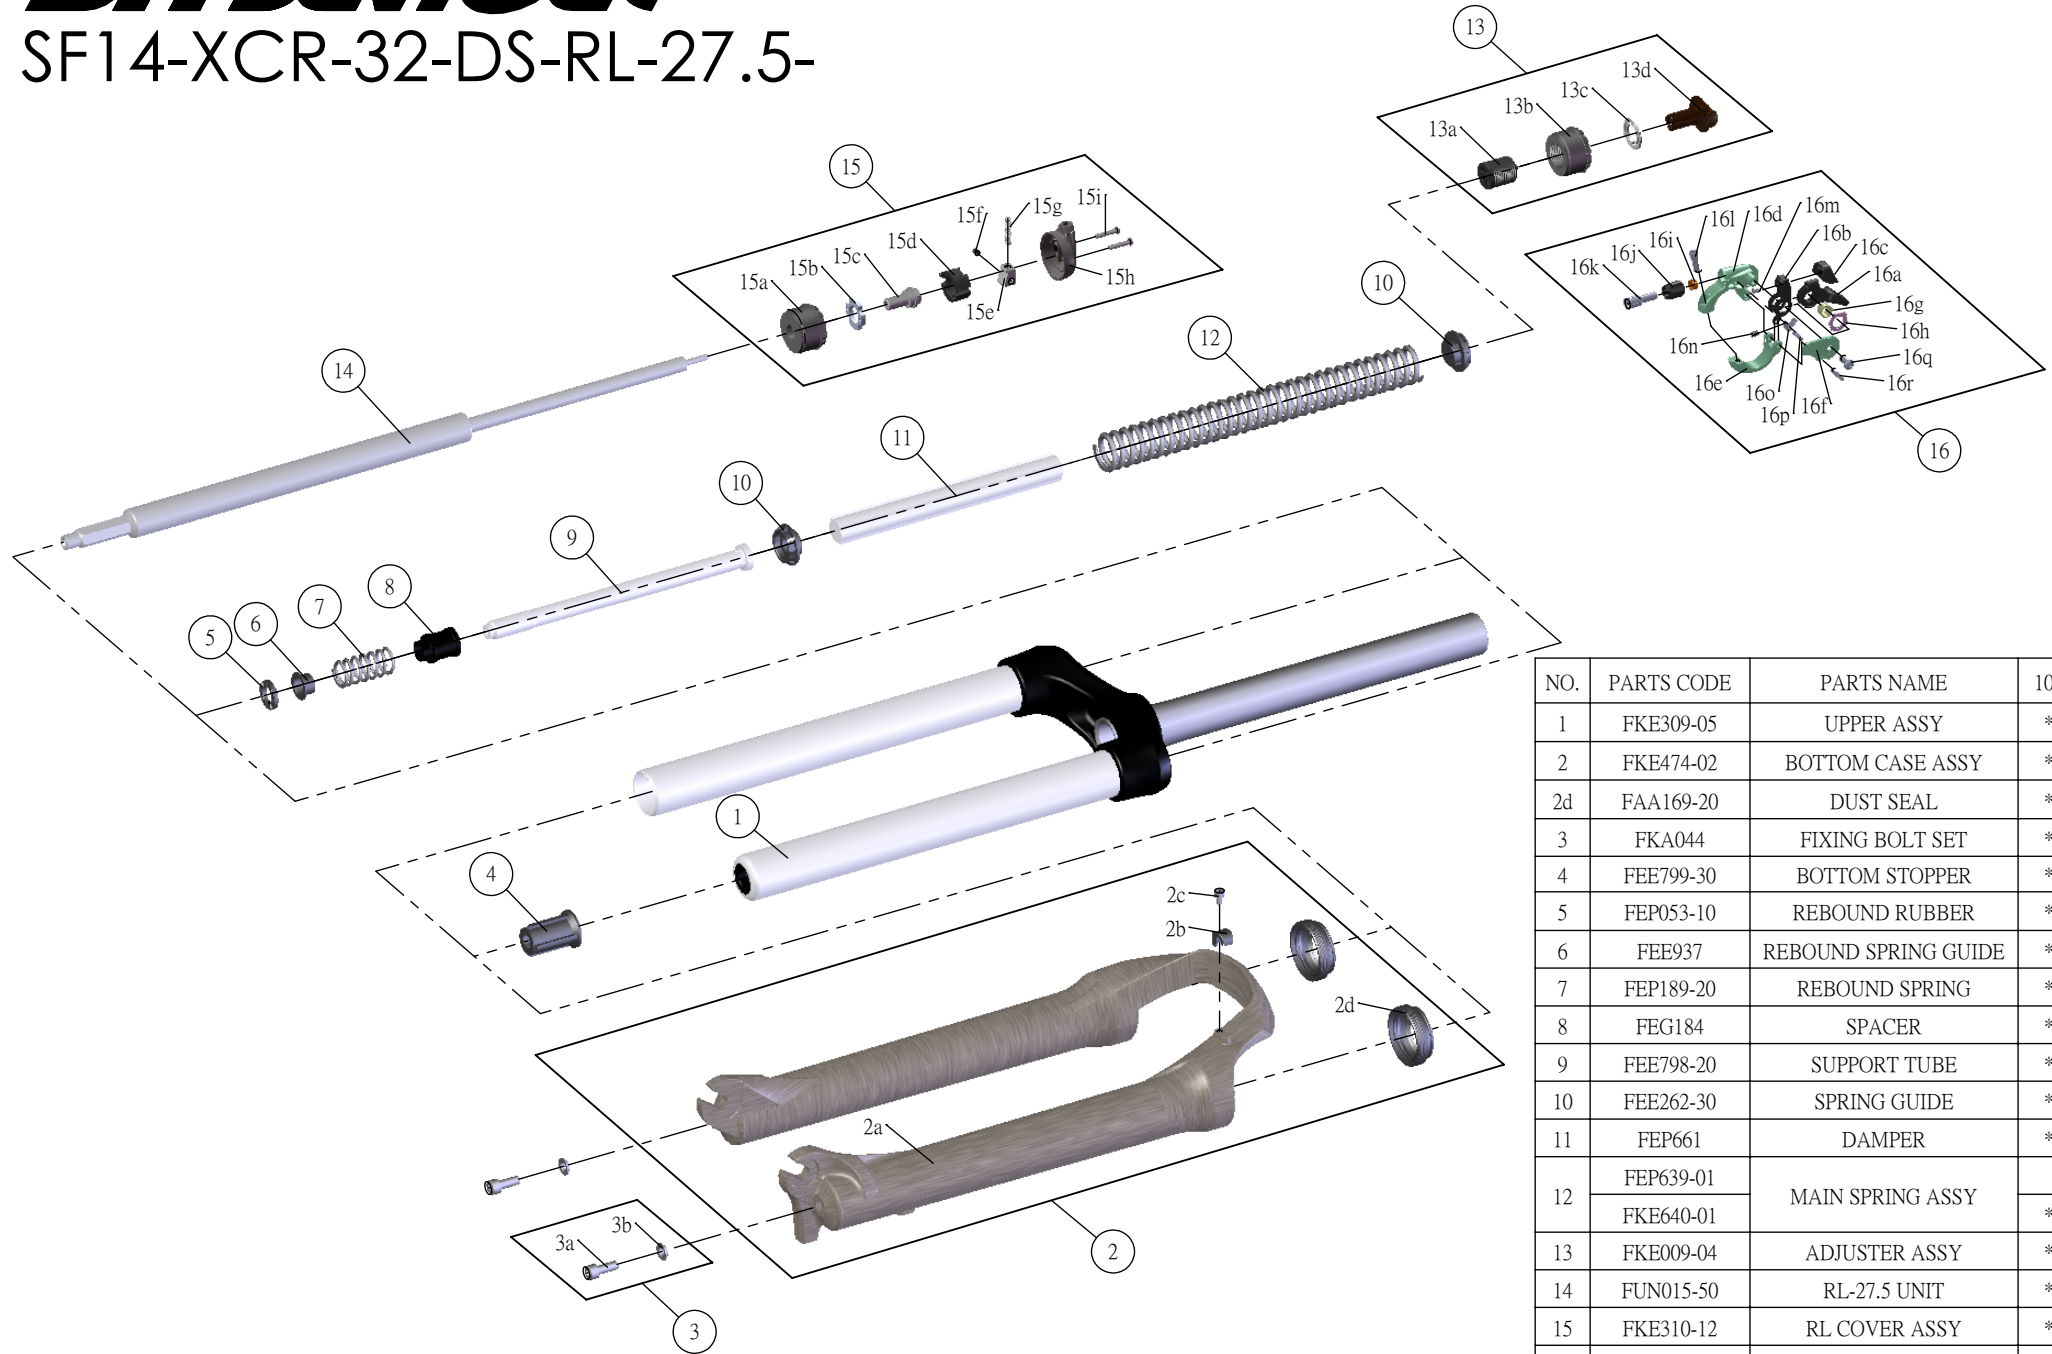

SR SUNTOUR

SF14-XCR-32-DS-RL-27.5-

Date	2013. 07. 01	Version	2
Amended	2016. 02. 19		

NO.	PARTS CODE	PARTS NAME	100	120	QT
1	FKE309-05	UPPER ASSY	*	*	1
2	FKE474-02	BOTTOM CASE ASSY	*	*	1
2d	FAA169-20	DUST SEAL	*	*	2
3	FKA044	FIXING BOLT SET	*	*	2
4	FEE799-30	BOTTOM STOPPER	*	*	1
5	FEP053-10	REBOUND RUBBER	*	*	1
6	FEE937	REBOUND SPRING GUIDE	*	*	1
7	FEP189-20	REBOUND SPRING	*	*	1
8	FEG184	SPACER	*		1
9	FEE798-20	SUPPORT TUBE	*	*	1
10	FEE262-30	SPRING GUIDE	*	*	2
11	FEP661	DAMPER	*	*	1
12	FEP639-01	MAIN SPRING ASSY		*	1
	FKE640-01		*		1
13	FKE009-04	ADJUSTER ASSY	*	*	1
14	FUN015-50	RL-27.5 UNIT	*	*	1
15	FKE310-12	RL COVER ASSY	*	*	1
15a	FEE926-20	ADJUST CAP RL	*	*	1
15h	FEE939	RL COVER	*	*	1
△ 16	SL15SC-RLO	REMOTE LEVER ASSY	*	*	1