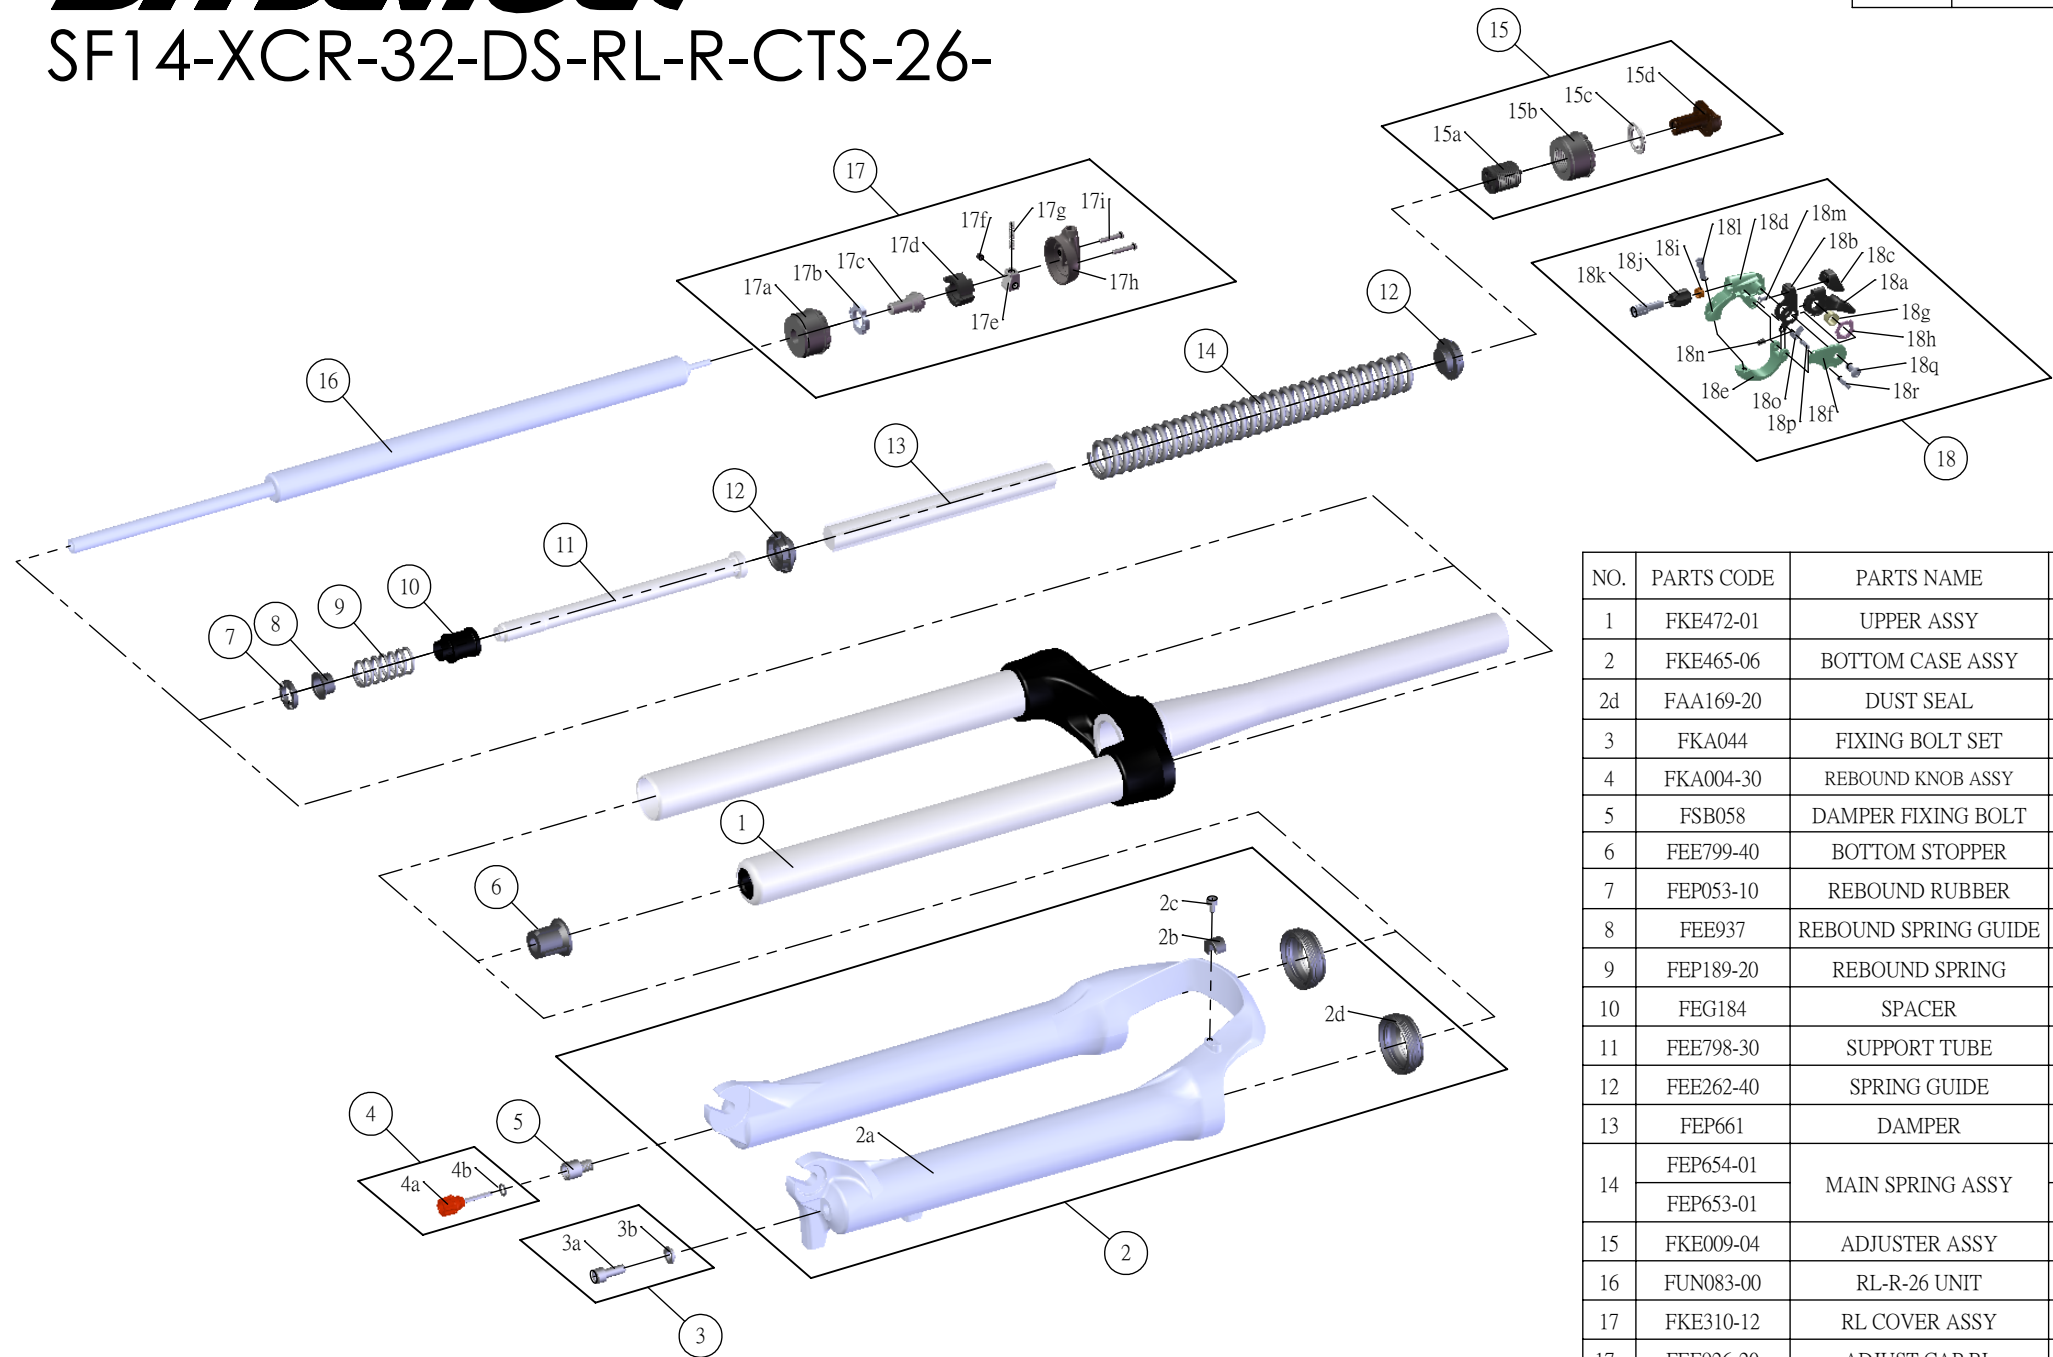

SUNTOUR

SF14-XCR-32-DS-RL-R-CTS-26-

Date	2013. 07. 01	Version	3
Amended	2016. 02. 19		

NO.	PARTS CODE	PARTS NAME	100	120	QT
1	FKE472-01	UPPER ASSY	*	*	1
2	FKE465-06	BOTTOM CASE ASSY	*	*	1
2d	FAA169-20	DUST SEAL	*	*	2
3	FKA044	FIXING BOLT SET	*	*	1
4	FKA004-30	REBOUND KNOB ASSY	*	*	1
5	FSB058	DAMPER FIXING BOLT	*	*	1
6	FEE799-40	BOTTOM STOPPER	*	*	1
7	FEP053-10	REBOUND RUBBER	*	*	1
8	FEE937	REBOUND SPRING GUIDE	*	*	1
9	FEP189-20	REBOUND SPRING	*	*	1
10	FEG184	SPACER	*		1
11	FEE798-30	SUPPORT TUBE	*	*	1
12	FEE262-40	SPRING GUIDE	*	*	2
13	FEP661	DAMPER	*	*	1
14	FEP654-01	MAIN SPRING ASSY		*	1
	FEP653-01		*		1
15	FKE009-04	ADJUSTER ASSY	*	*	1
16	FUN083-00	RL-R-26 UNIT	*	*	1
17	FKE310-12	RL COVER ASSY	*	*	1
17a	FEE926-20	ADJUST CAP RL	*	*	1
17h	FEE939	RL COVER	*	*	1
Δ 18	SL15SC-RLO	REMOTE LEVER ASSY	*	*	1