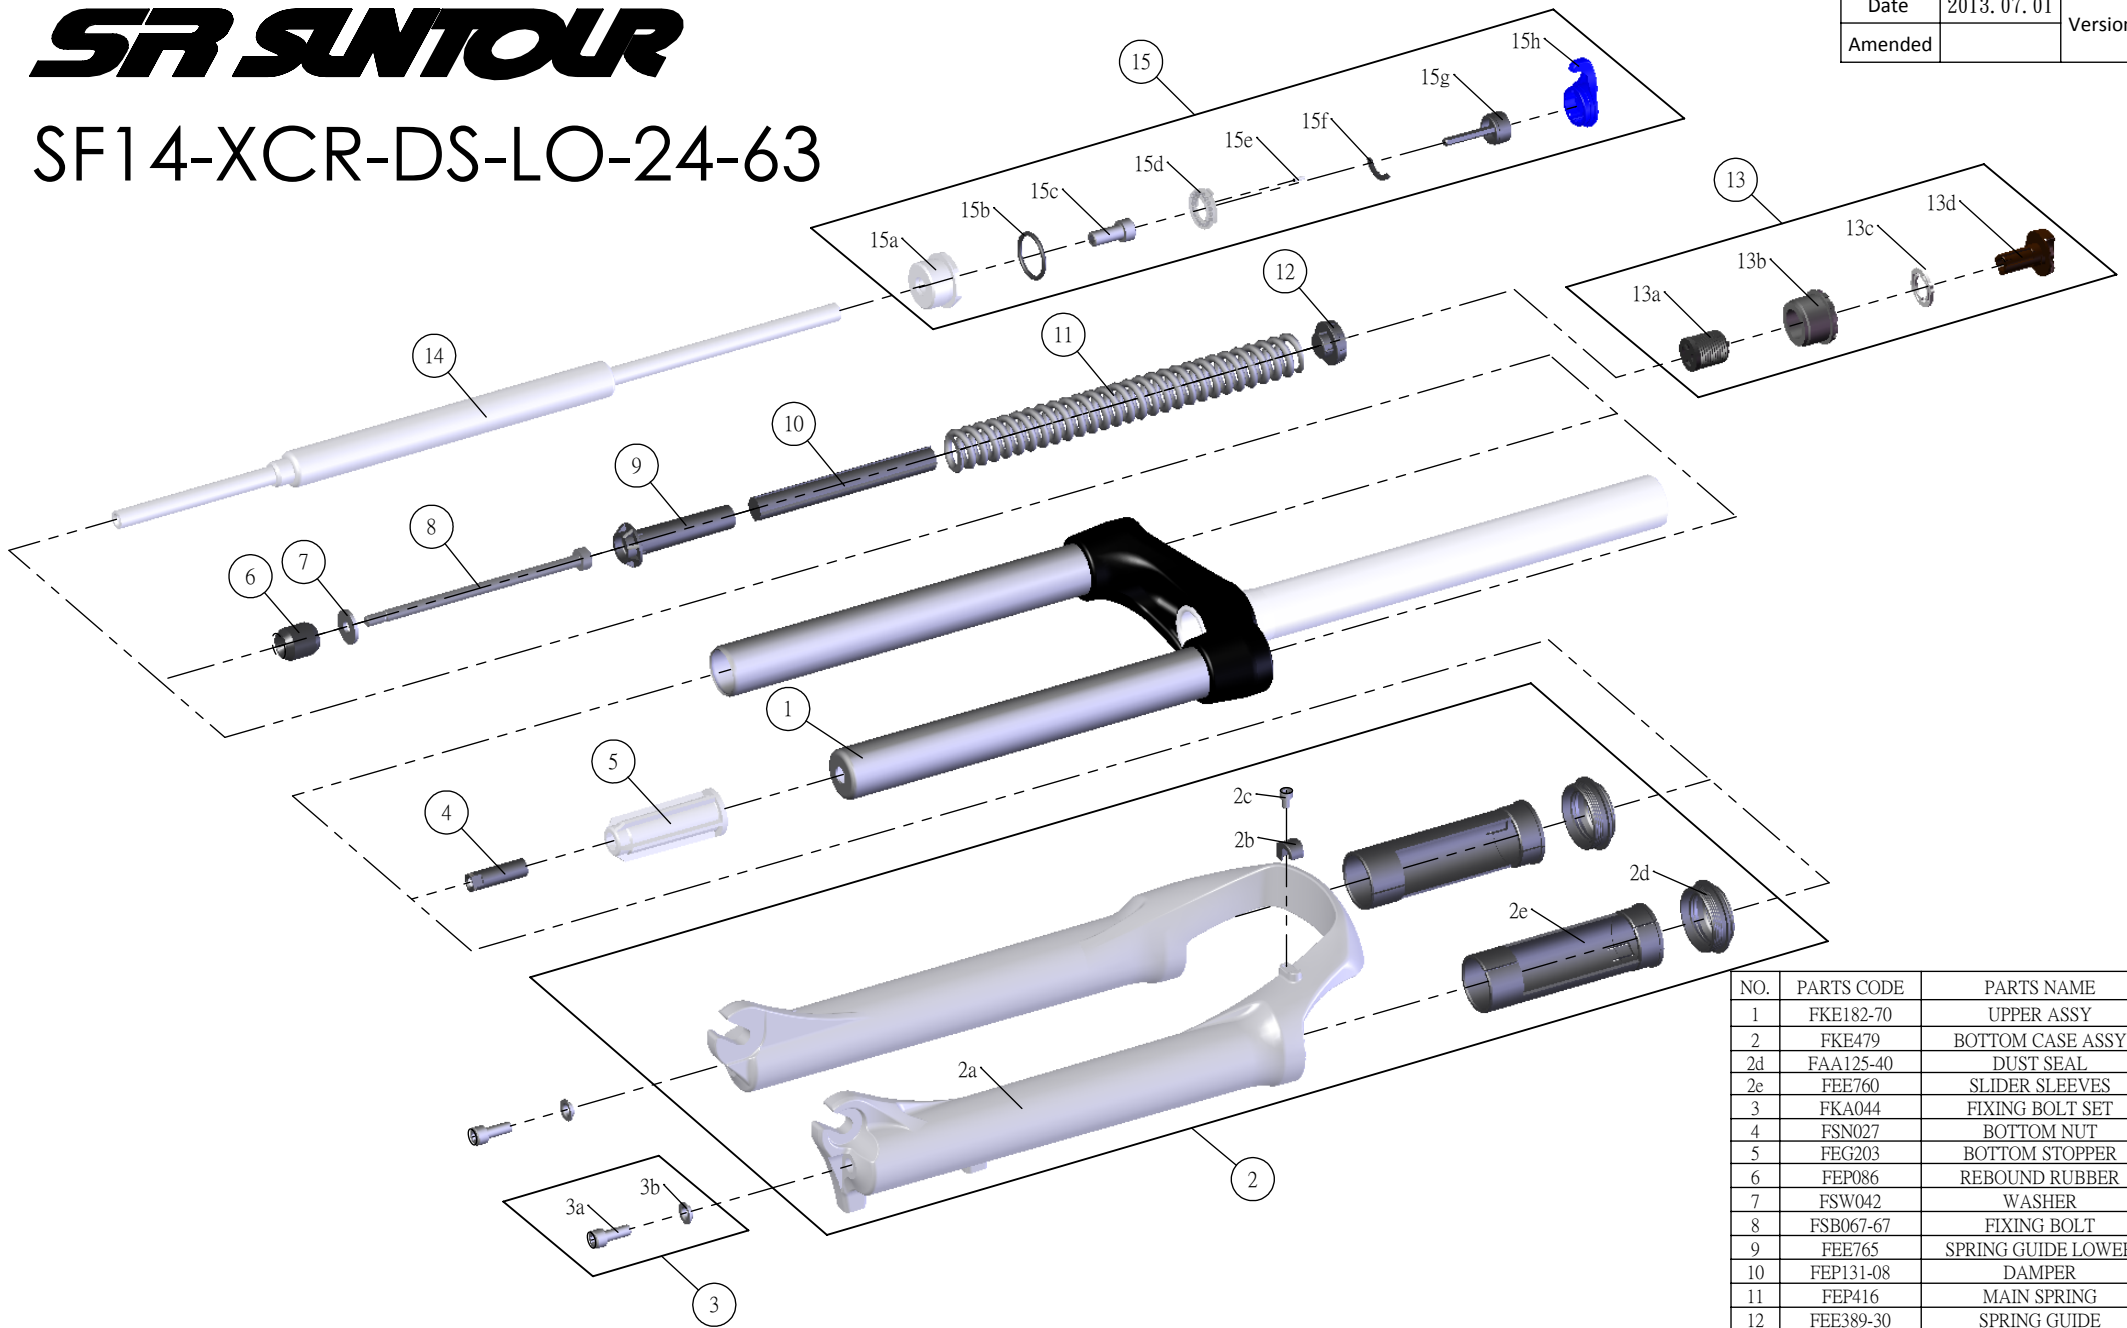

SUNTOUR

SF14-XCR-DS-LO-24-63

Date	2013. 07. 01	Version	1
Amended			

NO.	PARTS CODE	PARTS NAME	QT
1	FKE182-70	UPPER ASSY	1
2	FKE479	BOTTOM CASE ASSY	1
2d	FAA125-40	DUST SEAL	2
2e	FEE760	SLIDER SLEEVES	2
3	FKA044	FIXING BOLT SET	2
4	FSN027	BOTTOM NUT	1
5	FEG203	BOTTOM STOPPER	1
6	FEP086	REBOUND RUBBER	1
7	FSW042	WASHER	1
8	FSB067-67	FIXING BOLT	1
9	FEE765	SPRING GUIDE LOWER	1
10	FEP131-08	DAMPER	1
11	FEP416	MAIN SPRING	1
12	FEE389-30	SPRING GUIDE	1
13	FKE052-15	ADJUSTER ASSY	1
13b	FEE088-16	ADJUST CAP	1
13d	FEE088-20	ADJUST KNOB	1
14	FUN058-02	LO UNIT	1
15	FKE027-64	LO TOP CAP ASSY	1
15a	FEE260-70	FIX CAP	1
15g	FKA066	ADJUST CORE ASSY	1
15h	FEE255-30	LOCK OUT KNOB	1